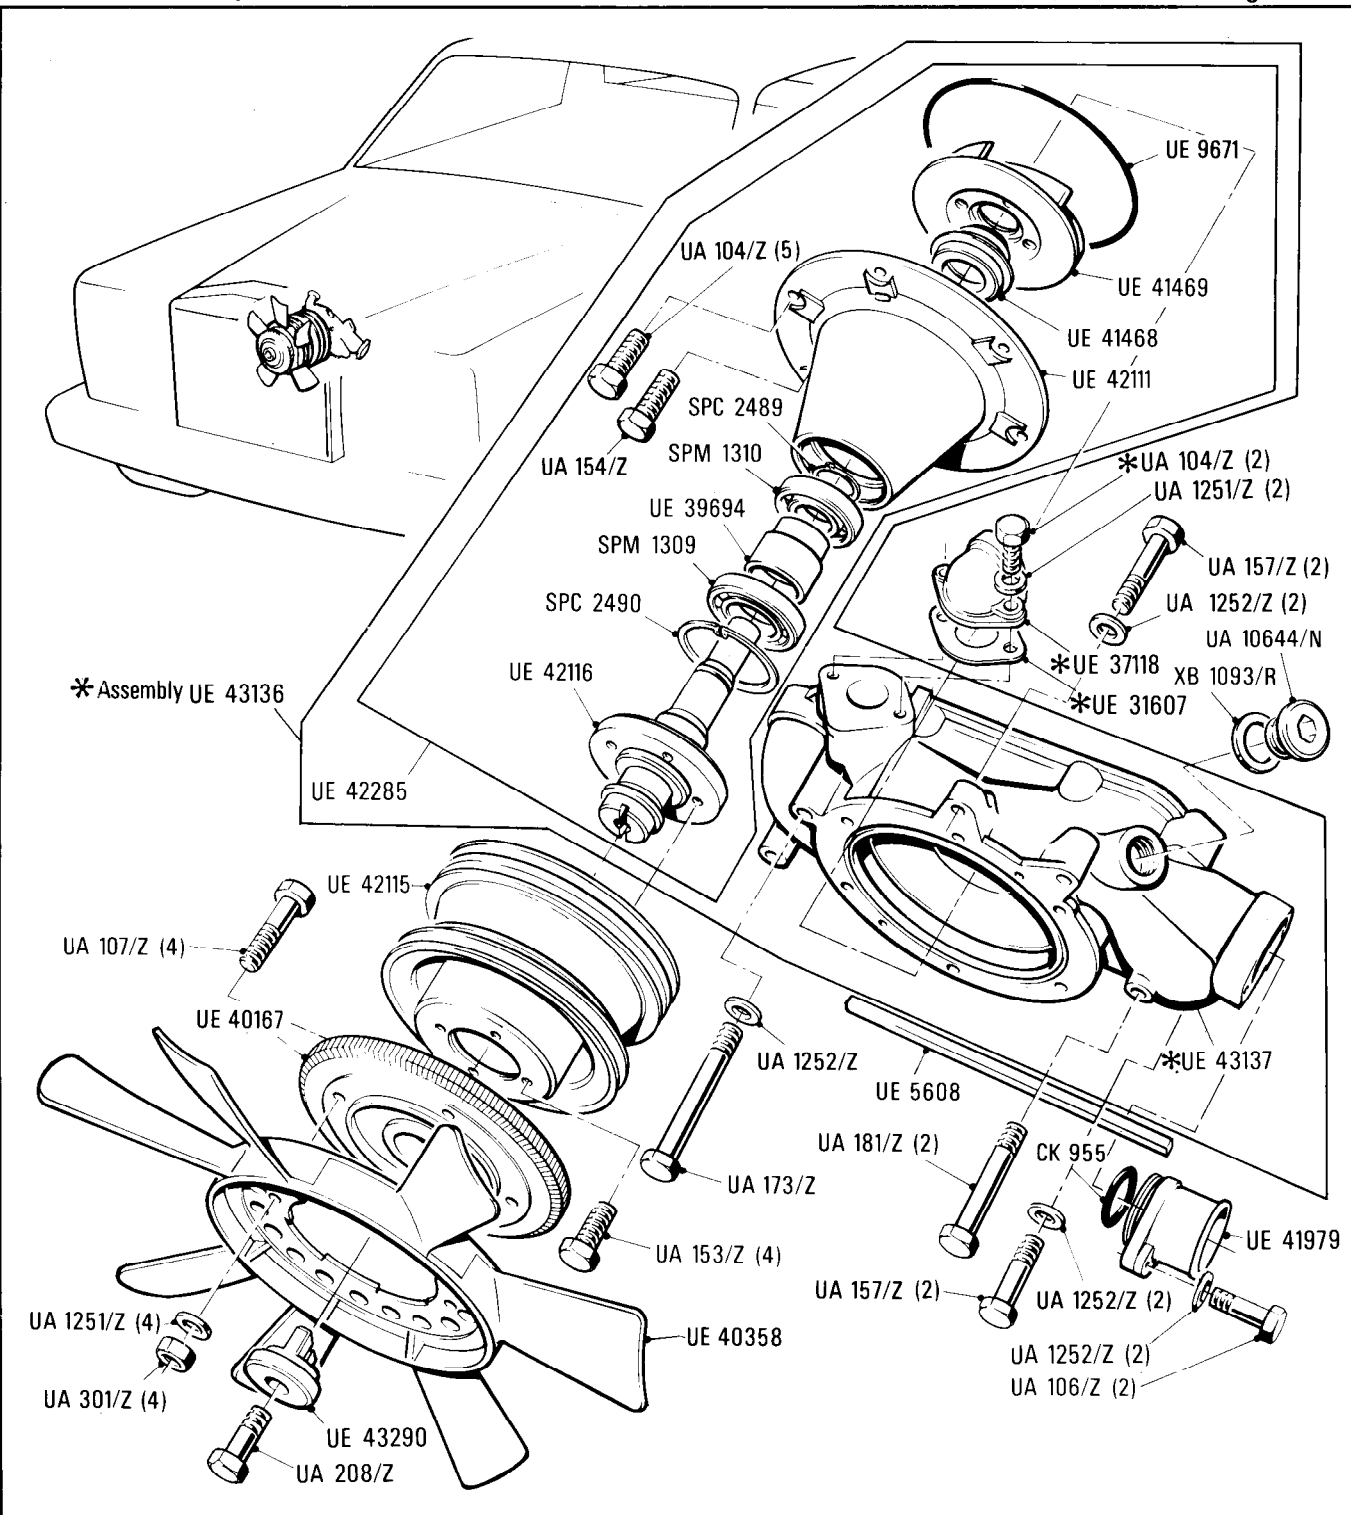

L2·002·02

Rolls-Royce
Silver Spirit
Silver Spur

Bentley
Mulsanne

**Engine Cooling System
Coolant Pump, Pulley and Fan**

Car serial number

Silver Spirit & Bentley Mulsanne
SCAZS0000BCX02462, 02619, 02631, 02641,
02643, 02695, 02710, 02724 to 02727,
02759, 02760, 02761, 02762, 02763 to
07412 Except 02764, 02772, 02778,
02780, 02786, 02807, 06390, 06408,
06678, 06680, 06689, 06695, 06696,
06744, 06750, 06758, 06762, 06764,
06767, 06773, 06816, 06819, 06831,
07332, 07403, 07406

Silver Spur
SCAZN0000BCX02338, 02351, 02420, 02424,
02426, 02428, 02431, 02432, 02434, 02435,
02485, 02488, 02490, 02491, 02494 to
07366 Except 02738, 06785, 06793,
07326, 07329, 07334, 07342, 07362

Parts marked thus * refer to Additional Information below

◀ Left-hand ▶ Right-hand

Additional Information

© Rolls-Royce Motors Limited 1984

*UE 37118 Required on cars for countries other than
N.America, California and Japan

*UA 104/Z (3) Required on cars for countries other than
N.America, California and Japan

*UA 104/Z (1) Required on cars for
UA 106/Z (2) N.America, California and Japan

*UE 43136 Required on cars for countries other than
N. America, California and Japan
UE 43138 Required on cars for
N. America, California and Japan

*UE 43137 Required on cars for countries other than
N.America, California and Japan
UE 43139 Required on cars for N.America,
California and Japan

*UE 31607 Required on cars for countries other than
N.America, California and Japan
UE 39200 Required on cars for N.America,
California and Japan