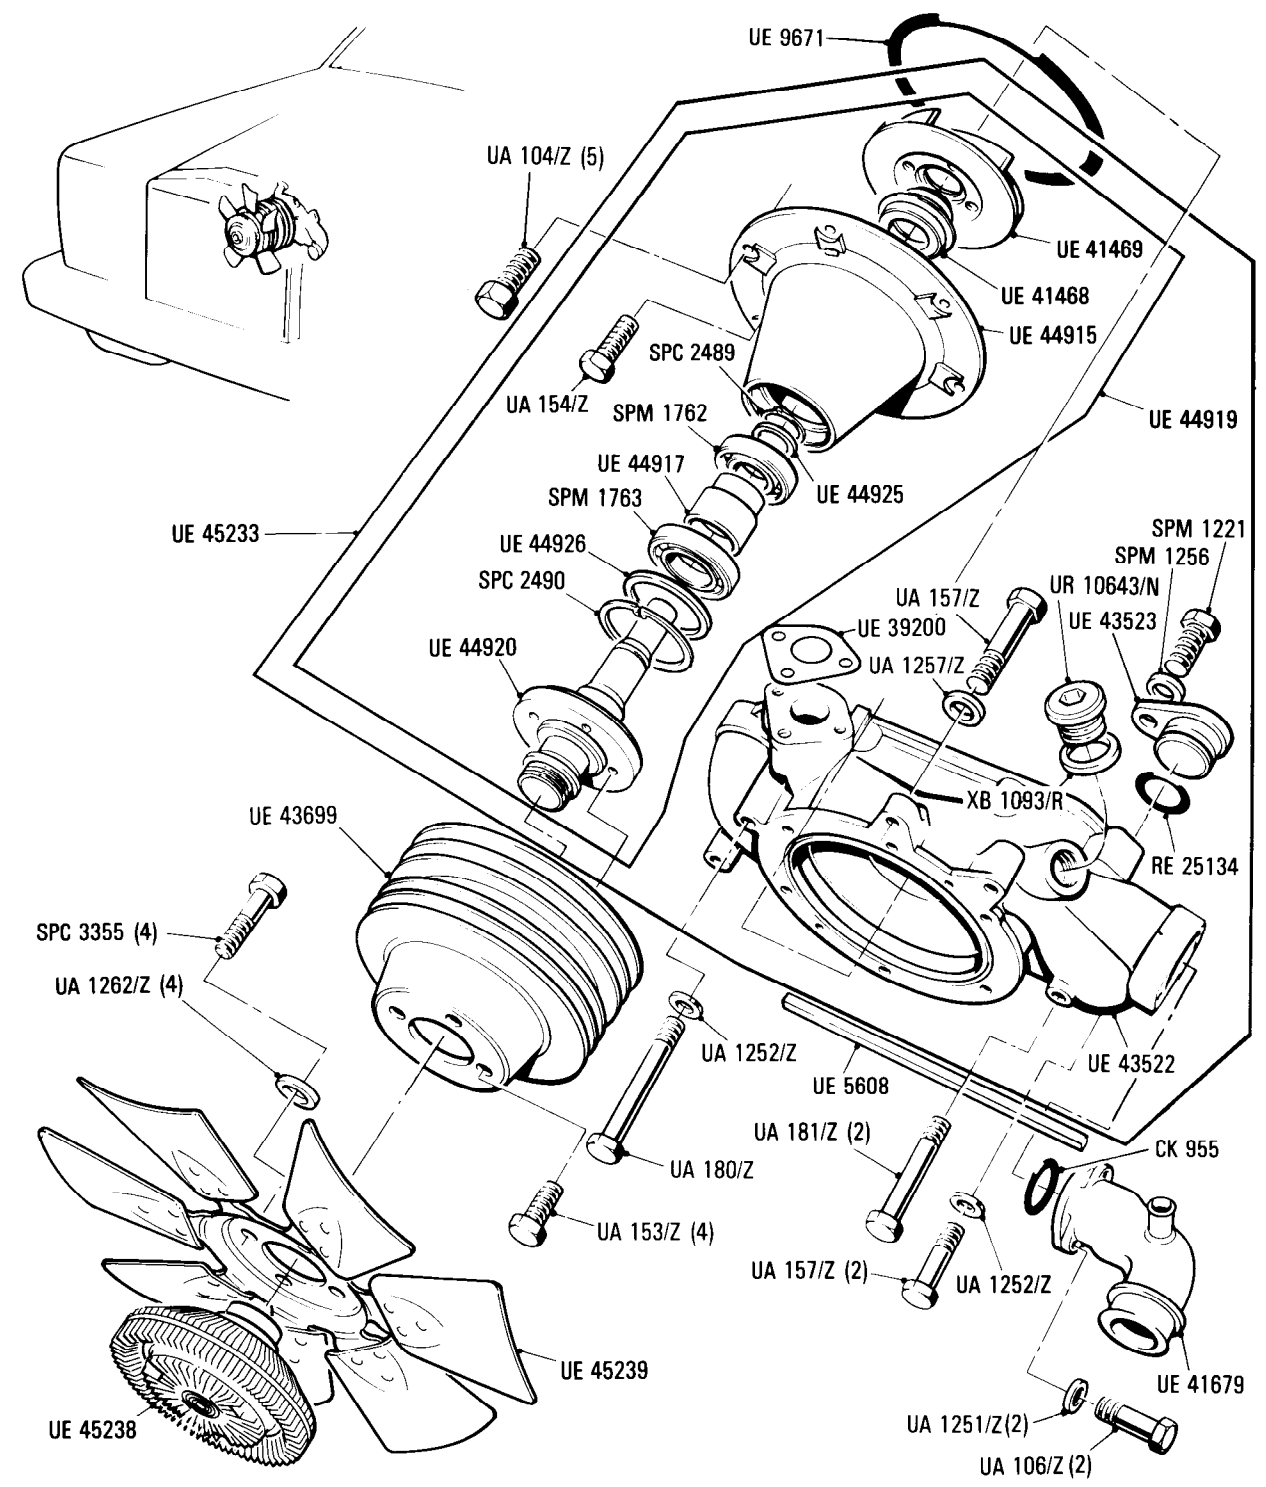

L2·042·00

Rolls-Royce

Bentley
Mulsanne Turbo

Engine Cooling System Coolant Pump Pulley & Fan

Car serial number

SCBZS0T02ECX09504, 09549, 09615,
09850, 10064, 10069 to 13874

Parts marked thus * refer to Additional Information below

◀ Left-hand ▶ Right-hand

Additional Information

© Rolls-Royce Motors Limited 1984