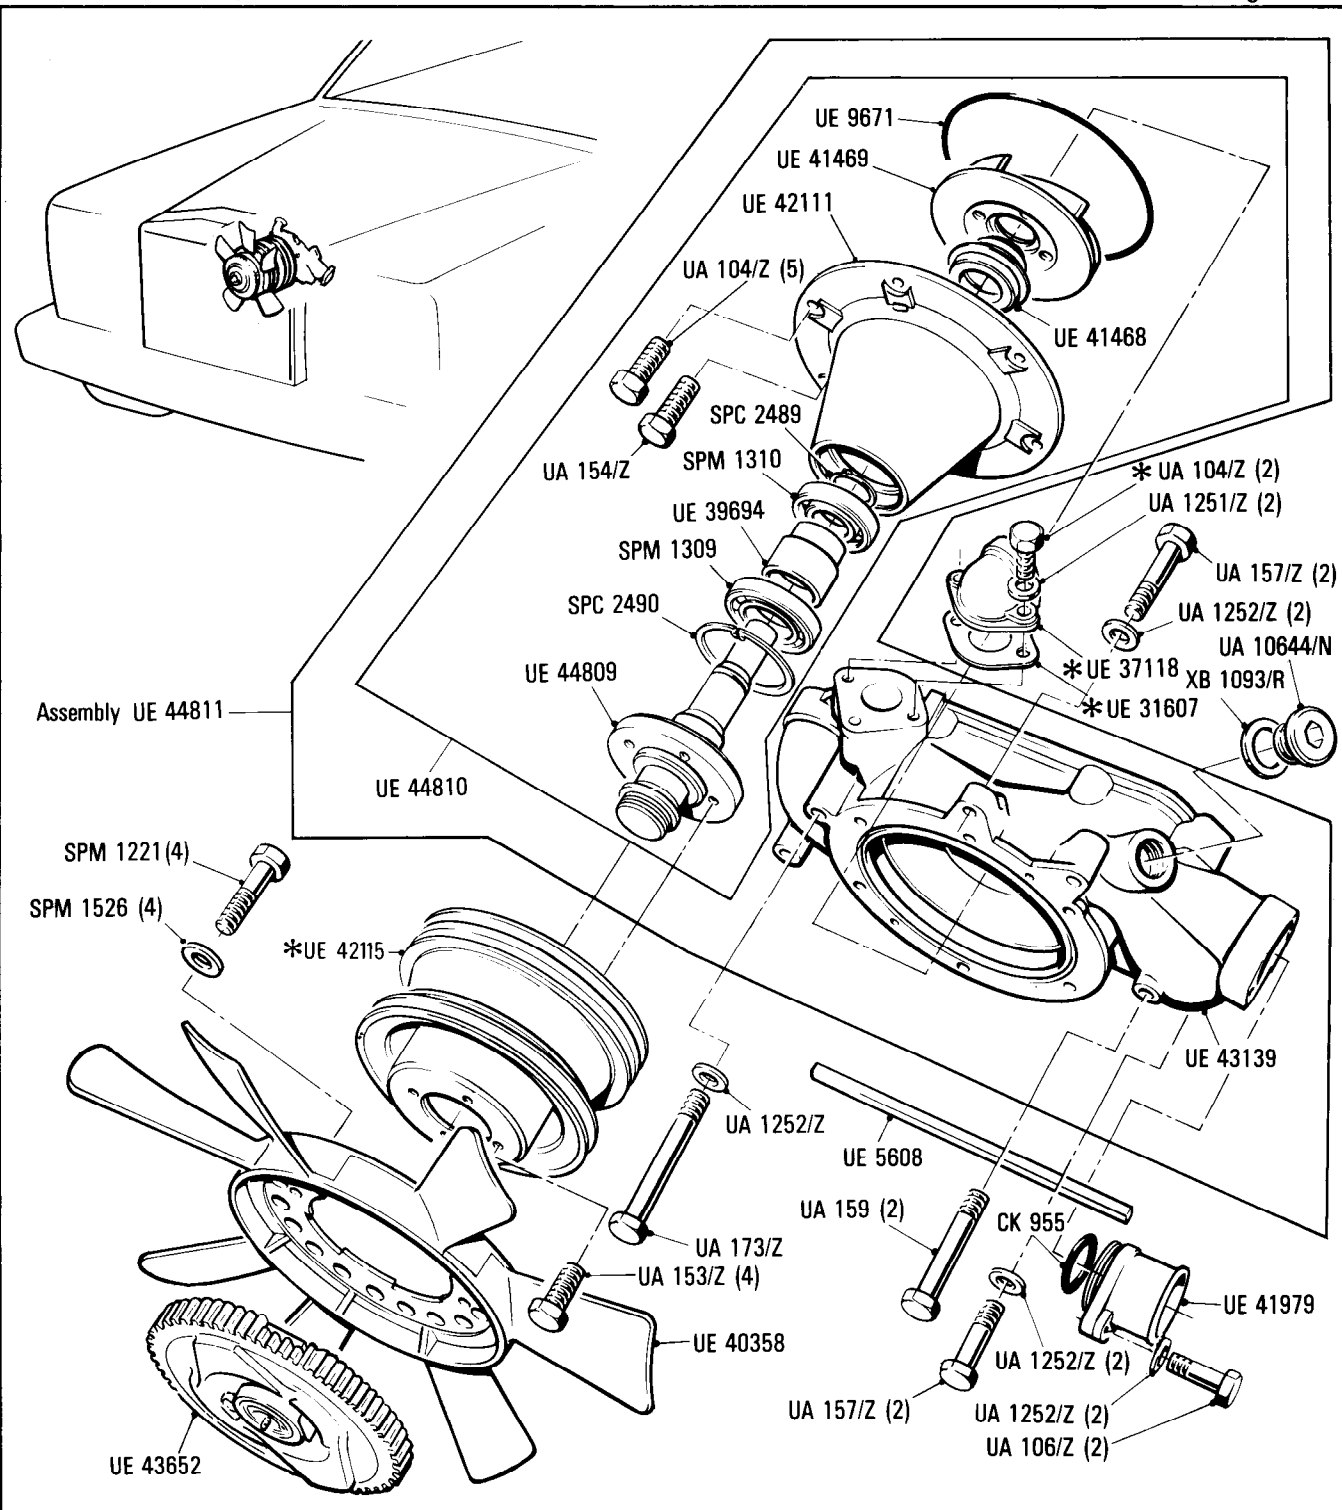

L2·004·00

Rolls-Royce
Silver Spirit
Silver Spur

Bentley
Mulsanne

Car serial number

Silver Spirit & Bentley Mulsanne
SCAZS42A9ECX08322, 08323, 08324,
08325, 08327, 08329, 08330, 08331,
08332, 08334 to 08517

Silver Spur
SCAZN42AXECX08372 to 08640

Engine Cooling System
Coolant Pump Pulley & Fan

Parts marked thus * refer to Additional Information below

◀ Left-hand ▶ Right-hand

Additional Information

* UE 37118 Required on cars for countries other than
N. America, California & Japan

* UA 104/Z (2) Required on cars for countries other than
N. America, California & Japan

UA 104/Z (1) Required on cars for
UA 106/Z (2) N. America, California & Japan

* UE 42115 Required on cars for countries other than Japan
UE 44734 Required on cars for Japan

* UE 31607 Required on cars for countries other than
N. America, California & Japan

UE 39200 Required on cars for
N. America, California & Japan

© Rolls-Royce Motors Limited 1984