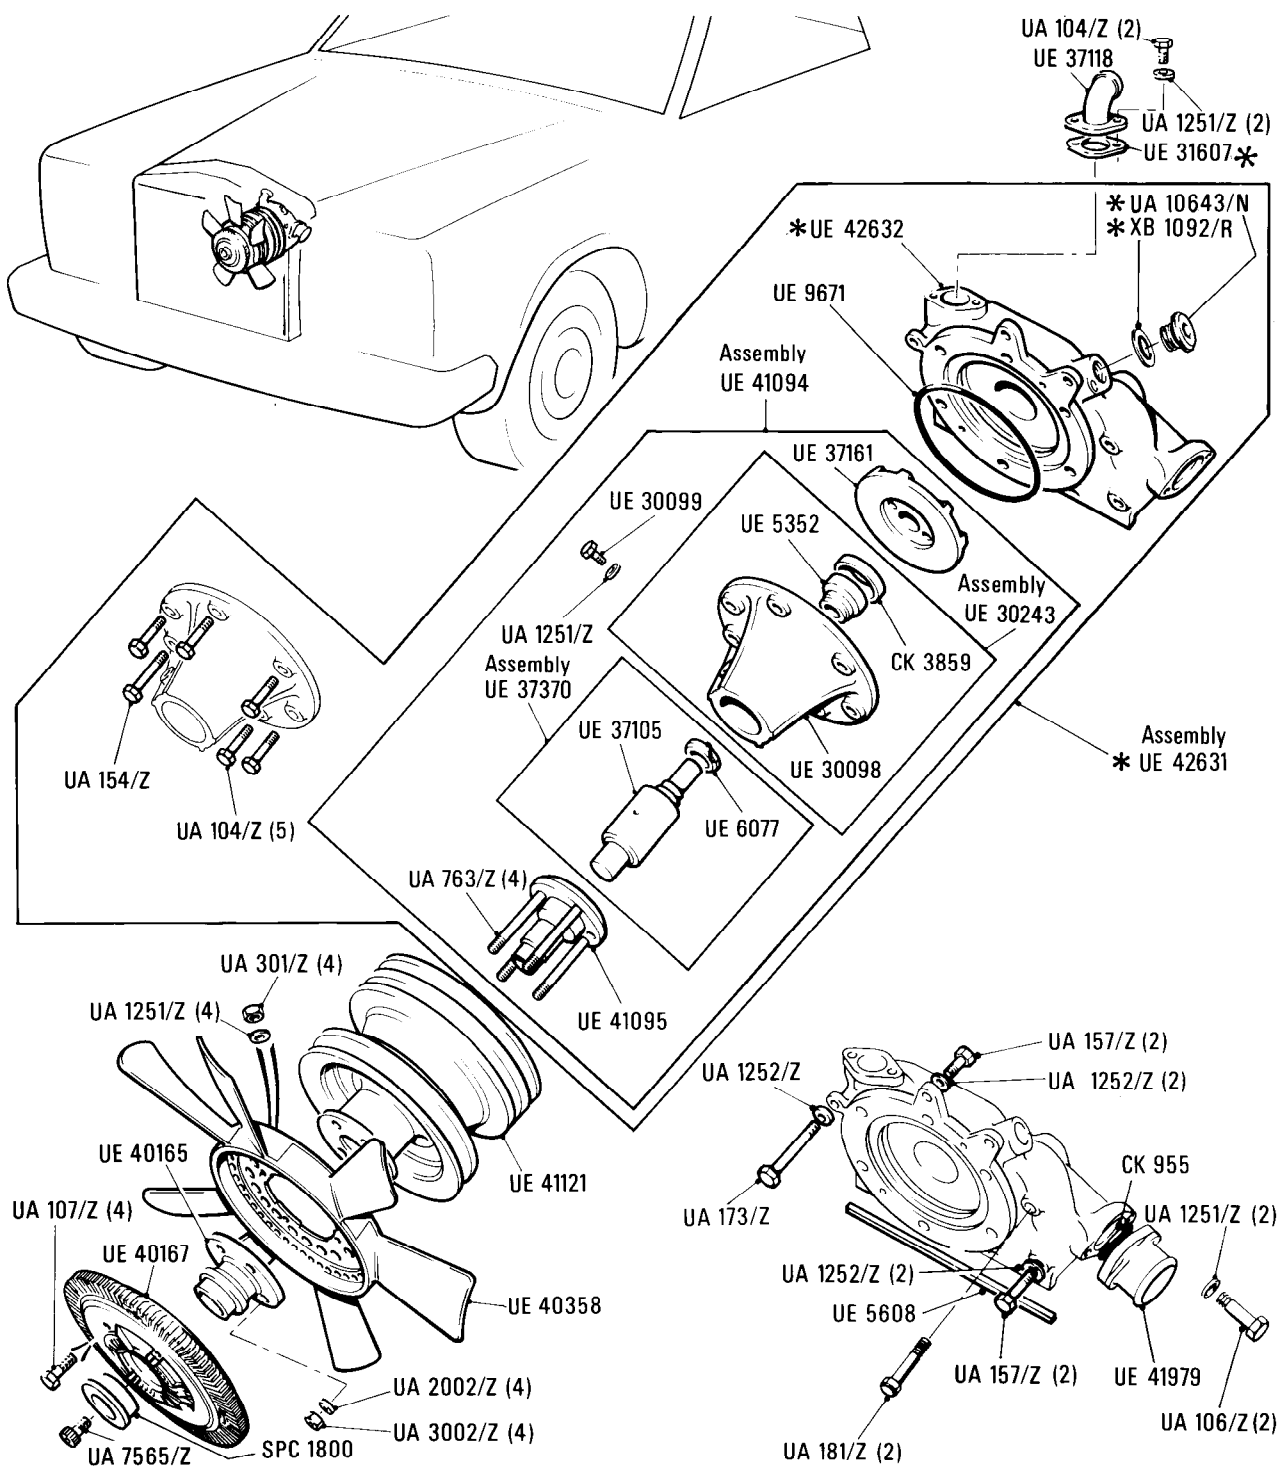

L2 • 001 • 02

Rolls-Royce
Silver Spirit
Silver Spur

Bentley
Mulsanne

**Engine Cooling System
Coolant Pumps, Pulley & Fan**

Car serial number

Silver Spirit & Bentley Mulsanne
SCAZS0000ACH01001 to 02807
except 02462, 02619, 02631, 02641,
02643, 02695, 02710, 02724 to 02727
02759 to 02763 inc.

Silver Spur
SCAZN0000ACH01006 to 02738 except
02338, 02351, 02420, 02424, 02426,
02428, 02431, 02432, 02434, 02436,
02488, 02490, 02491, 02494.

Parts marked thus * refer to Additional Information below

◁ Left-hand ▷ Right-hand

Additional Information

© Rolls-Royce Motors Limited 1984

*UE 42631
UE 42632 — Required on cars fitted with SU Carburetters
UE 31607

*UE 42640
UE 42641 — Required on cars fitted with Fuel Injection
UE 39200