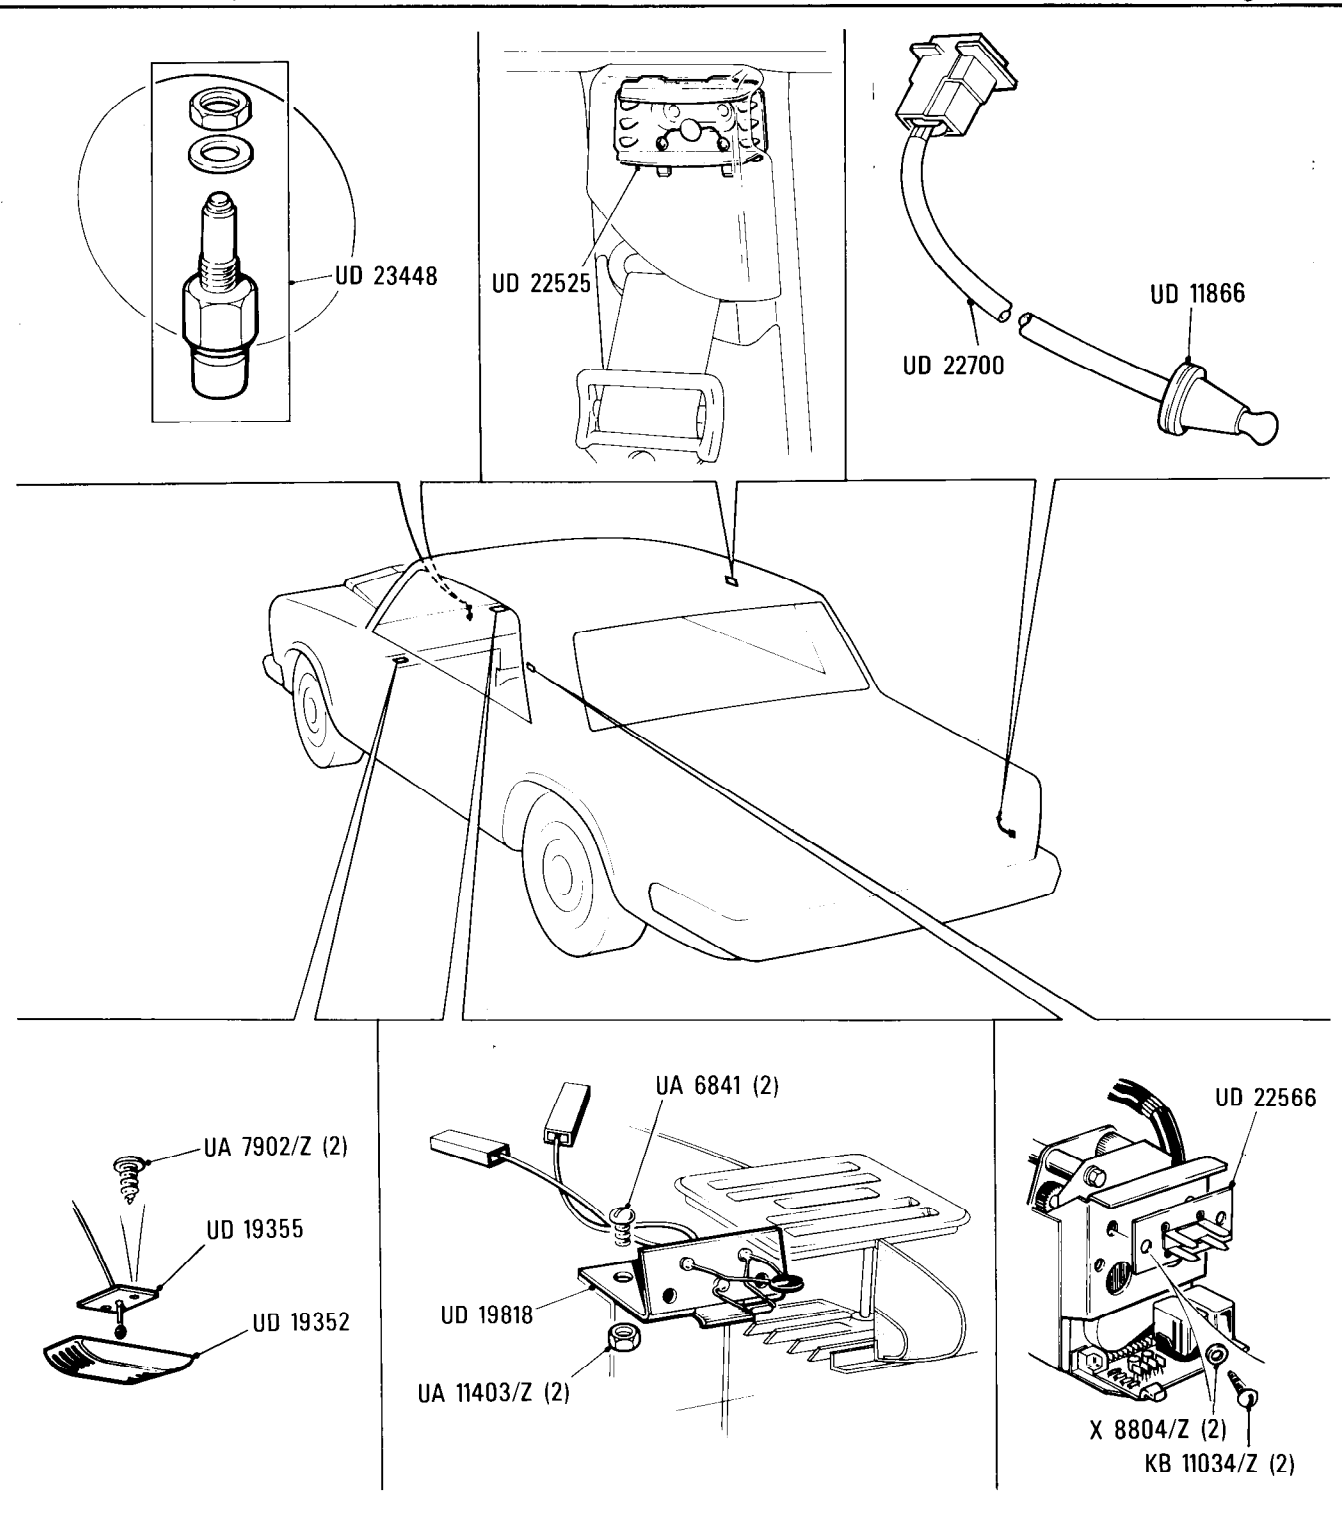

Mc3
•001•04

Rolls-Royce
Silver Spirit
Silver Spur

Bentley
Mulsanne

Electrical System

Automatic Air Conditioning, Air Temperature Sensors, Sender and Circuit Breaker

Car serial number

Silver Spirit & Bentley Mulsanne
SCAZS0000ACH01001 to 05079

Silver Spur
SCAZN0000ACH01006 to 05126

Parts marked thus * refer to Additional Information below

◀ Left-hand ▶ Right-hand

Additional Information

© Rolls-Royce Motor Cars Limited 1987