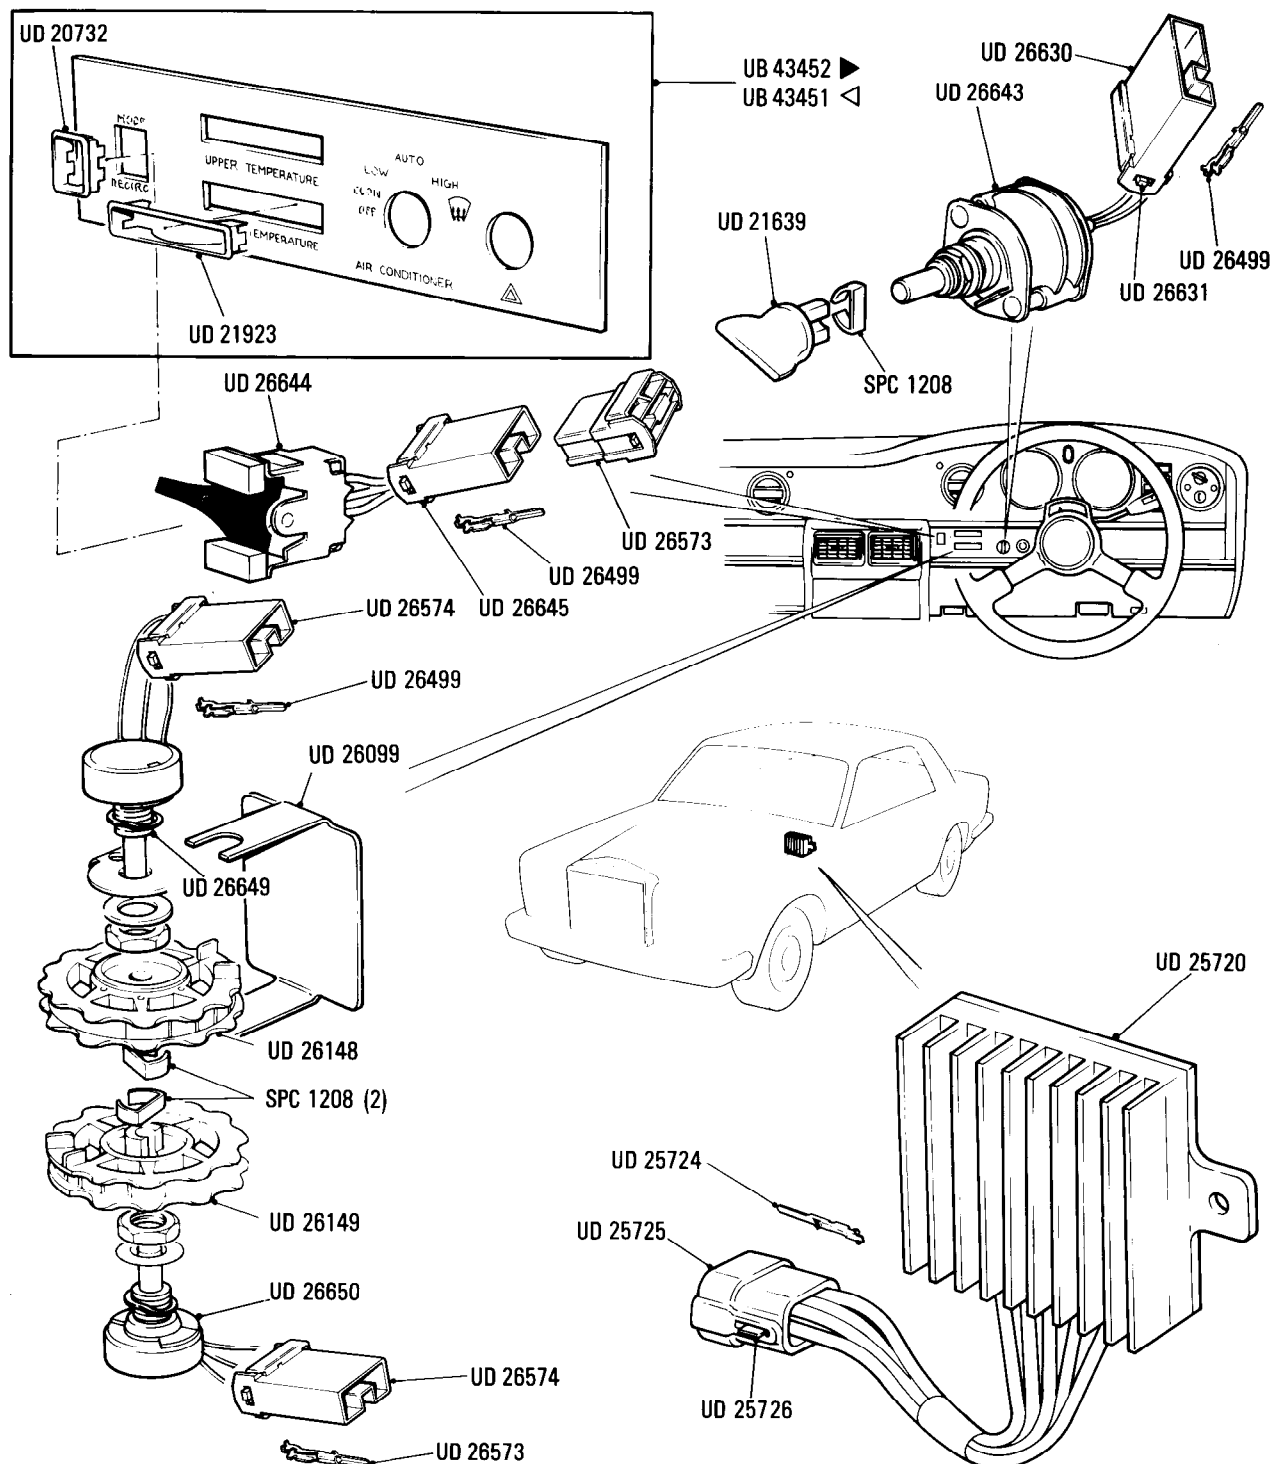

#### Car serial number

Silver Spirit & Bentley Mulsanne  
SCAZS0002HCH20003 to 27798

Silver Spur  
SCAZN0009HCX20004 to 27780

Bentley Eight  
SCBZS8009HCX20006 to 27799

Bentley Turbo R  
SCBZS0T03HCX20001 to 27793

Parts marked thus \* refer to Additional Information below

◀ Left-hand ▶ Right-hand