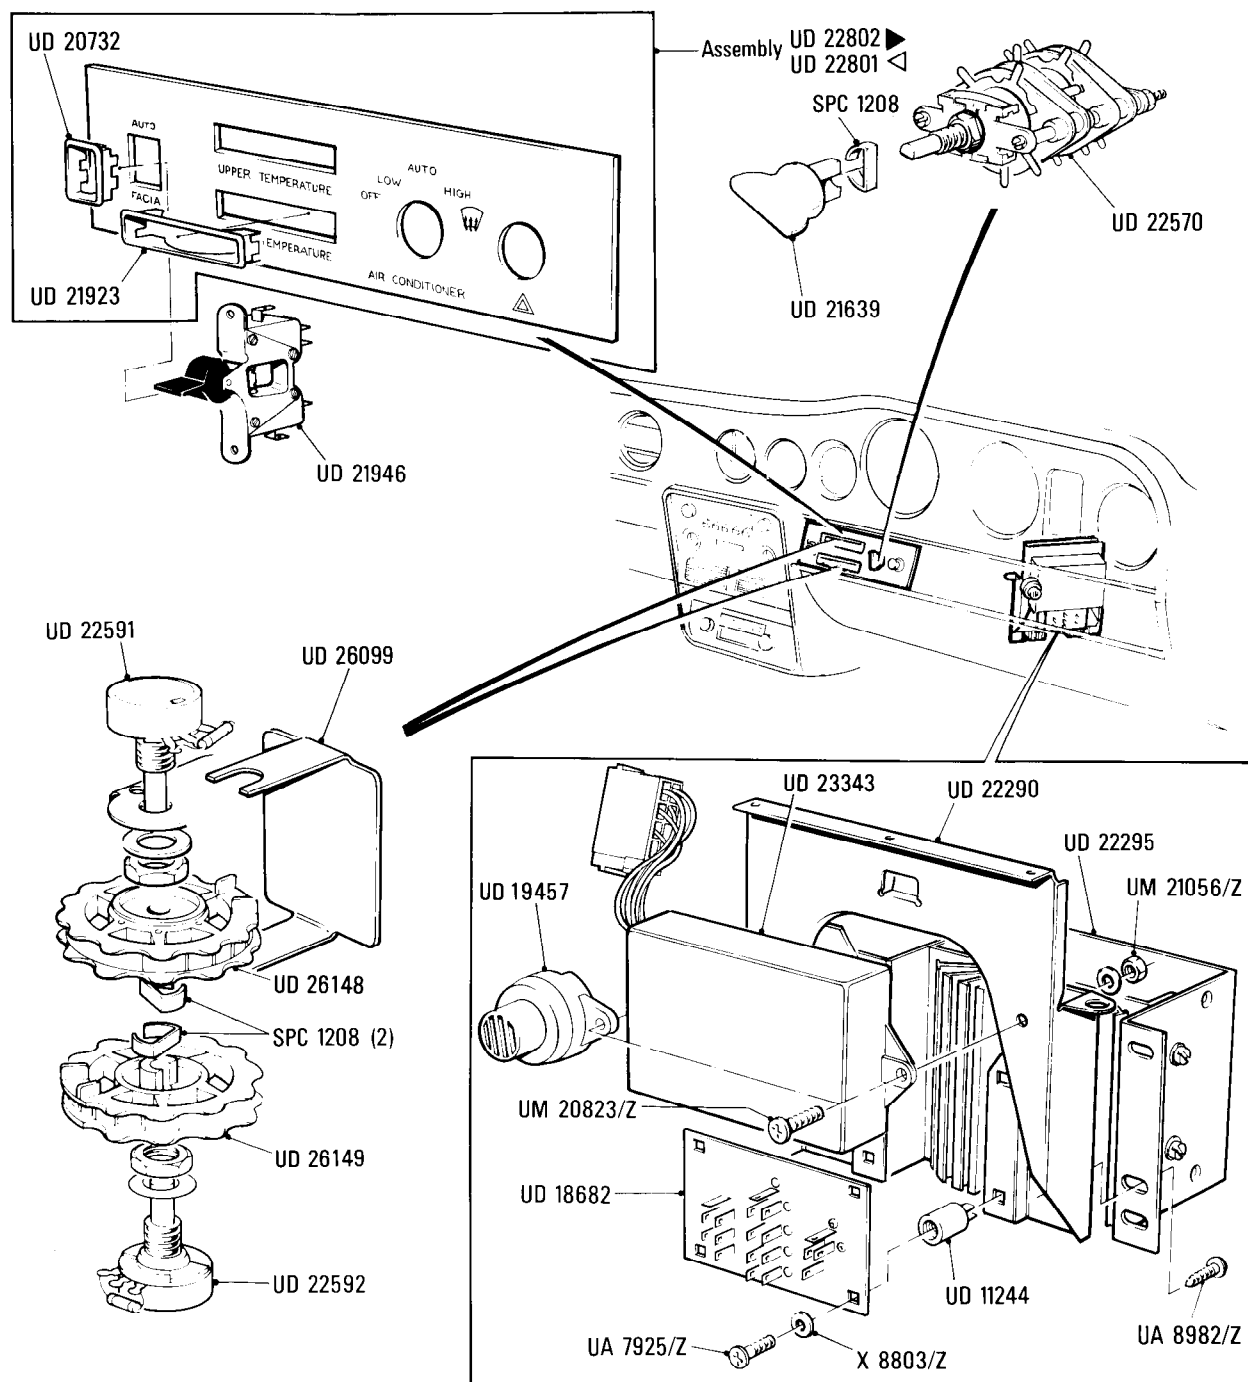

Mc1
•001•04

Rolls-Royce
Silver Spirit
Silver Spur

Bentley
Mulsanne
Mulsanne Turbo
Turbo R
Eight

Electrical System

Automatic Air Conditioning Switches, Fan Speed Module and Diode Board

Car serial number

Silver Spirit & Bentley Mulsanne
SCAZS0000ACH01001 to 16928, 16930

Silver Spur
SCAZN0000ACH01006 to 16970

Mulsanne Turbo
SCBZS0T00CCH04233 to 14162

Turbo R
SCBZS0T0XFCH12834 to 16570

Bentley Eight
SCBZS8004ECH08862 to 16954

Parts marked thus * refer to Additional Information below

◀ Left-hand ▶ Right-hand

Additional Information

© Rolls-Royce Motors Limited 1984

UD 22290 Other than USA and Australian cars
UD 22514 USA and Australia only