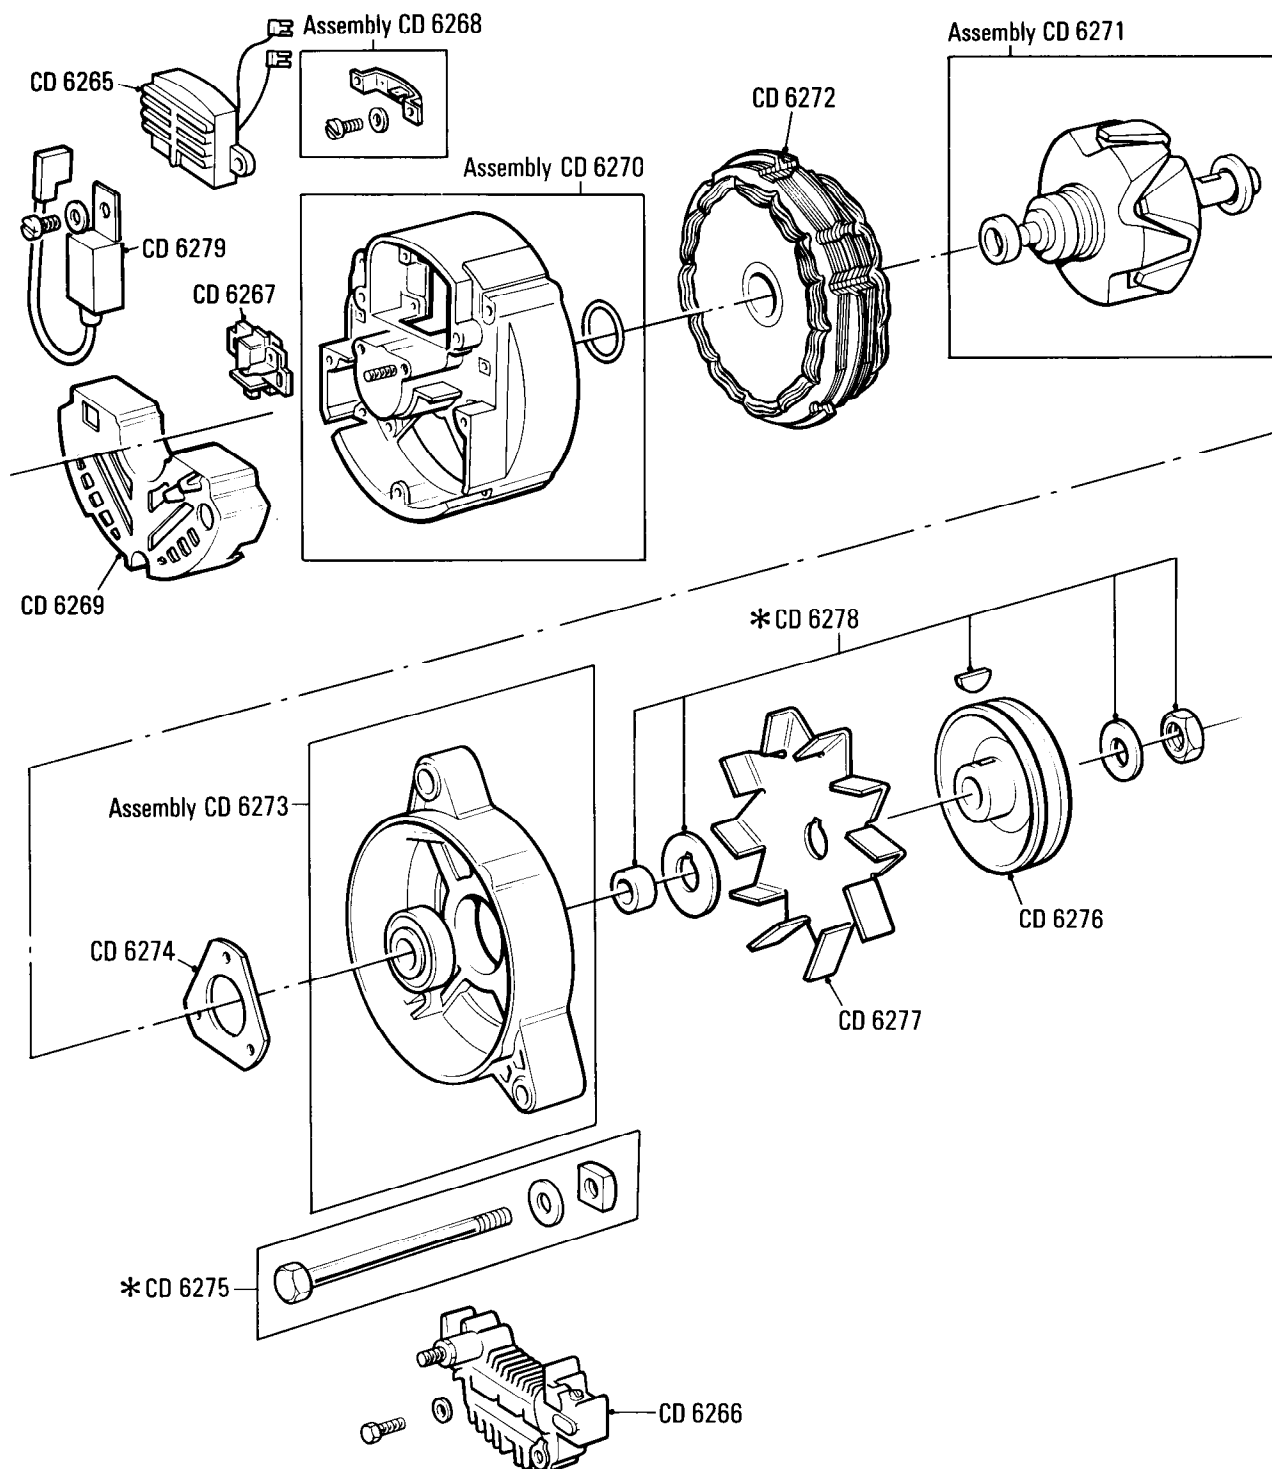

Parts marked thus * refer to Additional Information below

◀ Left-hand ▶ Right-hand

Additional Information

© Rolls-Royce Motors Limited 1984

*UE 41685 or
UE 41659 Turbo only

M4·002·00Rolls-Royce
Silver Spirit
Silver SpurBentley
Mulsanne
Eight**Car serial number**Cars for countries other than
N. America, Japan & Middle East
Silver Spirit & Bentley Mulsanne
SCAZS0006ECH09534 to 16930Silver Spur
SCAZN0001ECX09557 to 16970Bentley Eight
SCBZS8004ECH08862 to 16954Cars for N. America & Middle East
Silver Spirit & Bentley Mulsanne
SCAZS42A9ECX09179 to 16930Silver Spur
SCAZN42A7ECX09091 to 16970Cars for Japan
Silver Spirit & Bentley Mulsanne
SCAZS0000DCX07791 to 16930Silver Spur
SCAZN0002ECX08420 to 16970**Electrical System**
Motorola Alternator UE 44732

Parts marked thus * refer to Additional Information below

◀ Left-hand ▶ Right-hand

**Additional Information**

© Rolls-Royce Motors Limited 1984

- *CD 6278 Pulley & Fan mounting parts
- *CD 6275 Set of through bolts
- * See SZ/M27 SIS

M4·003·03Rolls-Royce
Silver Spirit
Silver Spur
Silver Spur
LimousineBentley
Mulsanne
Turbo R
Eight**Electrical System**
Delco Remy Alternator**Car serial number****Silver Spirit & Bentley Mulsanne**
SCAZS0002HCH20003 to 24501 except
23213, 23216**Silver Spur**
SCAZN0009HCX20004 to 24503 except
23210**Bentley Eight**
SCBZS8009HCX20006 to 24497**Bentley Turbo R**
SCBZS0T03HCX20001 to 23935 except
23211, 23212, 23214, 23215, 23217,
23218, 23219

Parts marked thus * refer to Additional Information below

◀Left-hand ▶Right-hand

**Additional Information**

- * CD 6475 Regulator
- CD 6476 Ball Bearing
- CD 6477 Assy Brush and Holder
- CD 6478 Spring - Brush
- CD 6479 Ball Bearing DE
- CD 6480 Baffle
- CD 6398 Pulley
- CD 6394 Fan
- * RH 9930 Fusible link
Engine loom to alternator