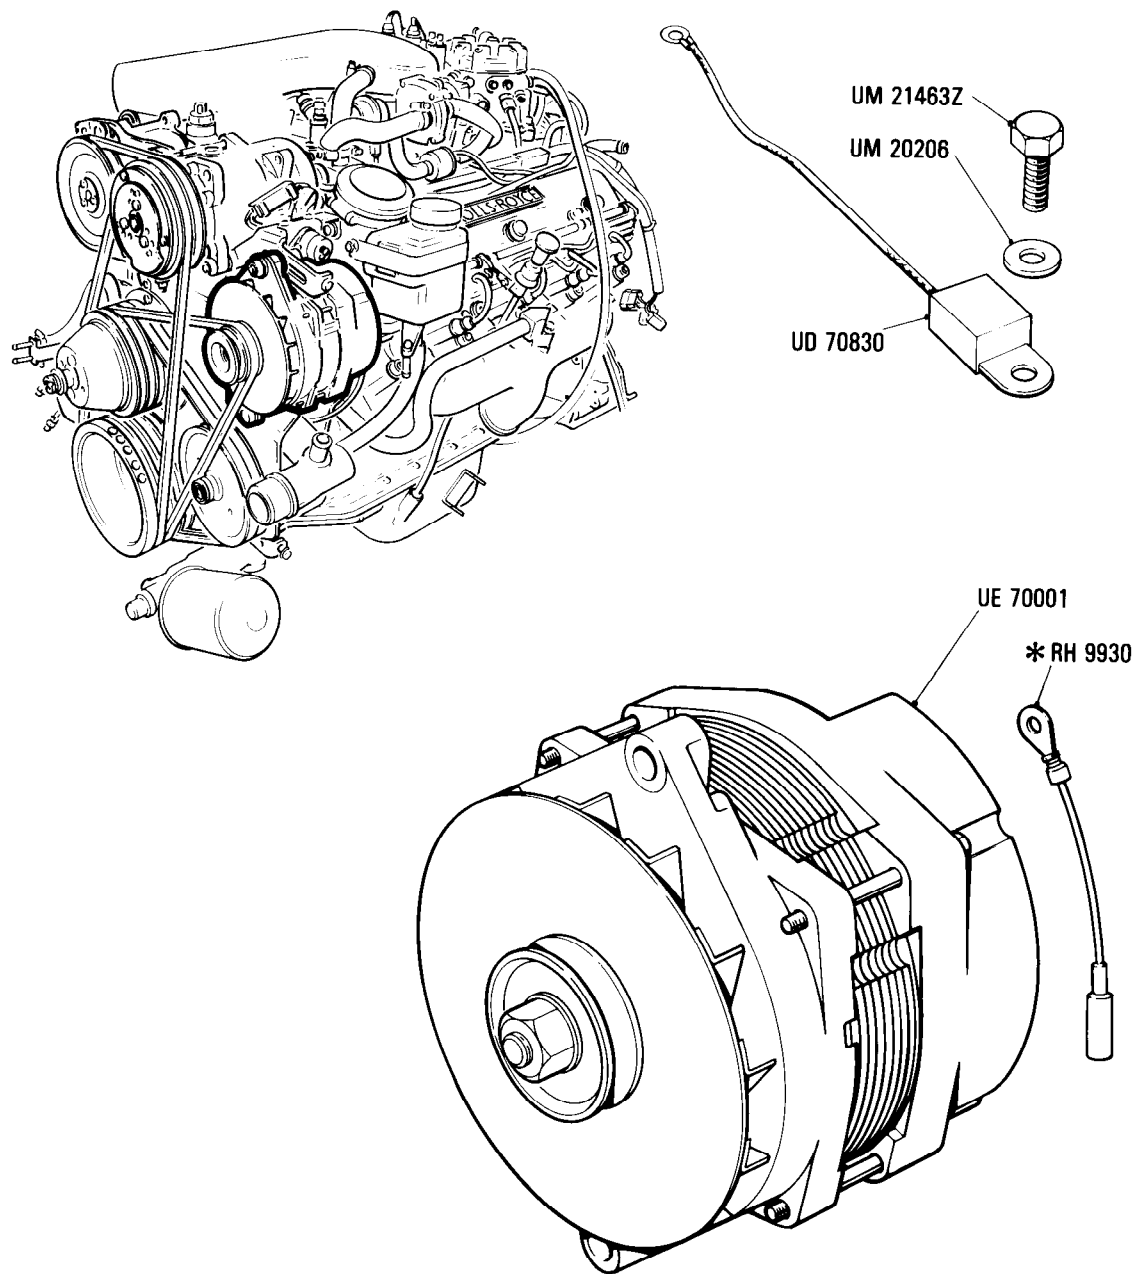

Parts marked thus * refer to Additional Information below

◀ Left-hand ▶ Right-hand

Additional Information

© Rolls-Royce Motors Limited 1984

*UE 41685 or
UE 41659 Turbo only

M4·002·00Rolls-Royce
Silver Spirit
Silver SpurBentley
Mulsanne
Eight**Car serial number**Cars for countries other than
N. America, Japan & Middle East
Silver Spirit & Bentley Mulsanne
SCAZS0006ECH09534 to 16930Silver Spur
SCAZN0001ECX09557 to 16970Bentley Eight
SCBZS8004ECH08862 to 16954Cars for N. America & Middle East
Silver Spirit & Bentley Mulsanne
SCAZS42A9ECX09179 to 16930Silver Spur
SCAZN42A7ECX09091 to 16970Cars for Japan
Silver Spirit & Bentley Mulsanne
SCAZS0000DCX07791 to 16930Silver Spur
SCAZN0002ECX08420 to 16970**Electrical System**
Motorola Alternator UE 44732

Parts marked thus * refer to Additional Information below

◀ Left-hand ▶ Right-hand

**Additional Information**

© Rolls-Royce Motors Limited 1984

- *CD 6278 Pulley & Fan mounting parts
- *CD 6275 Set of through bolts
- * See SZ/M27 SIS

M4·003·03Rolls-Royce
Silver Spirit
Silver Spur
Silver Spur
LimousineBentley
Mulsanne
Turbo R
Eight**Electrical System**
Delco Remy Alternator**Car serial number****Silver Spirit & Bentley Mulsanne**
SCAZS0002HCH20003 to 24501 except
23213, 23216**Silver Spur**
SCAZN0009HCX20004 to 24503 except
23210**Bentley Eight**
SCBZS8009HCX20006 to 24497**Bentley Turbo R**
SCBZS0T03HCX20001 to 23935 except
23211, 23212, 23214, 23215, 23217,
23218, 23219

Parts marked thus * refer to Additional Information below

◀Left-hand ▶Right-hand

**Additional Information**

- * CD 6475 Regulator
- CD 6476 Ball Bearing
- CD 6477 Assy Brush and Holder
- CD 6478 Spring - Brush
- CD 6479 Ball Bearing DE
- CD 6480 Baffle
- CD 6398 Pulley
- CD 6394 Fan
- * RH 9930 Fusible link
Engine loom to alternator