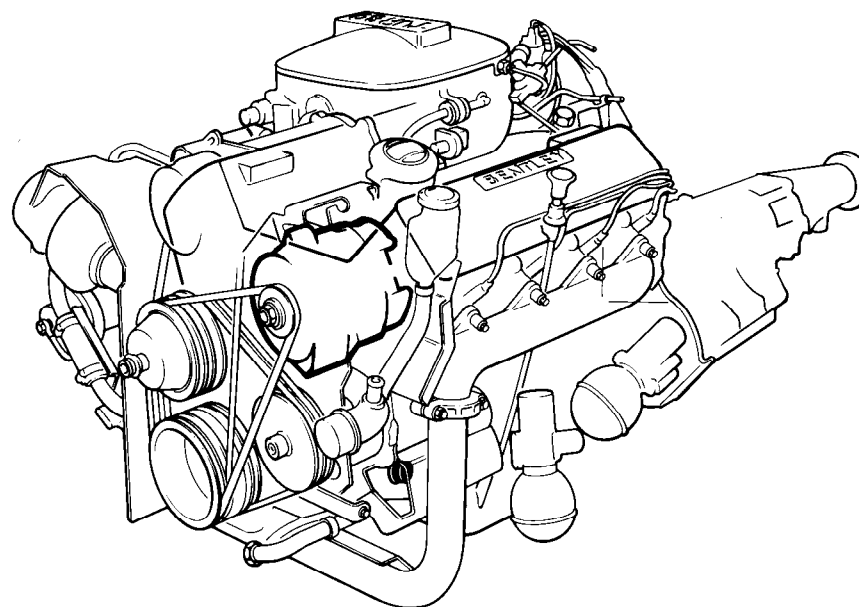

M4·020·01

Rolls-Royce
Silver Spur
Limousine

Bentley
Turbo R

Electrical System
Delco Remy Alternator

Car serial number

Turbo R
SCBZS0TOXFCH12834, 13199,
13200 to 16570

Cars for N. America
Silver Spur Limousine
SCAZN42A1GCX14080 onwards

Parts marked thus * refer to Additional Information below

◁ Left-hand ▷ Right-hand

UE 45645