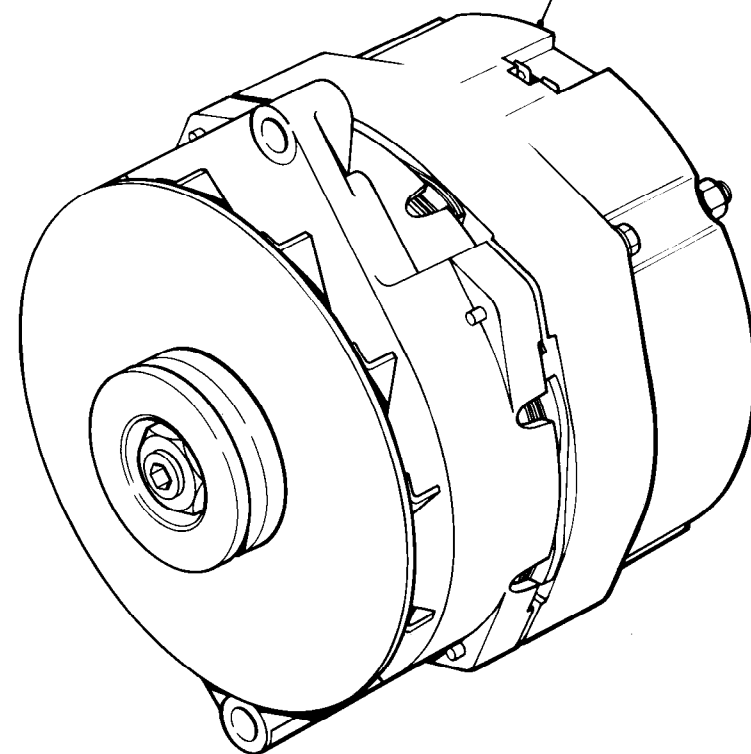

Additional Information

© Rolls-Royce Motors Limited 1984

- *CD 6388 Regulator
- CD 6389 Resistor - Regulator to ground
- CD 6390 Diode trio - neg.
- CD 6391 Brush holder & brush assembly
- CD 6392 Spring & bush
- CD 6393 Capacitor & bracket assembly
- CD 6394 Fan
- CD 6398 Pulley