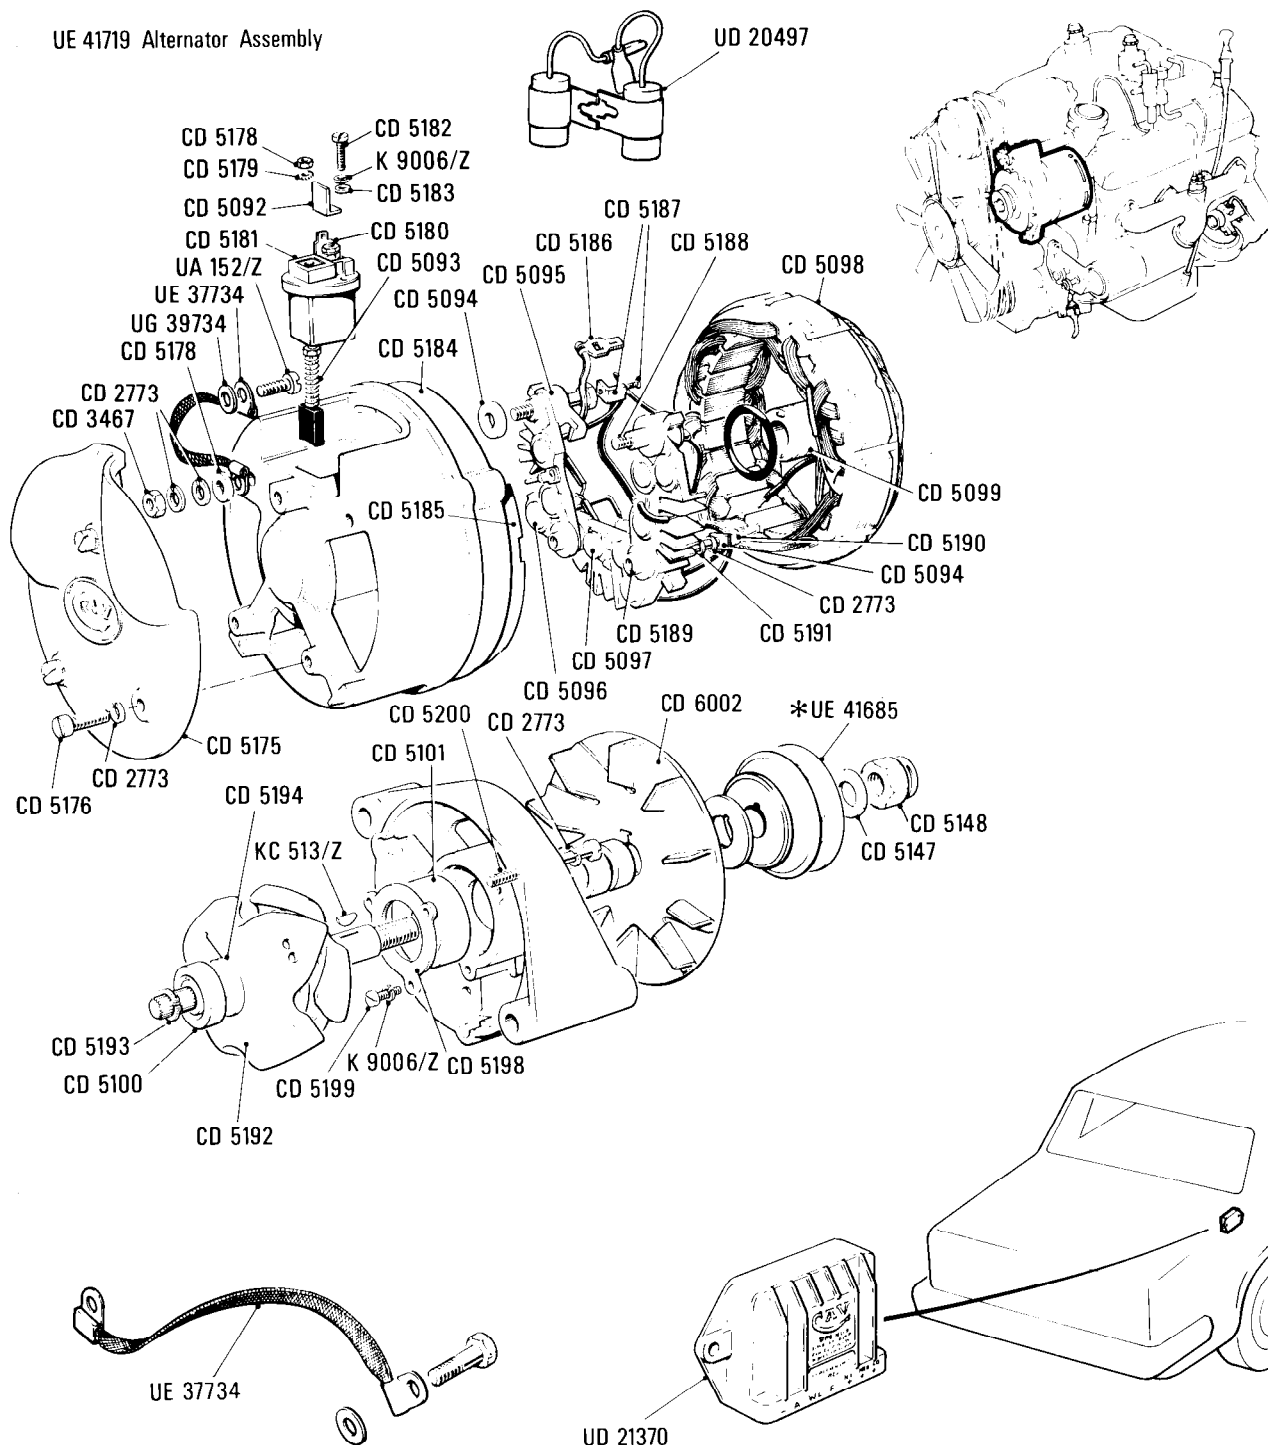

M4-001-03Rolls-Royce
Silver Spirit
Silver SpurBentley
Mulsanne
Mulsanne Turbo

Car serial number

Cars for countries other than
N. America, Japan & Middle East
Silver Spirit & Bentley Mulsanne
SCAZS0000ACH01001 to 09533Silver Spur
SCAZN0000ACH01006 to 09556Mulsanne Turbo
SCBZS0T00CCH04233 to 14162Cars for N. America & Middle East
Silver Spirit & Bentley Mulsanne
SCAZS42A0ACX01011 to 09178Silver Spur
SCAZN42A0ACX01540 to 09090Cars for Japan
Silver Spirit & Bentley Mulsanne
SCAZS42A0ACX01132 to 07790Silver Spur
SCAZN42A0ACH01012 to 08419**Electrical System**
Alternator & Regulator

Parts marked thus * refer to Additional Information below

◀ Left-hand ▶ Right-hand

Additional Information

© Rolls-Royce Motors Limited 1984

*UE 41685 or
UE 41659 Turbo only

M4·002·00Rolls-Royce
Silver Spirit
Silver SpurBentley
Mulsanne
Eight**Car serial number**Cars for countries other than
N. America, Japan & Middle East
Silver Spirit & Bentley Mulsanne
SCAZS0006ECH09534 to 16930Silver Spur
SCAZN0001ECX09557 to 16970Bentley Eight
SCBZS8004ECH08862 to 16954Cars for N. America & Middle East
Silver Spirit & Bentley Mulsanne
SCAZS42A9ECX09179 to 16930Silver Spur
SCAZN42A7ECX09091 to 16970Cars for Japan
Silver Spirit & Bentley Mulsanne
SCAZS0000DCX07791 to 16930Silver Spur
SCAZN0002ECX08420 to 16970**Electrical System**
Motorola Alternator UE 44732

Parts marked thus * refer to Additional Information below

◀ Left-hand ▶ Right-hand

**Additional Information**

© Rolls-Royce Motors Limited 1984

- *CD 6278 Pulley & Fan mounting parts
- *CD 6275 Set of through bolts
- * See SZ/M27 SIS

Parts marked thus * refer to Additional Information below

◀Left-hand ▶Right-hand

**Additional Information**

- * CD 6475 Regulator
- CD 6476 Ball Bearing
- CD 6477 Assy Brush and Holder
- CD 6478 Spring - Brush
- CD 6479 Ball Bearing DE
- CD 6480 Baffle
- CD 6398 Pulley
- CD 6394 Fan
- * RH 9930 Fusible link
Engine loom to alternator