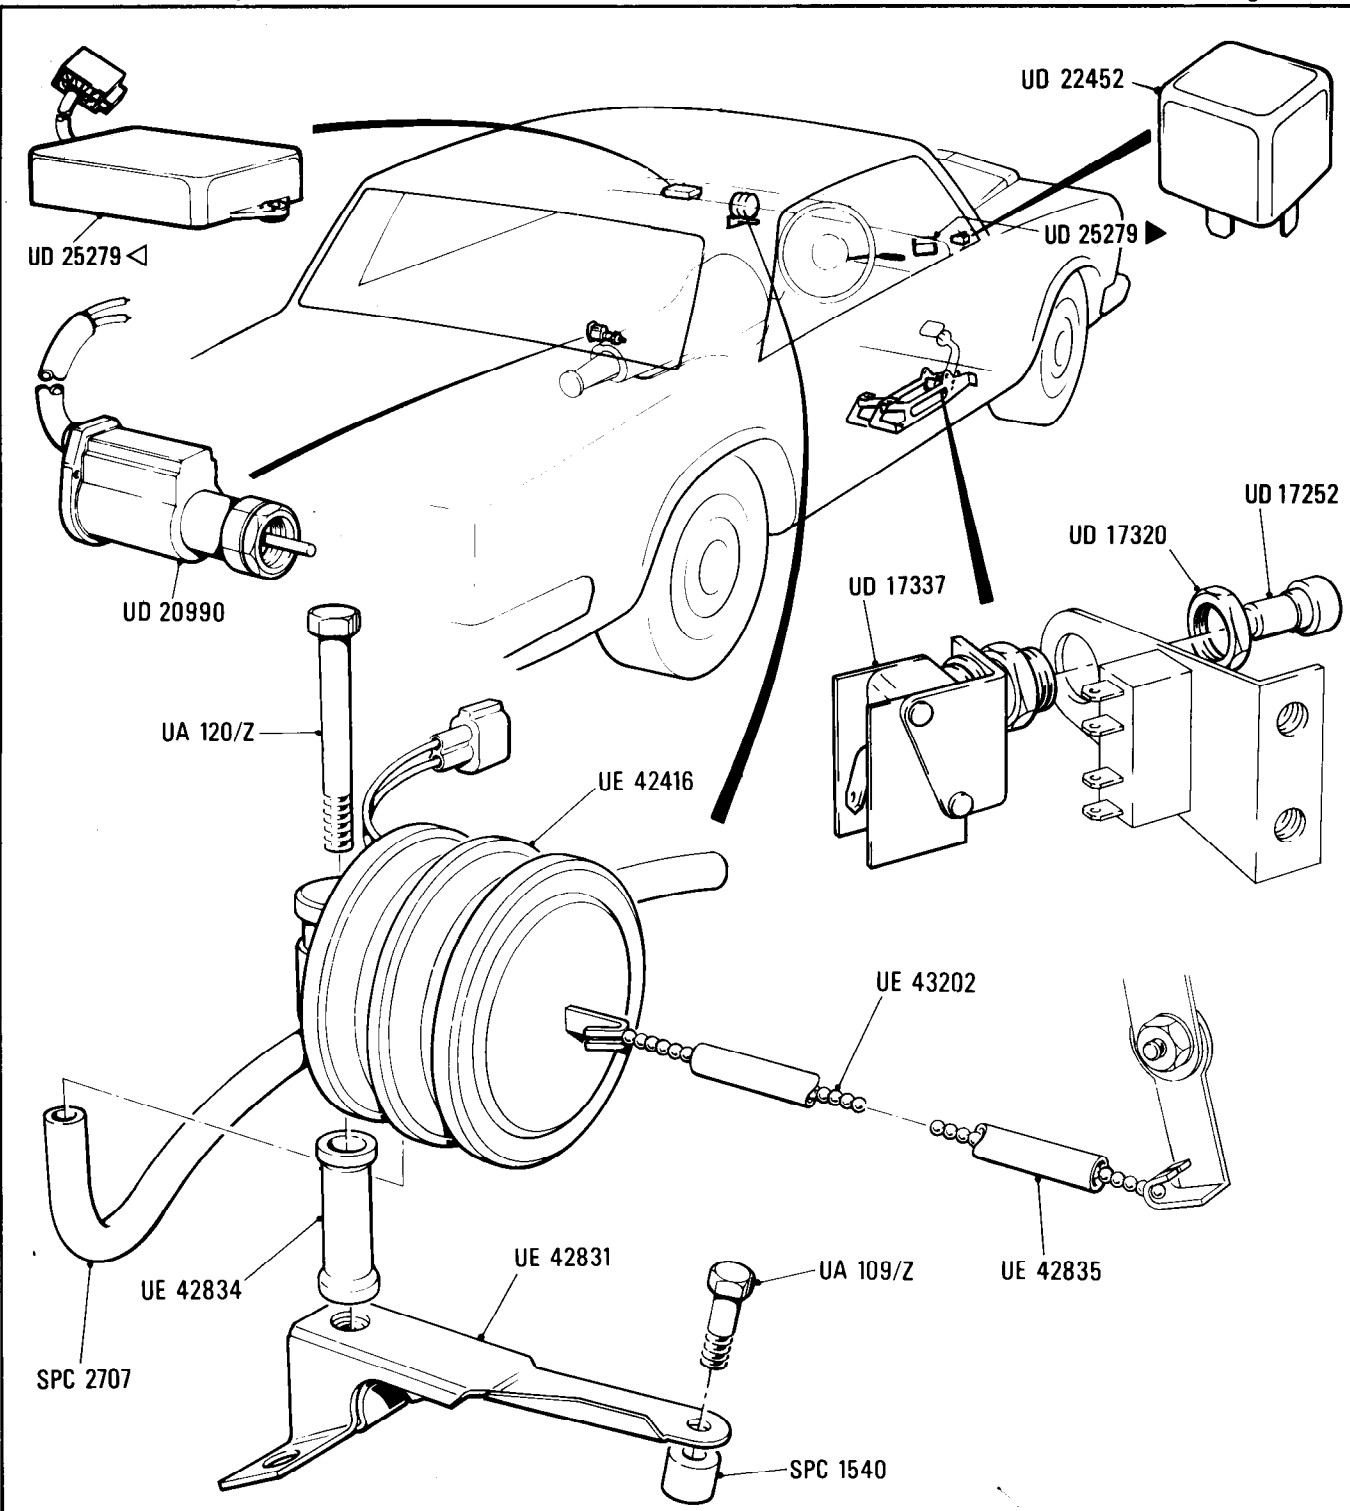

Ms24
·010·00

Rolls-Royce Bentley
Mulsanne

Electrical System
Automatic Speed Control
Cars for N. America & Japan

Parts marked thus * refer to Additional Information below

◀ Left-hand ▶ Right-hand

Car serial number

Silver Spirit & Bentley Mulsanne
SCAZ0000ACX01010 to 06608
Except 06350, 06351, 06388, 06390, 06408,
06454, 06510, 06521, 06527.

Silver Spur
SCAZN0000ACX01540 to 06854,
Except 06433, 06485, 06492, 06586, 06596,
06653, 06657, 06708, 06711, 06712, 06714,
06715, 06717, 06718, 06720, 06721, 06723,
06724, 06726, 06778, 06780, 06782, 06784,
06785, 06789, 06792, 06793, 06795, 06842,
06844, 06847, 06849, 06850, 06853.

Additional Information

© Rolls-Royce Motor Cars Limited 1990