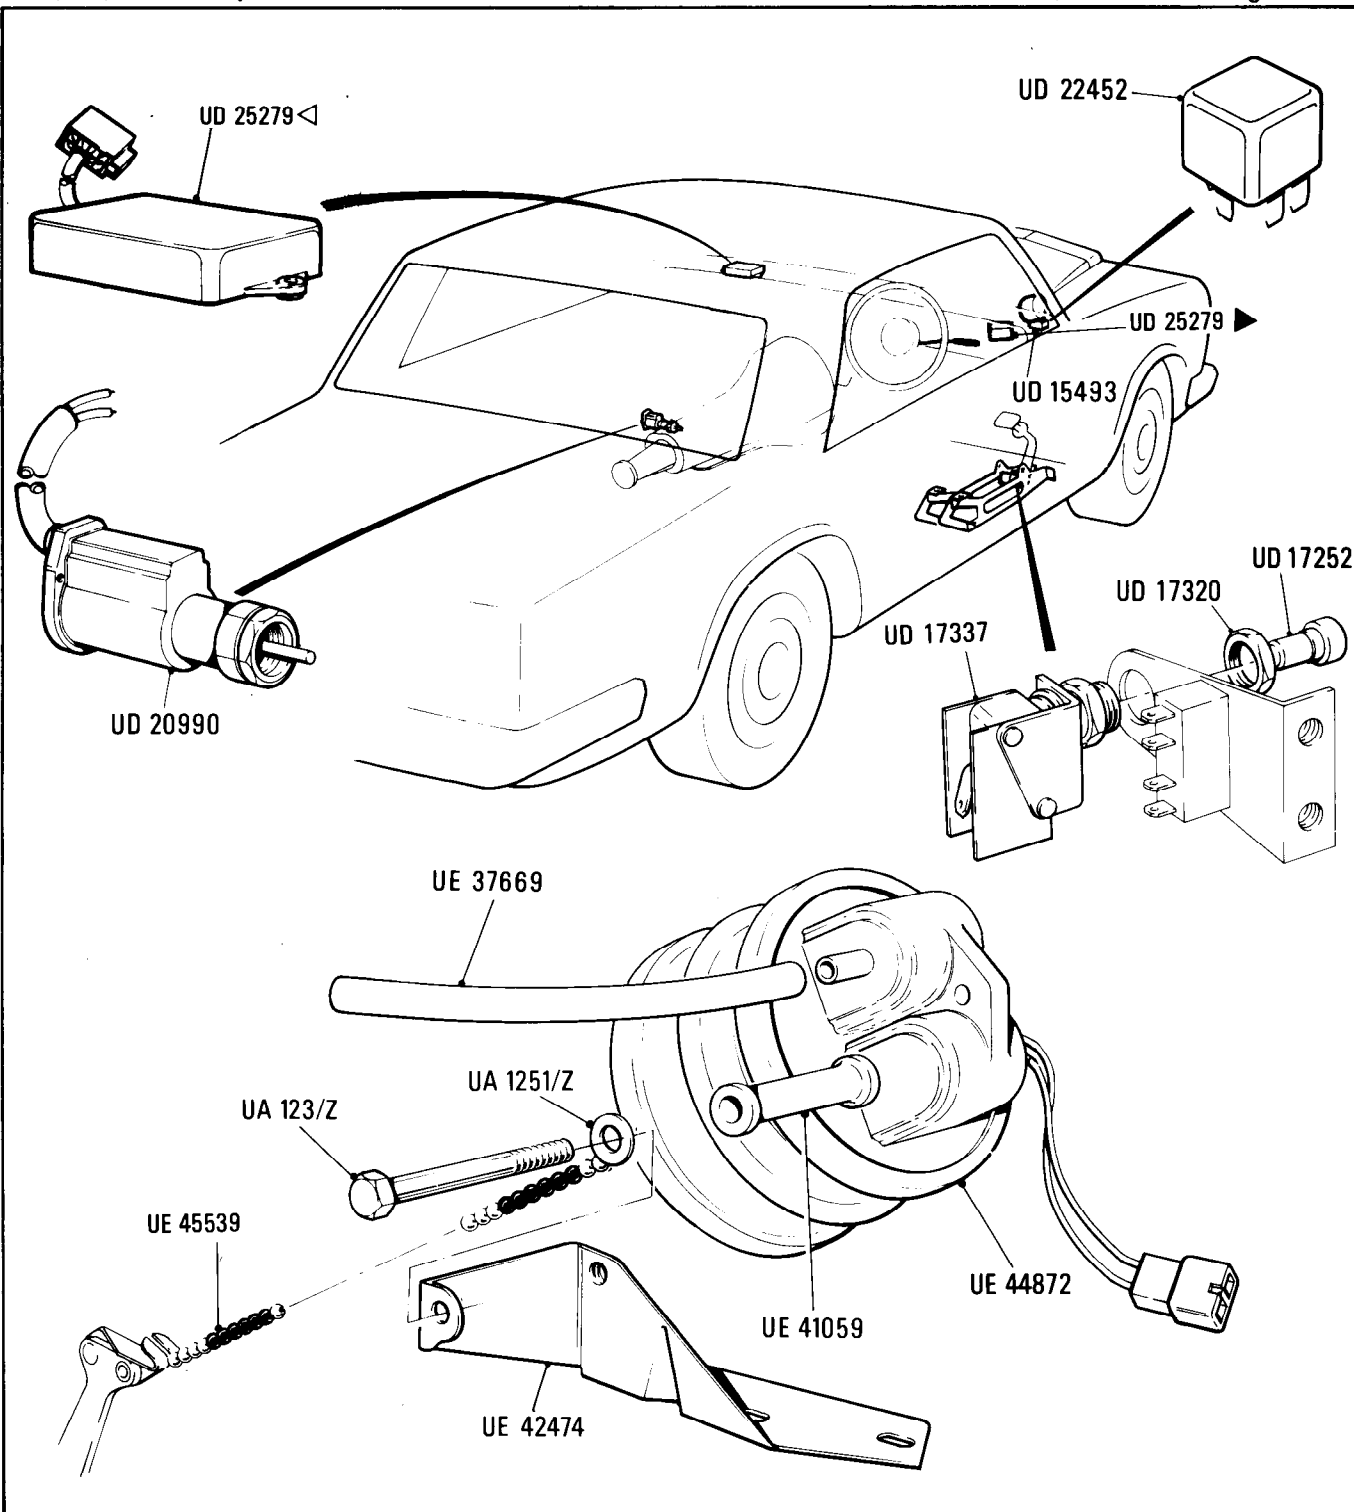

Ms24

•002•00

Rolls-Royce
Silver Spirit
Silver Spur

Bentley
Mulsanne
Eight

Electrical System

Automatic Speed Control

Countries other than N. America & Japan

Car serial number

Silver Spirit & Bentley Mulsanne
SCAZS0000CCX06558, 07210, 07215,
07126, 07127, 07220 to 09186, 09198,
09200, 09209 to 12337

Silver Spur
SCAZL0000DCH07225 to 09099,
09105, 09111 to 12377

Bentley Eight
SCBZS8004ECH08862 to 12393

Parts marked thus * refer to Additional Information below

◀ Left-hand ▶ Right-hand

Additional Information

© Rolls-Royce Motor Cars Limited 1990