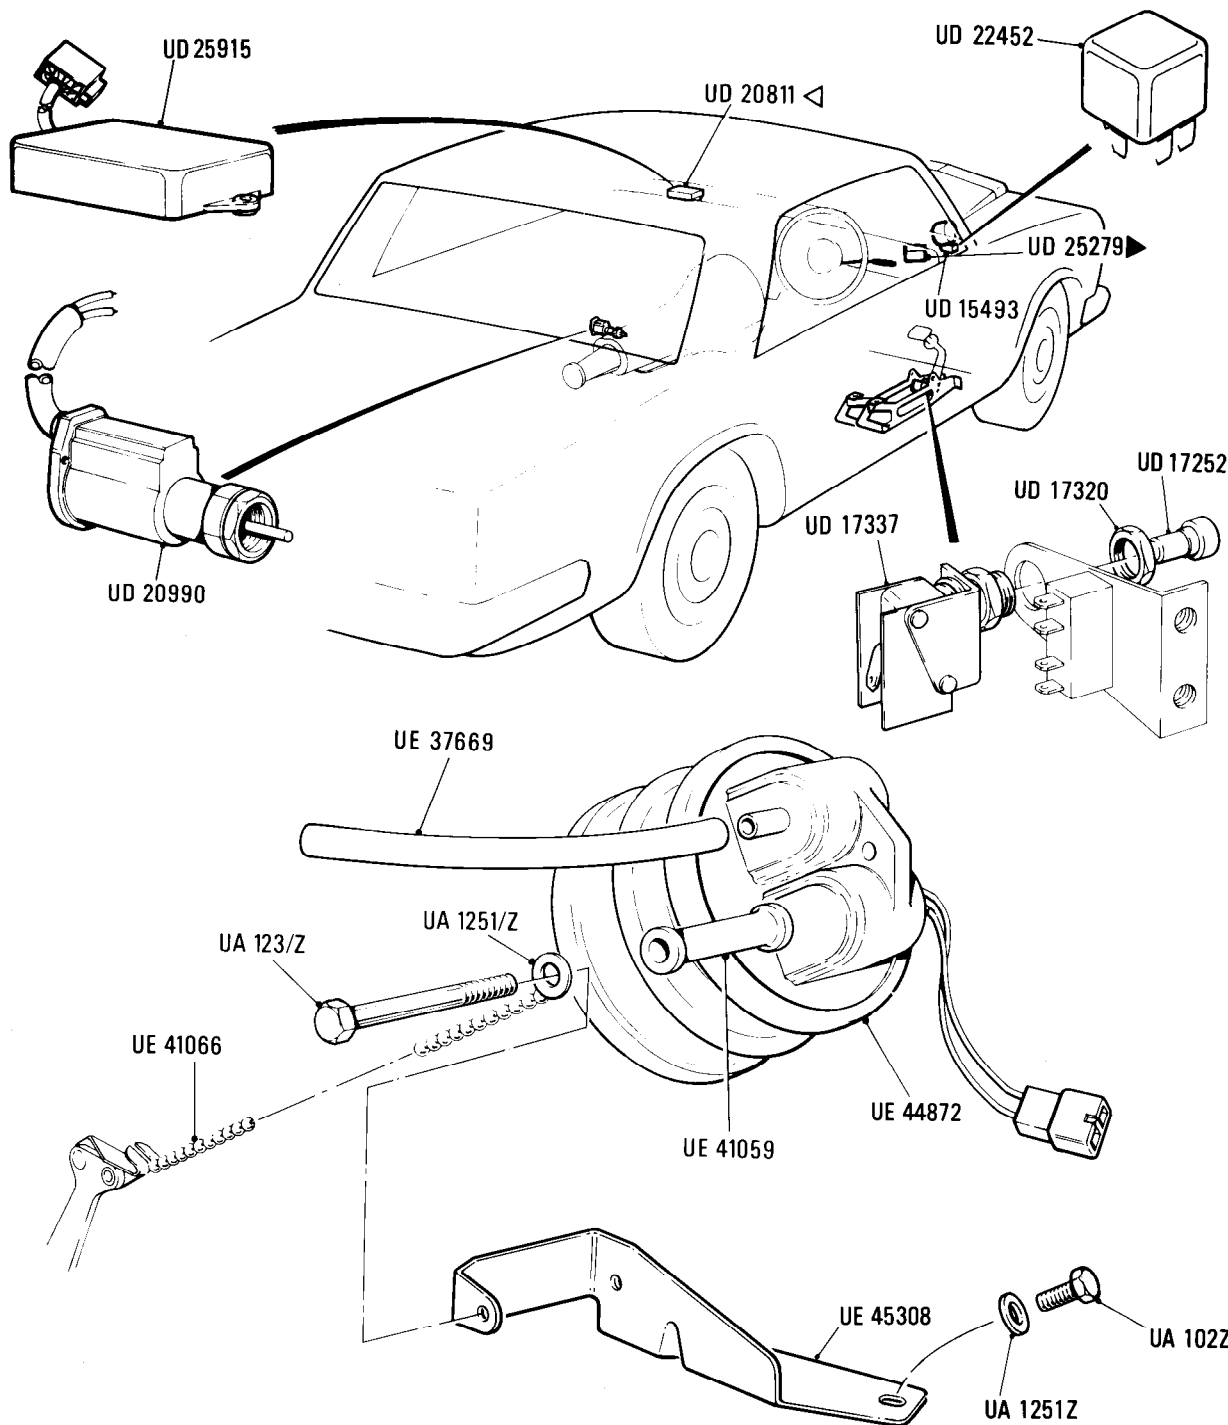

Ms24
•004•00

Rolls-Royce
Silver Spirit
Silver Spur

Bentley
Mulsanne
Eight

Electrical System
Automatic Speed Control
Countries other than N. America & Japan

Car serial number

Silver Spirit & Bentley Mulsanne
SCAZS0004GCX15347, 15349, 15350,
15351, 15352, 15353, 15397
to 16930

Silver Spur
SCAZN0005GCX15364, 15371, 15375,
15416, 15417, 15420, 15424,
to 16970

Bentley Eight
SCBZS8001GCH15318, 15376, 15378 to 16954

Parts marked thus * refer to Additional Information below

◁Left-hand ▷Right-hand

Additional Information

© Rolls-Royce Motor Cars Limited 1990