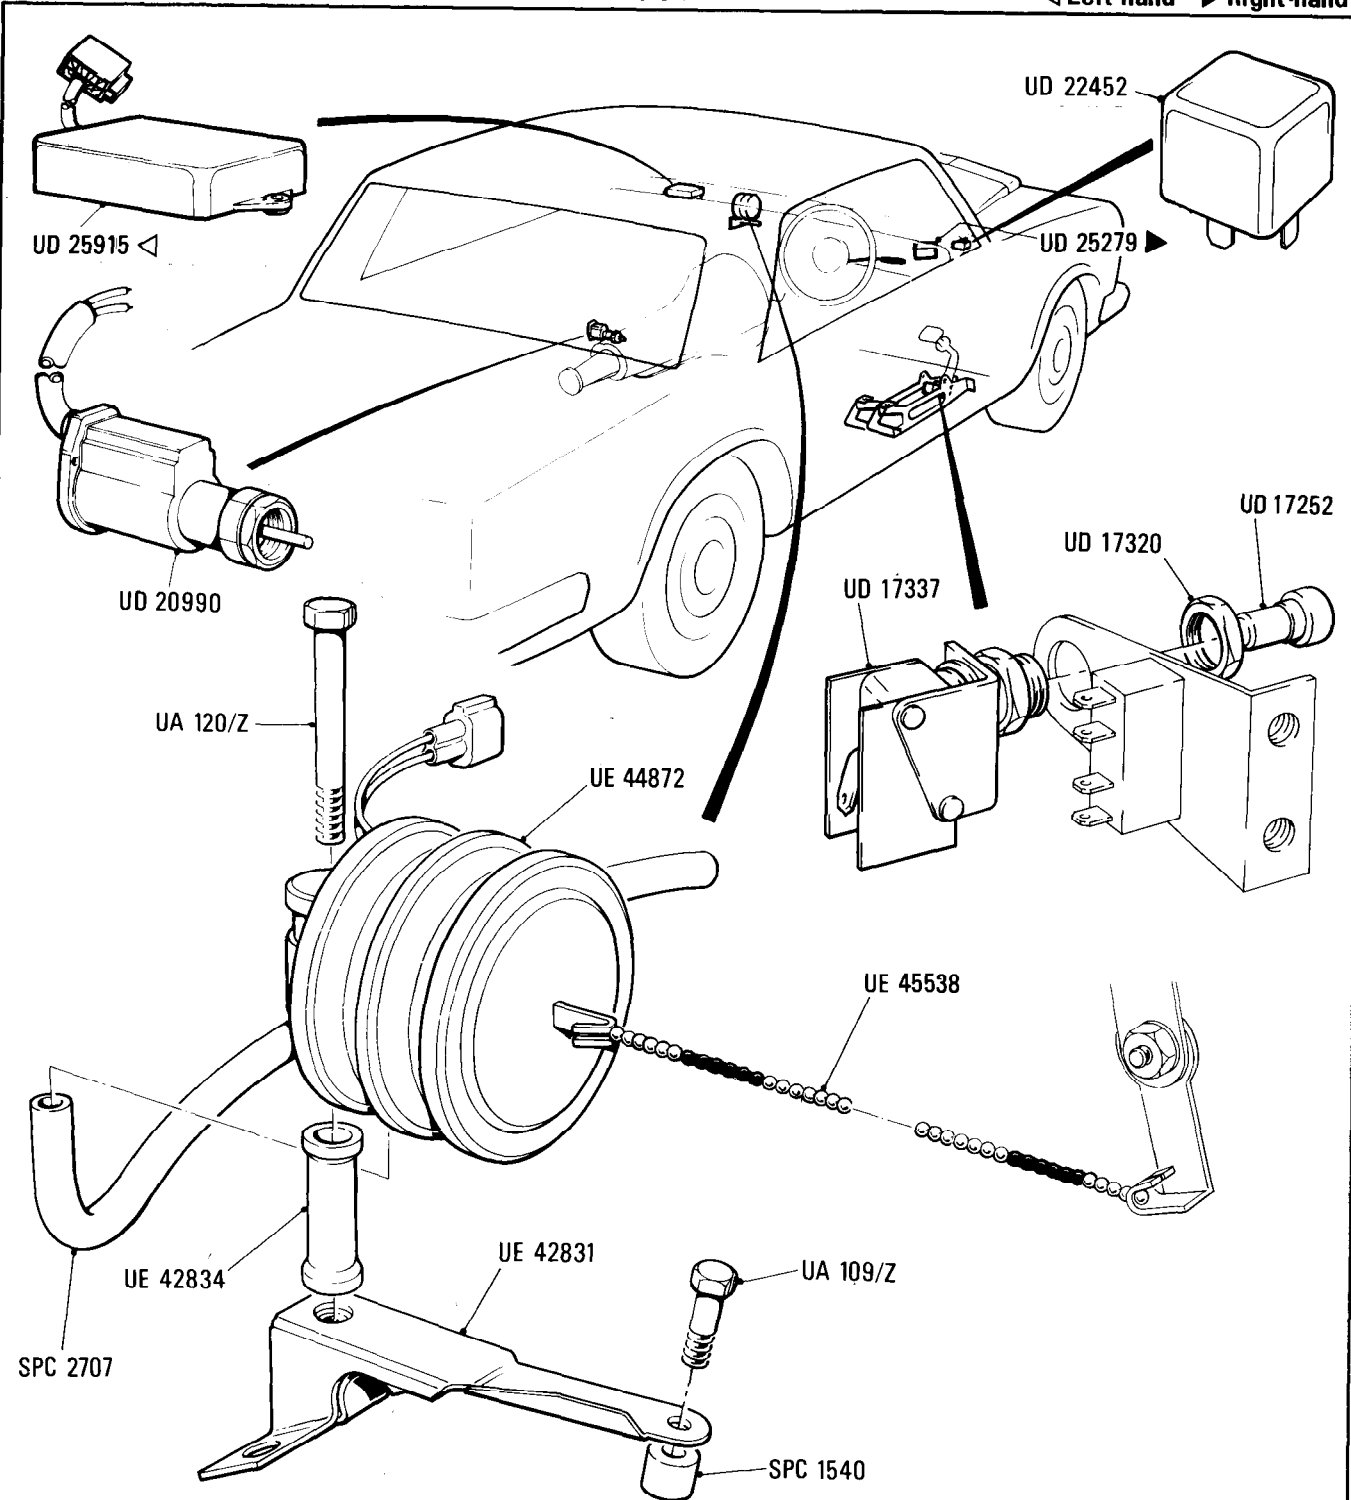

Ms24
•011•00

Rolls-Royce
Silver Spirit
Silver Spur

Bentley
Mulsanne

Electrical System
Automatic Speed Control
Cars for N. America, California, & Japan

Parts marked thus * refer to Additional Information below

◀ Left-hand ▶ Right-hand

Car serial number

Silver Spirit & Bentley Mulsanne
SCAZS42ADCX06350, 06351, 06357, 06388,
06390, 06408, 06454, 06510, 06521, 06547,
06609 to 09187, 09193, 09194, 09196, 09199,
09202 to 16930

Silver Spur
SCAZN42A7DCX06433, 06485, 06492,
06586, 06596, 06653, 06657, 06708,
06711, 06712, 06714, 06715, 06717,
06718, 06720, 06721, 06723, 06724,
06726, 06778, 06780, 06784, 06785,
06789, 06792, 06793, 06795, 06842,
06844, 06847, 06849, 06850, 06853,
06855 to 16970

Additional Information

© Rolls-Royce Motor Cars Limited 1990