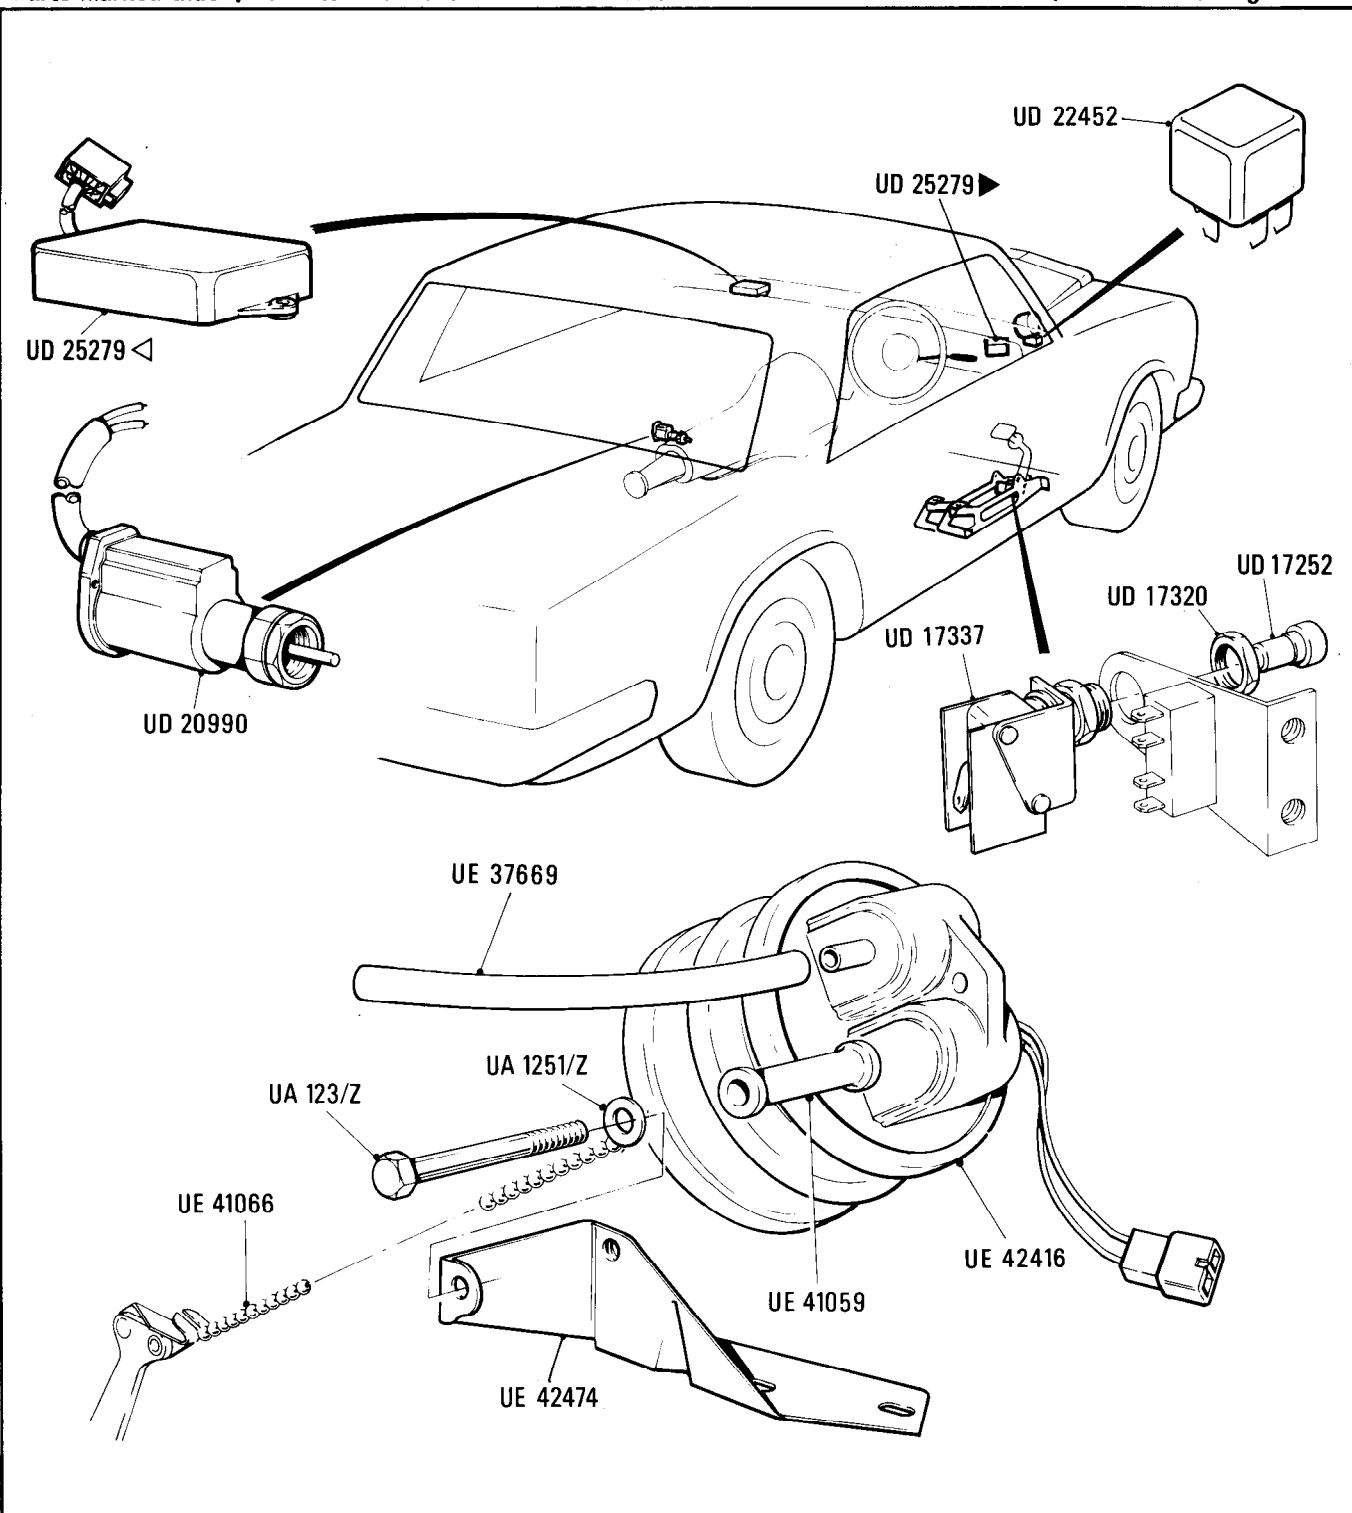

Ms24
•001•00

Rolls-Royce Bentley
Silver Spirit Silver Spirit
Silver Spur Mulsanne

Electrical System

Automatic Speed Control

Cars for Countries other than N. America & Japan

Parts marked thus * refer to Additional Information below

◀ Left-hand ▶ Right-hand

Car serial number

Silver Spirit & Bentley Mulsanne
SCAZS0000ACH01001 to 07219
Except 07210, 07215, 07216, 07217.

Additional Information

© Rolls-Royce Motor Cars Limited 1990