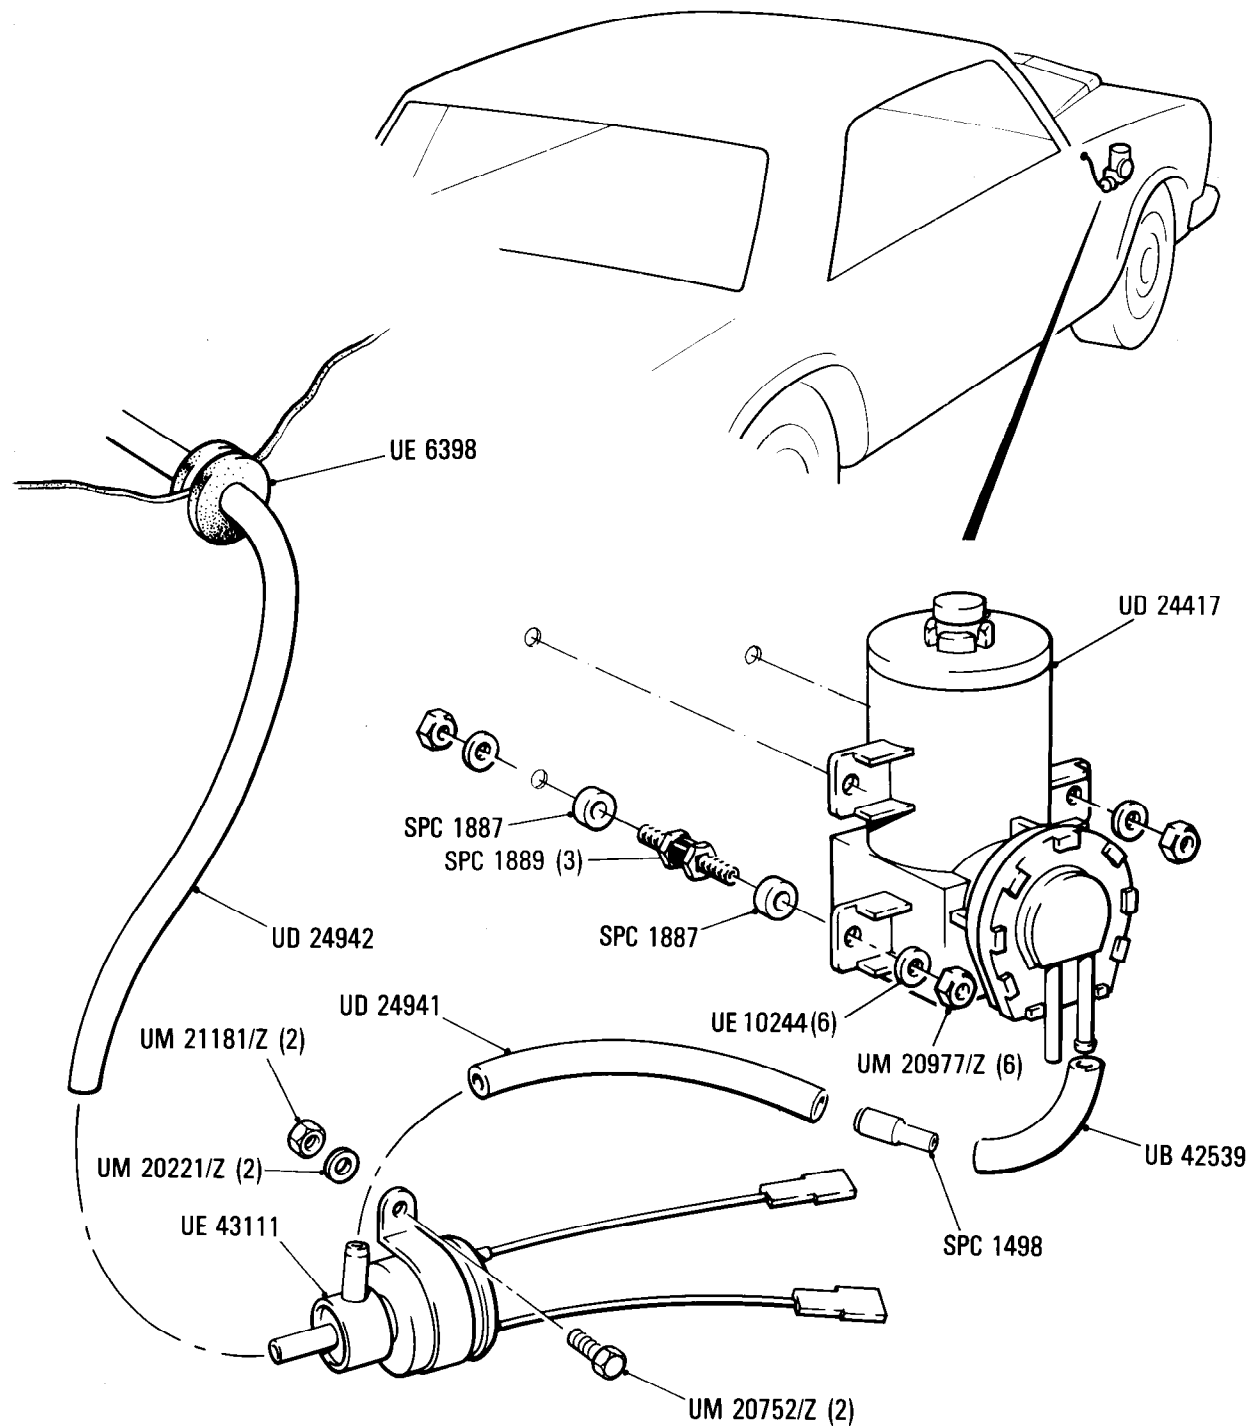

Ms24
·030·00

Rolls-Royce

Bentley
Mulsanne Turbo
Turbo R

Electrical System

Vacuum Pump, Solenoid Valve & Mounting

Car serial number

Mulsanne Turbo
SCBZS0T00BCH04233 to 14162

Turbo R
SCBZS0TOXFCH12834 to 16570

Parts marked thus * refer to Additional Information below

◀ Left-hand ▶ Right-hand

Additional Information

© Rolls-Royce Motor Cars Limited 1990