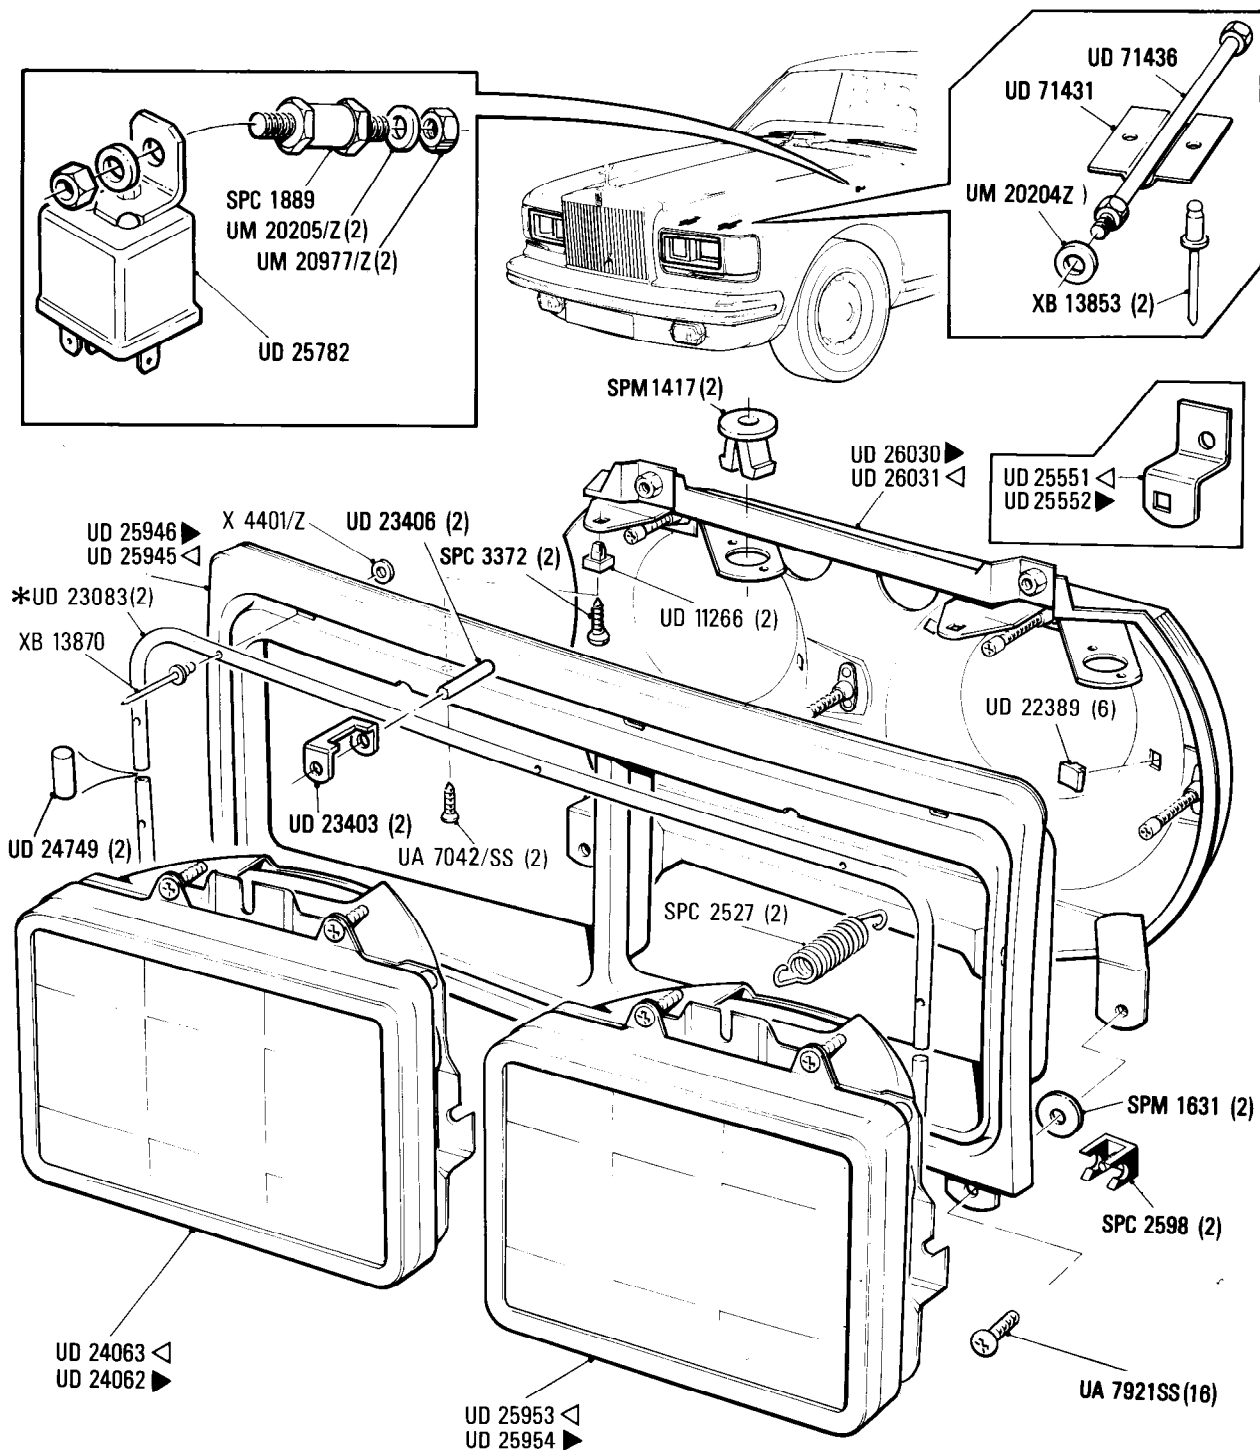

Ms3
•022•02

Rolls-Royce
Silver Spirit
Silver Spur

Bentley

Electrical System Headlamps & Dip Relay – USA only

Car serial number

Silver Spirit
SCAZS00A6KCH23213, 24514 to 27798

Silver Spur
SCAZN00A5KCX23210, 24516 to 27780

Parts marked thus * refer to Additional Information below

◀ Left-hand ▶ Right-hand

Additional Information

* UD 71436 Assembly reach bolt outer
UD 71435 Assembly reach bolt inner

© Rolls-Royce Motor Cars Limited 1990