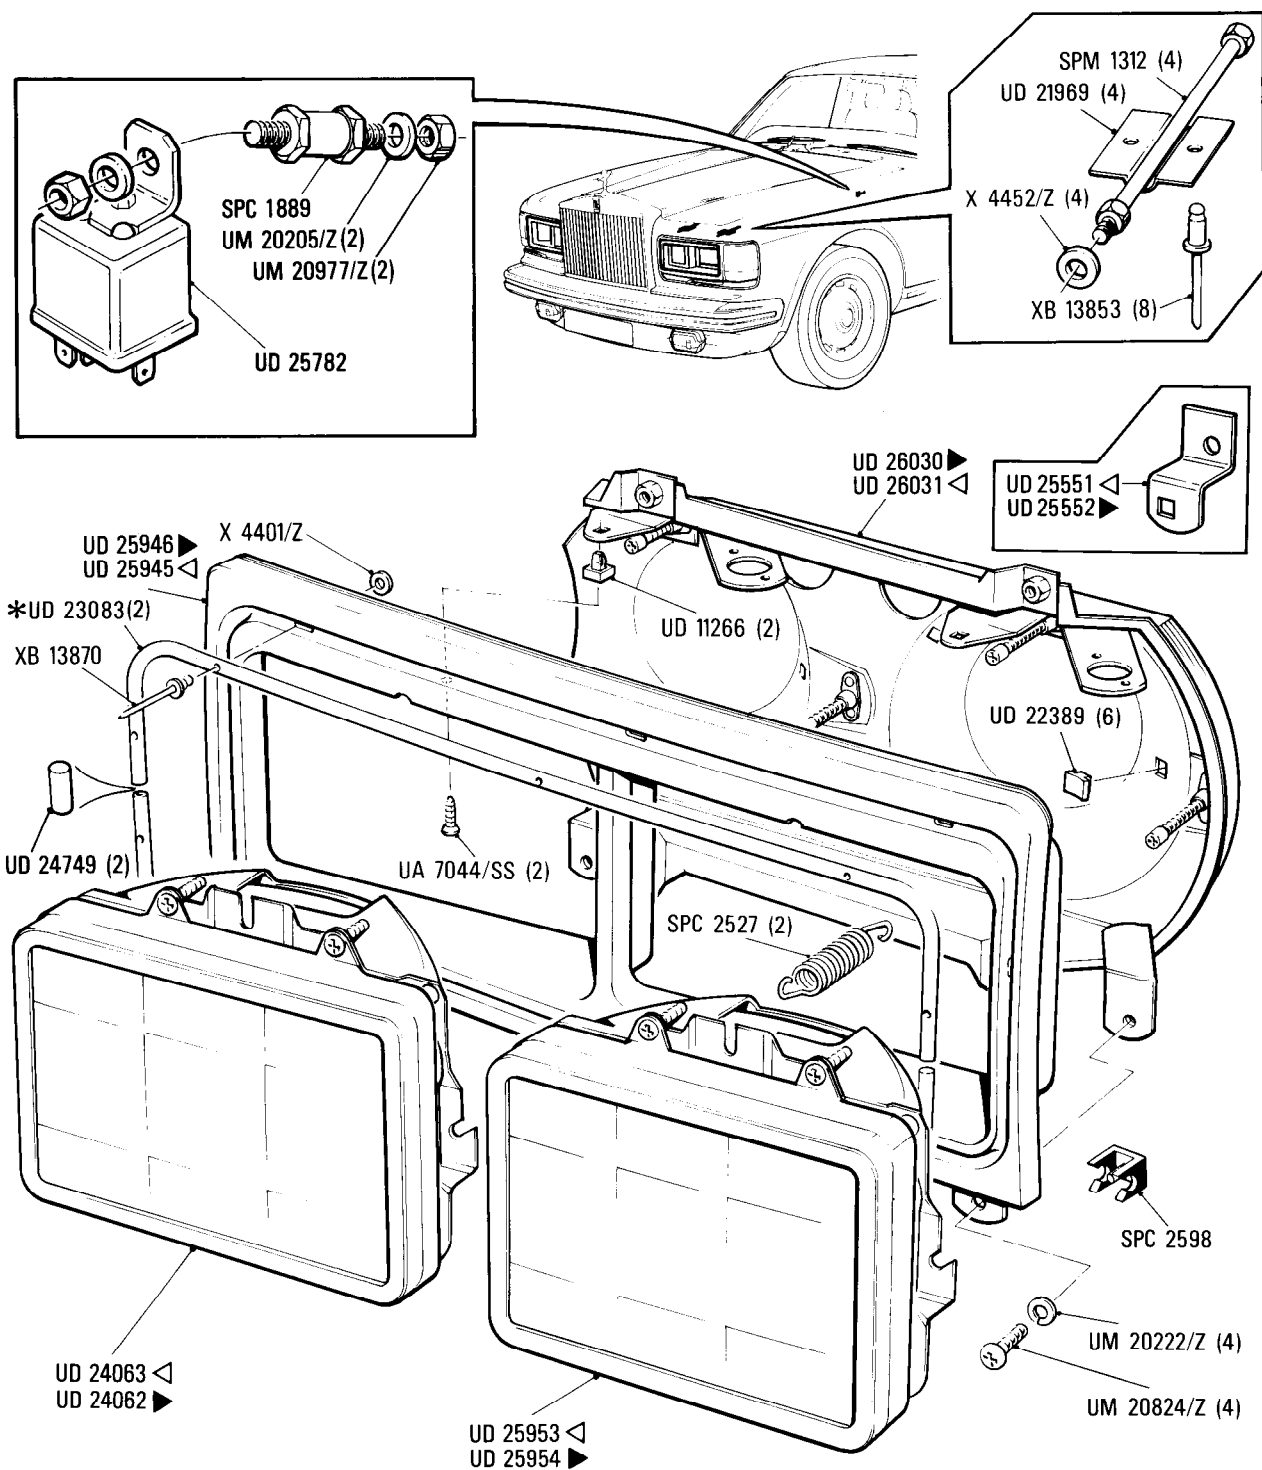

Ms3
•021•02

Rolls-Royce	Bentley
Silver Spirit	Mulsanne
Silver Spur	Eight (Japan only)
Silver Spur	
Limousine	

Electrical System

Headlamps & Dip Relay

USA & Japan

Car serial number

Silver Spirit & Bentley Mulsanne
SCAZS42A3FCX12001 to 27798

Silver Spur
SCAZN42A6FCX12002 to 27780

Parts marked thus * refer to Additional Information below

◁ Left-hand ▷ Right-hand

Additional Information

*UD 24066 Headlamp RH
UD 24067 Headlamp LH
UD 24068 Headlamp RH
UD 24069 headlamp LH

Japan only

*UD 23083 (4 per car)

© Rolls-Royce Motor Cars Limited 1990