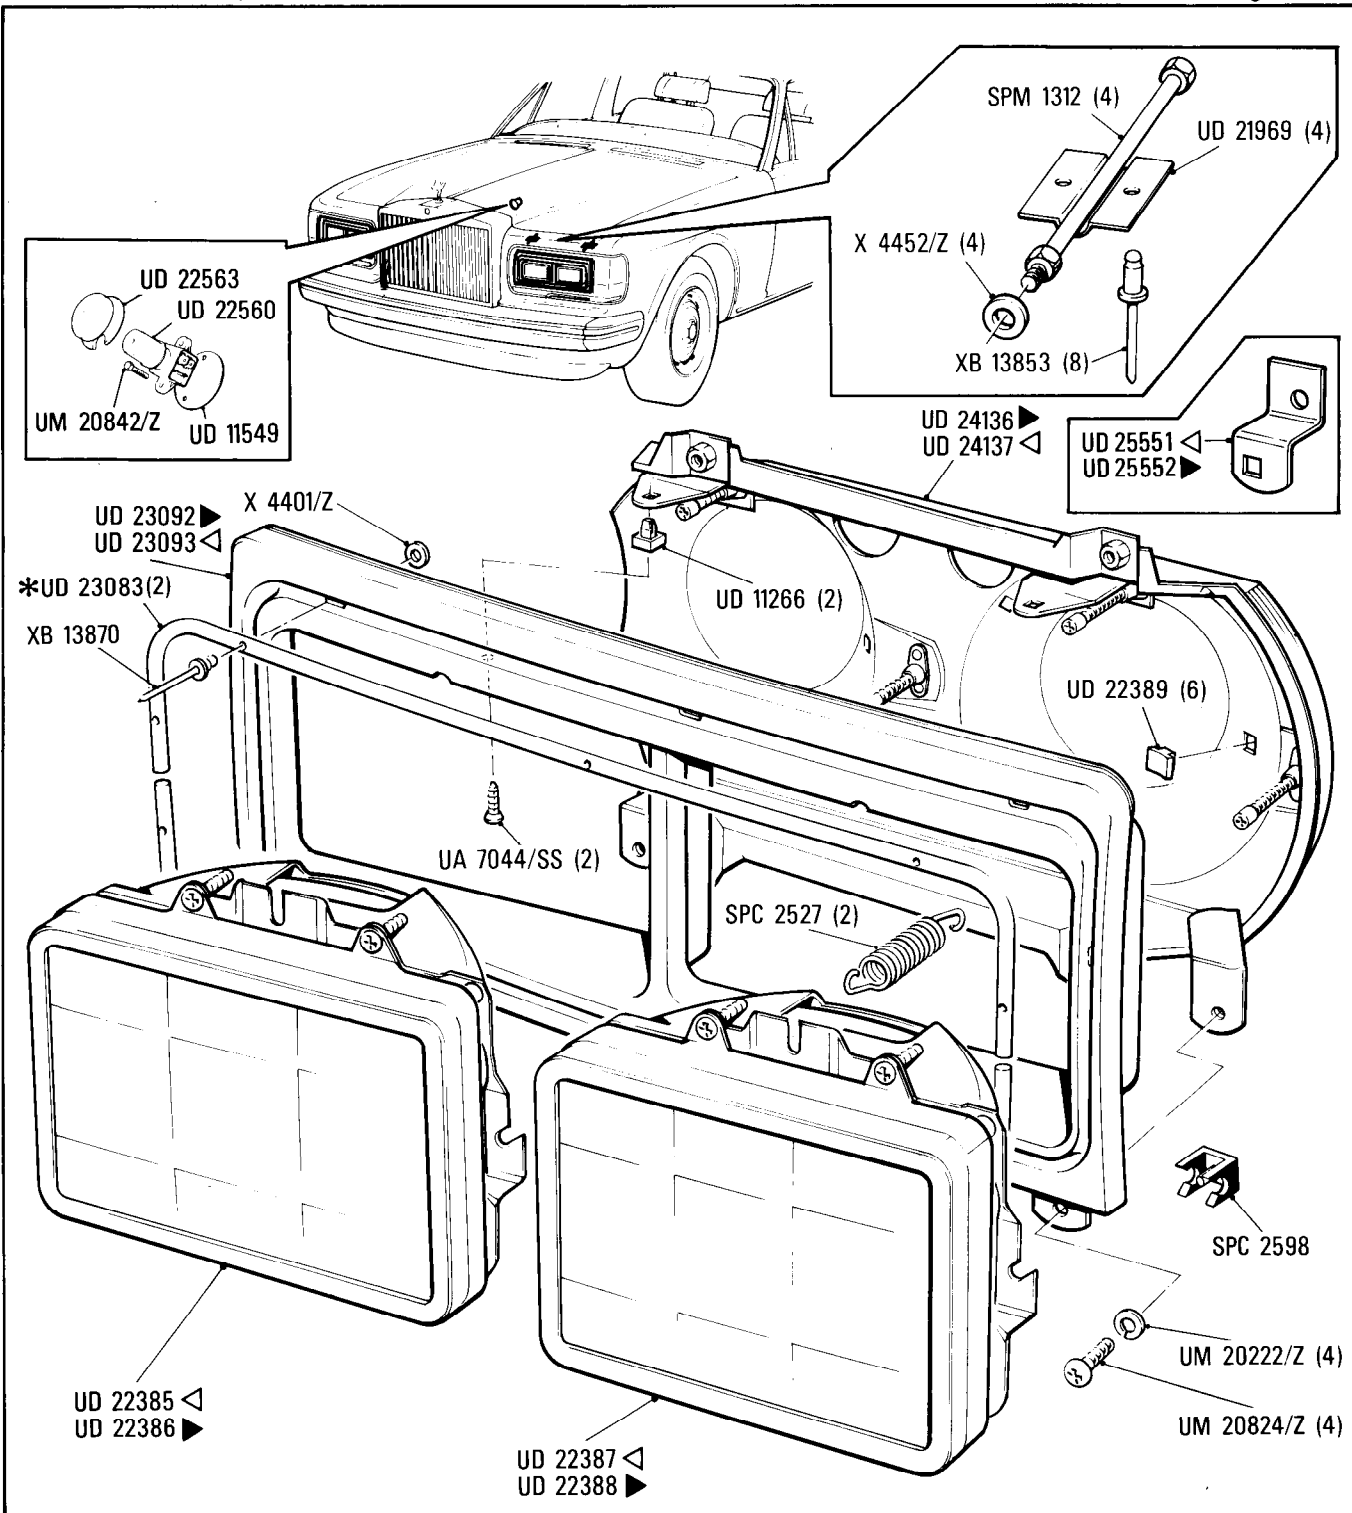

Ms3
·020·00

Rolls-Royce
Silver Spirit
Silver Spur

Bentley
Mulsanne

Electrical System

Headlamps & Dipswitch U.S.A. & Japan

Car serial number

Silver Spirit & Bentley Mulsanne
SCAZS0000ACH01001, 01002 to 12000

Silver Spur
SCAZN0000ACH01006 to 12001

Parts marked thus * refer to Additional Information below

◀ Left-hand ▶ Right-hand

Additional Information

*UD 24062 Headlamp assembly R.H. inner	Halogen Sealed Beam Units	USA only
UD 24063 Headlamp assembly L.H. inner		
UD 25954 Headlamp assembly R.H. outer		
UD 25953 Headlamp assembly L.H. outer		

*UD 24066 Headlamp assembly R.H. inner	Halogen Sealed Beam Units	Japan only
UD 24067 Headlamp assembly L.H. inner		
UD 24068 Headlamp assembly R.H. outer		
UD 24069 Headlamp assembly L.H. outer		

*UD 23083 (4 per car)

© Rolls-Royce Motors Limited 1984