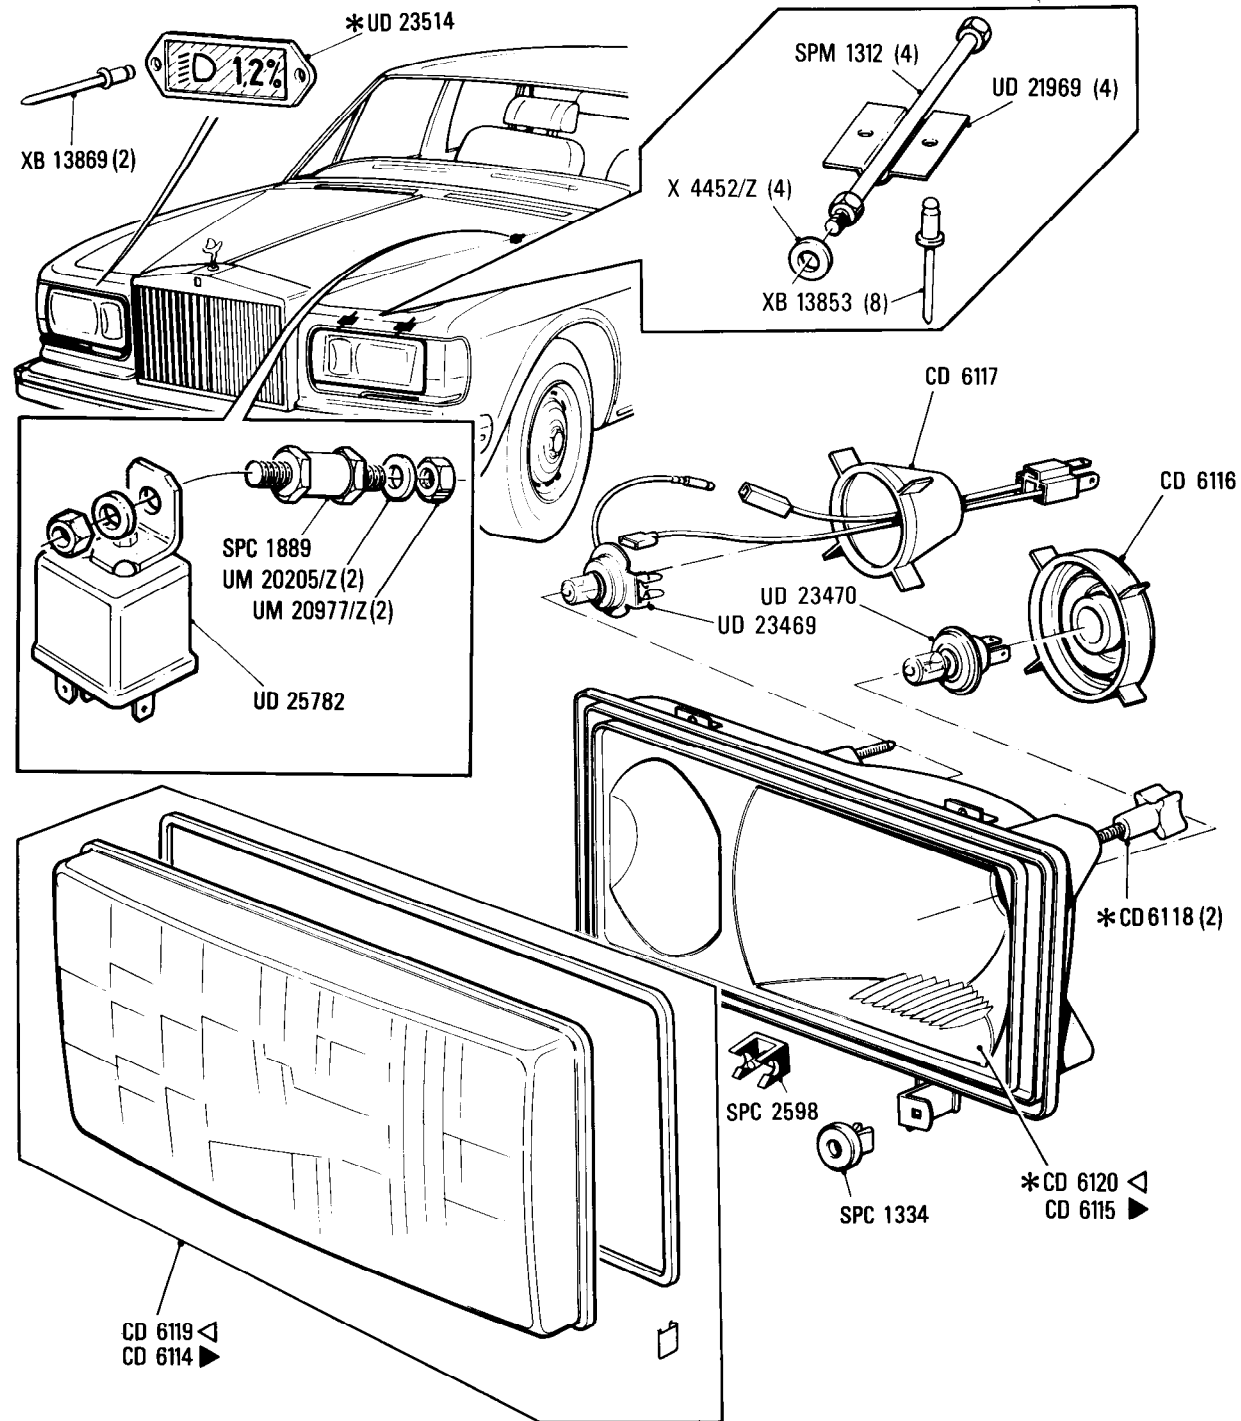

Ms3
•002•05

Rolls-Royce
Silver Spirit
Silver Spur

Bentley
Mulsanne
Mulsanne Turbo
Eight

Electrical System

Headlamps & Dip Relay L.H. European, Canadian,
and Middle East Cars

Parts marked thus * refer to Additional Information below

◁ Left-hand ▷ Right-hand

Car serial number

Silver Spirit
SCAZS0003FCX12003 to 27798

Silver Spur
SCAZN0006FCX12004 to 27780

Bentley Eight
SCBZS8000FCX12597 to 24497

Mulsanne Turbo
SCBZS0T08FCX12005 to 14162

Turbo R
SCBZS0T0XFCH12834 to 23935

Bentley Mulsanne
SCBZS0001FCH12192 to 24501

Additional Information

© Rolls-Royce Motor Cars Limited 1991

* UD 25642 R.H. Headlamp assembly complete
UD 25643 L.H. Headlamp assembly complete
CD 6118 Trimmer screw kit

* CD 6120 } Reflector only
CD 6115 }

* UD 25644 R.H. Headlamp assembly complete
UD 25645 L.H. Headlamp assembly complete
CD 6148 Reflector R.H.
CD 6149 Reflector L.H.
UD 23471 Bulb yellow
CD 6403 Yellow bulb shield
CD 6404 Shield holder

France
only

* UD 23514 Europe 1 & 2 & Middle East only