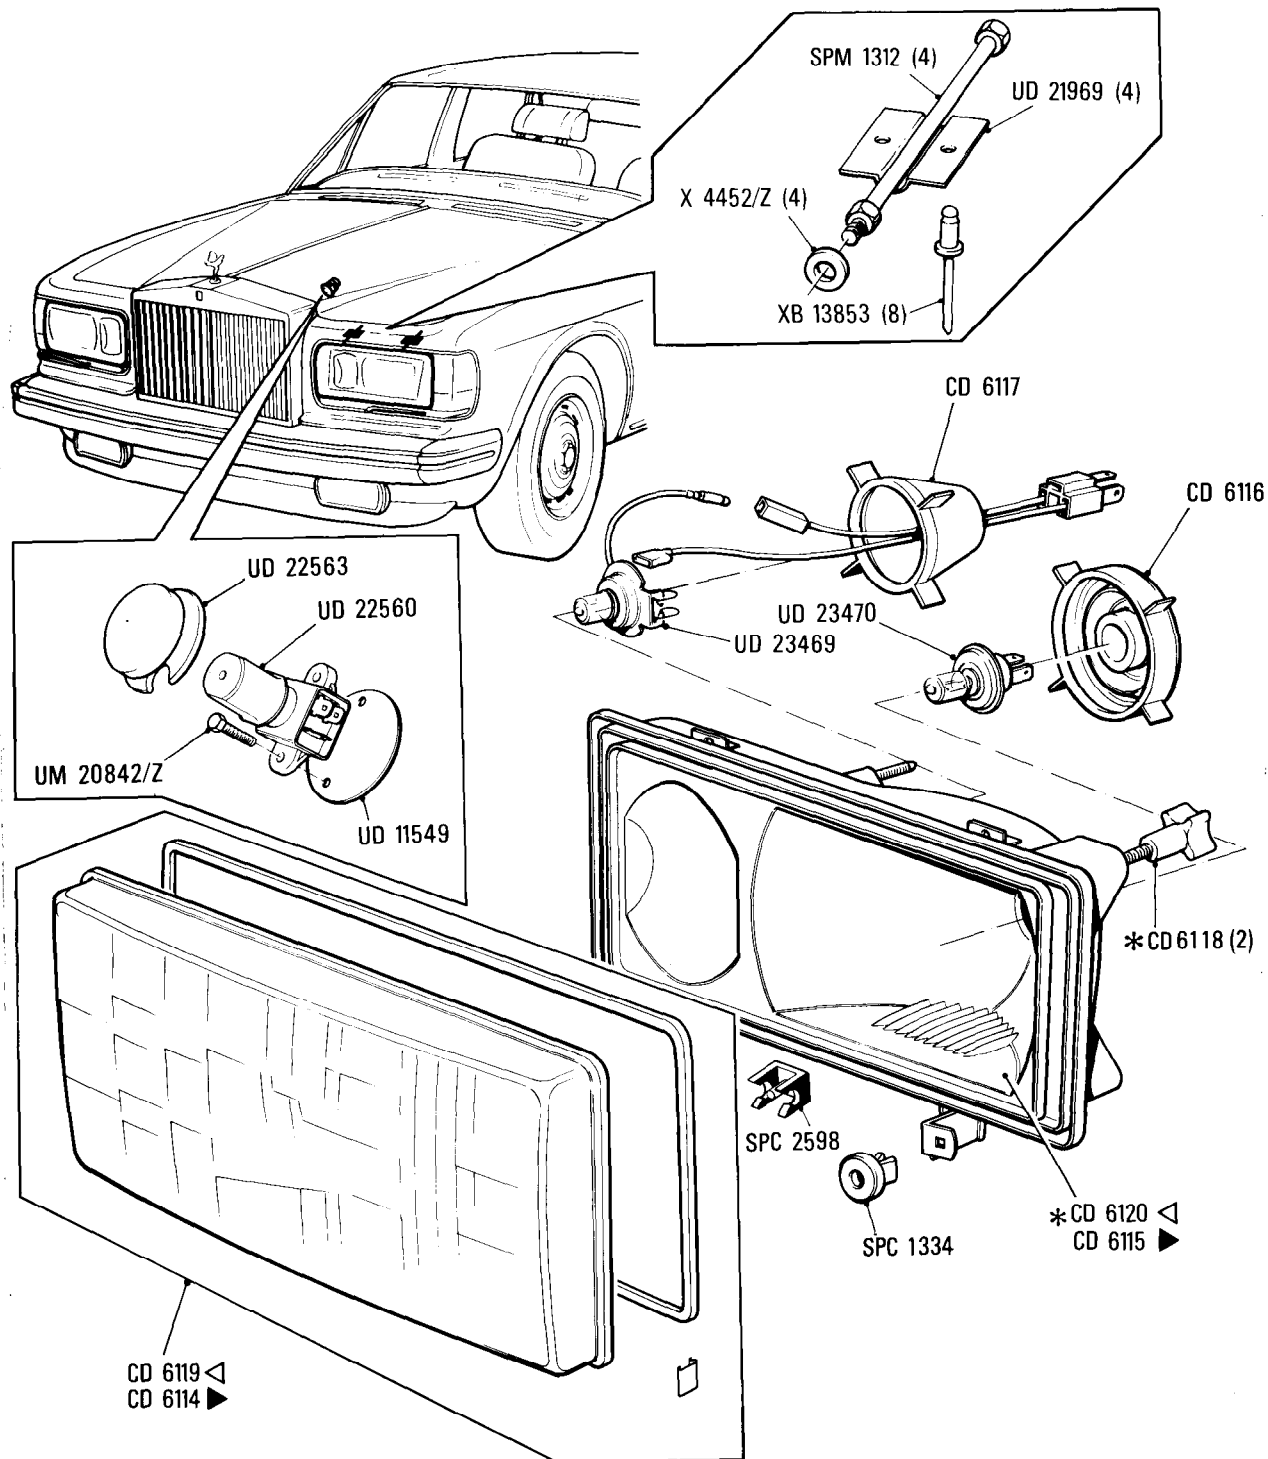

Ms3
·001·04

Rolls-Royce
Silver Spirit
Silver Spur

Bentley
Mulsanne
Mulsanne Turbo

Electrical System

Headlamps & Headlamp Dip Switch

L.H. Drive European Cars

Parts marked thus * refer to Additional Information below

◀ Left-hand ▶ Right-hand

Car serial number

Silver Spirit & Bentley Mulsanne
SCAZS0000ACH01001, 09660 to
12002

Silver Spur
SCAZN0000ACH01006, 10022 to
12003

Mulsanne Turbo
SCBZS0T06CCH05214, 09986 to
12004

Additional Information

*UD 22530 Headlamp Assembly Complete R.H.
UD 22531 Headlamp Assembly Complete L.H.
CD 6118 Trimmer Screw Kit

*UD 23482 Headlamp assembly complete R.H.
UD 23483 Headlamp assembly complete L.H.
CD 6148 Reflector assembly R.H.
CD 6149 Reflector assembly L.H.
UD 23471 Bulb yellow

France only

CD 6403 Yellow pot
CD 6404 Retainer yellow pot

*CD 6120
CD 6115] - Reflector only

© Rolls-Royce Motors Limited 1984