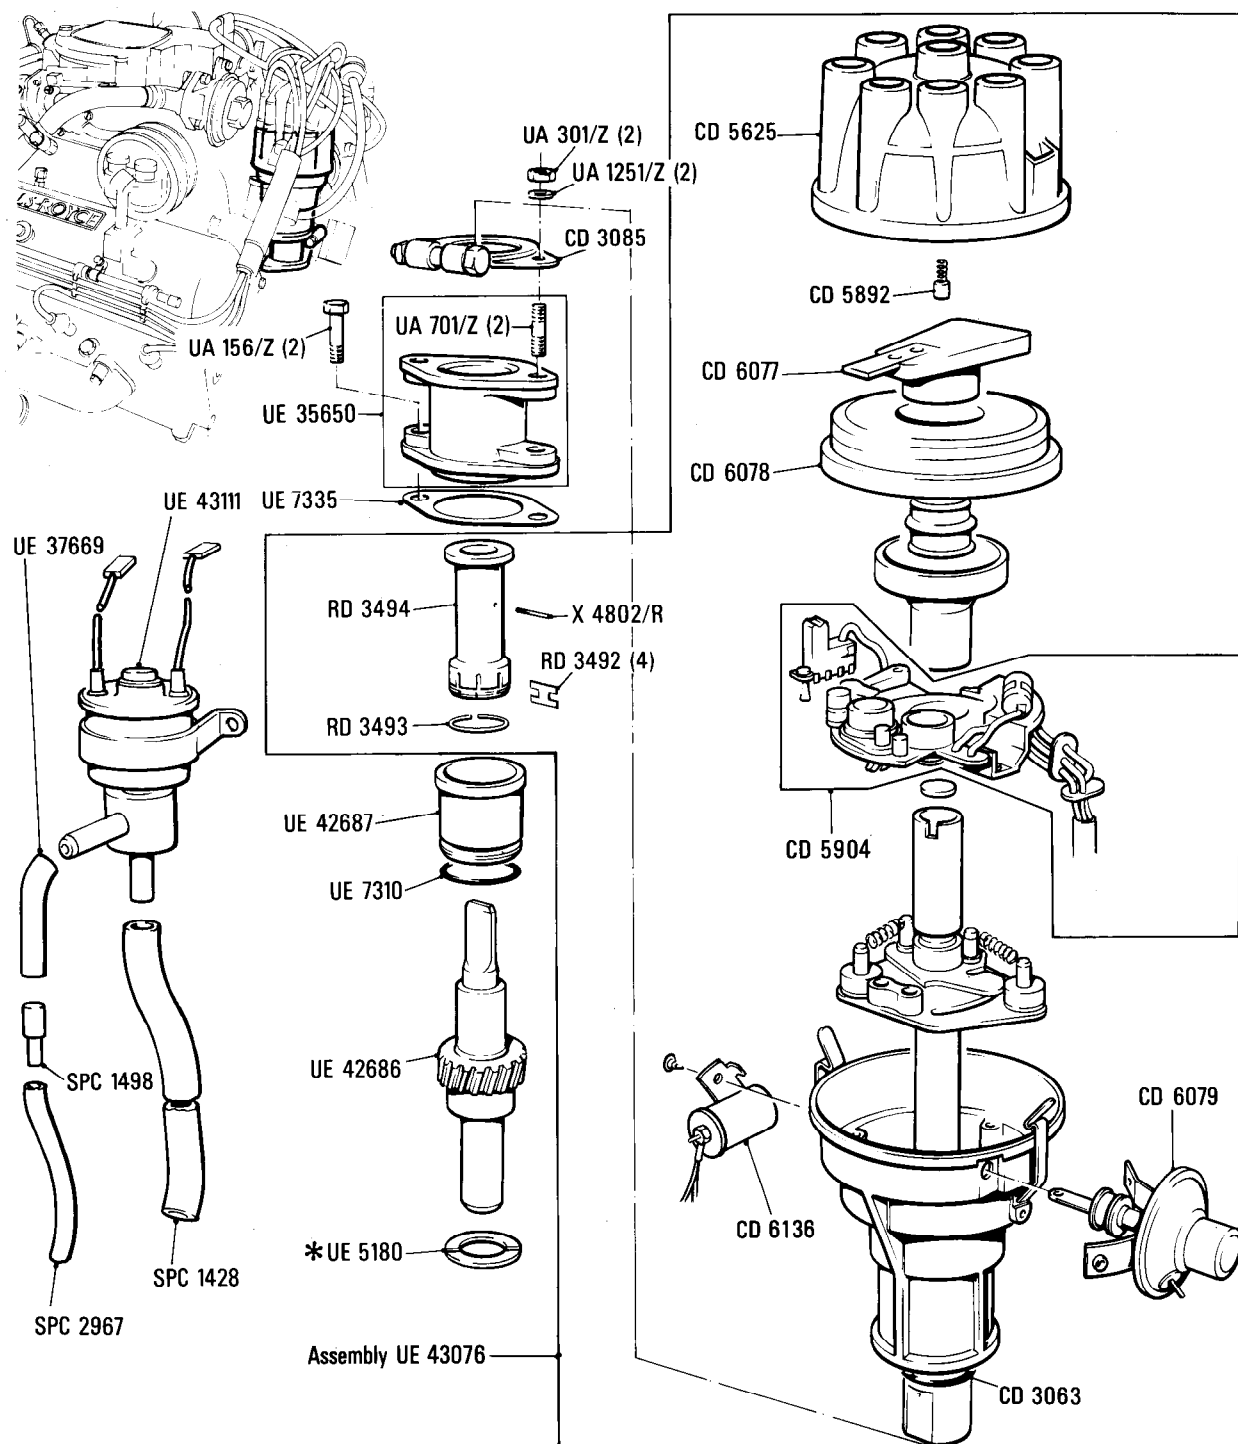

Silver Spur
SCAZ0000ACX01540 to 06363 except 06305

Parts marked thus * refer to Additional Information below

◀ Left-hand ▶ Right-hand

Additional Information

© Rolls-Royce Motors Limited 1984

* UE 5180
UE 6301] — Alternatives