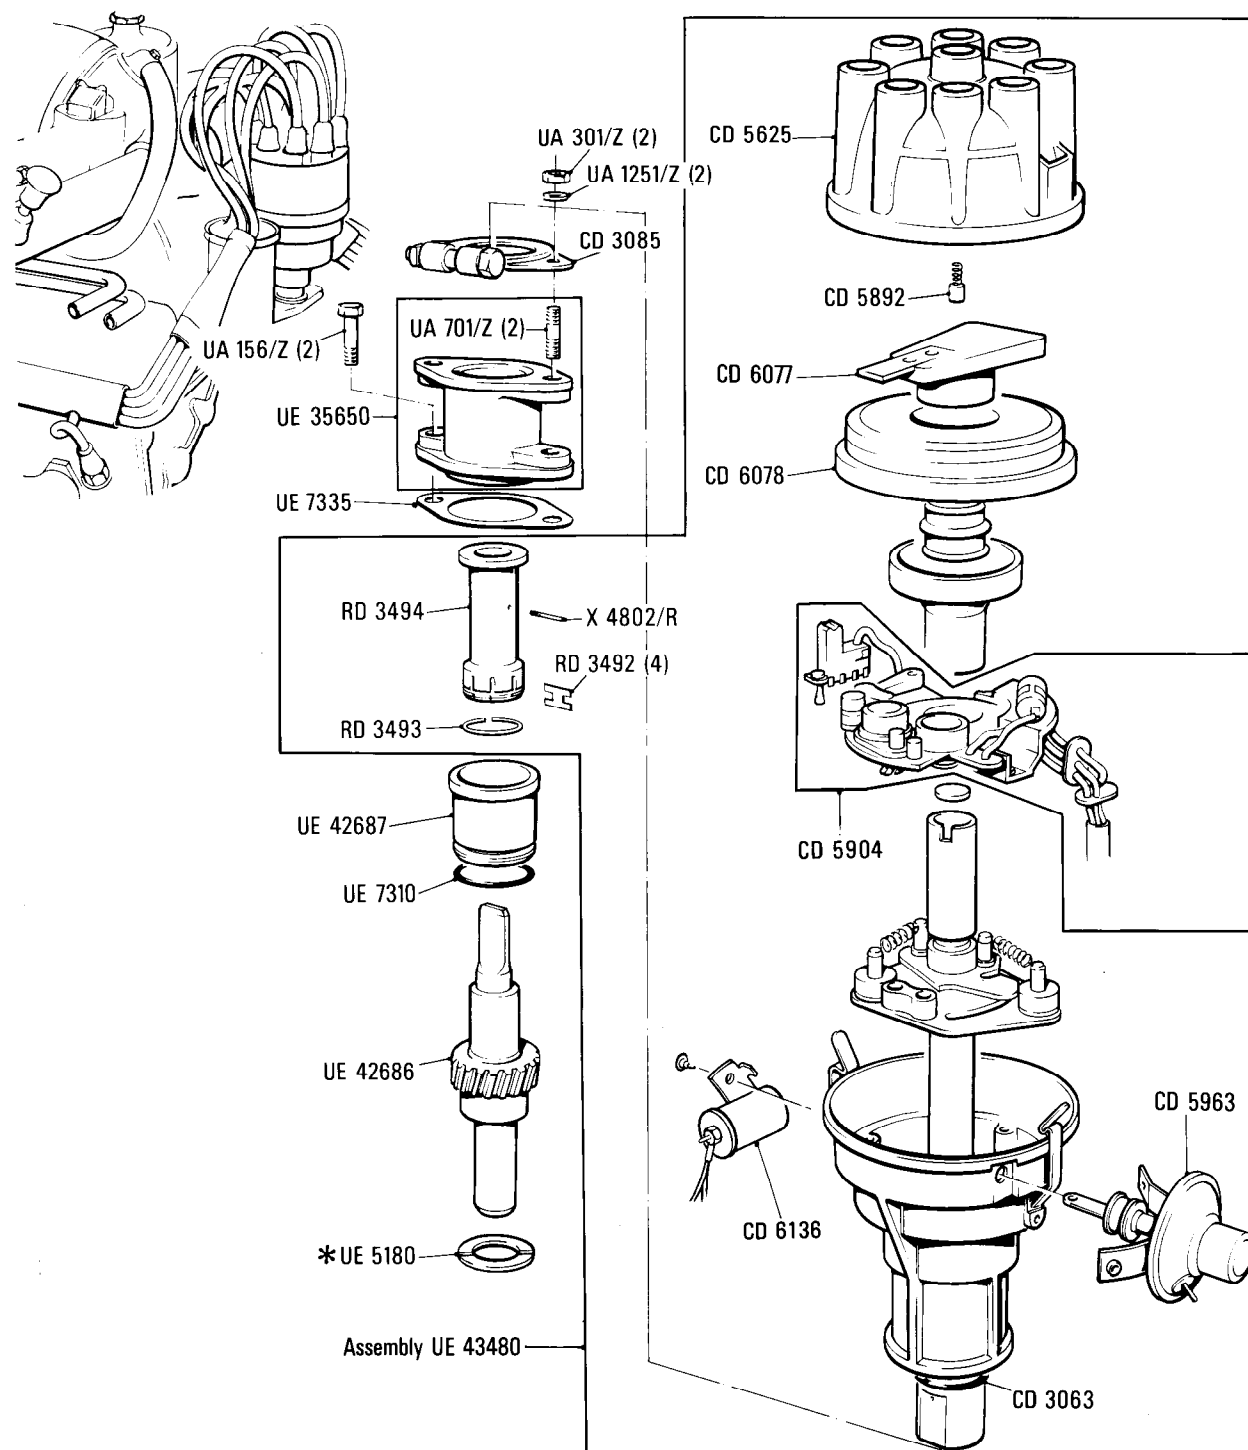

Me 2
•040•03

Rolls-Royce
Silver Spirit
Silver Spur

Bentley
Mulsanne

Electrical System Ignition Distributor Cars for Australia

Car serial number

Silver Spirit & Bentley Mulsanne
SCAZS0000ACH01134 to 06509

Parts marked thus * refer to Additional Information below

◀ Left-hand ▶ Right-hand

Additional Information

© Rolls-Royce Motors Limited 1984

*UE 5180
UE 6301 } Alternative