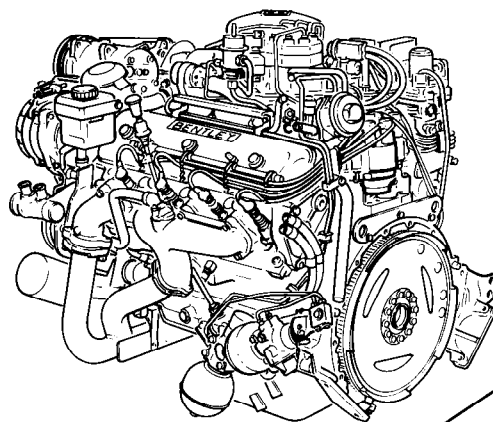

Car serial number

Turbo R
SCBZR04A0KCH23211, 23212, 23214,
23215, 23217, 23218, 23219, 24519,
24567 to 27793

Parts marked thus * refer to Additional Information below

◀ Left-hand ▶ Right-hand

Assembly UE 46151