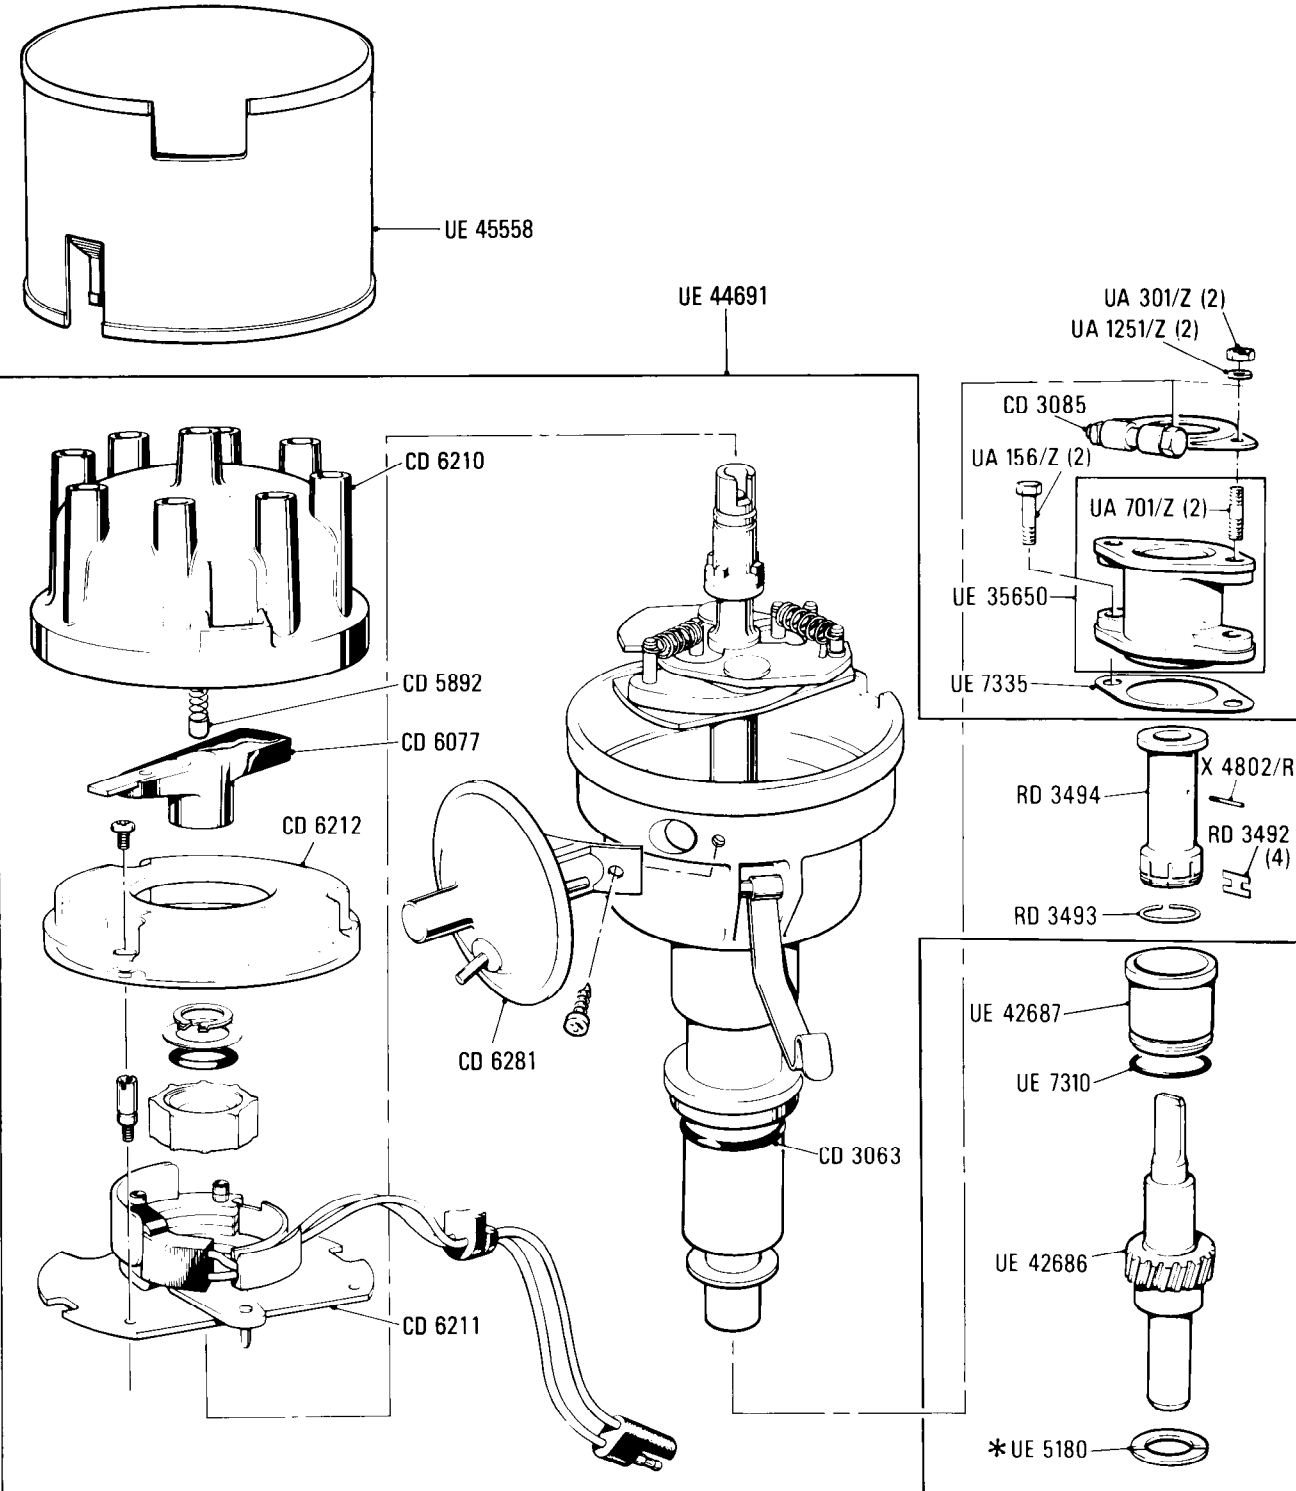

Me2
•042•01

Rolls-Royce
Silver Spirit
Silver Spur

Bentley
Mulsanne

Electrical System

Ignition Distributor Cars for Australia

Car serial number

Parts marked thus * refer to Additional Information below

◀ Left-hand ▶ Right-hand

Silver Spirit & Bentley Mulsanne
SCAZS0001DCH06751 to 16930

Silver Spur
SCAZN0003DCH06645 to 16970

Additional Information

© Rolls-Royce Motors Limited 1984

*UE 5180
UE 6301 } Alternatives