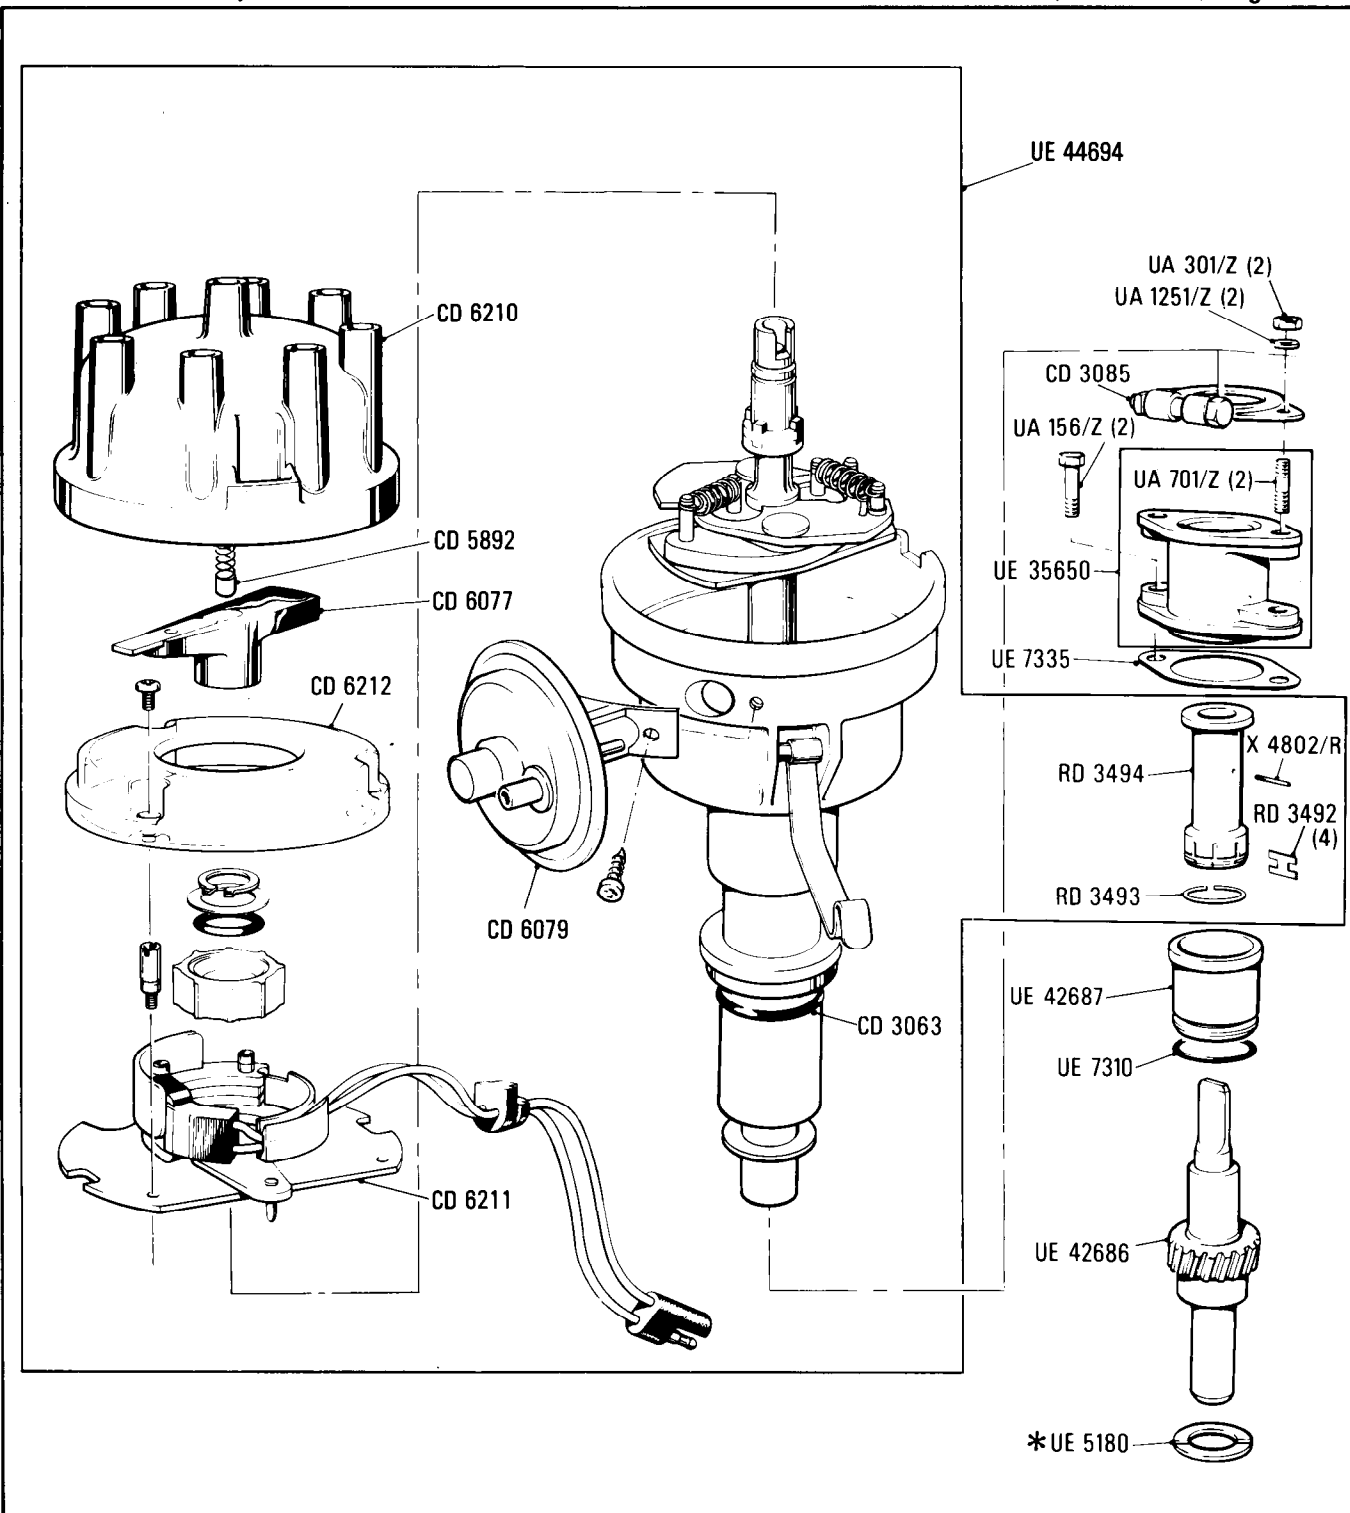

Me2
• 021 • 01

Rolls-Royce
Silver Spirit
Silver Spur

Bentley
Mulsanne

Electrical System
Ignition Distributor
Cars for N. America, California, & Japan

Car serial number

Silver Spirit & Bentley Mulsanne
SCAZS42A3DCX06339 to 12000

Silver Spur
SCAZN42A9DCX06305
SCAZN42A3DCX06364 to 12001

Parts marked thus * refer to Additional Information below

◀ Left-hand ▶ Right-hand

Additional Information

© Rolls-Royce Motors Limited 1984