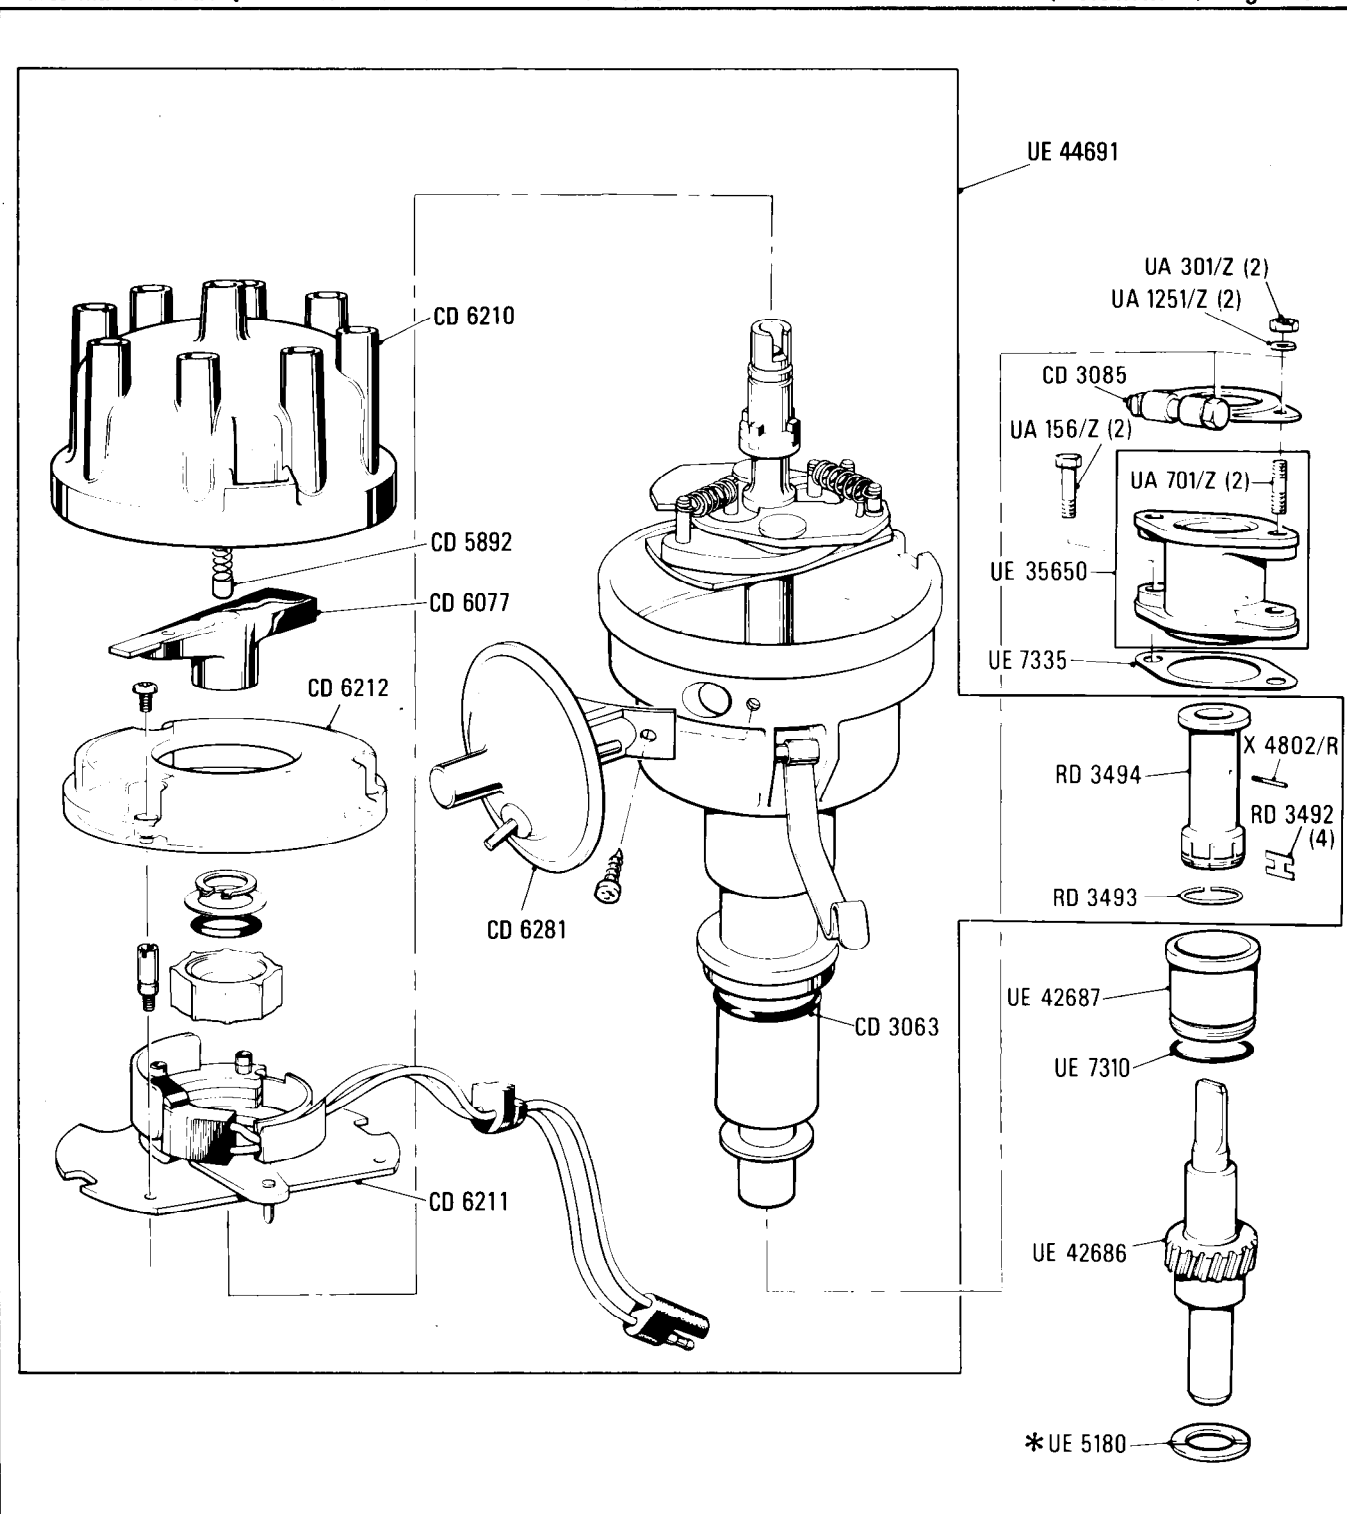

Car serial number

Silver Spirit & Bentley Mulsanne
SCAZS0000CCH06510 to 06750

Silver Spur
SCAZD0000DCH07139 to 06644

Parts marked thus * refer to Additional Information below

◀ Left-hand ▶ Right-hand

Additional Information