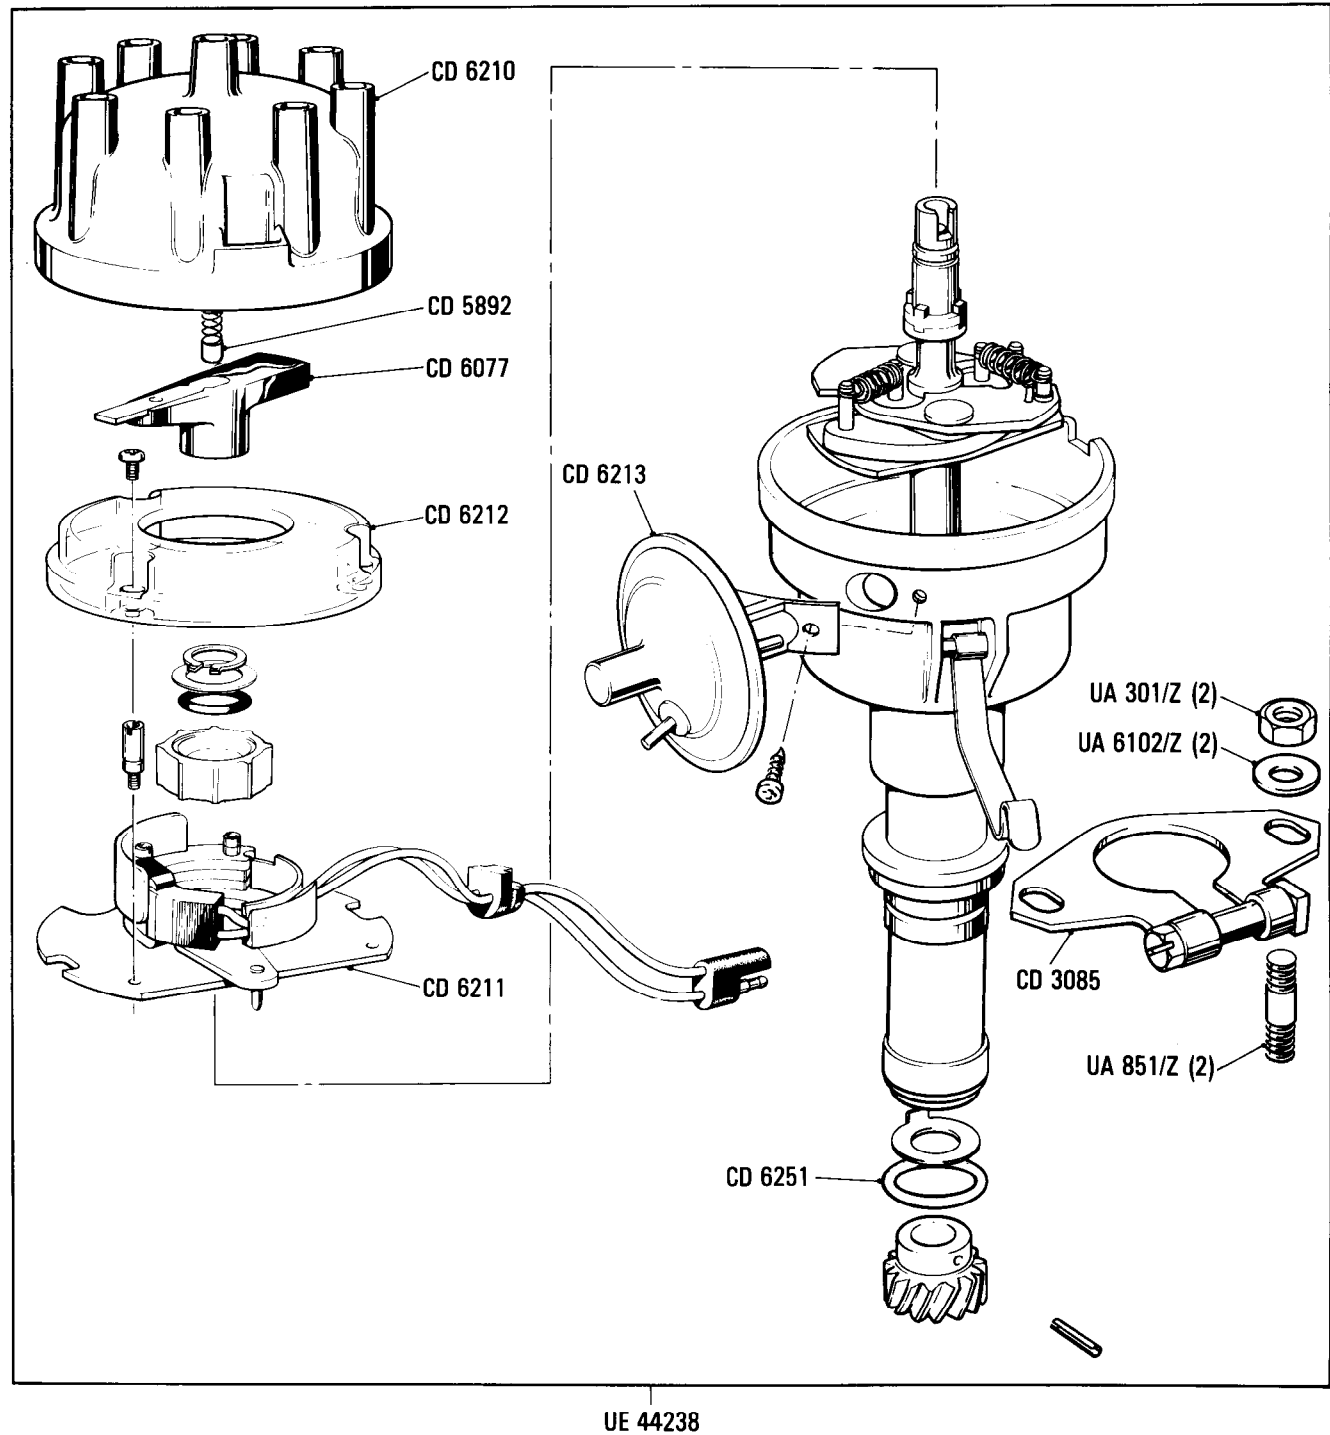

Me2
·060·01

Rolls-Royce

Bentley
Mulsanne
Turbo

Electrical System Ignition Distributor

Car serial number

SCBZS0T0CCH04233 to 12004

Parts marked thus * refer to Additional Information below

◀ Left-hand ▶ Right-hand

Additional Information

© Rolls-Royce Motors Limited 1984