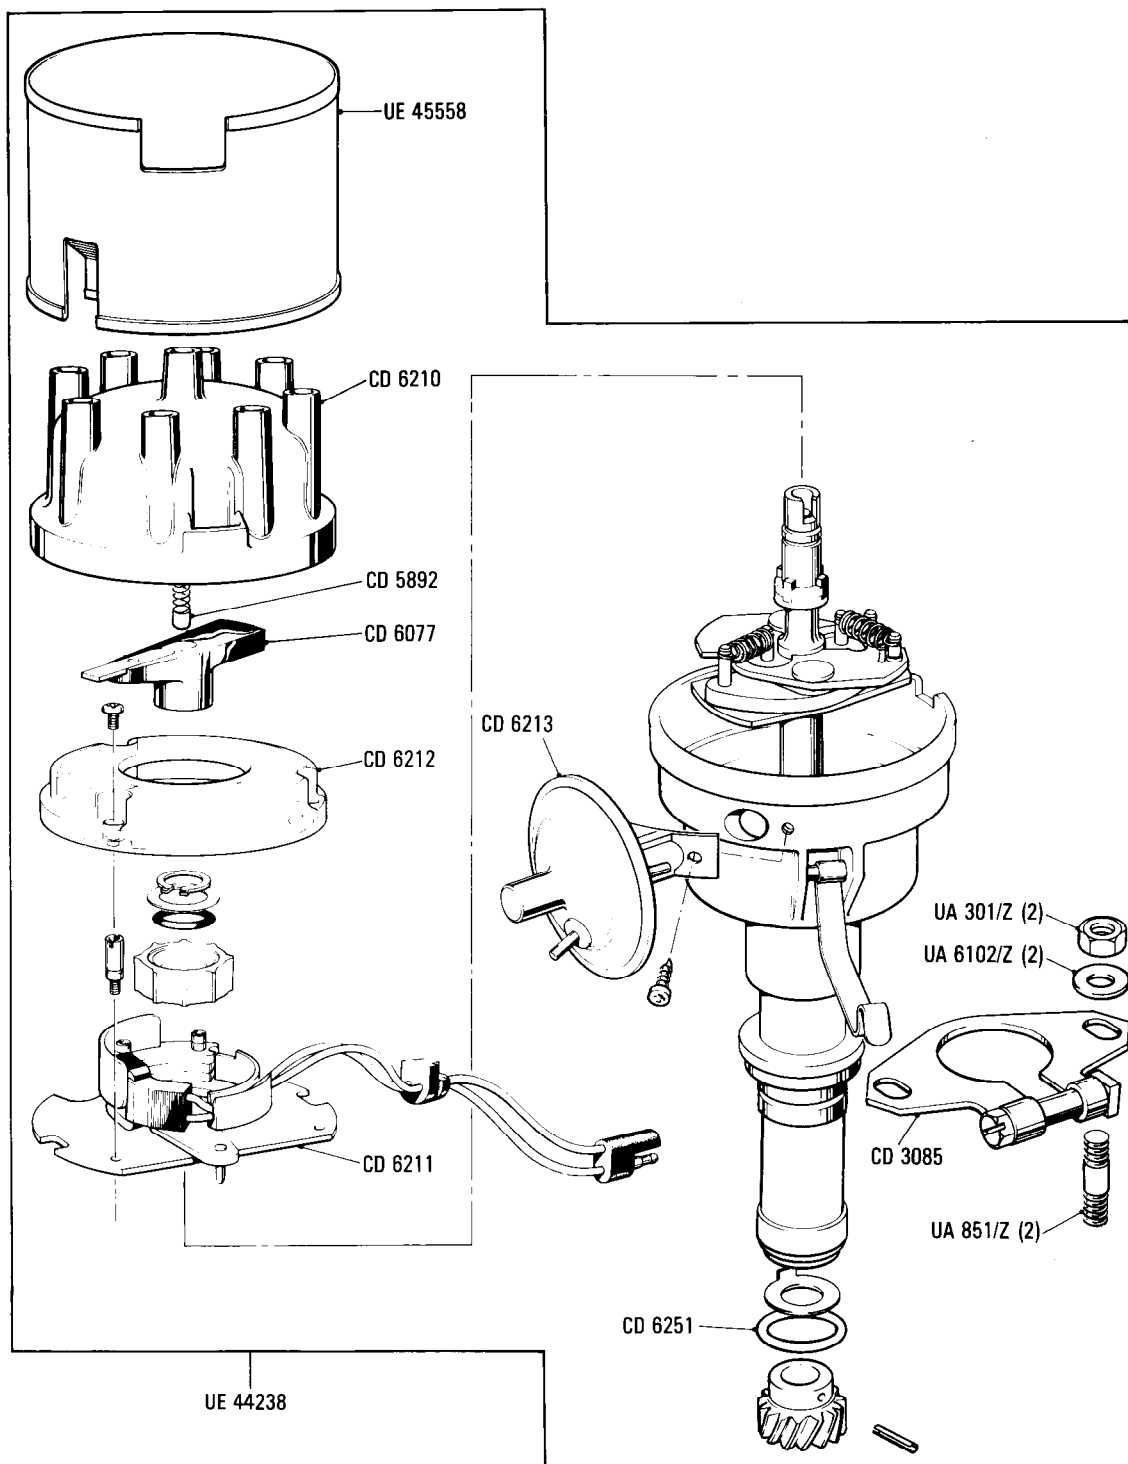

Me2
·061·01

Rolls-Royce

Bentley
Mulsanne Turbo

Electrical System Ignition Distributor

Car serial number

SCBZS0T09FCX1 2005 to 12931 Except
12577, 12580, 12644, 12646, 12735,
12825, 12579, 12643, 12645, 12686,
12736

Parts marked thus * refer to Additional Information below

◀ Left-hand ▶ Right-hand

Additional Information

© Rolls-Royce Motors Limited 1984