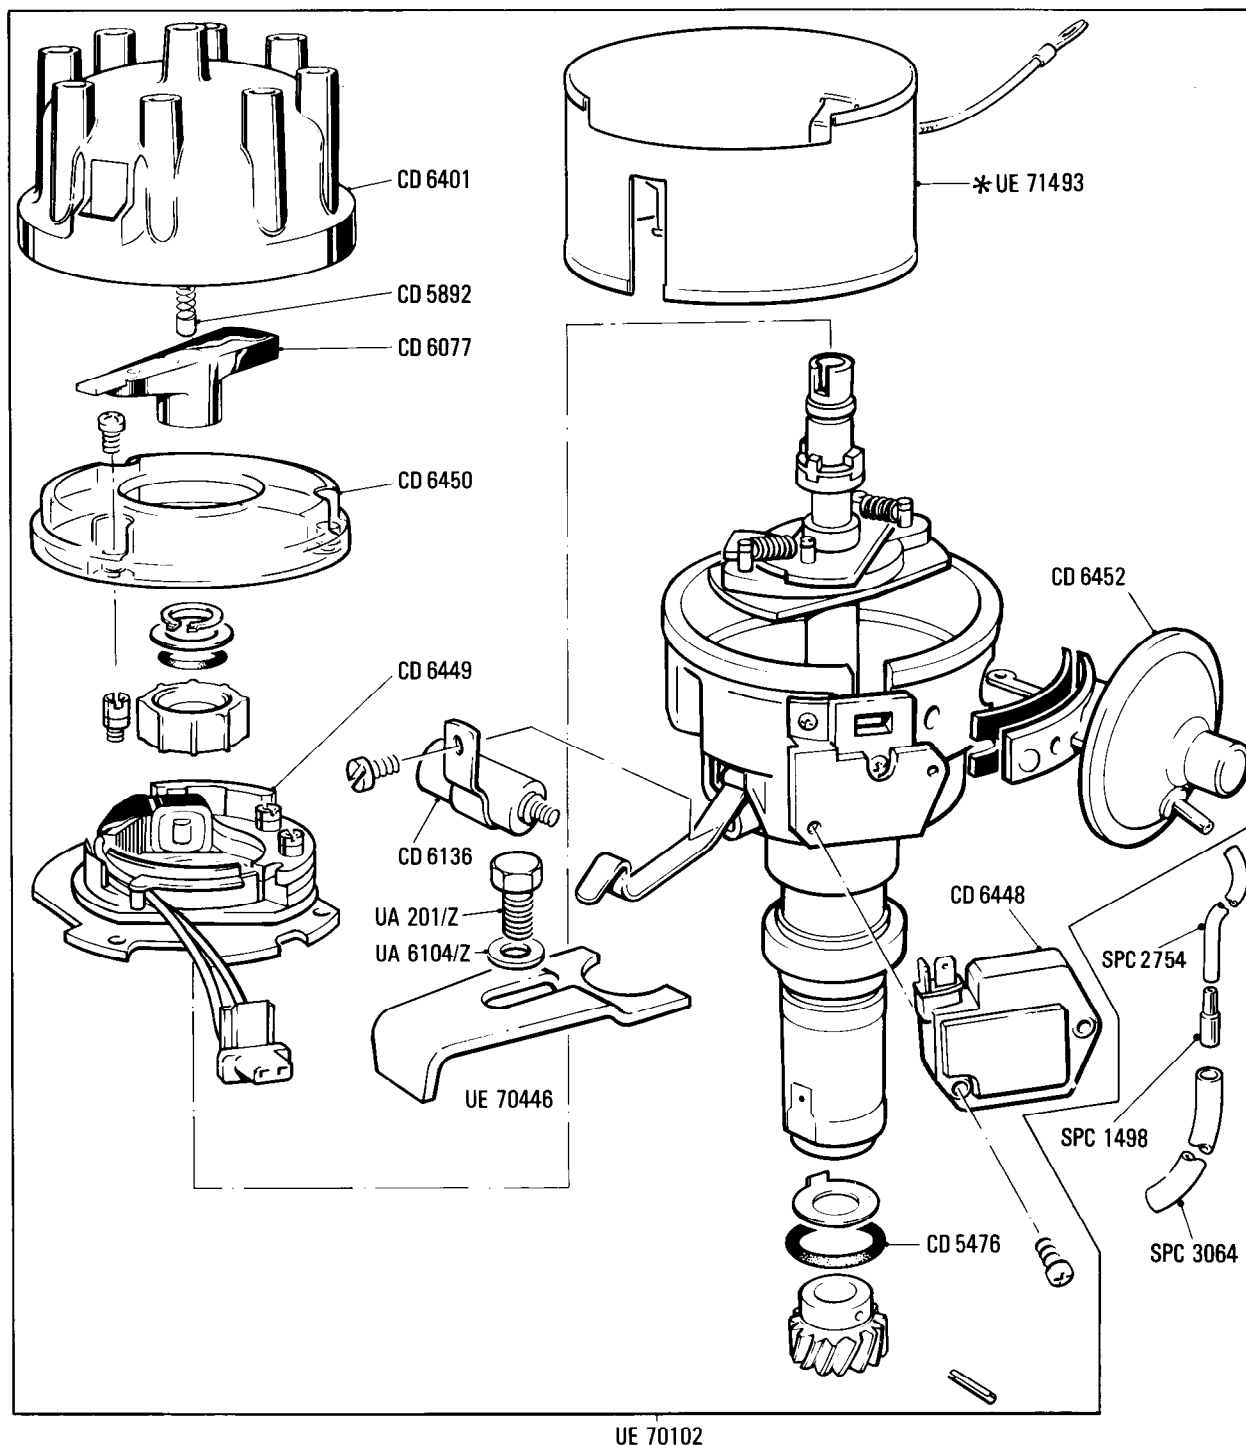

Me2
·023·04

Rolls-Royce
Silver Spirit
Silver Spur
Silver Spur
Limousine

Bentley
Mulsanne
Eight

Electrical System

Ignition Distributor

Cars for N. America, Japan, Australia, Switzerland, Austria & Sweden

Parts marked thus * refer to Additional Information below

◀ Left-hand ▶ Right-hand

Car serial number

Silver Spirit & Bentley Mulsanne
SCAZS02A2HCX20263 to 27798

Silver Spur
SCAZN42A5HCX20014 to 27780

Bentley Eight
SCBZE02A2HCX20475 to 27799
Cars for N. America, Japan & Australia

Silver Spirit & Bentley Mulsanne
SCAZS00A0JCH21990 to 27798

Silver Spur
SCAZN02A7JCX22054 to 27780

Bentley Eight
SCAZE00AZJCX22008 to 27799
Cars for Switzerland, Austria & Sweden

Additional Information

* UE 71493 Not required on Australian cars

© Rolls-Royce Motor Cars Limited 1987