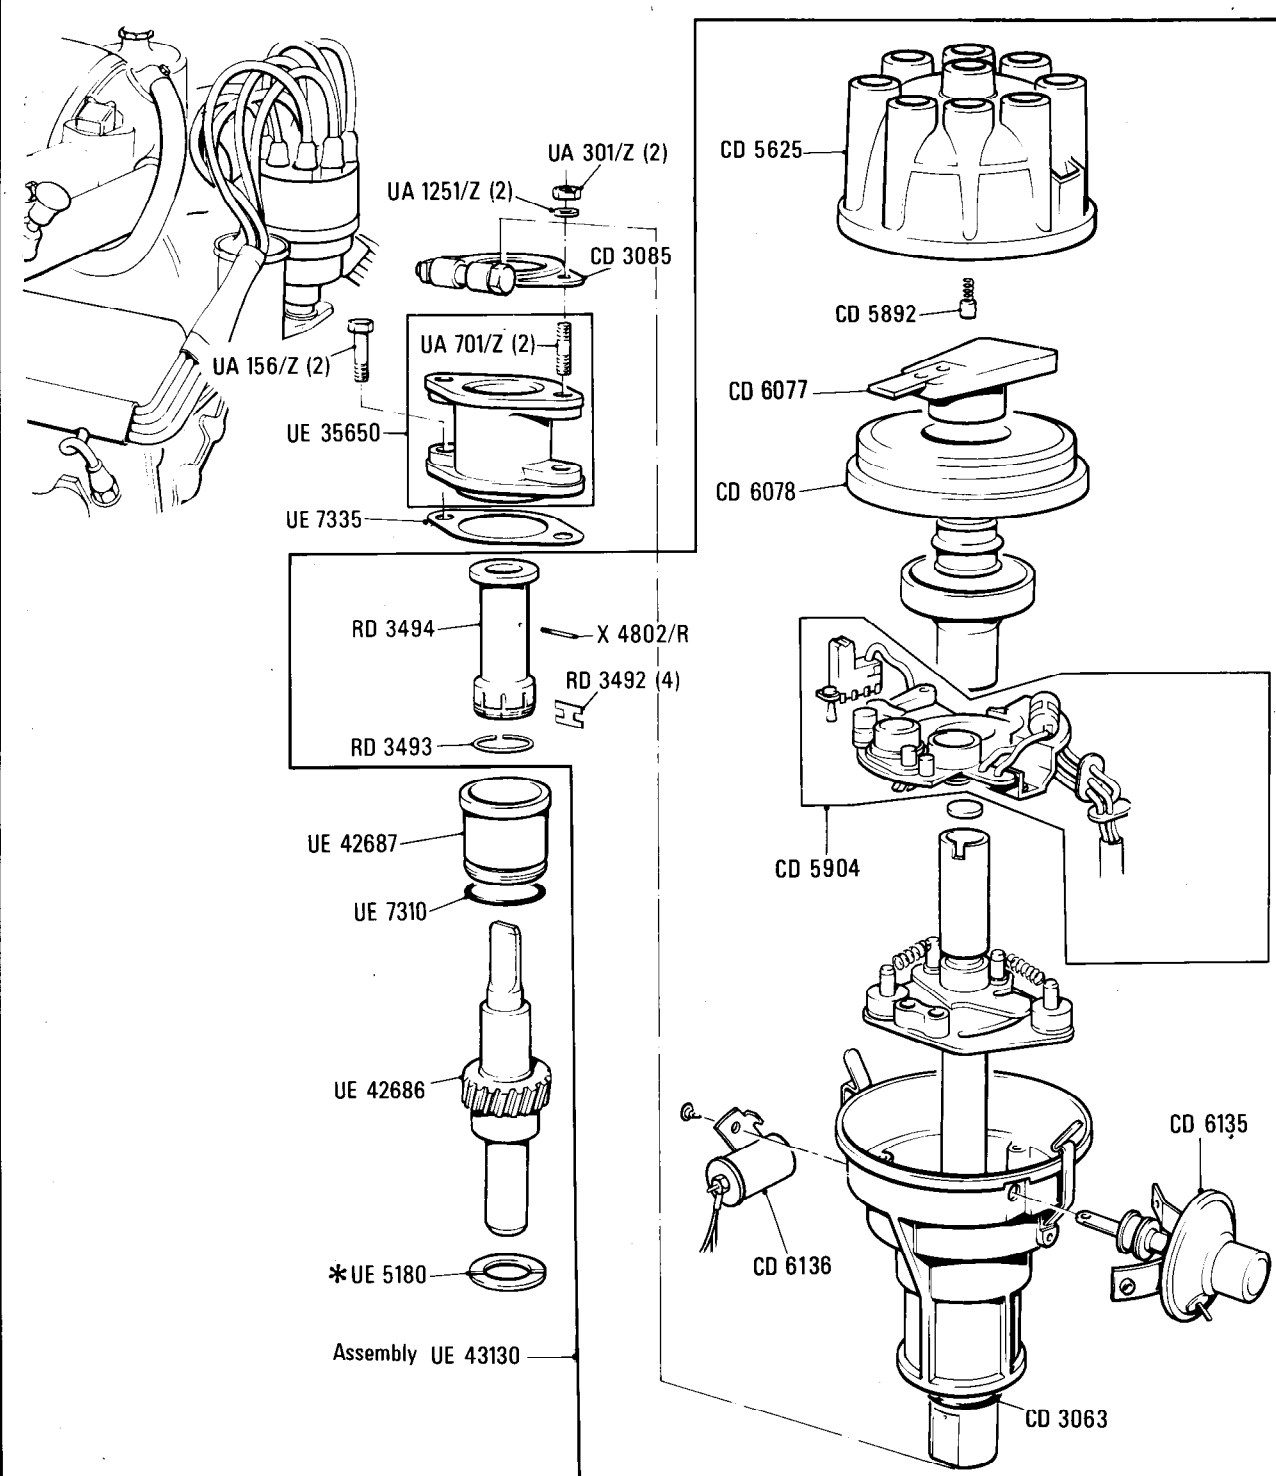

◀ Left-hand ▶ Right-hand

Car serial number

Silver Spirit & Bentley Mulsanne
SCAZS0000ACH01001 to 06750

Silver Spur
SCAZN0000ACH01006 to 06644

Additional Information

© Rolls-Royce Motors Limited 1984

Me2
•002•01