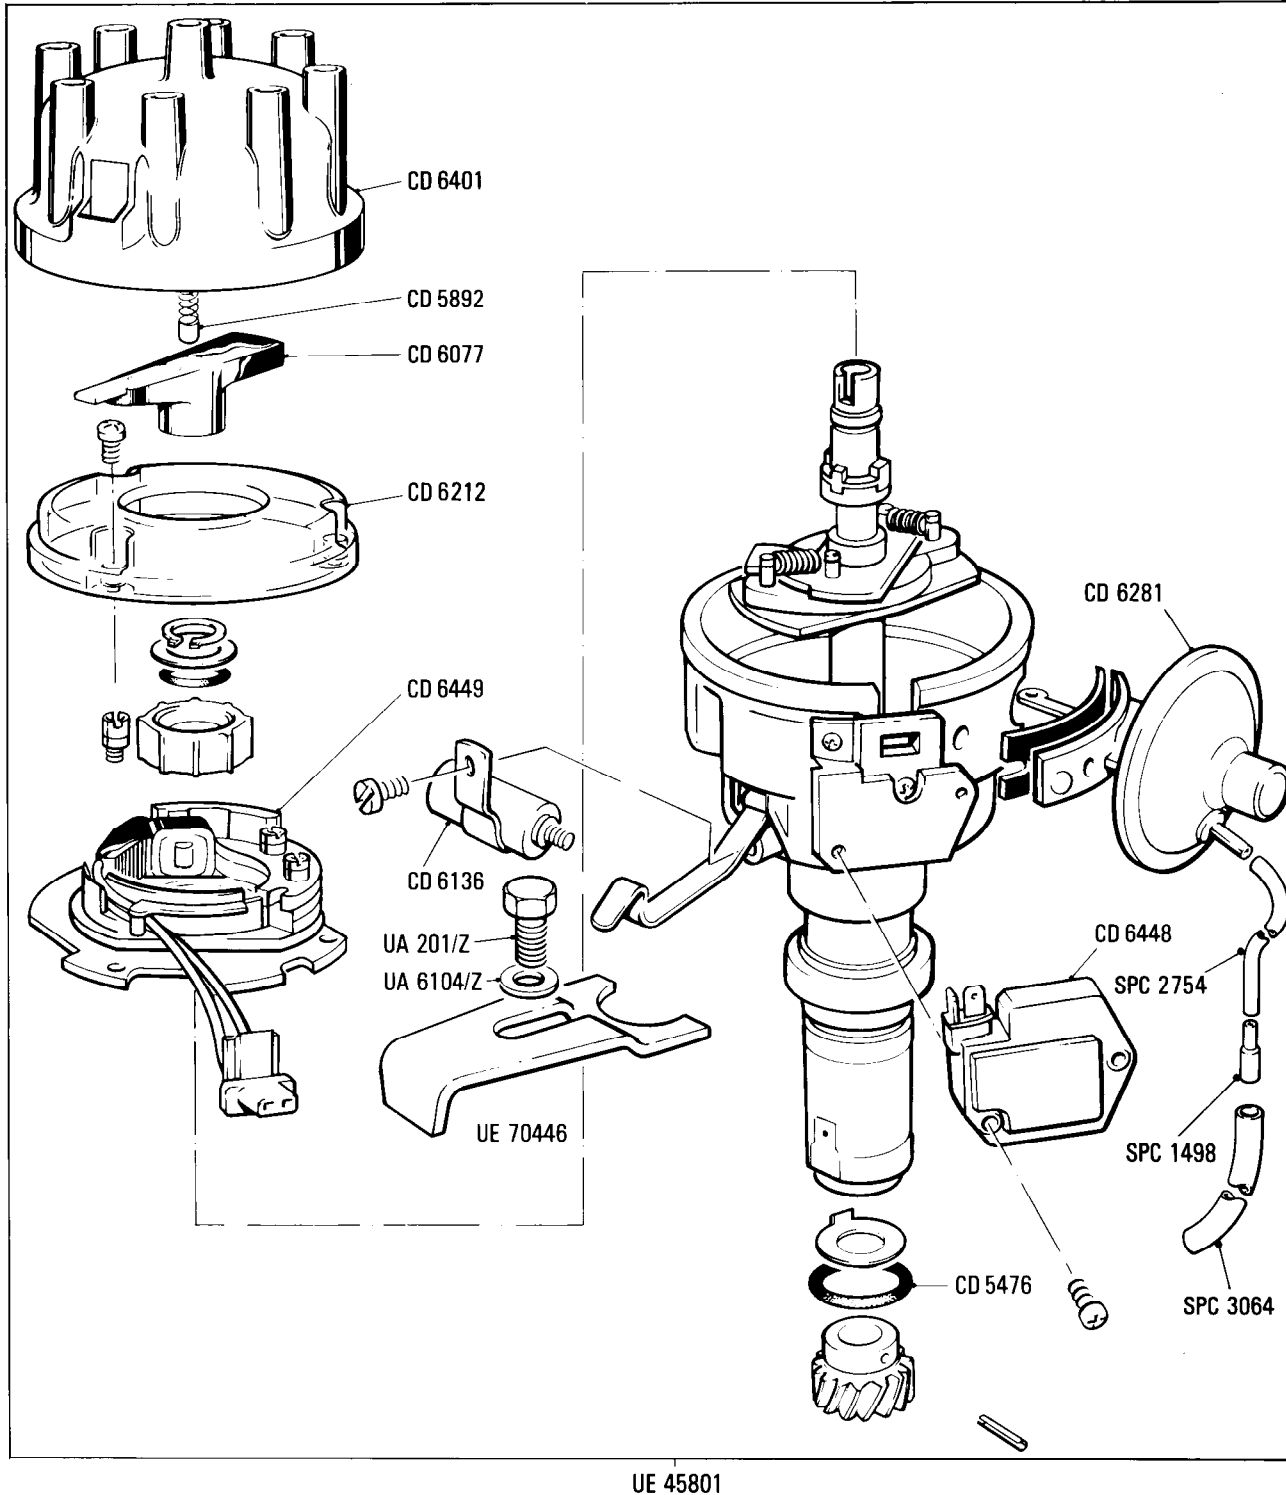

Me2
•004•03

Rolls-Royce
Silver Spirit
Silver Spur

Bentley
Mulsanne
Eight

Electrical System Ignition Distributor

Cars for countries other than N. America, Japan & Australia

Parts marked thus * refer to Additional Information below

◀ Left-hand ▶ Right-hand

Car serial number

Silver Spirit & Bentley Mulsanne
SCAZS0002HCH20003 to 27798

Silver Spur
SCAZN0009HCX20004 to 27780

Bentley Eight
SCBZS8009HCX20006 to 27799

Bentley Mulsanne
SCBZS0000HCH20013 onwards
Cars for countries other than N. America, Japan & Australia

Silver Spirit & Bentley Mulsanne
SCAZS0002HCH20003 to 21989

Silver Spur
SCAZN0009HCX20004 to 22053

Bentley Eight
SCBZS8009HCX20006 to 22005
Cars for Switzerland, Austria and Sweden

Additional Information

© Rolls-Royce Motors Limited 1984