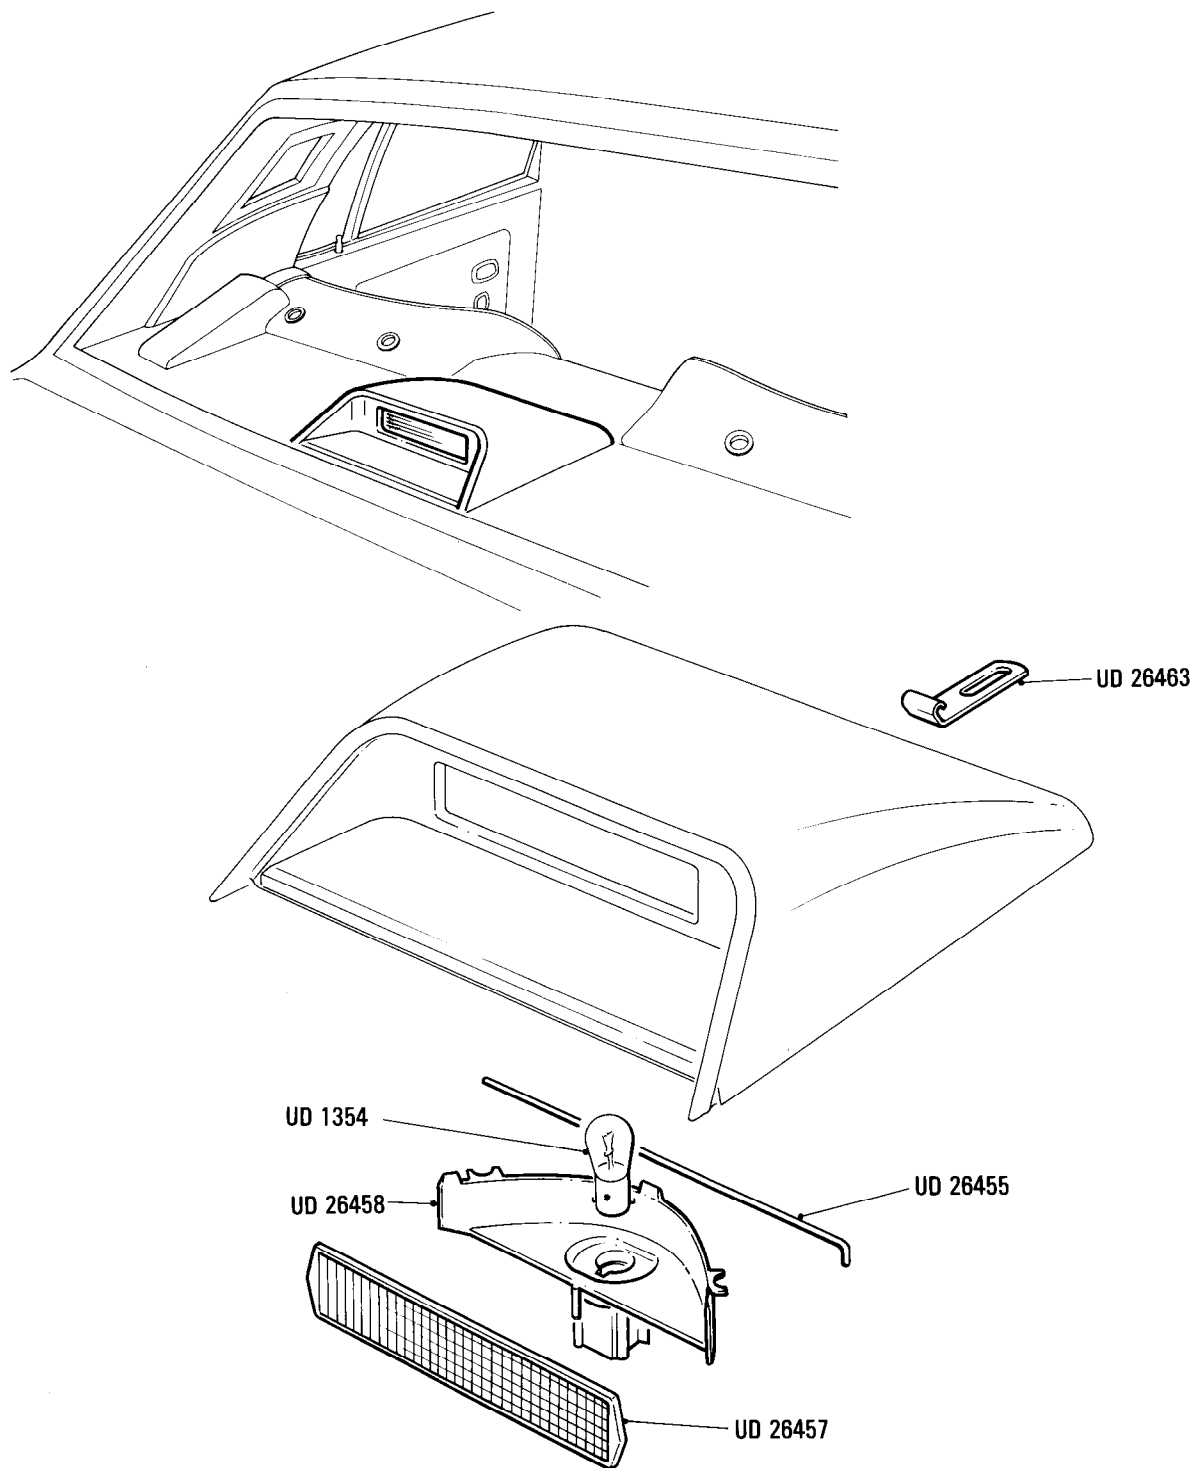

◀ Left-hand ▶ Right-hand

Additional Information

UD 26487 Assembly Loom High mounted stop lamp
UW 21778 Cover trimmed assembly High stop lamp
UD 26462 Edge clip

© Rolls-Royce Motors Limited 1984