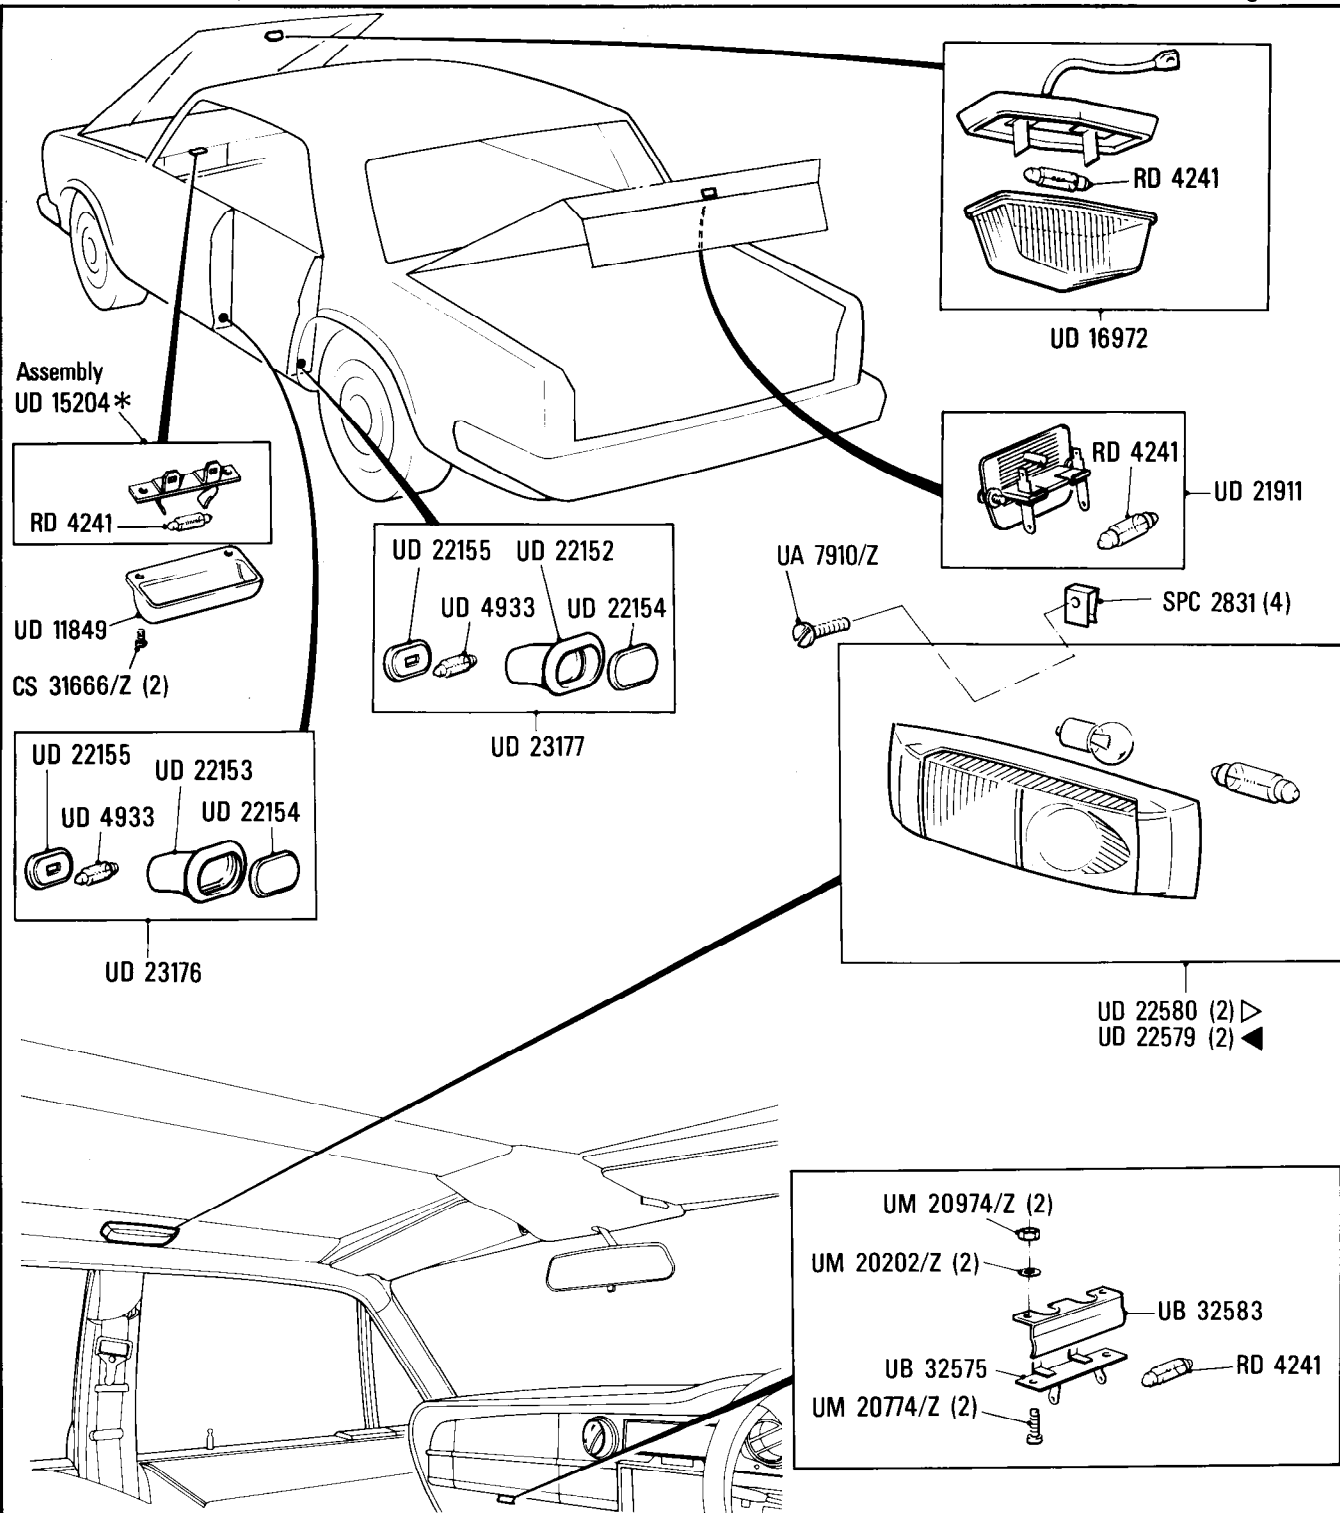

Ms7-002-00

Rolls-Royce
Silver Spirit
Silver Spur

Bentley
Mulsanne
Mulsanne Turbo
Eight

Electrical System Interior Lights

Car serial number

Silver Spirit & Bentley Mulsanne
SCAZS0000BCX03090, 03112, 03312,
03329, 03369 to 16930

Silver Spur
SCAZN42A0BCX02808, 02816, 02821 to
16970

Mulsanne Turbo
SCBZS0T06CCH05214 to 14162

Bentley Eight
SCBZS8004ECH08862 to 16954

Parts marked thus * refer to Additional Information below

◀ Left-hand ▶ Right-hand

Additional Information

*UD 15204 Cubby box light or
UD 23445 later cars