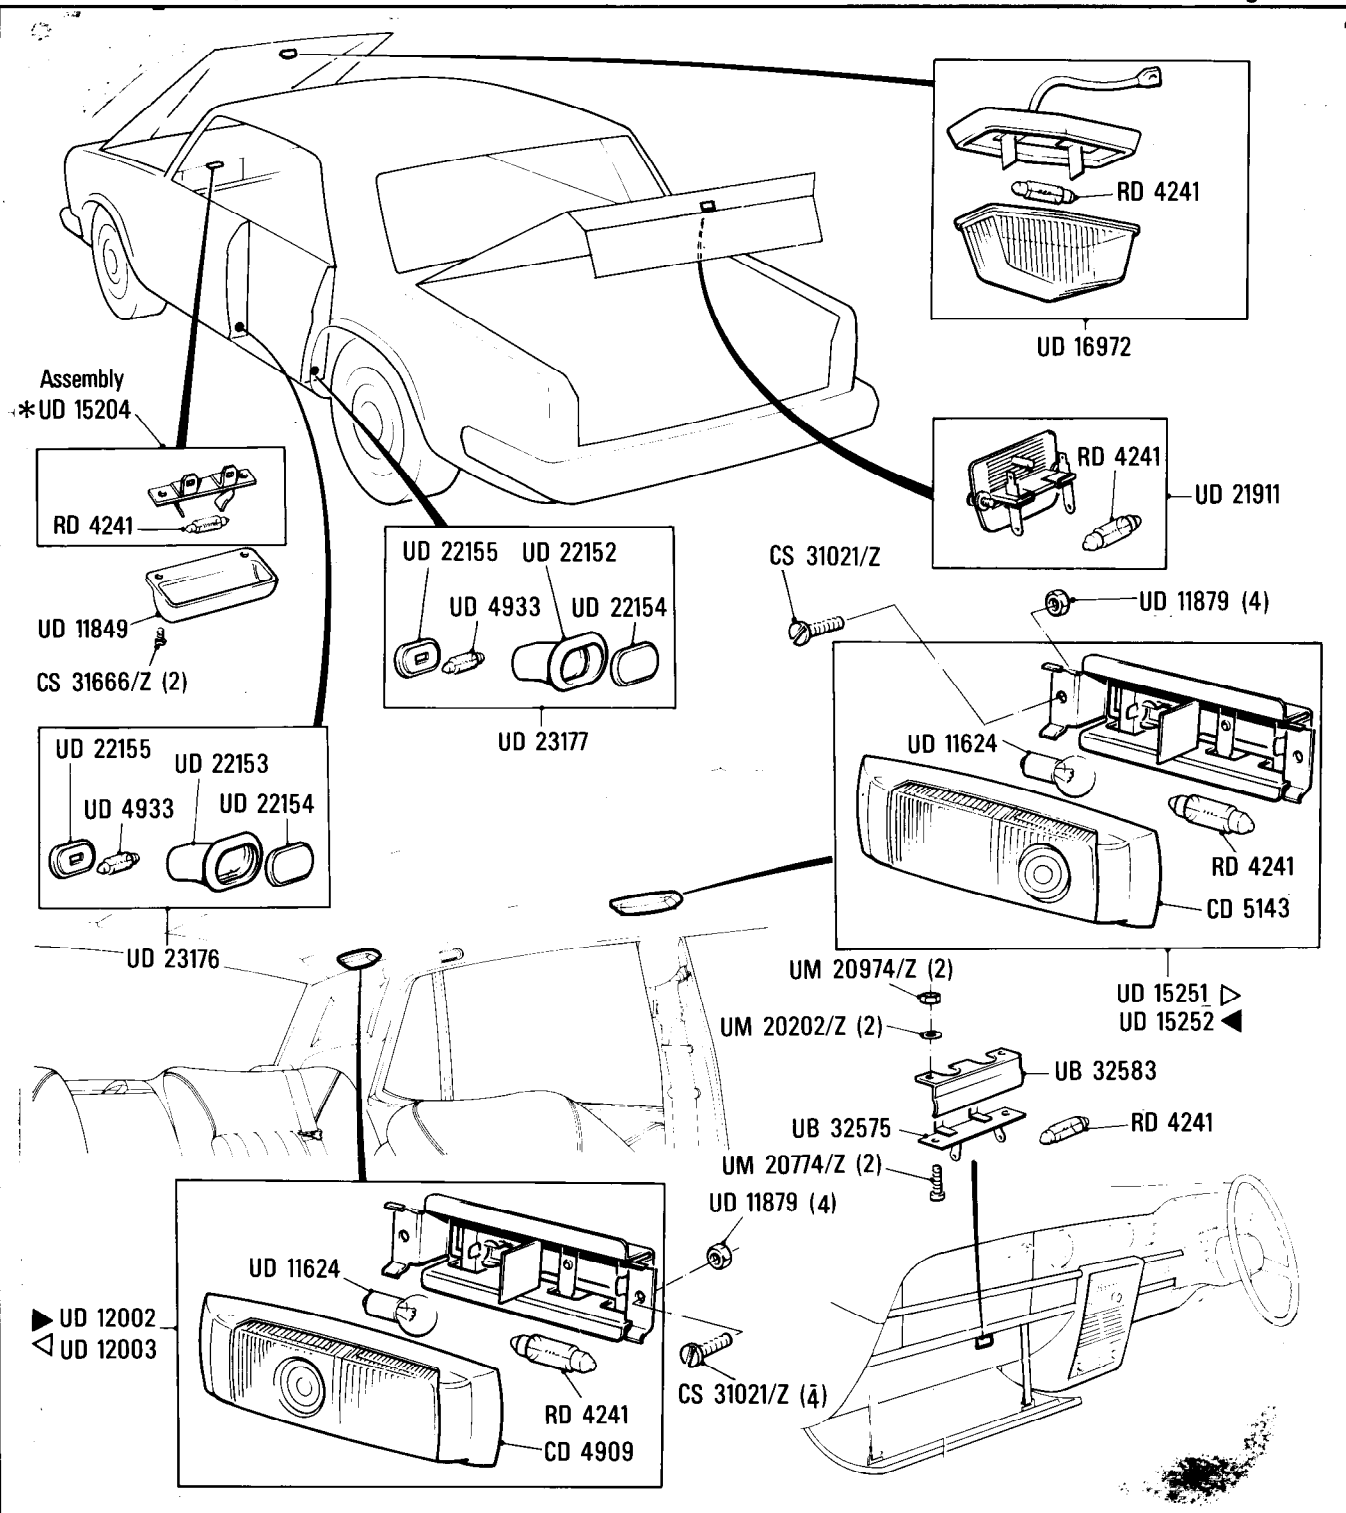

Ms7
•001•00

Rolls-Royce
Silver Spirit
Silver Spur

Bentley
Mulsanne
Mulsanne Turbo

Electrical System Interior Lights

Car serial number

Silver Spirit & Bentley Mulsanne
SCAZS0000ACH01001 to 03089, 03091
to 03106, 03109, 03113 to 03328, 03330
to 03368 except 03090, 03112, 03329

Silver Spur
SCAZN42A0ACX01540, 02747, 02809,
02810, 02811, 02815, 02817 to 02820
except 02808, 02816

Parts marked thus * refer to Additional Information below

◀ Left-hand ▶ Right-hand

Additional Information