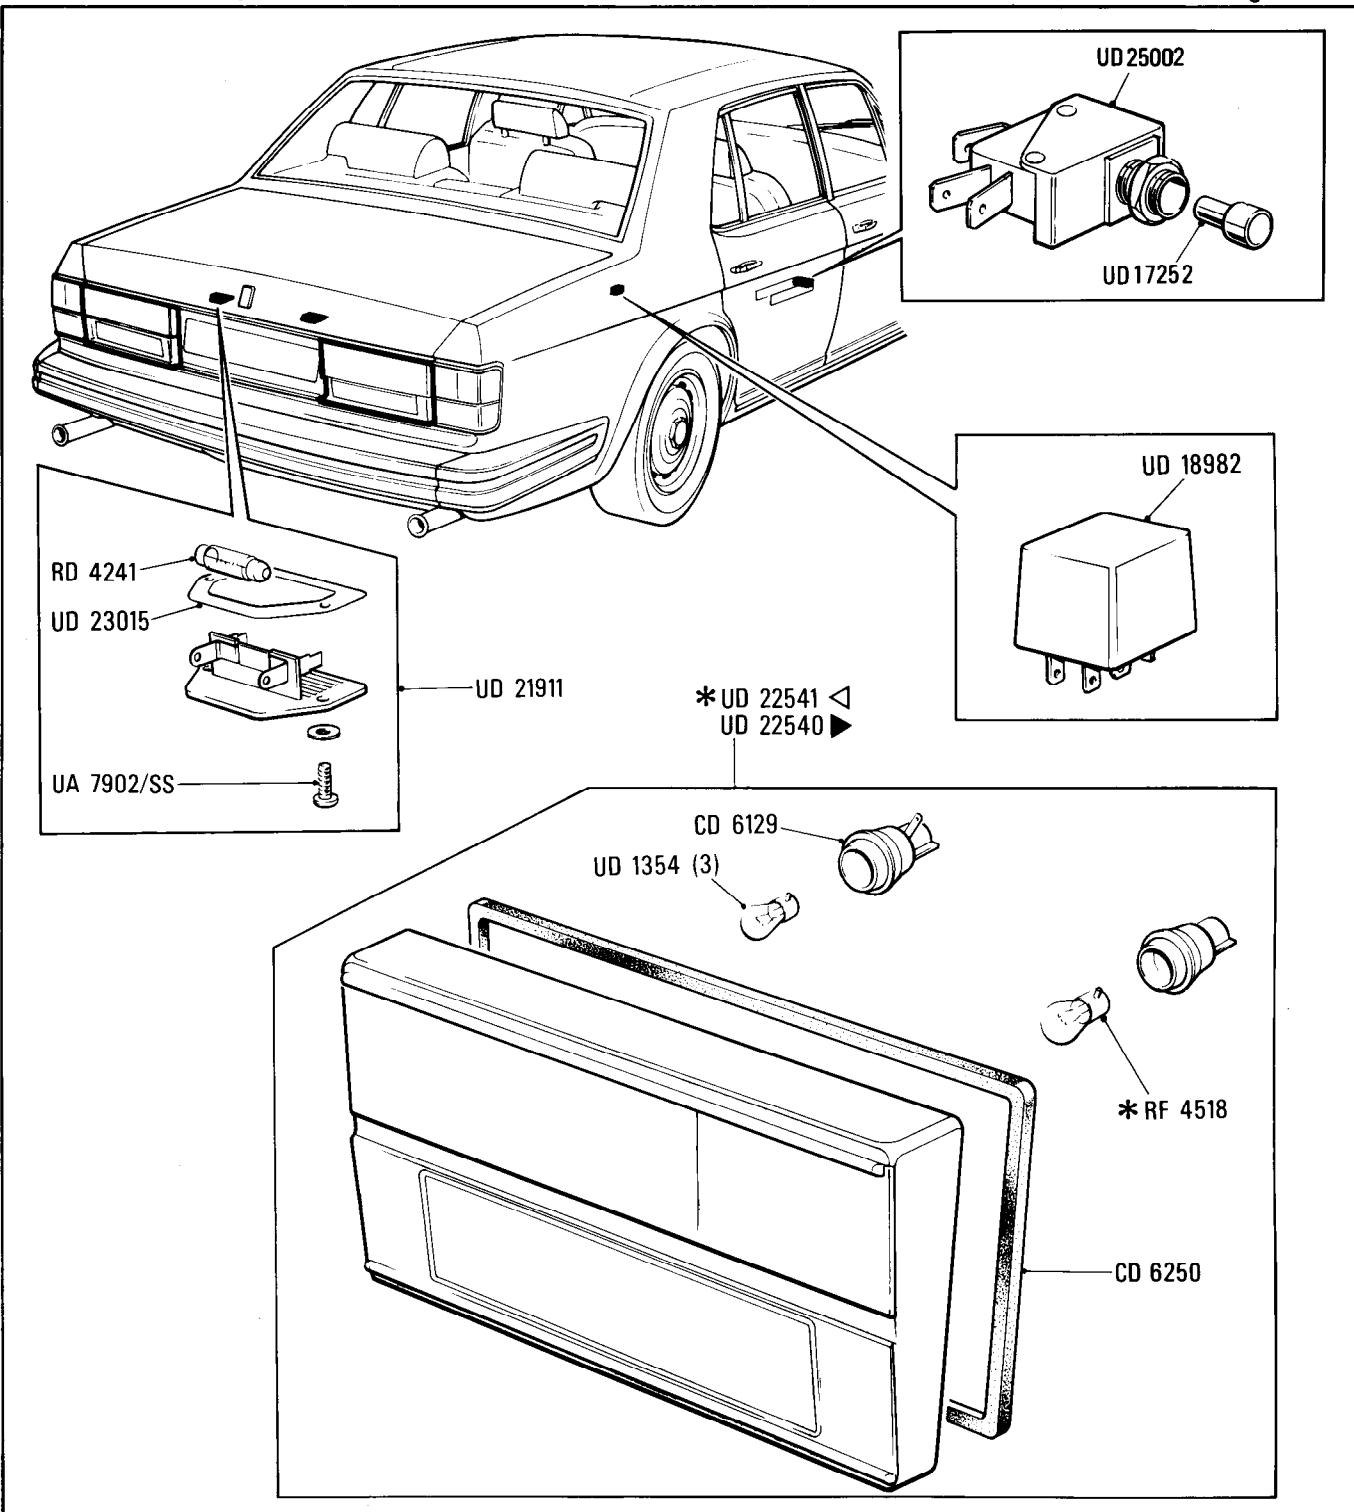

Ms6
•021•00

Rolls-Royce
Silver Spirit
Silver Spur

Bentley
Mulsanne
Mulsanne Turbo
Eight

Electrical System

Rear Inboard Lamps, Stop Lamp Switch, Relay Stop Lamp Failure

Car serial number

Silver Spirit & Bentley Mulsanne
SCAZS42A6ECH08314 to 13475

Silver Spur
SCAZN42A8ECX08368 to 13392

Mulsanne Turbo
SCBZS0T01ECH08203 to 13400
13462, 13463, 13464, 13514 to 13515

Bentley Eight
SCBZS8004ECH08862 to 13458,
13522 to 13588

Parts marked thus * refer to Additional Information below

◀ Left-hand ▶ Right-hand

Additional Information

* RF 4518 Bulbs tail USA only

* UD 22540 Rear inboard lamp R.H.
UD 22541 Rear inboard lamp L.H.
UD 22542 Rear inboard lamp R.H.]
UD 22543 Rear inboard lamp L.H.] USA only