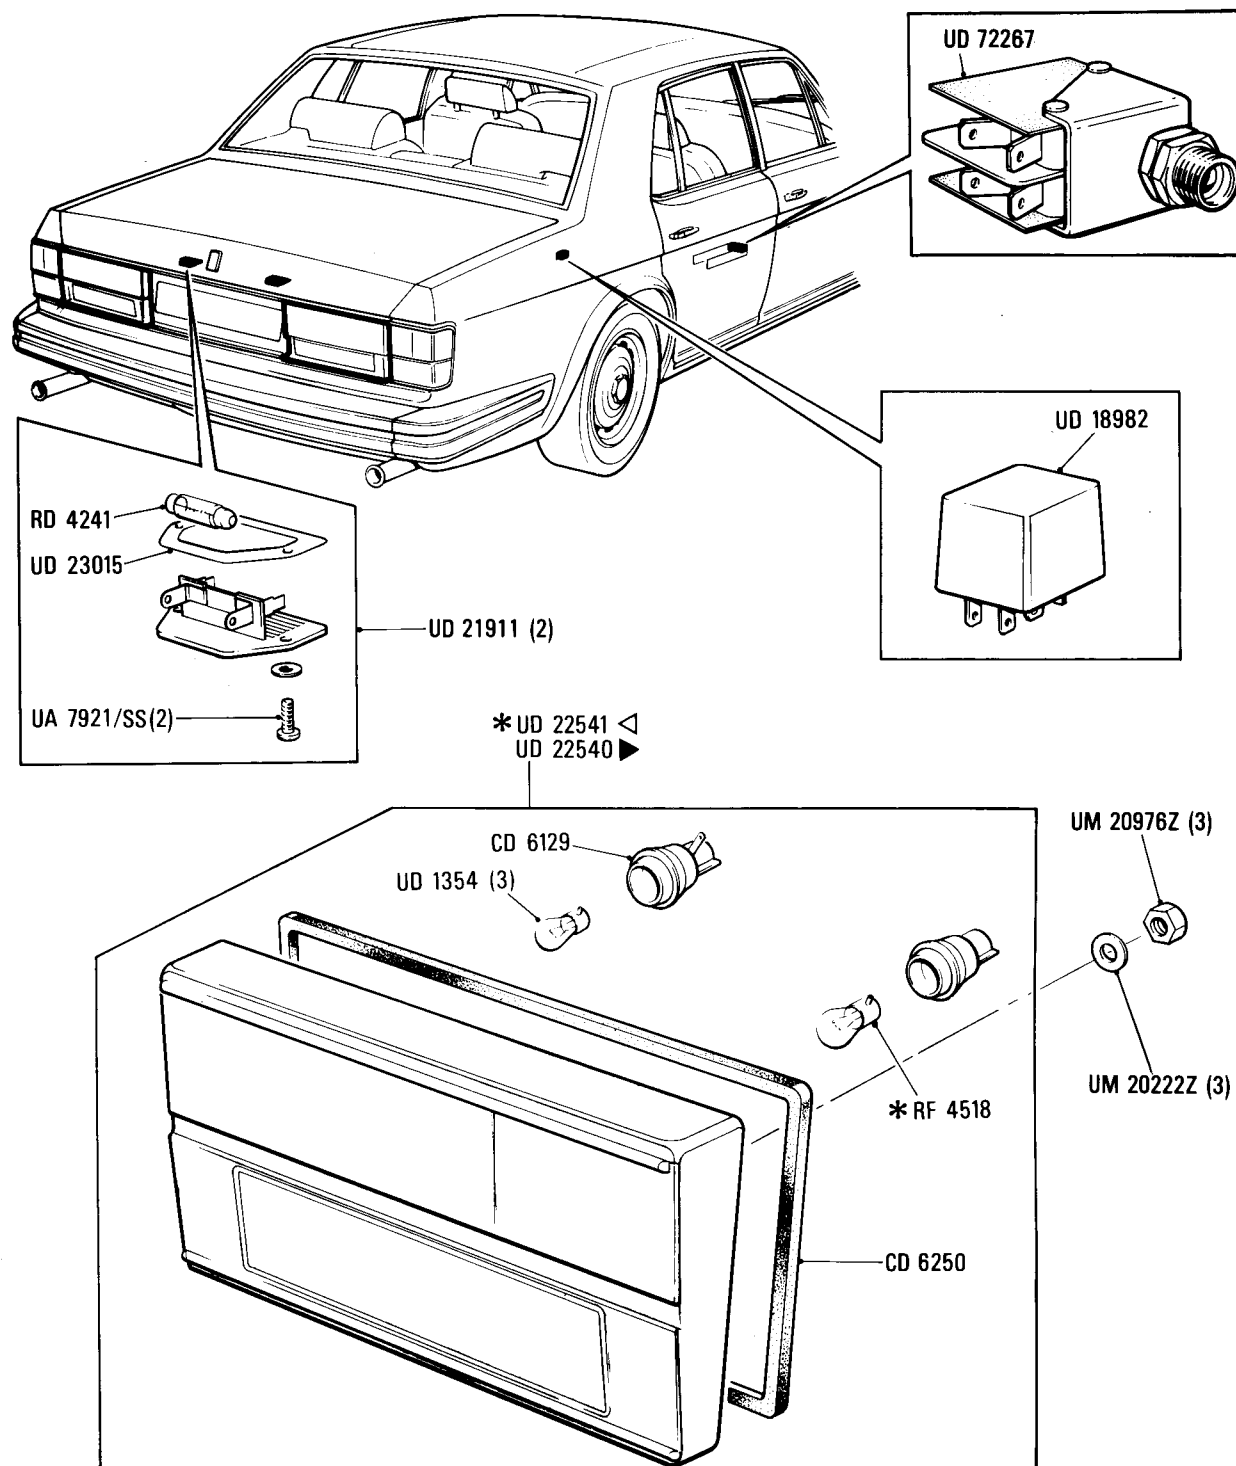

Ms6
023·02

Rolls-Royce
Silver Spirit
Silver Spur
Silver Spur
Limousine

Bentley
Mulsanne
Turbo R
Eight

Electrical System

Rear Inboard Lamps, Stop Lamp Switch, Relay Stop Lamp Failure

Car serial number

Silver Spirit
SCAZS0002HCH20003 to 27798

Silver Spur
SCAZN0009HCX20004 to 27780

Mulsanne
SCBZS0000HCH20013 to 27796
Turbo R
SCBZS0T03HCX20001 to 27793

Eight
SCBZS8009HCX20006 to 27799

Parts marked thus * refer to Additional Information below

◁ Left-hand ▷ Right-hand

Additional Information

UD 22540 Rear inboard lamp RH	} Other than N. America & Japan
* UD 22541 Rear inboard lamp LH	
UD 22542 Rear inboard lamp RH	} N. America & Japan only
UD 22543 Rear inboard lamp LH	
* RF 4518 Bulbs N. America & Japan only	

© Rolls-Royce Motor Cars Limited 1991