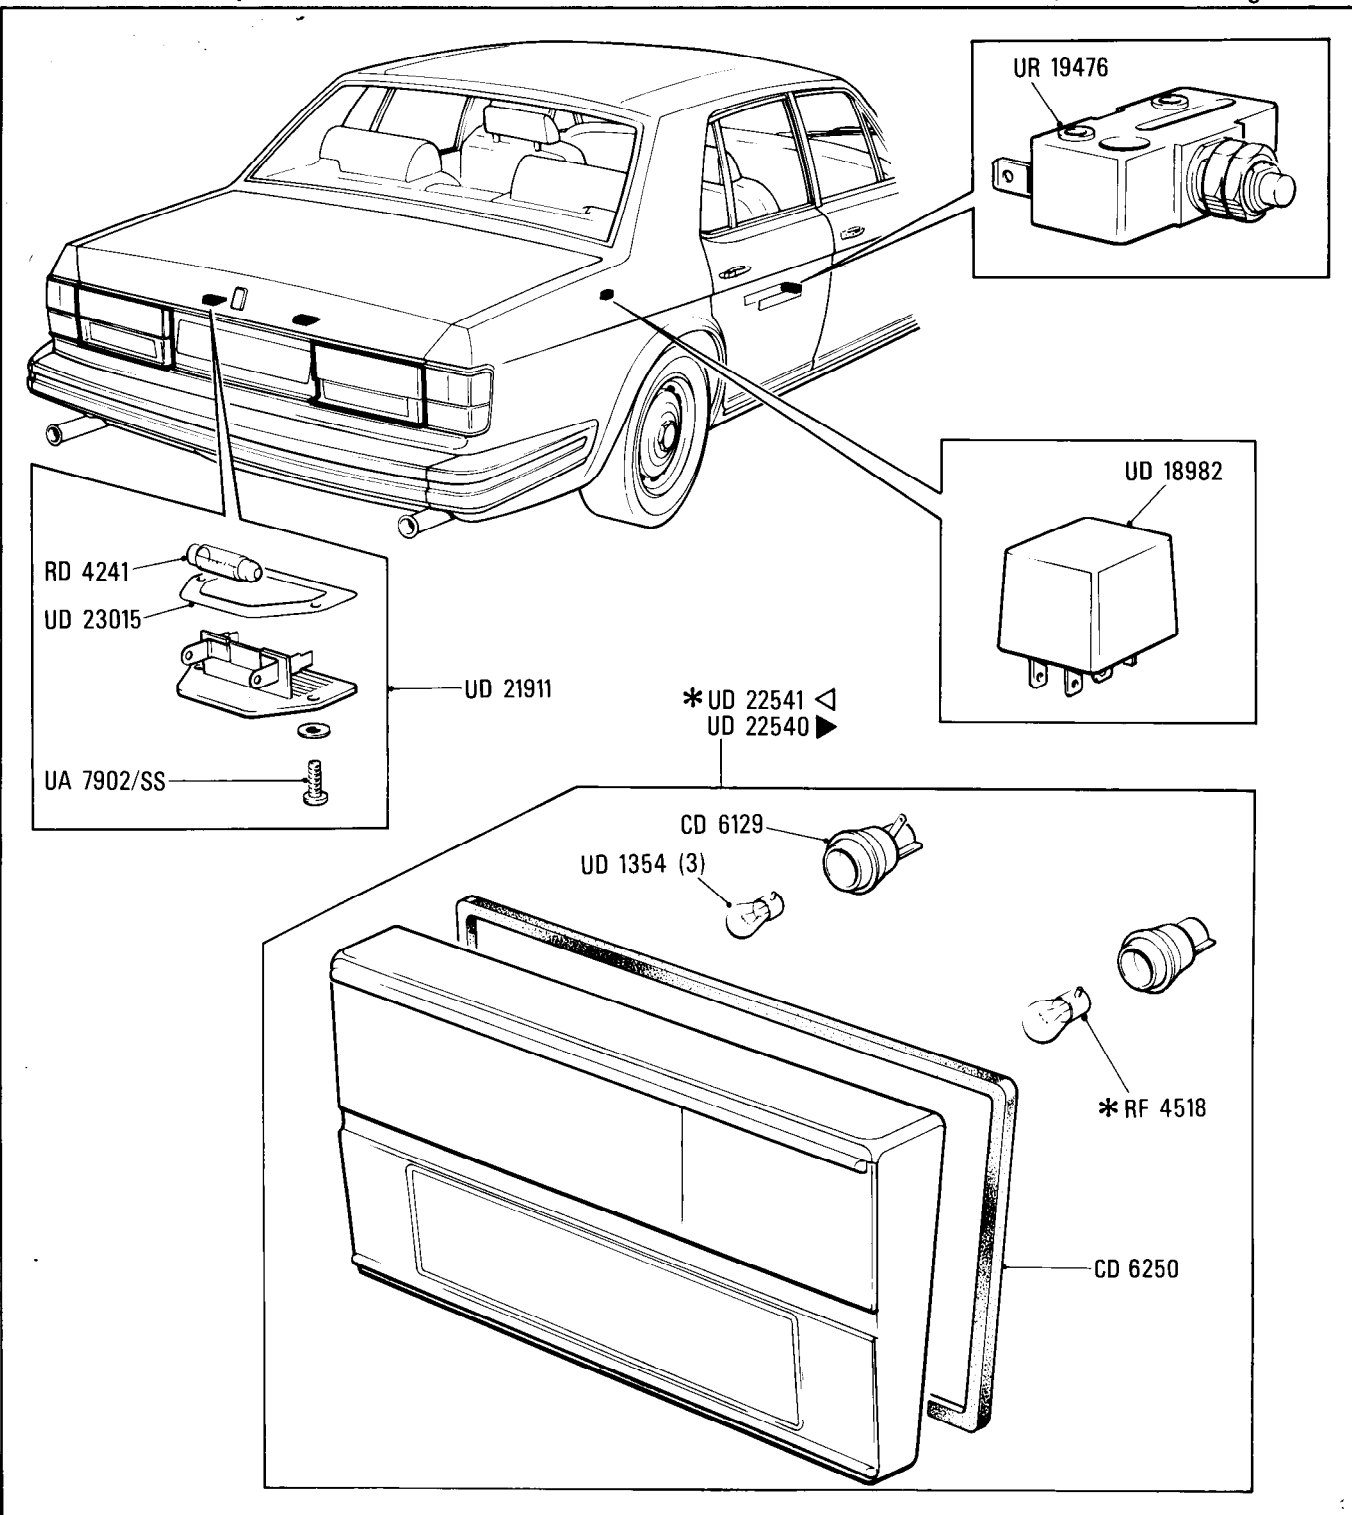

Ms6
•020•00

Rolls-Royce
Silver Spirit
Silver Spur

Bentley
Mulsanne
Mulsanne Turbo

Electrical System

Rear Inboard Lamps Stoplamp Switch, Relay Stop Lamp Failure

Car serial number

Silver Spirit & Bentley Mulsanne
SCAZS0000ACH01001 to 08313

Silver Spur
SCAZN0000ACH01006 to 08367

Mulsanne Turbo
SCBZS0T06CCH05214 to 08202

Parts marked thus * refer to Additional Information below

◁ Left-hand ▷ Right-hand

Additional Information

*RF 4518 Bulbs Tail U.S.A. only

* UD 22540 Rear Inboard Lamp R.H.

UD 22541 Rear Inboard Lamp L.H.

UD 22542 Rear Inboard Lamp R.H.

UD 22543 Rear Inboard Lamp L.H. } U.S.A. only