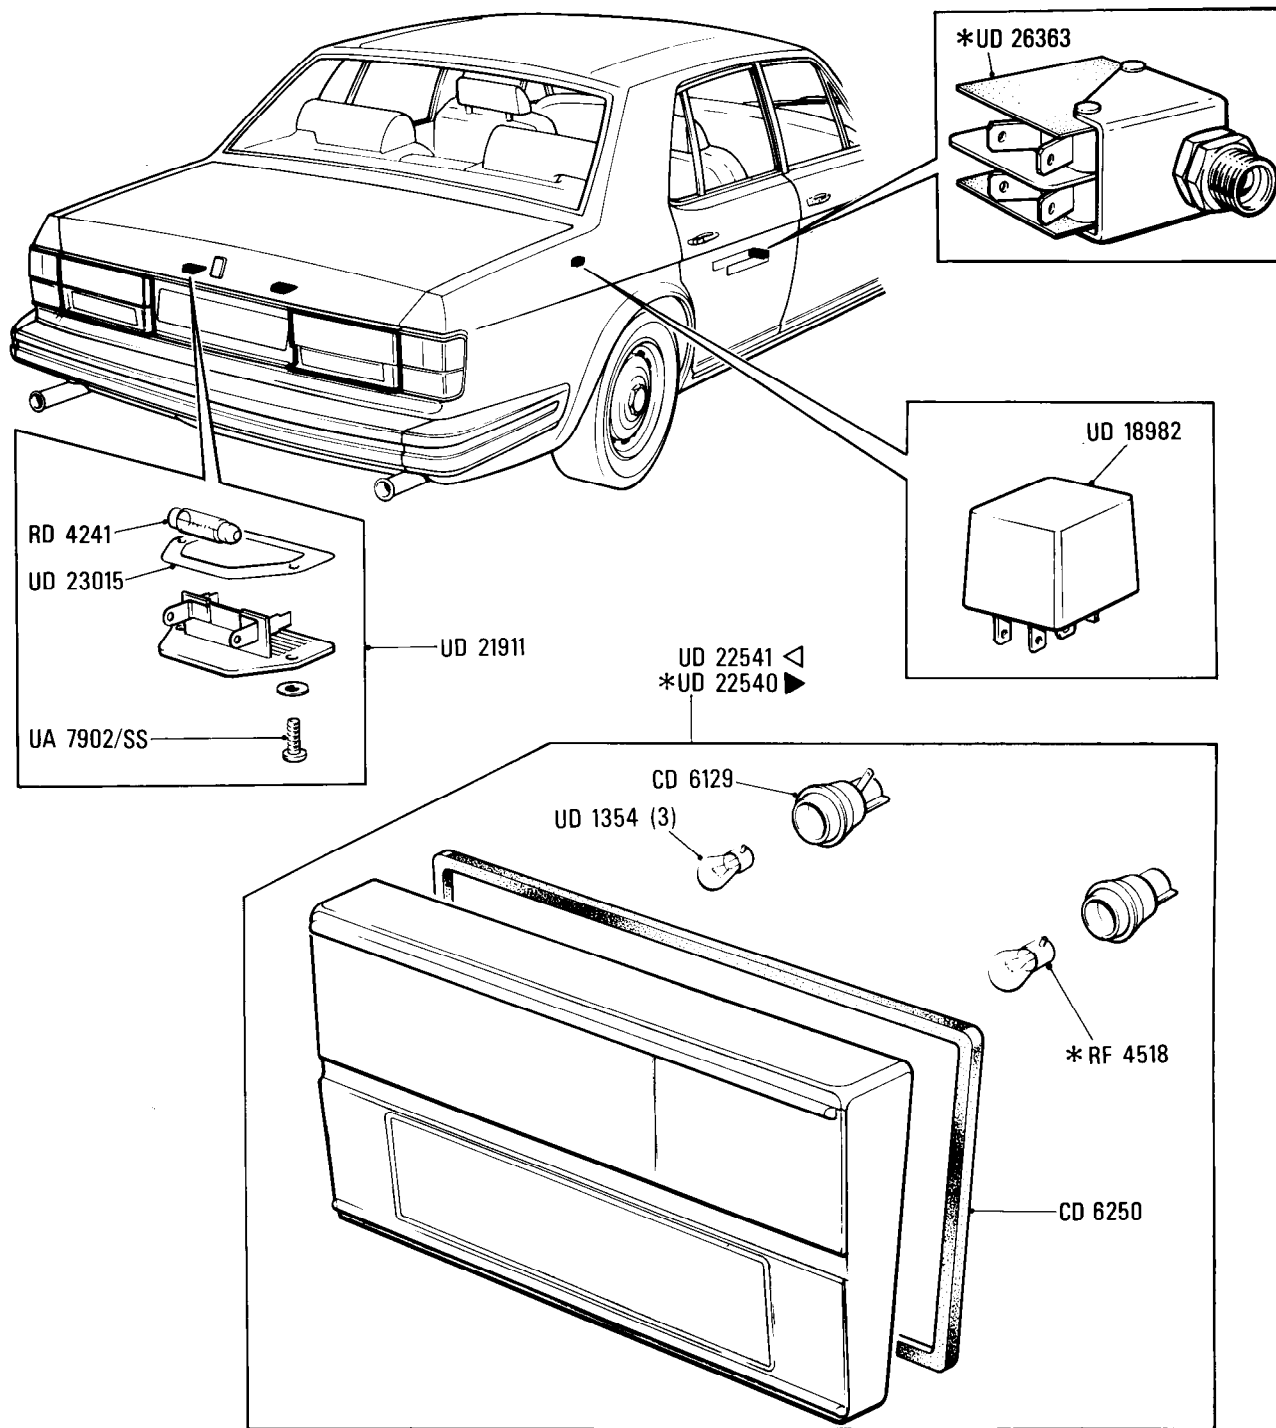

Ms6
•022•00

Rolls-Royce	Bentley
Silver Spirit	Mulsanne
Silver Spur	Mulsanne Turbo
Silver Spur	Eight
Limousine	

Electrical System

Rear Inboard Lamps, Stop Lamp Switch, Relay Stop Lamp Failure

Car serial number

Silver Spirit & Bentley Mulsanne
SCAZS0003FCH13476 onwards

Silver Spur
SCAZN42A8FCX13393 onwards

Mulsanne Turbo
SCBZS0T00FCH13460, 13461, 13516 to
14162

Turbo R
SCBZS0TOXFCH12834 onwards

Bentley Eight
SCBZS8001FCH13521, 13589 onwards

Limousine
SCAZN42AXFCX13511 onwards

Parts marked thus * refer to Additional Information below

◀ Left-hand ▶ Right-hand

Additional Information

- RF 4518 Bulbs tail USA only
- UD 22540 Rear inboard lamp R.H.
- UD 22541 Rear inboard lamp L.H.
- UD 22542 Rear inboard lamp R.H.
- UD 22543 Rear inboard lamp L.H. } USA only
- UD 26363 or
- UD 70164 87 cars

© Rolls-Royce Motors Limited 1984