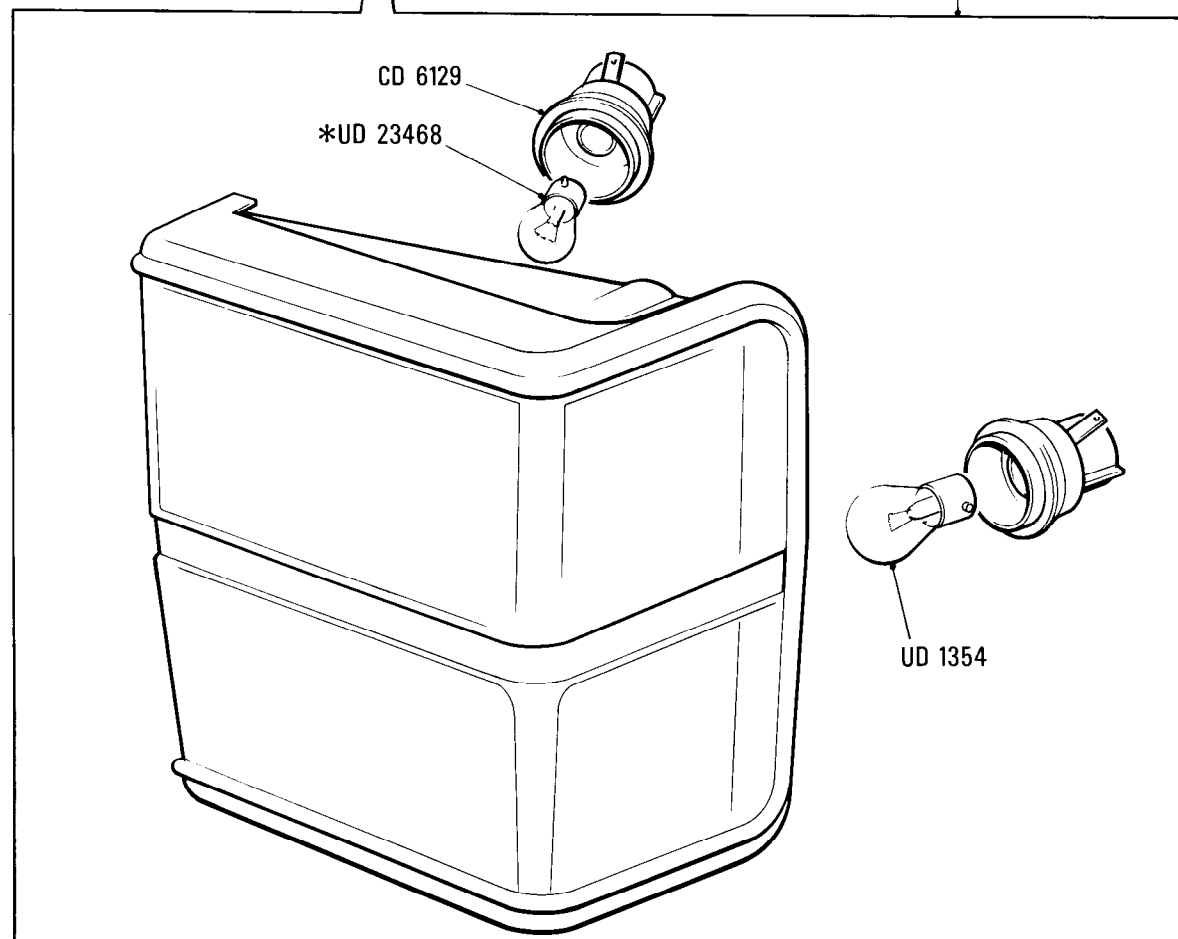

Additional Information

1. *UD 22536 Tail & Flasher R.H. Lamp Outboard
   - UD 22537 Tail & Flasher L.H. Lamp Outboard
   - UD 22538 Tail & Flasher R.H. Lamp Outboard
   - UD 22539 Tail & Flasher L.H. Lamp Outboard
2. U.S.A. only
3. *UD 23468 or
   - RF 4518 USA only