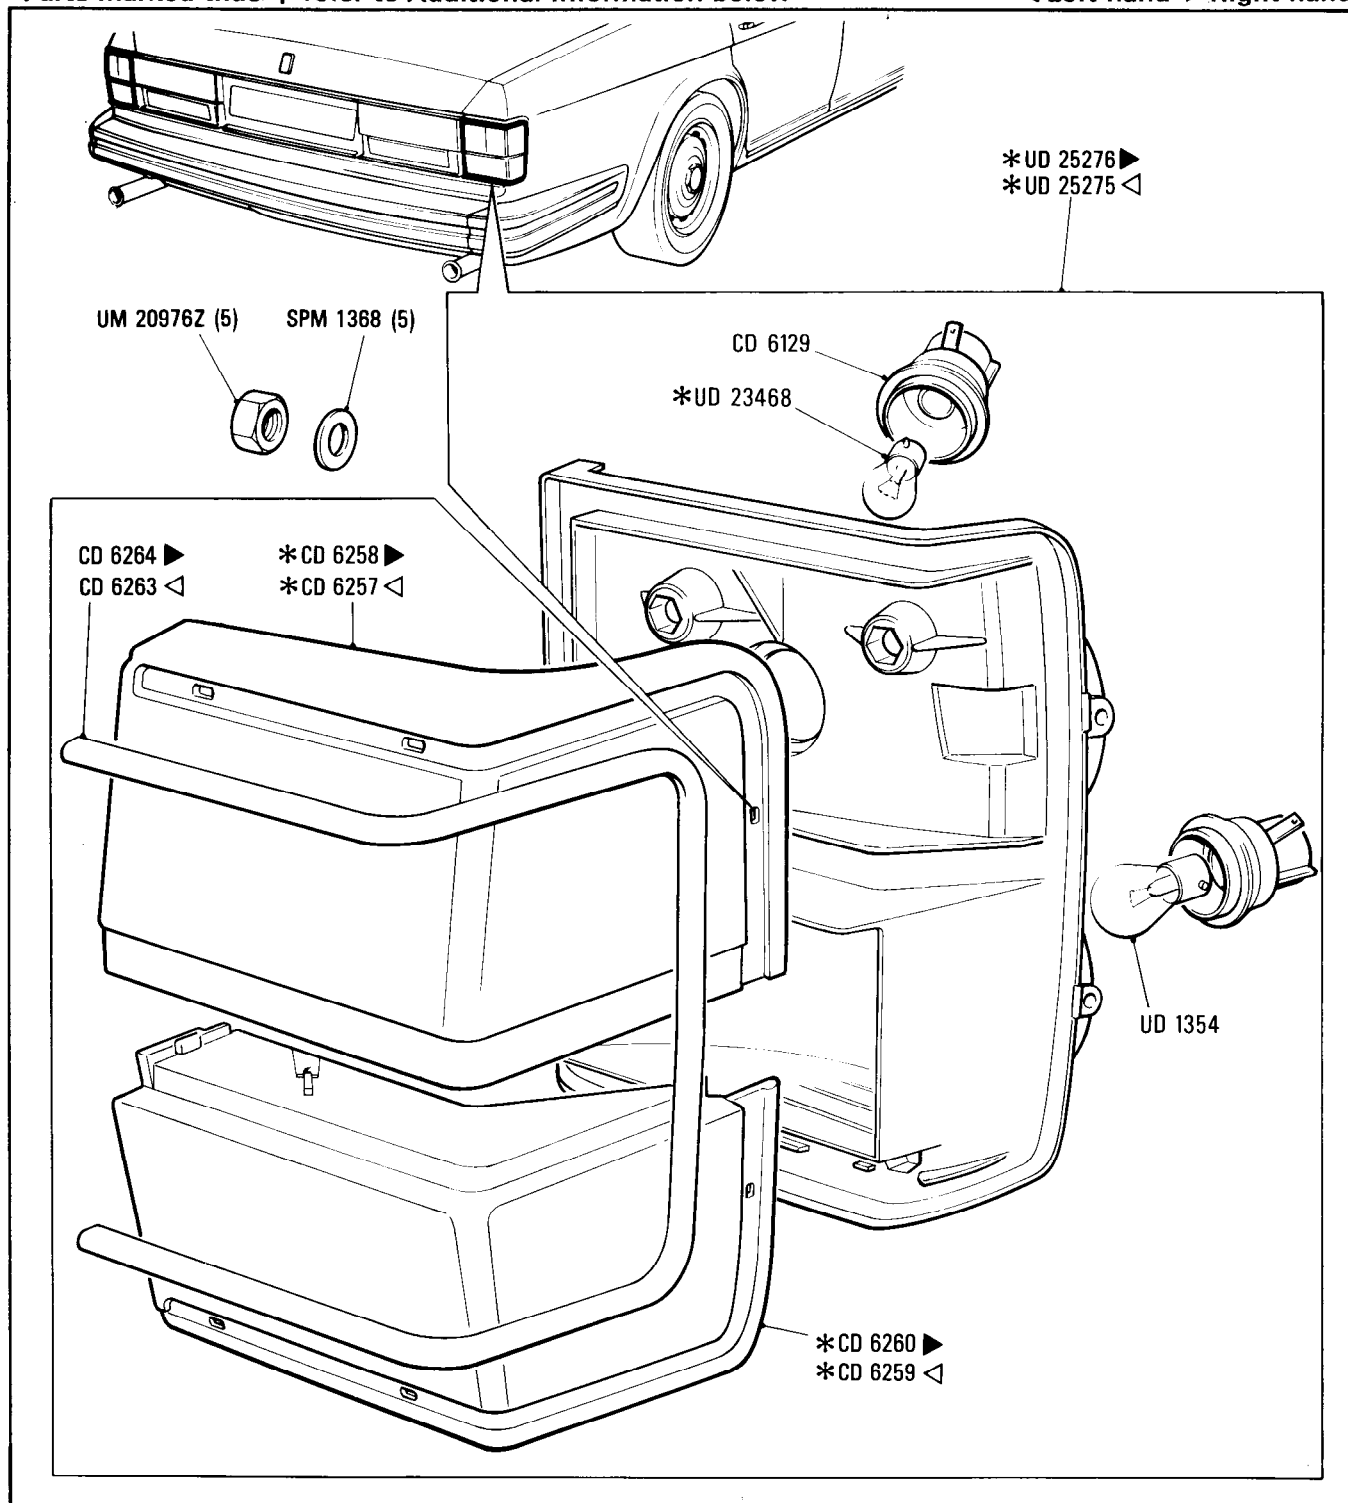

Ms6
•003•01

Rolls-Royce
Silver Spirit
Silver Spur
Silver Spur
Limousine

Bentley
Mulsanne
Eight
Turbo R

Electrical System

Rear Outboard Lamps

Car serial number

Silver Spirit
SCAZS0002HCH20003 to 27798

Silver Spur
SCAZN0009HCX20004 to 27780

Mulsanne
SCBZS0000HCH20013 to 27796

Turbo R
SCBZS0T03HCX20001 to 27793

Eight
SCBZS8009HCX20006 to 27799

Parts marked thus * refer to Additional Information below

◁ Left-hand ▷ Right-hand

Additional Information

© Rolls-Royce Motor Cars Limited 1991

* CD 6260 Lens - Direction indicator RH
* CD 6258 lens - Tail light RH
* CD 6259 Lens - Direction indicator LH
* CD 6257 Lens - Tail light LH
CD 6291 Lens - Direction indicator RH
CD 6262 Lens - Tail light RH
CD 6291 Lens - Direction indicator RH
CD 6262 Lens - Tail light RH
CD 6290 Lens - Direction indicator LH
CD 6261 Lens - Tail light LH
RH 9764 Tape, Lens sealant

* UD 25276 Rear direction & Tail light assembly RH
* UD 25275 Rear direction & Tail light assembly LH
UD 25274 Rear direction & Tail light assembly RH
UD 25273 Rear direction & Tail light assembly LH
* UD 23468 Bulb tail lamp.
Other than N. America & Japan
RF 4519 Bulb tail lamp, N. America & Japan

Other than
N. America & Japan
N. America & Japan