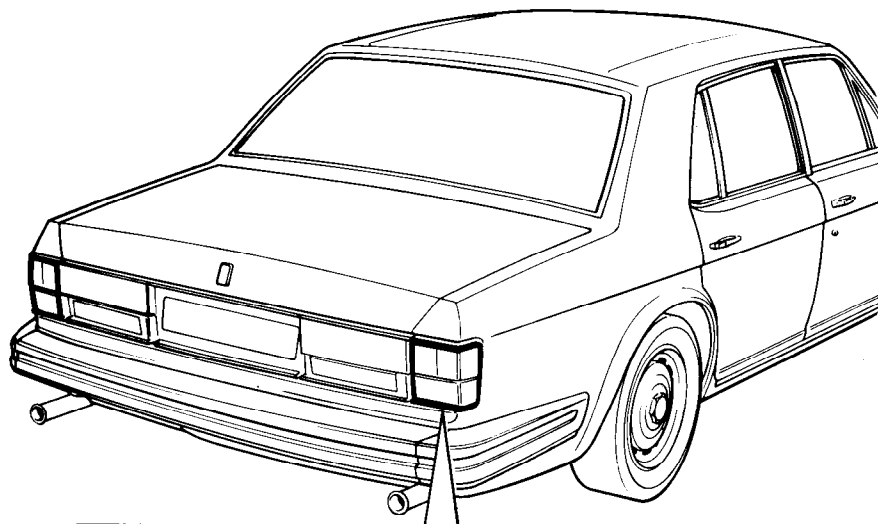

Ms6
•001•00

Rolls-Royce
Silver Spirit
Silver Spur

Bentley
Mulsanne
Mulsanne Turbo

Electrical System Rear Outboard Lamp

Car serial number

Silver Spirit & Bentley Mulsanne
SCAZS0000ACH01001 to 08395,
08397 to 08415, 08424 to 08427
except 08396

Silver Spur
SCAZN0000ACH01006 to 08247, 08249,
08275 to 08281, 08361 to 08384,
08392 to 08394, 08420 to 08422, 08432,
08433, 08474 to 08496, 08540 to 08568,
08570 to 08581 except 08385, 08386,
08437

Mulsanne Turbo
SCBZS0T06CCH05214 to 08274,
08387 to 08391, 08416 to 08419,
08423, 08435, 08436 except 08385,
08386

Parts marked thus * refer to Additional Information below

◀ Left-hand ▶ Right-hand

*UD 22536 ▶
UD 22537 ◀