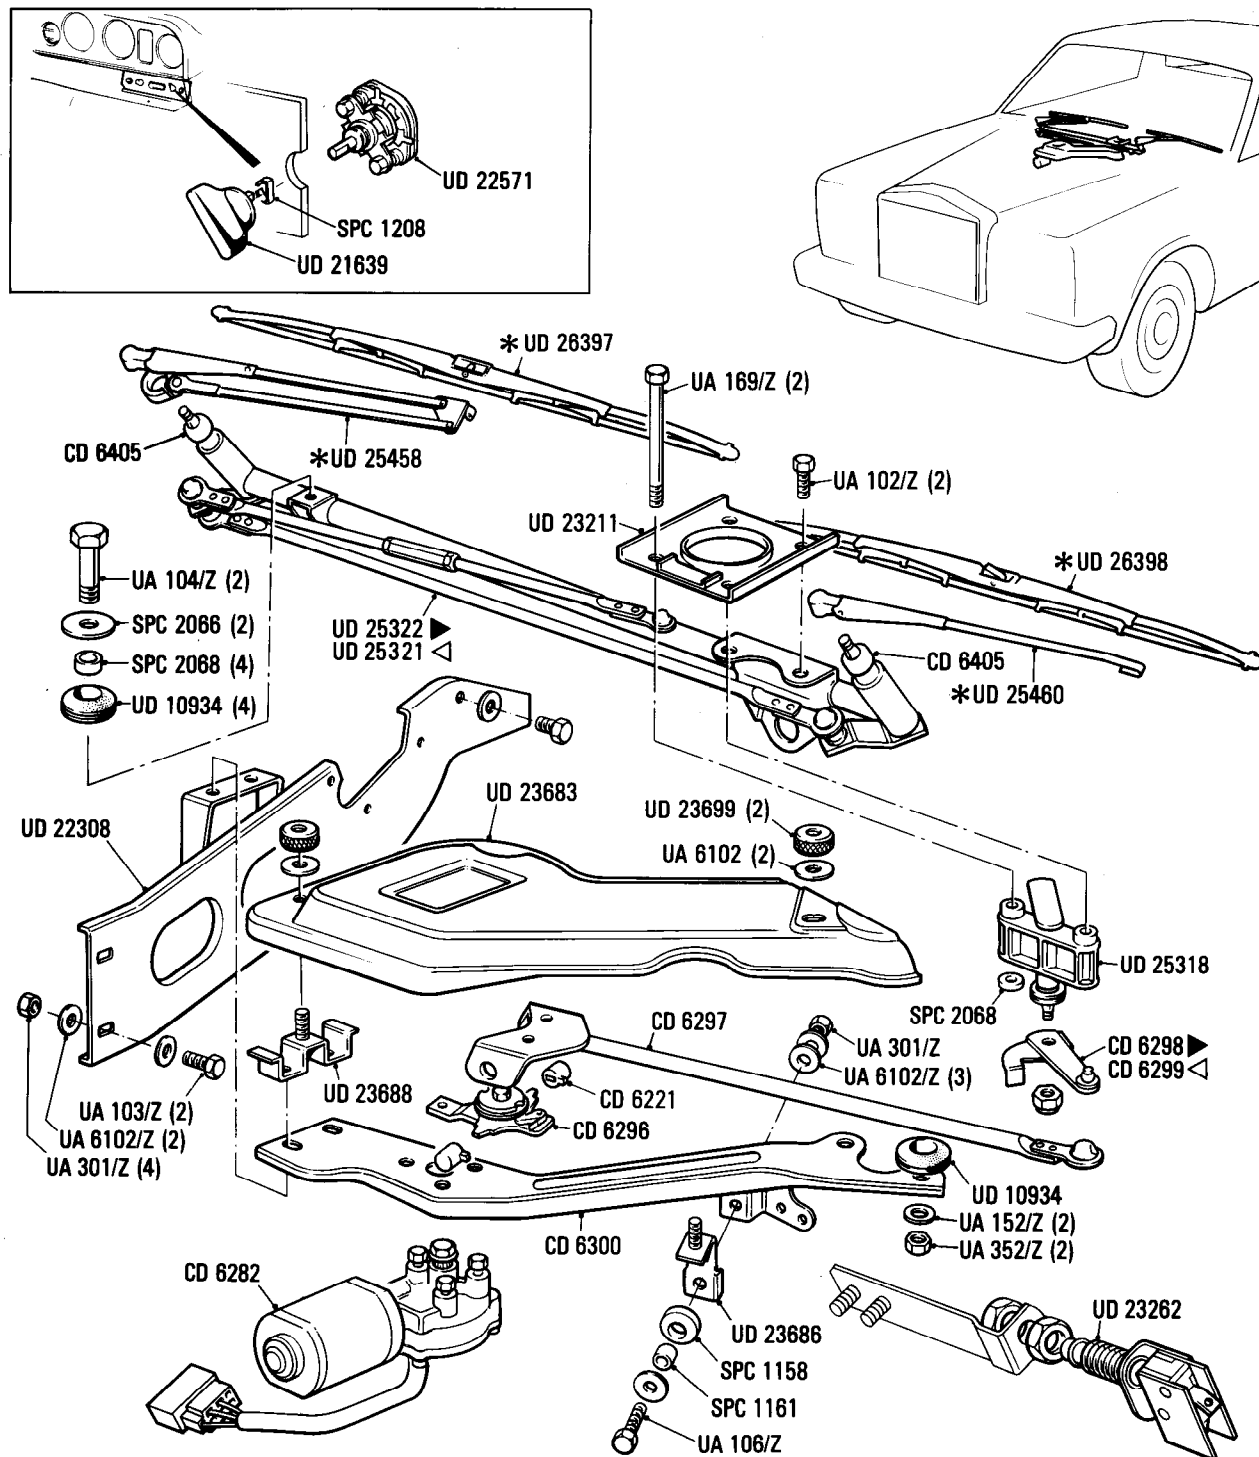

Ms10
•006•00

Rolls-Royce	Bentley
Silver Spirit	Mulsanne
Silver Spur	Turbo R
Silver Spur	Eight
Limousine	

Electrical System

Windscreen Wiper Mechanism and Switch

Parts marked thus * refer to Additional Information below

◀ Left-hand ▶ Right-hand

Car serial number

Silver Spirit & Bentley Mulsanne
SCBZS0006HCH21134 onwards including
21069, 21084 to 24496 except 23213, 23216

Silver Spur
SCAZN0002HCX21155 onwards including
21093 to 24503

Bentley Eight
SCBZS8001HCH21105 onwards including
21036, 20862 to 24497

Bentley Turbo R
SCBZS0T08HCH21115 to 23935 except
23211, 23212, 23214, 23215, 23217,
23218, 23219

Additional Information

© Rolls-Royce Motor Cars Limited 1990

- UD 26397 Wiper blade drivers side RHD, LHD cars
- UD 26398 Wiper blade passenger side RHD car
- UD 26399 Wiper blade passenger side LHD car
- UD 25457 Wiper arm drivers side LHD
- UD 25458 Wiper arm drivers side RHD
- UD 25459 Wiper arm passenger side LHD
- UD 25460 Wiper arm passenger side RHD
- UD 25311 Windscreen wiper mechanism complete
- UD 25312 Windscreen wiper mechanism complete with motor RHD
- UD 23685 Warning label wiper mechanism cover
- RH 9874 Fitting tool
- RH 9875 Release tool

P.S.I.S. M11
Refers

UD 23683 With UD 23685 Adhesive label