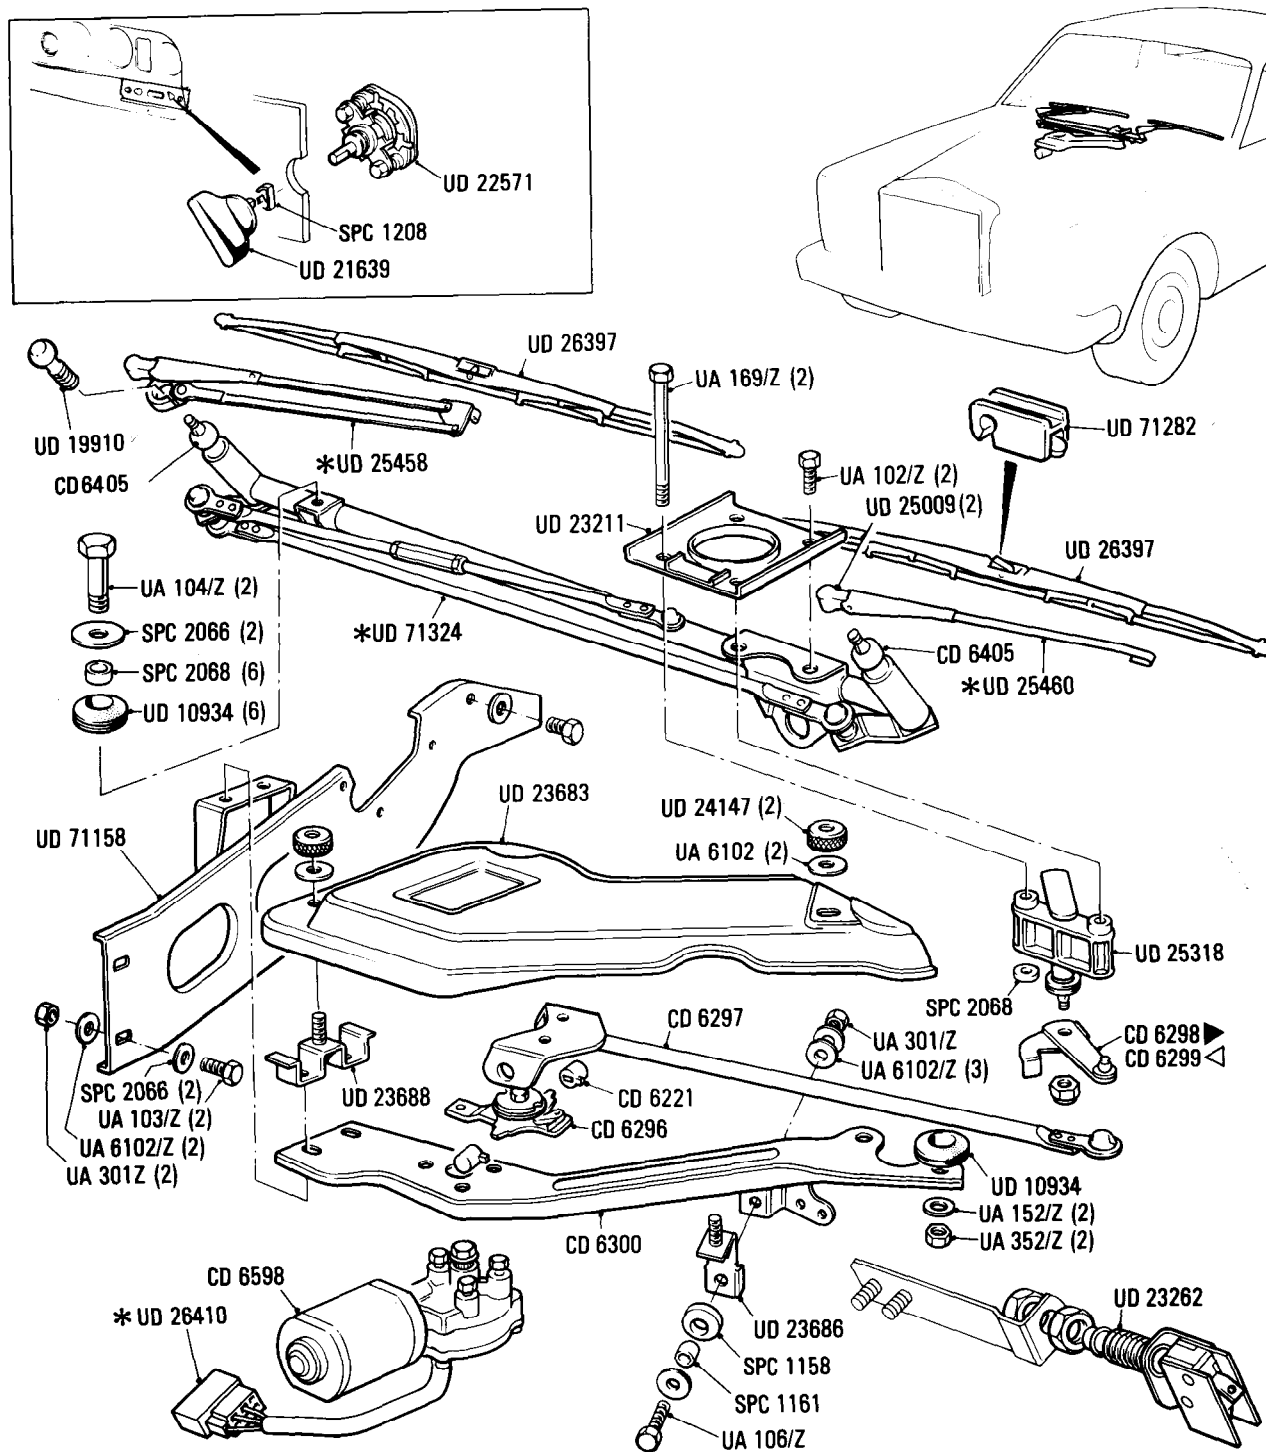

Ms10
007 00

Rolls-Royce
Silver Spirit
Silver Spur

Bentley
Mulsanne 'S'
Eight
Turbo R

Electrical System Windscreen Wiper Mechanism & Switch

◀ Left-hand ▶ Right-hand

Car serial number

Silver Spirit
SCAZS00A6KCH23213, 24514 to 27798

Silver Spur
SCAZN00A5KCX23210, 24516 to 27780

Mulsanne S
SCBZS02B3KCX23216, 24515 to 27796

Turbo R
SCBZR04A0KCH23211, 23212, 23214, 23215,
23217, 23218, 23219, 24519 to 27793

Eight
SCBZE00A8KCH24513 to 27799

Parts marked thus * refer to Additional Information below

Additional Information

* UD 71324 Assy wiper mechanism RHD
UD 71325 Assy wiper mechanism LHD

* UD 26410 Plug 7 way
UD 26411 Keeper bar
UD 26412 Terminal

© Rolls-Royce Motor Cars Limited 1990