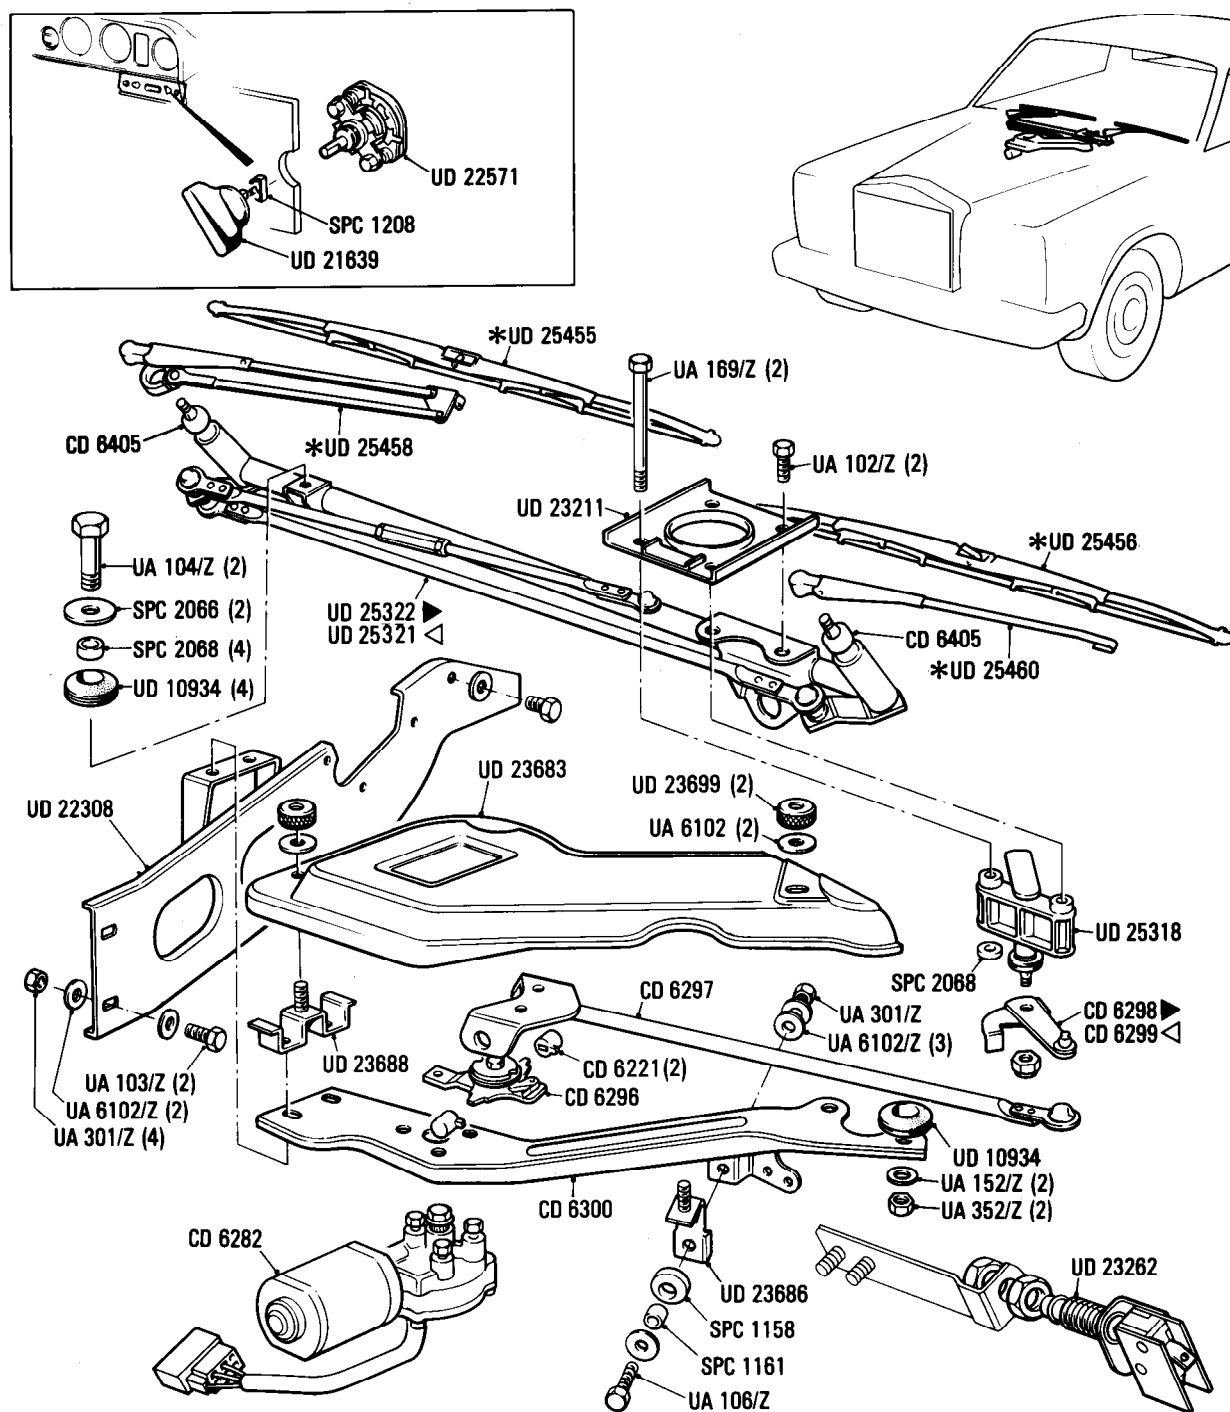

Ms10
·003·00

Rolls-Royce
Silver Spirit
Silver Spur

Bentley
Mulsanne
Mulsanne Turbo

Electrical System Windscreen Wiper Mechanism & Switch

Car serial number

Silver Spirit & Bentley Mulsanne
SCAZS0009ECH08443, 08450 to
10126

Silver Spur
SCAZN42A0ECH08641, 08643, 08649 to
10127

Mulsanne Turbo
SCBZS0T08ECH08439, 08440, 08449 to
08501, 08503 to 10099

Parts marked thus * refer to Additional Information below

◀ Left-hand ▶ Right-hand

Additional Information

- UD 25455 Wiper blade drivers side RHD, LHD
- UD 25456 Wiper blade passenger side RHD, LHD
- UD 25457 Wiper arm drivers side LHD
- UD 25458 Wiper arm drivers side RHD
- UD 25459 Wiper arm passenger side LHD
- UD 25460 Wiper arm passenger side RHD

- UD 25311 Windscreen wiper mechanism complete with motor LHD
- UD 25312 Windscreen wiper mechanism complete with motor RHD

© Rolls-Royce Motor Cars Limited 1990