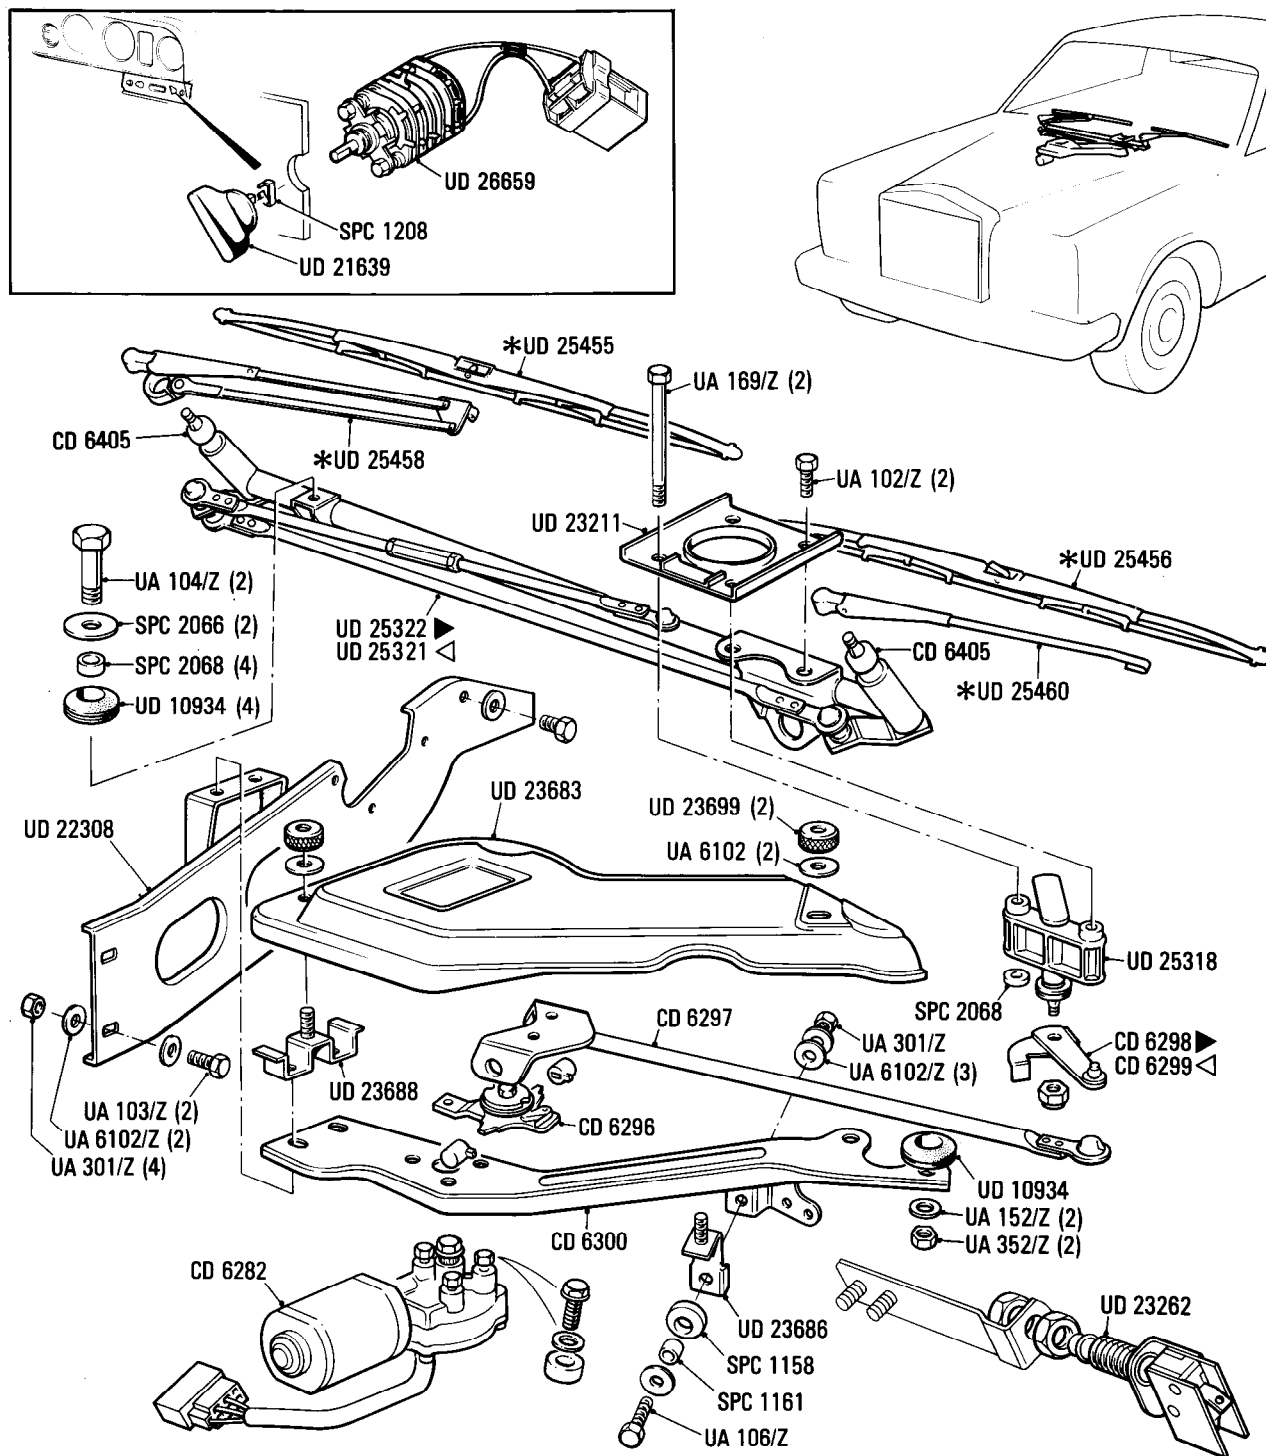

Ms10
•005•00

Rolls-Royce	Bentley
Silver Spirit	Mulsanne
Silver Spur	Turbo R
Silver Spur	Eight
Limousine	

Electrical System

Windscreen Wiper Mechanism & Switch

Car serial number

Silver Spirit & Bentley Mulsanne
SCAZS0002HCH20003 onwards
Except 21069, 21084, to 21133

Silver Spur
SCAZN0009HCH20004 onwards
Except 21093, to 21154

Bentley Eight
SCBZS8009HCX20006 onwards
Except 21036, 20862, to 21104

Bentley Turbo R
SCBZS0T03HCX20001 to 21114

Parts marked thus * refer to Additional Information below

◀ Left-hand ▶ Right-hand

Additional Information

- UD 25455 Wiper blade drivers side RHD, LHD
- UD 25456 Wiper blade passengers side RHD, LHD
- UD 25457 Wiper arm drivers side LHD
- UD 25458 Wiper arm drivers side RHD
- UD 25459 Wiper arm passenger side LHD
- UD 25460 Wiper arm passenger side RHD
- UD 25311 Windscreen wiper mechanism complete
- UD 25312 Windscreen wiper mechanism complete with motor RHD
- UD 23685 Warning label wiper mechanism cover
- RH 9874 Fitting tool
- RH 9875 Release tool
- UD 23683 with UD 23685 adhesive label

© Rolls-Royce Motor Cars Limited 1990