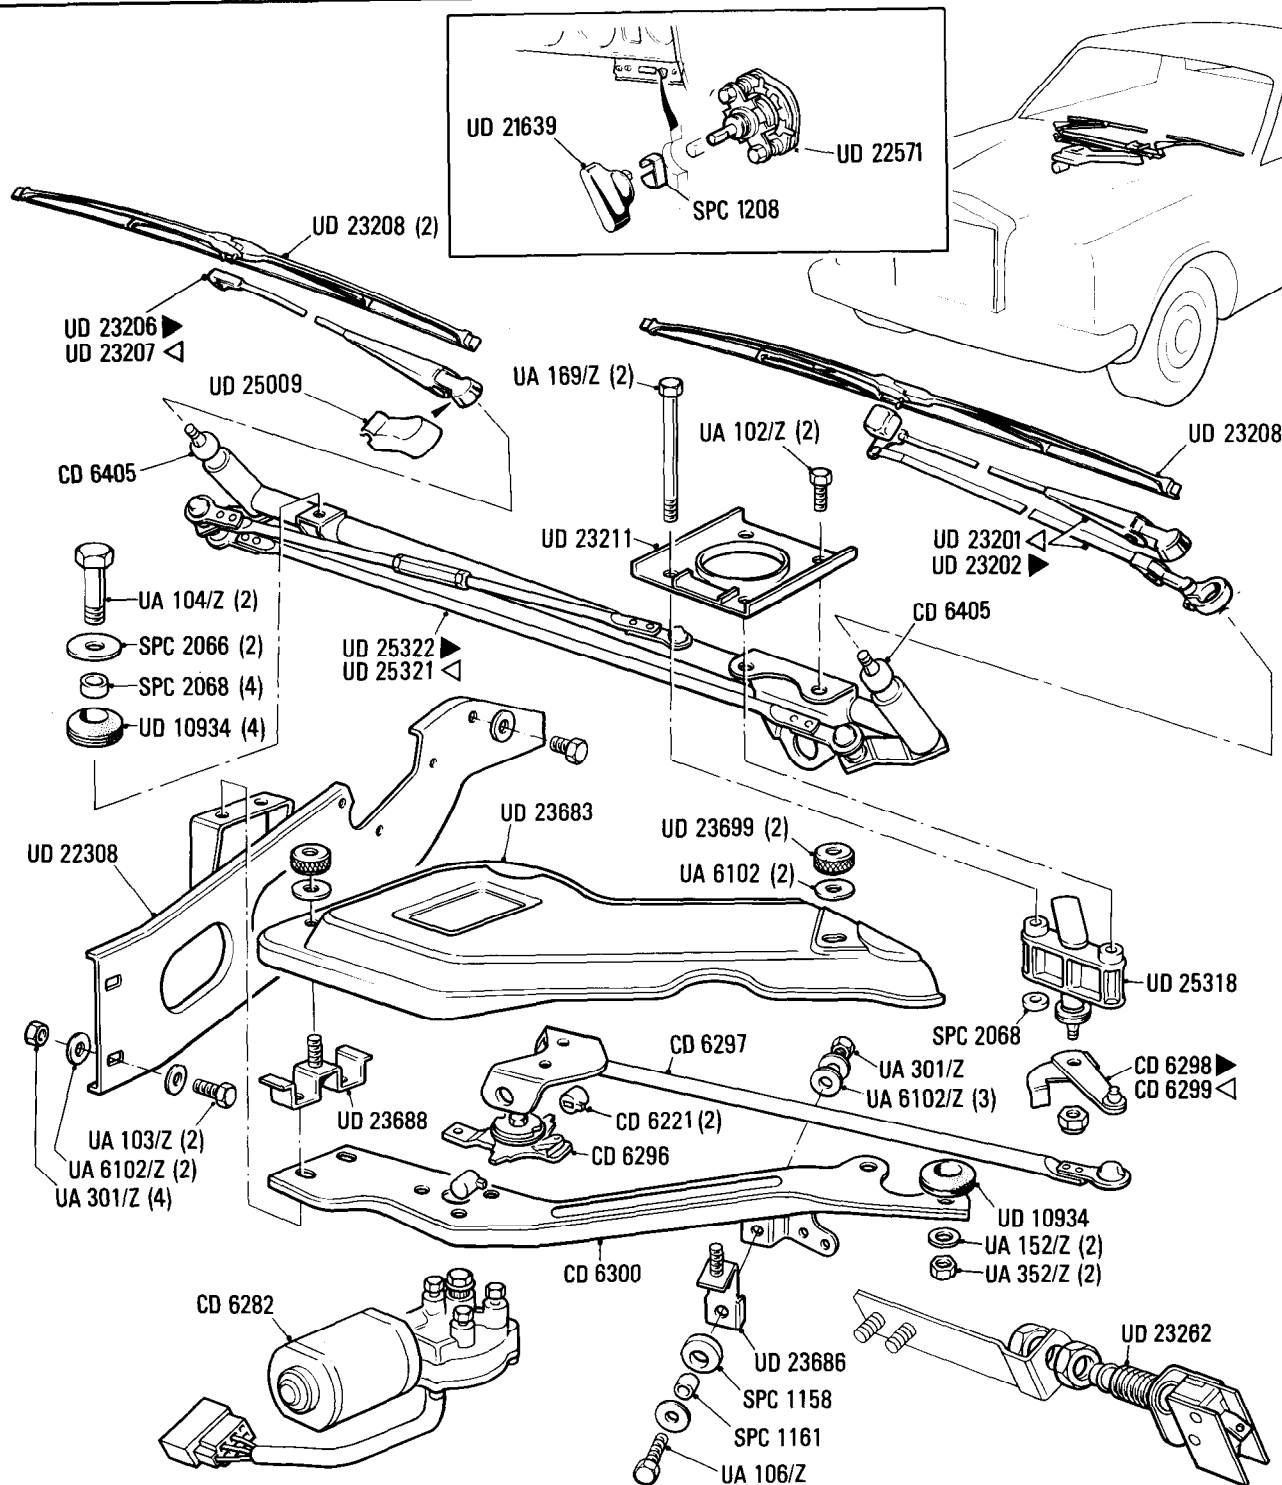

Ms10
•002•00

Rolls-Royce
Silver Spirit
Silver Spur

Bentley
Mulsanne
Mulsanne Turbo

Car serial number

Silver Spirit & Bentley Mulsanne
SCAZS0000DCH07910, 07912, 07914,
07915, 07917 to 07921, 07925, 08410
to 08442

Silver Spur
SCAZN42A4DCX08057, 08107, 08143 to
08146, 08149, 08154 to 08159, 08184,
08379 to 08640

Mulsanne Turbo
SCBZS0TOXDCH08117, 08169 to 08438

Electrical System

Windscreen Wiper Mechanism & Switch

Parts marked thus * refer to Additional Information below

◀ Left-hand ▶ Right-hand

Additional Information

- *UD 25311 Windscreen wiper mechanism complete with motor L.H. drive
- UD 25312 Windscreen wiper mechanism complete with motor R.H. drive

© Rolls-Royce Motor Cars Limited 1990