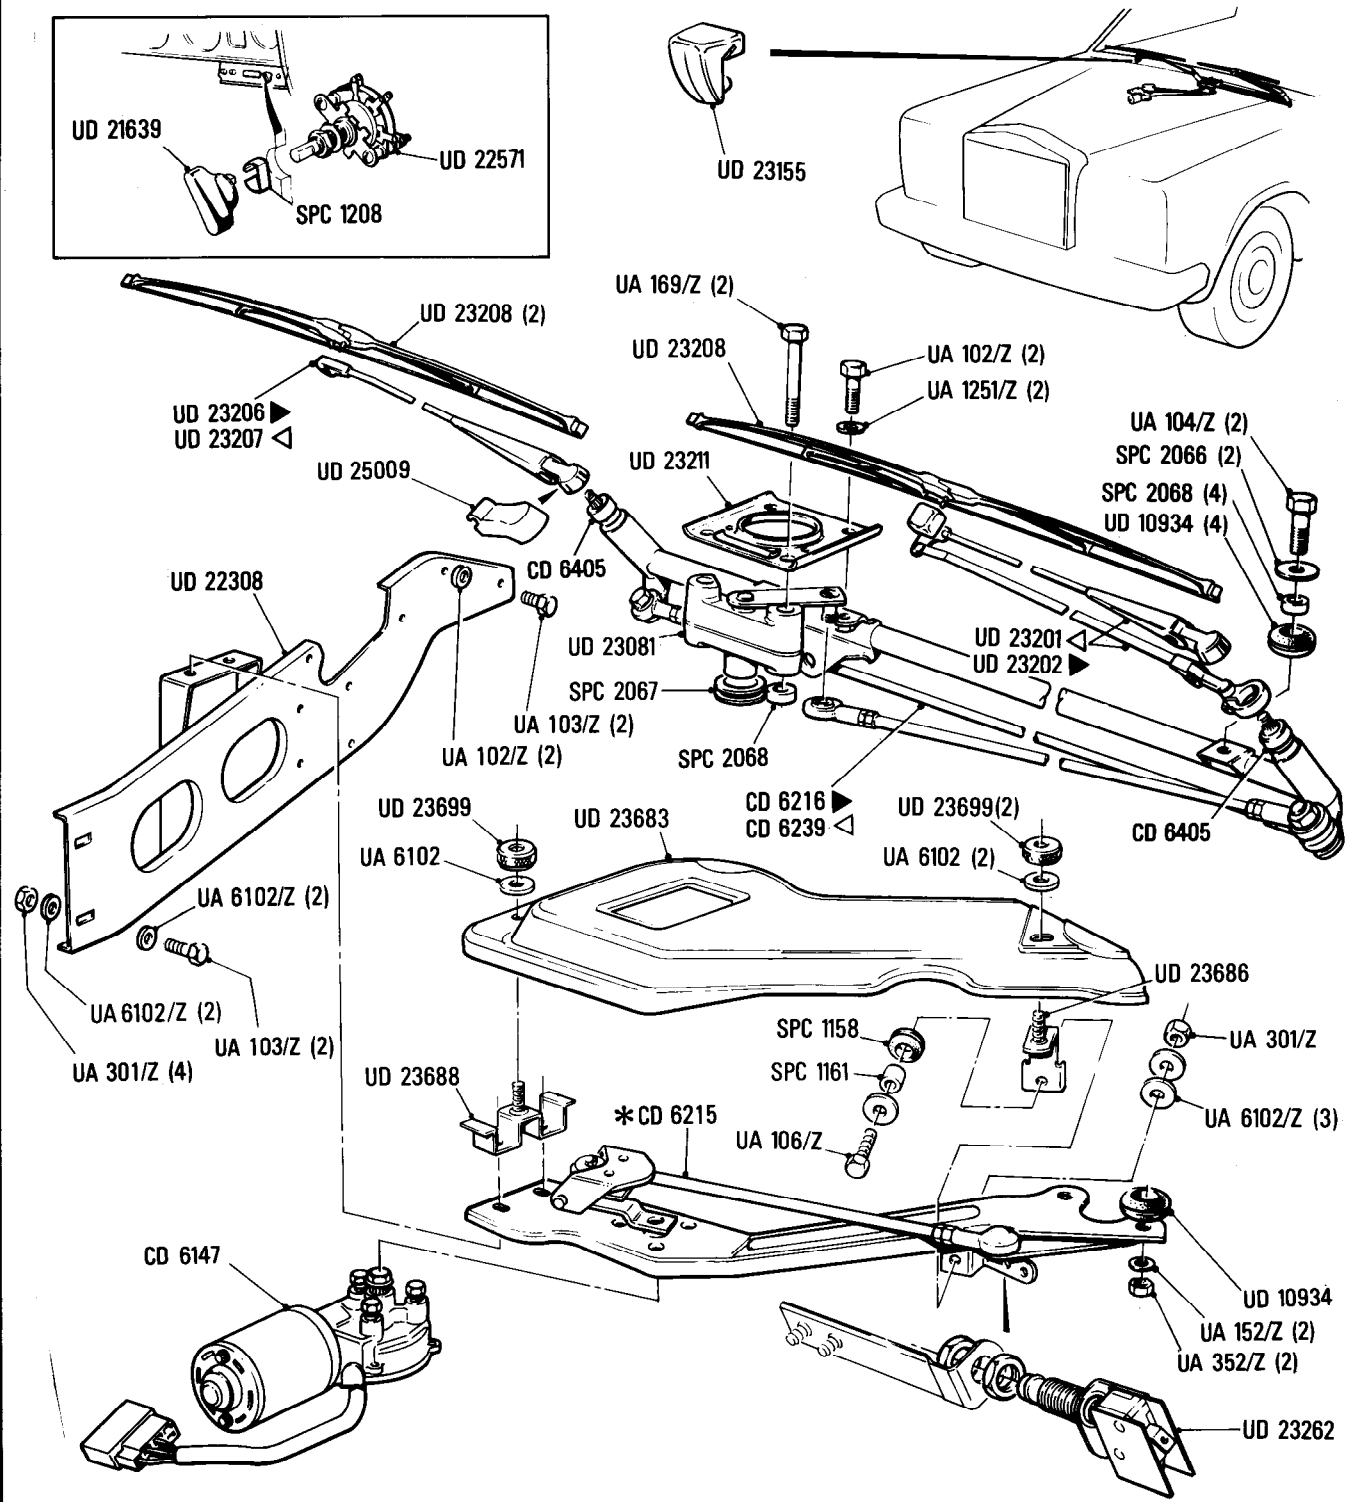

Ms10
•001•00

Rolls-Royce
Silver Spirit
Silver Spur

Bentley
Mulsanne
Mulsanne Turbo

Electrical System

Windscreen Wiper Mechanism and Switch

Car serial number

Silver Spirit & Bentley Mulsanne
SCAZS0000ACH01001 to 07909, 07911,
07913, 07916, 07922 to 07924, 07926
to 07933, 08170 to 08713, 08209 to 08217,
08225 to 08227, 08250 to 08265, 08282 to
08360, 08395 to 08409

Silver Spur
SCAZN0000ACH01008 to 08005, 08056,
08058 to 08070, 08076 to 08078, 08083
to 08090, 08098 to 08110, 08118 to 08142
08147, 08148, 08150 to 08153, 08160 to
08164, 08179 to 08189, 08196 to 08199,
08218, 08219, 08234 to 08249, 08266,
08276 to 08281, 08361 to 08378

Mulsanne Turbo
SCBZS0T06CCH05214 to 08001 to 08004,
08070 to 08075, 08079 to 08082, 08091 to
08097, 08111 to 08116, 08165 to 08168,
08174 to 08178, 08190 to 08195, 08200 to
08208, 08220 to 08224, 08228 to 08233,
08267 to 08274, 08385 to 08391

Parts marked thus * refer to Additional Information below

◀ Left-hand ▶ Right-hand

Additional Information

* UD 23206 } Passenger's side
UD 23207 }

* UD 23201 } Driver's side
UD 23202 }

* UD 22564 Complete wiper mechanism with motor R.H.D. cars
UD 22565 Complete wiper mechanism with motor L.H.D. cars
See service information sheet SZ M16

* CD 6215 Drive link and anti-streak mechanism

© Rolls-Royce Motor Cars Limited 1990