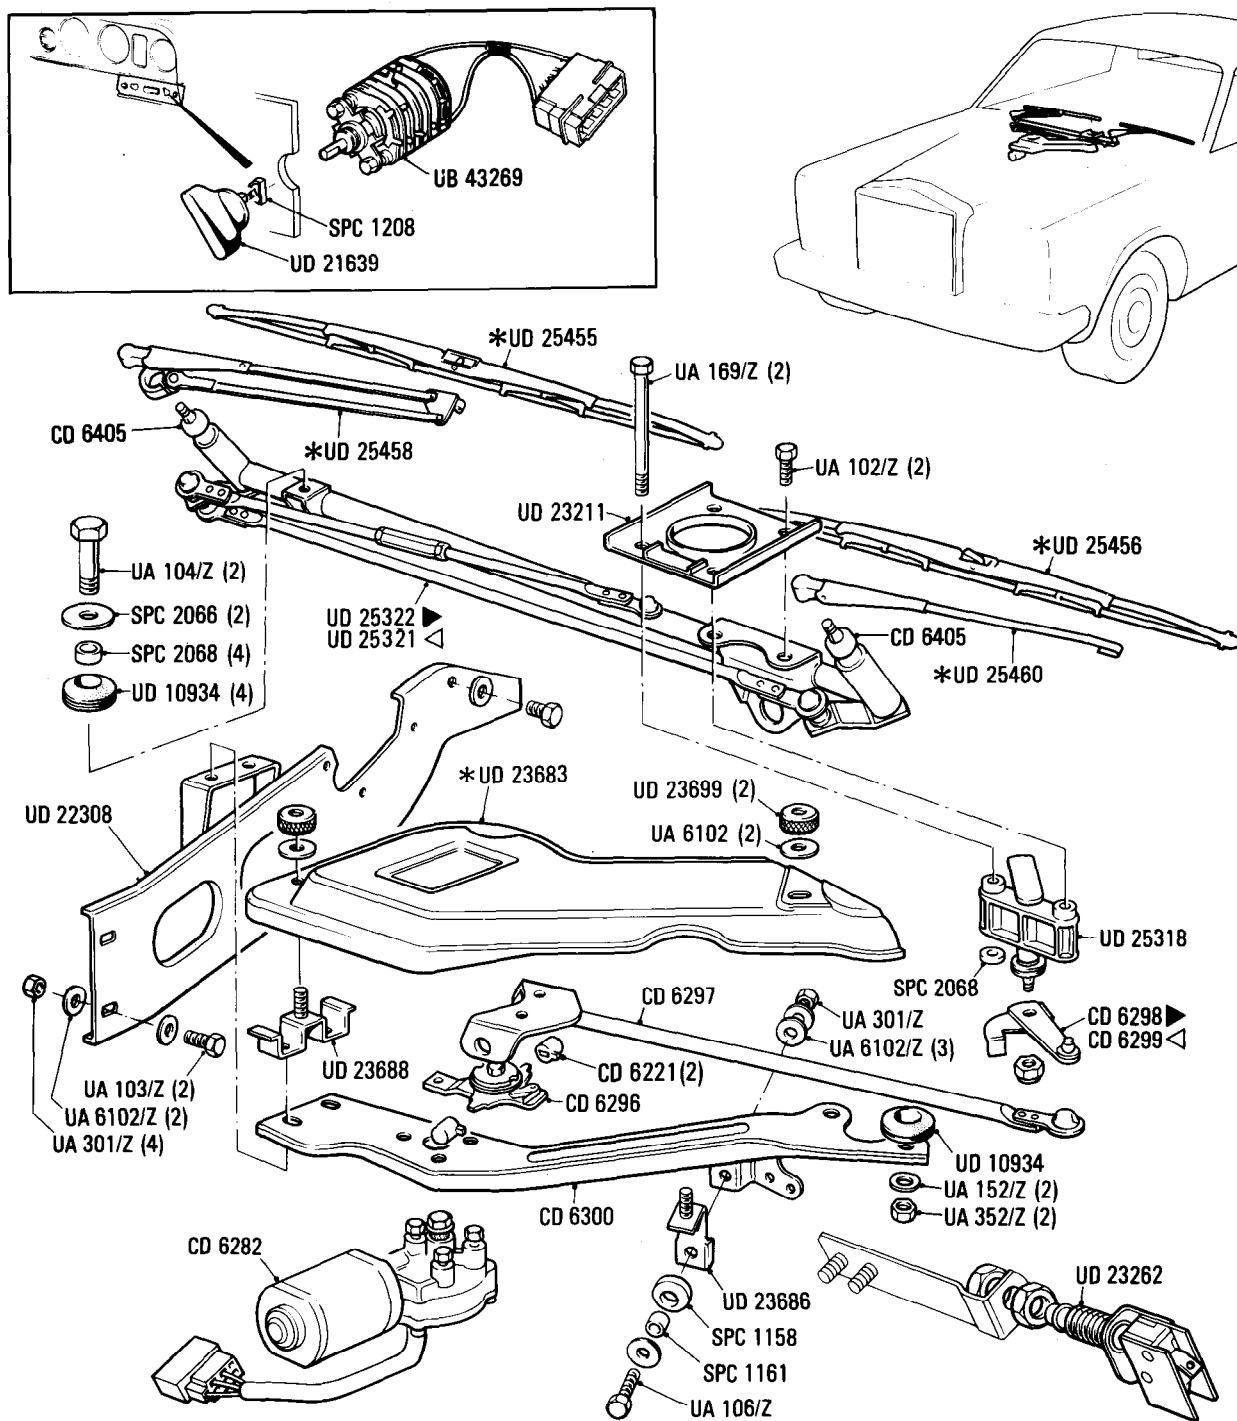

Ms10
•004•00

Rolls-Royce
Silver Spirit
Silver Spur
Silver Spur
Limousine

Bentley
Mulsanne
Mulsanne Turbo
Turbo R
Eight

Electrical System Windscreen Wiper Mechanism & Switch

Parts marked thus * refer to Additional Information below

◀ Left-hand ▶ Right-hand

Car serial number

Silver Spirit & Bentley Mulsanne
SCAZS42A3FCX12001 to 16930

Silver Spur
SCAZN42A6FCX12002 to 16970

Mulsanne Turbo
SCBZS0T08FCX12005 to 14162

Turbo R
SCBZS0T0XFCH12834 to 16570

Bentley Eight
SCBZS800XFCH12013 to 16954

Additional Information

- UD 25455 Wiper blade drivers side RHD, LHD
- UD 25456 Wiper blade passenger side RHD, LHD
- UD 25457 Wiper arm drivers side LHD
- UD 25458 Wiper arm drivers side RHD
- UD 25459 Wiper arm passenger side LHD
- UD 25460 Wiper arm passenger side RHD
- UD 25311 Windscreen wiper mechanism complete with motor LHD
- UD 25312 Windscreen wiper mechanism complete with motor RHD
- UD 23685 Warning label wiper mechanism cover

* UD 23683 with
UD 23685 Adhesive
Label

© Rolls-Royce Motor Cars Limited 1990