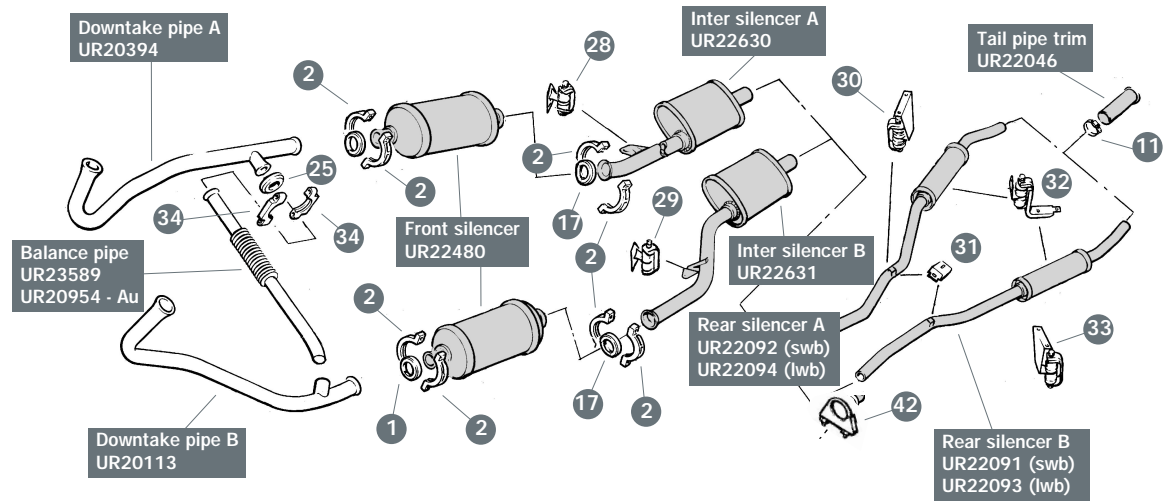

L

1. UR10798 OLIVE
2. UR5639 HALF CLAMP
11. SPC3207 JUBILEE CLIP
17. UR18956 OLIVE
25. UR19758 OLIVE
28. UR21535 ABSORBER
29. UR21541 ABSORBER
30. UR26630 ABSORBER & BRACKET
31. UR21526 MOUNTING BRACKET
32. UR21273 ABSORBER & BRACKET
33. UR26629 ABSORBER & BRACKET
34. UR26624 HALF CLAMP
42. UR22650 CLAMP ASSEMBLY