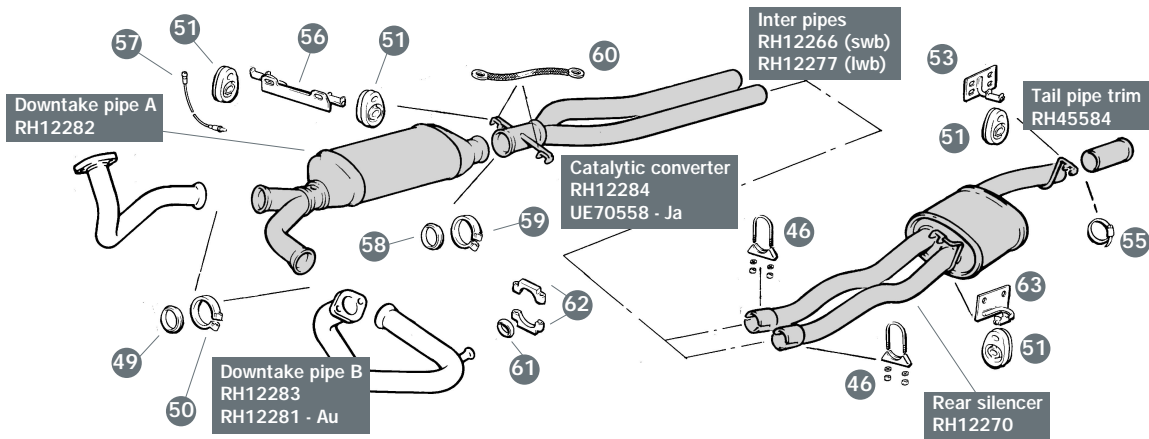

# M

11. SPC3207 JUBILEE CLIP
30. UR26630 ABSORBER & BRACKET
32. UR21273 ABSORBER & BRACKET
33. UR26629 ABSORBER & BRACKET
35. UR22107 OLIVE
36. UR26638 CLAMP
37. UR26474 SENSOR
38. UR22292 ABSORBER
39. UR22206 ABSORBER Ja
40. UR18892 HALF CLAMP
41. UR22138 OLIVE
42. UR22650 CLAMP ASSEMBLY

# NO

- 9. UR19244 ABSORBER
- 29. UR21541 ABSORBER
- 43. UE26799 OLIVE
- 44. UR26800 CLAMP
- 45. UR26427 ABSORBER & BRACKET
- 46. UR26633 CLAMP ASSEMBLY
- 47. UR23341 MOUNTING BRACKET
- 48. UR23444 MOUNTING BRACKET

# PQ

- 46. UR26633 CLAMP
- 49. UE70086 OLIVE
- 50. UE45883 CLAMP
- 51. UE70117 MOUNTING
- 52. UE71896 SUPPORT BRACKET
- 53. UE73537 SUPPORT BRACKET
- 54. UE73536 SUPPORT BRACKET
- 55. SPM1960 JUBILEE CLIP
- 56. UE70161 SUPPORT BRACKET

# R

- 46. UR26633 CLAMP
- 49. UE70086 OLIVE
- 50. UE45883 CLAMP
- 51. UE70117 MOUNTING
- 53. UE73537 SUPPORT BRACKET
- 55. SPM1960 JUBILEE CLIP
- 56. UE70161 SUPPORT BRACKET
- 57. UE70368 OXYGEN SENSOR
- 58. UR22103 OLIVE
- 59. UR26639 CLAMP
- 60. UD19958 EARTH BRAID
- 61. UE70815 OLIVE
- 62. UR18932 CLAMP