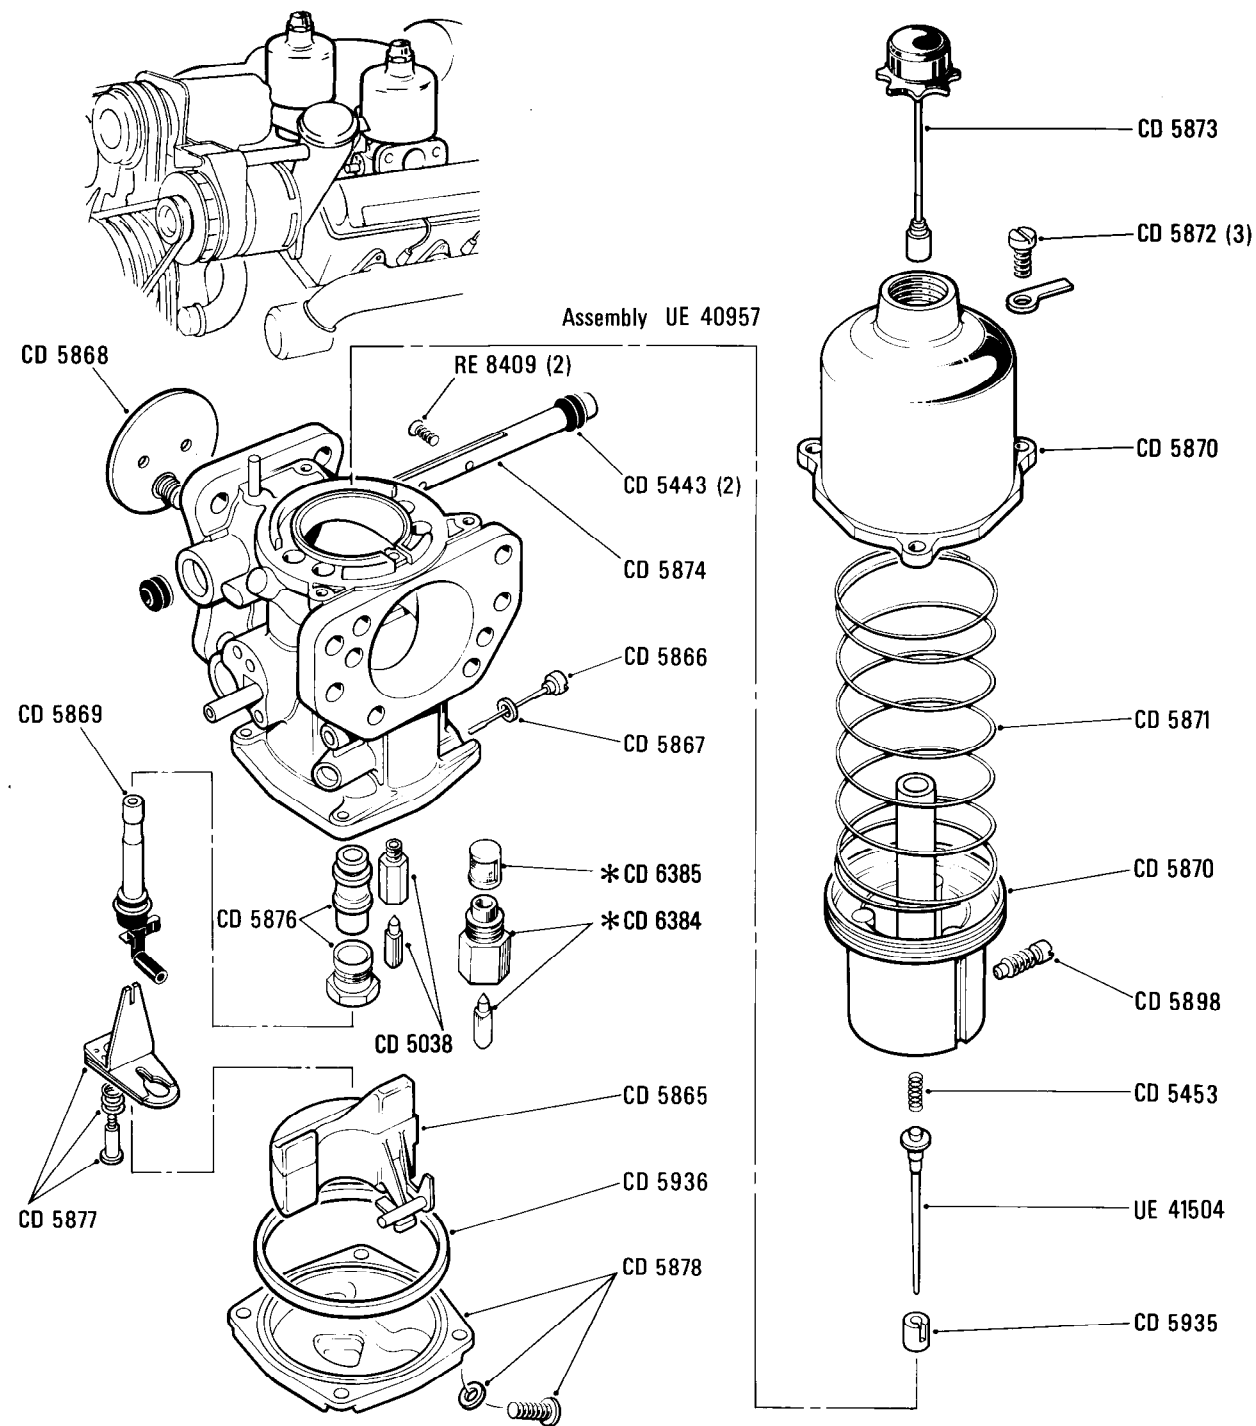

K&U3
•020•04

Rolls-Royce
Silver Spirit
Silver Spur

Bentley
Mulsanne

Fuel System & Exhaust Emission Control System
SU Carburettors (HIF7) Cars for Australia

Car serial number

Silver Spirit & Bentley Mulsanne
SCAZS0000ACH01134 to 21989

Parts marked thus * refer to Additional Information below

◀ Left-hand ▶ Right-hand

Additional Information

* CD 6384 } Required for cars built after Septemebr 1984
CD 6385 }

© Rolls-Royce Motor Cars Limited 1990