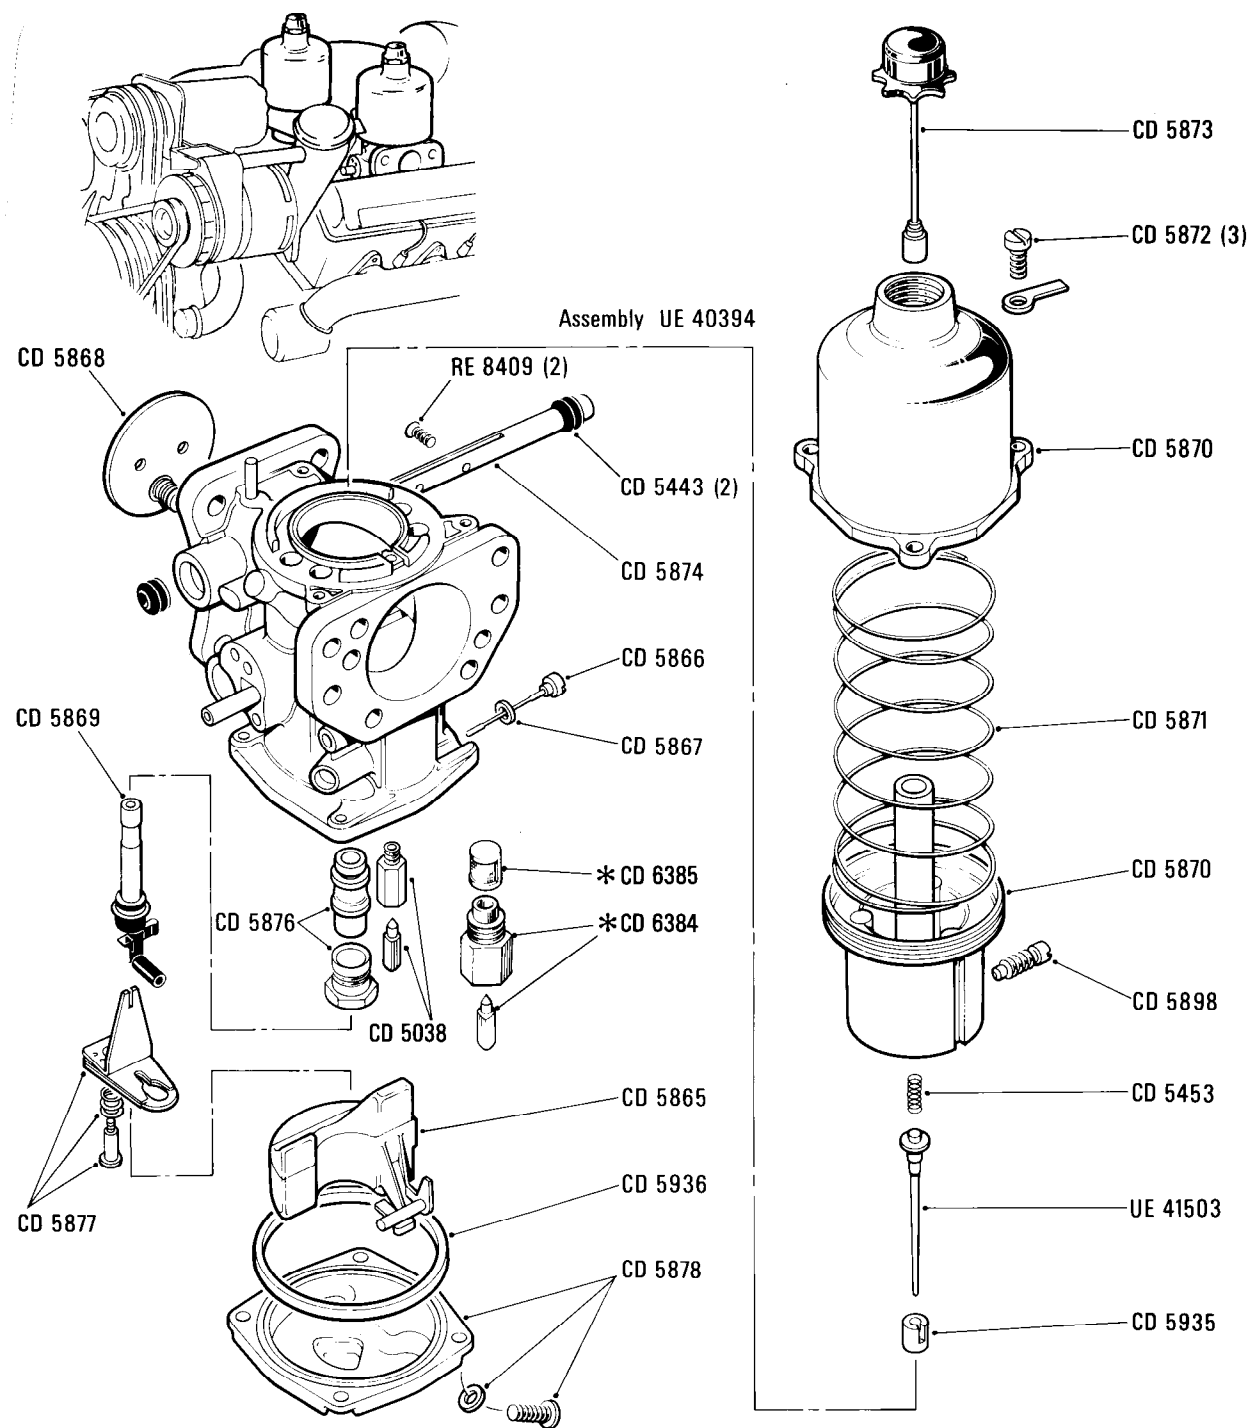

K&U3
•001•03

Rolls-Royce
Silver Spirit
Silver Spur

Bentley
Mulsanne
Eight

Fuel System & Exhaust Emission Control System

SU Carburettors (HIF7) Cars for Countries other than
N. America, California, Japan and Australia

Car serial number

Silver Spirit & Bentley Mulsanne
SCAZS0000ACH01001 to 16930

Silver Spur
SCAZN0000ACH01006 to 16970

Bentley Eight
SCBZS8004ECH08862 to 16954

Parts marked thus * refer to Additional Information below

◀ Left-hand ▶ Right-hand

Additional Information

© Rolls-Royce Motors Limited 1984

* CD 6384 } Required for cars built after September 1984
CD 6385 }