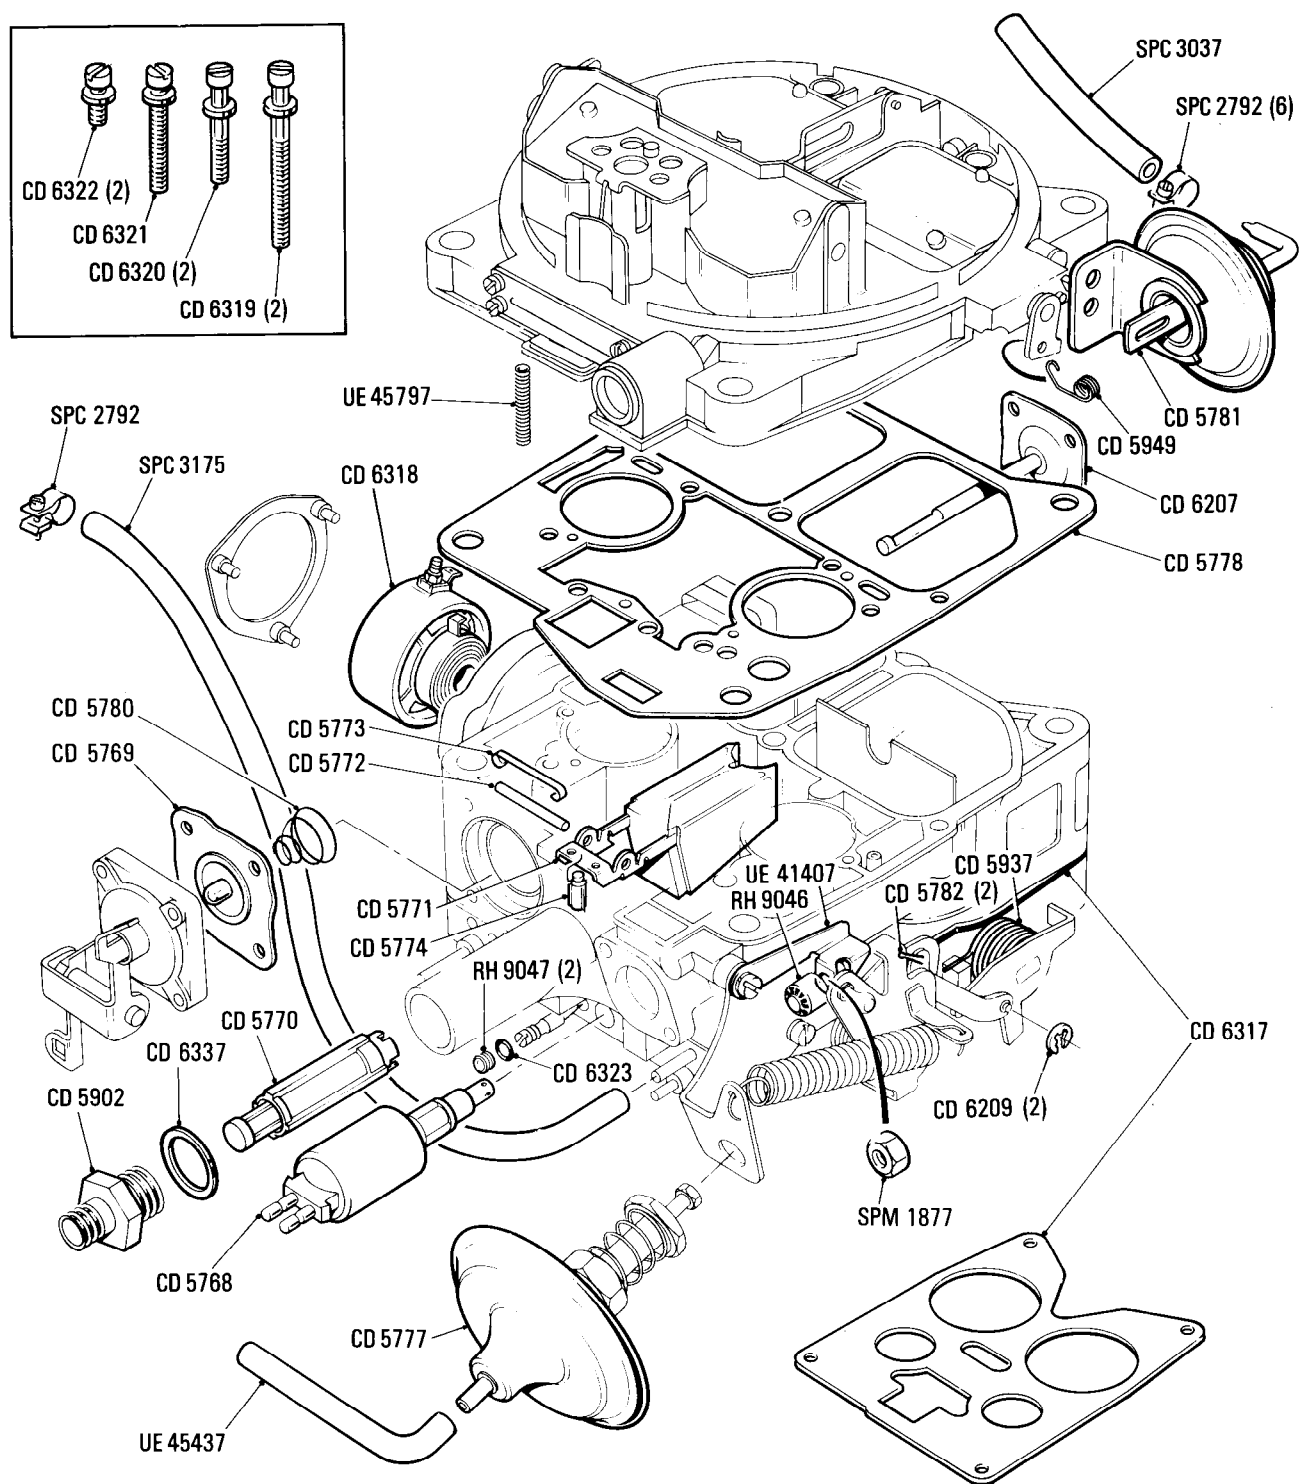

Car serial number

Silver Spirit & Bentley Mulsanne
SCAZS0000ACH01001 to 16930

Silver Spur
SCAZN0000ACH01006 to 16970

Bentley Eight
SCBZS8004ECH08862 to 16954

Parts marked thus * refer to Additional Information below

Fuel System & Exhaust Emission Control System
SU Carburettors (HIF7) Cars for Australia

Car serial number

Silver Spirit & Bentley Mulsanne
SCAZS0000ACH01134 to 21989

Parts marked thus * refer to Additional Information below

Solex Carburetter (RH 9959)

Car serial number

SCBZSOT00BCH04233 to 16570

Parts marked thus * refer to Additional Information below

◀ Left-hand ▶ Right-hand

Additional Information

© Rolls-Royce Motor Cars Limited 1990