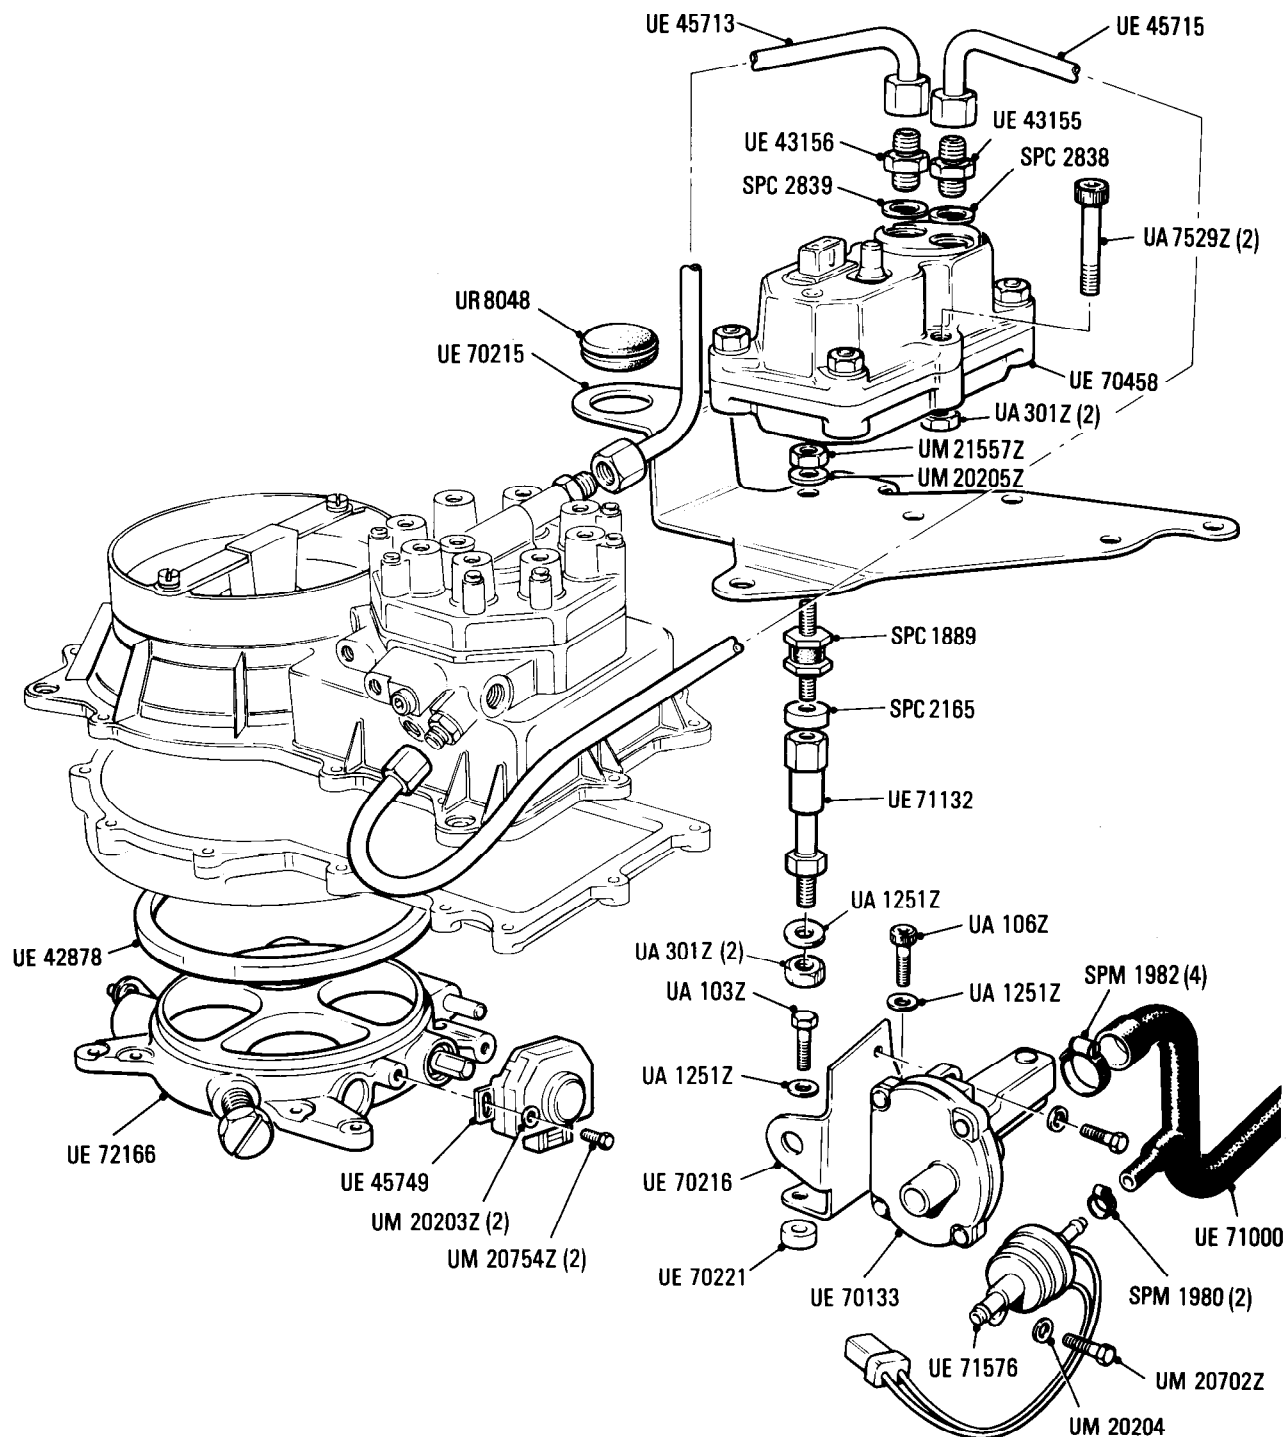

Fuel System & Exhaust Emission Control System
Throttle Body, Warm-up Regulator, Auxiliary Valve & Fittings
Cars for countries other than N. America & Japan

Parts marked thus * refer to Additional Information below

◀ Left-hand ▶ Right-hand

Car serial number

Silver Spirit & Bentley Mulsanne
SCAZS00A6KCH23213, 23216,
24514 to 27798

Silver Spur
SCAZN00A5KCX23210, 24516 to 27780

Bentley Eight
SCBZE00A8KCH24513 to 27799

Additional Information