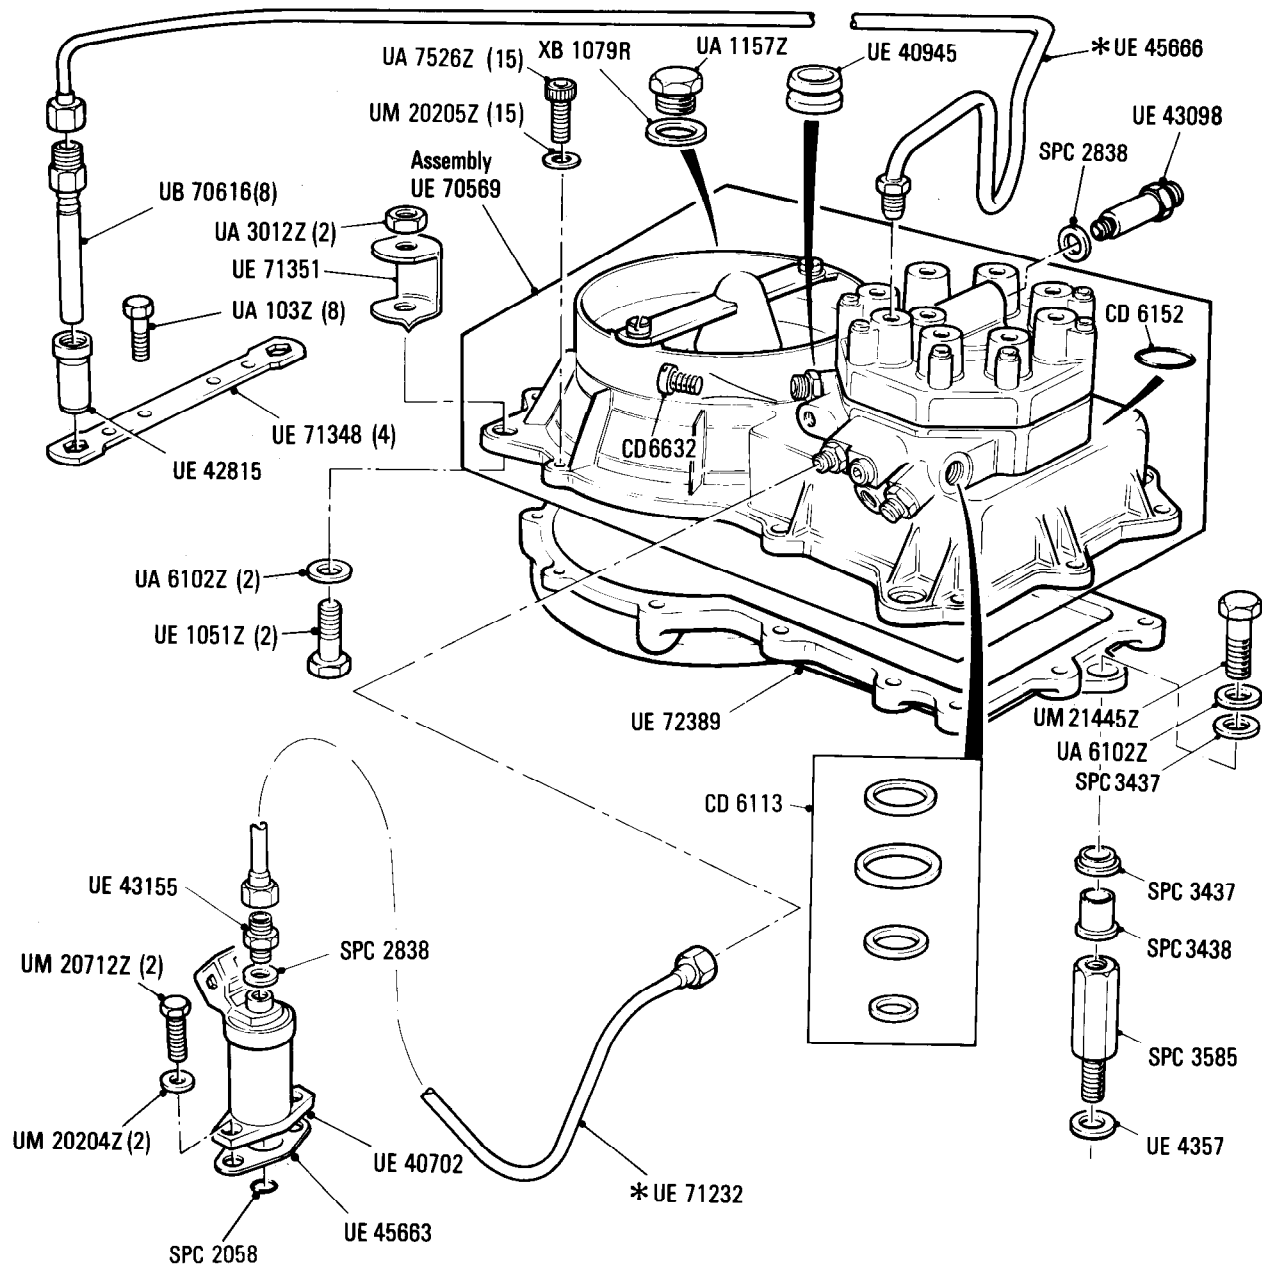

K&U4
•021•02

Rolls-Royce
Silver Spirit
Silver Spur
Silver Spur
Limousine

Bentley
Mulsanne
Eight

Fuel System & Emission Control System

Air/Fuel Meter Fuel Injection System

Cars for countries other than N. America, Japan & Australia Switzerland, Austria & Sweden

Parts marked thus * refer to Additional Information below

◀ Left-hand ▶ Right-hand

Car serial number

Silver Spirit & Bentley Mulsanne
SCAZS00A8KCH23213, 23216, 24514,
24569 to 27798

Silver Spur
SCAZN00A5KCX23210, 24516 to 27780

Bentley Eight
SCBZE00A8KCH24513 to 27799

Additional Information

© Rolls-Royce Motor Cars Limited 1990

- *UE 45666 A1 Cylinder
- UE 45668 A2 Cylinder
- UE 45670 A3 Cylinder
- UE 45672 A4 Cylinder
- UE 45674 B1 Cylinder
- UE 45676 B2 Cylinder
- UE 45678 B3 Cylinder
- UE 45680 B4 Cylinder
- *UE 71232 Pipe Air Meter to cold stand injector