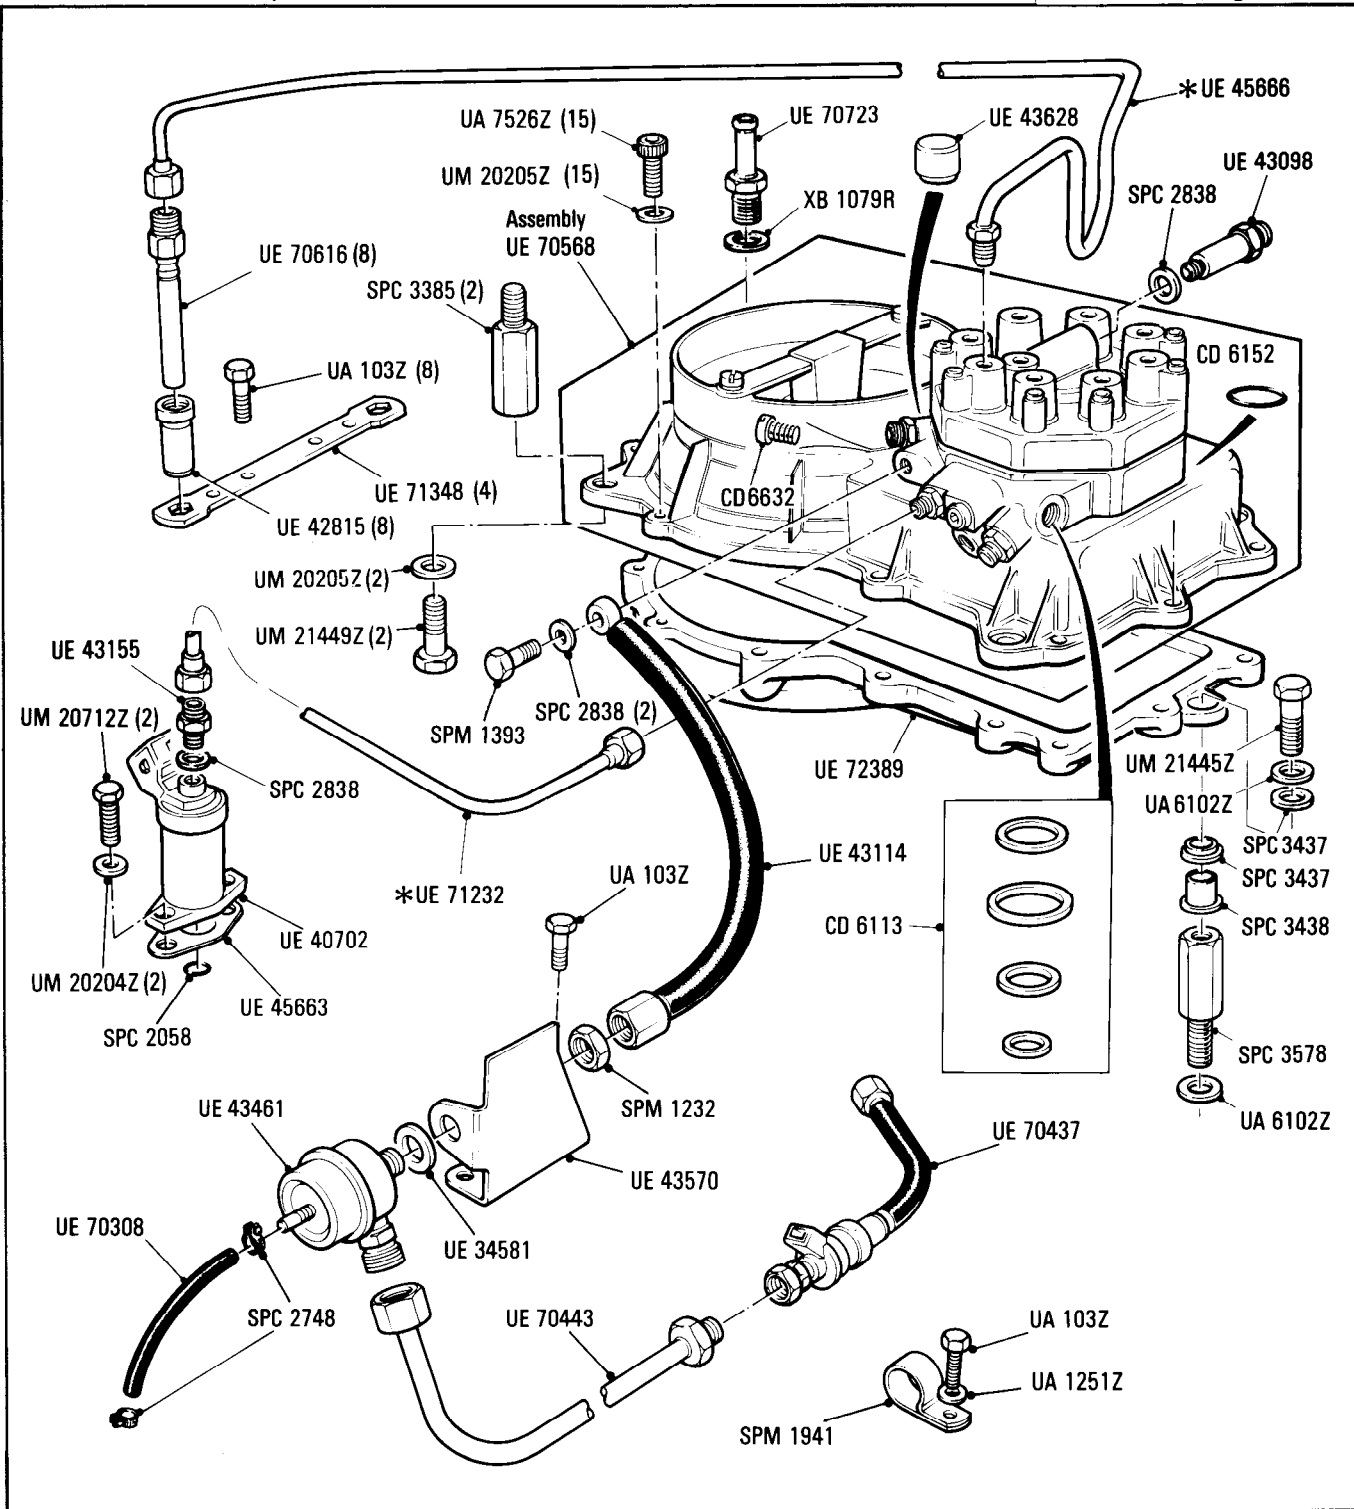

#### Car serial number

Silver Spirit & Bentley Mulsanne  
SCAZS02A2HCX20263 to 24501 Except 23316

Silver Spur  
SCAZN42A5HCX20014 to 24503

Bentley Eight  
SCBZE02A2HCX20047 to 24497