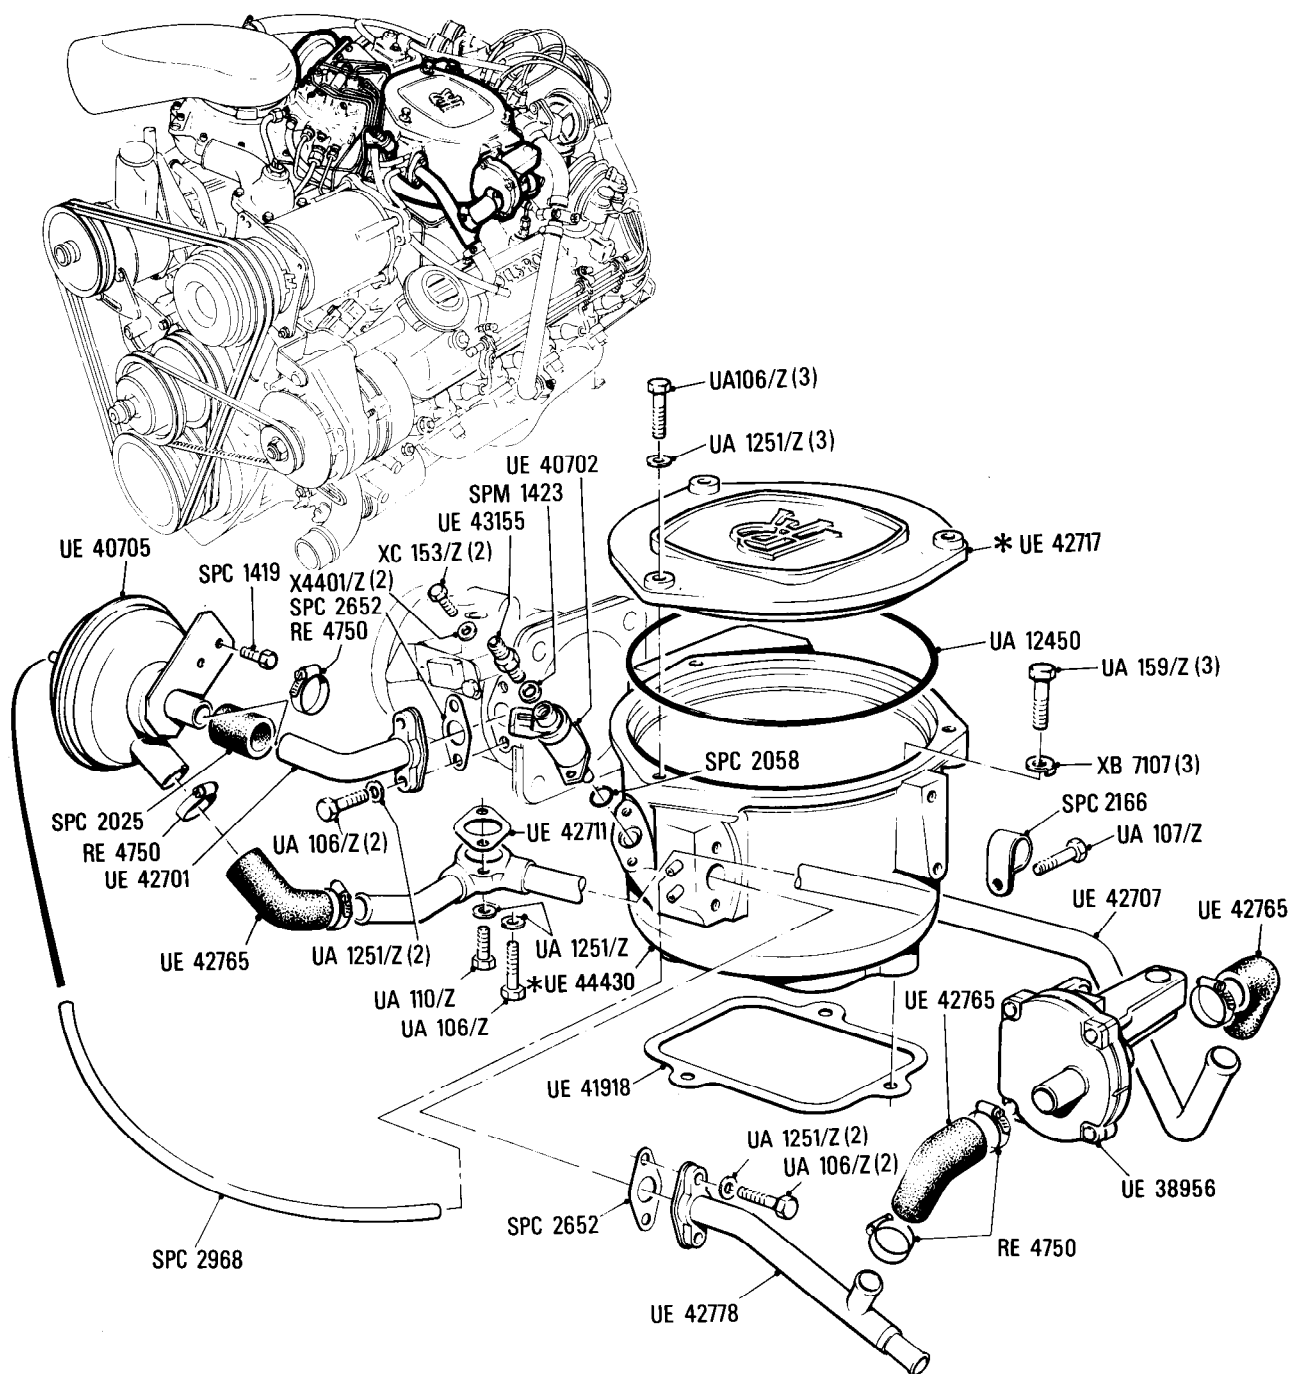

K&U4
061 01

Rolls-Royce
Silver Spirit
Silver Spur

Bentley
Mulsanne

Fuel System & Exhaust Emission Control System

Plenum Chamber Valves & Pipes

N. America, Japan & Australia

Parts marked thus * refer to Additional Information below

◀ Left-hand ▶ Right-hand

Car serial number

Silver Spirit & Bentley Mulsanne
SCAZS0006GCH14302 to 16930

Australian cars

Silver Spur
SCAZN0004FCH13896 to 16970

Silver Spirit & Bentley Mulsanne
SCAZS42A7CCX05273 to 16930

Silver Spur

SCAZN42A5CCX95196 to 16970

Additional Information

* UE 44430 N. America & Australian cars
UE 43263 Japanese cars

© Rolls-Royce Motors Limited 1984