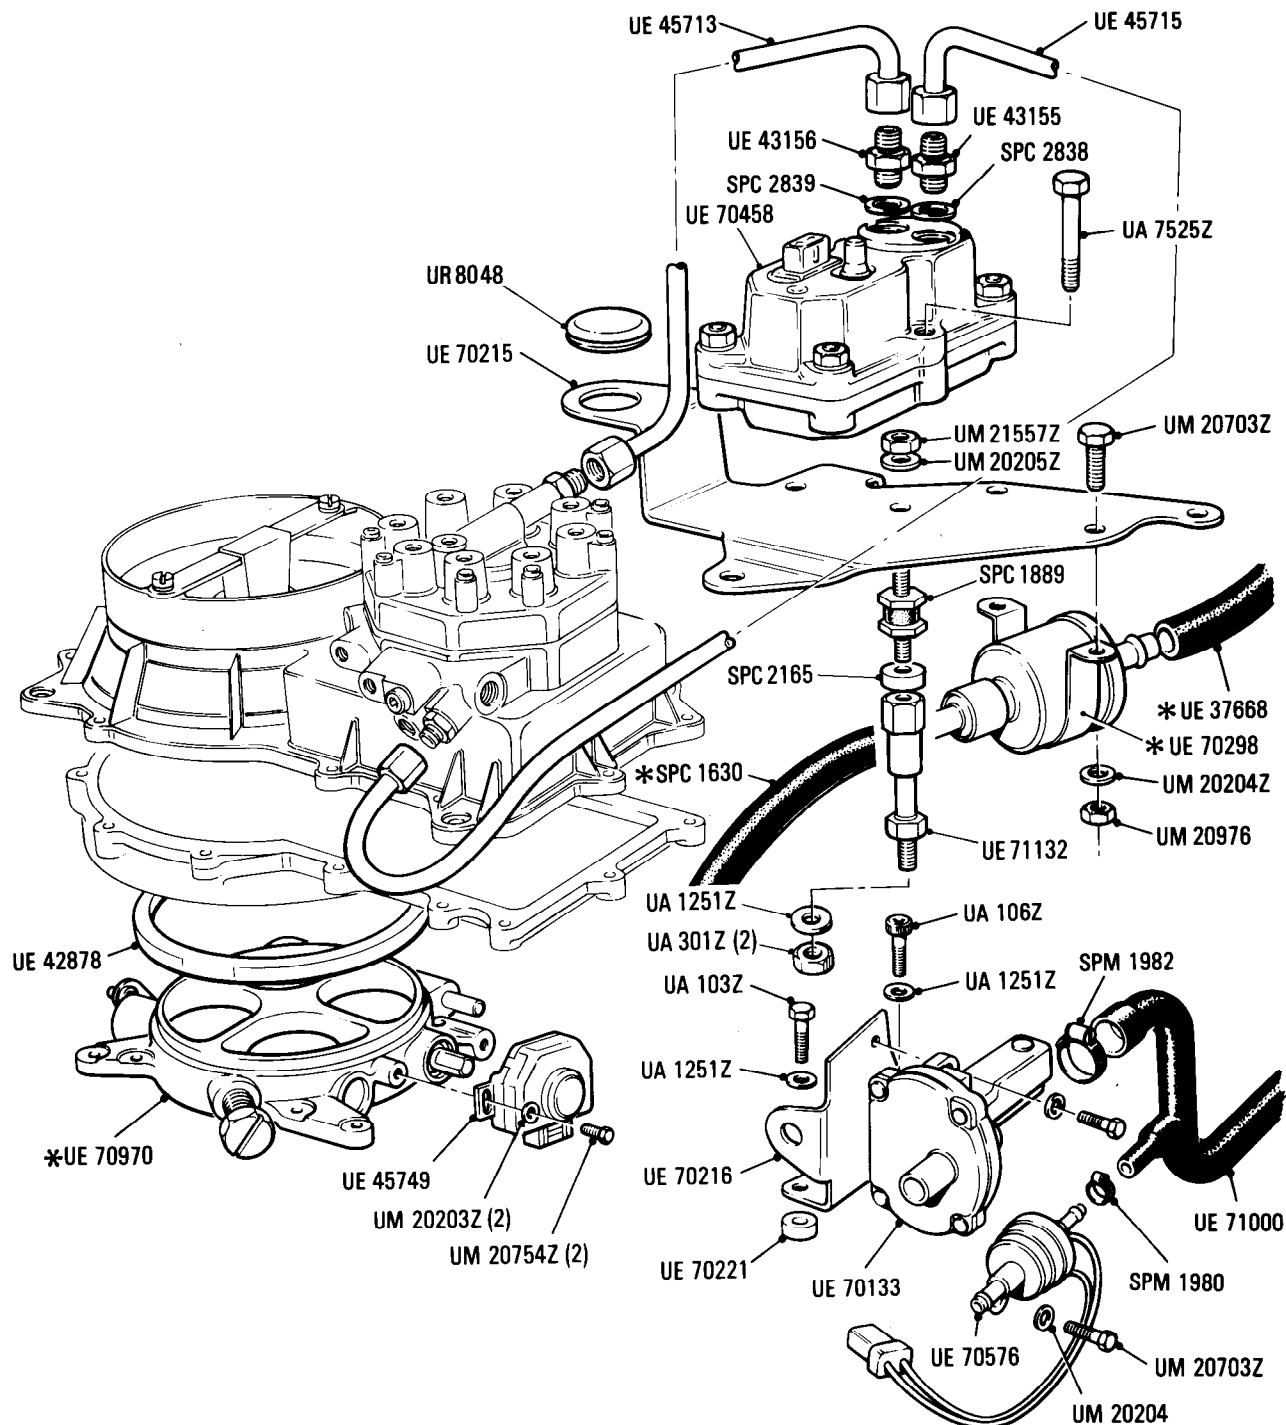

K&U4
•120•03

Rolls-Royce
Silver Spirit
Silver Spur
Silver Spur
Limousine

Bentley
Mulsanne

Car serial number

Silver Spirit & Bentley Mulsanne
SCAZS0002HCH20003 to 24501 Except 23213

Silver Spur
SCAZN0009HCX20004 to 24503 Except 23210

Bentley Eight
SCBZS8009HCX20006 to 24497

Fuel System & Exhaust Emission Control System
Throttle Body Warm-up Regulator Aux Air Valve & Fittings
Cars for countries other than N. America, Japan & Australia

Parts marked thus * refer to Additional Information below

◀Left-hand ▶Right-hand

Additional Information

- UE 70298
- UE 37668
- UE 70992 — Required for Middle East cars only
- SPC 1630
- UM 20703Z (3)
- UM 20204Z (2)
- UM 20976Z (2)

* UE 70970 Cars for countries other than
N. America, Japan & Australia

UE 70969 Middle East cars

© Rolls-Royce Motors Limited 1987