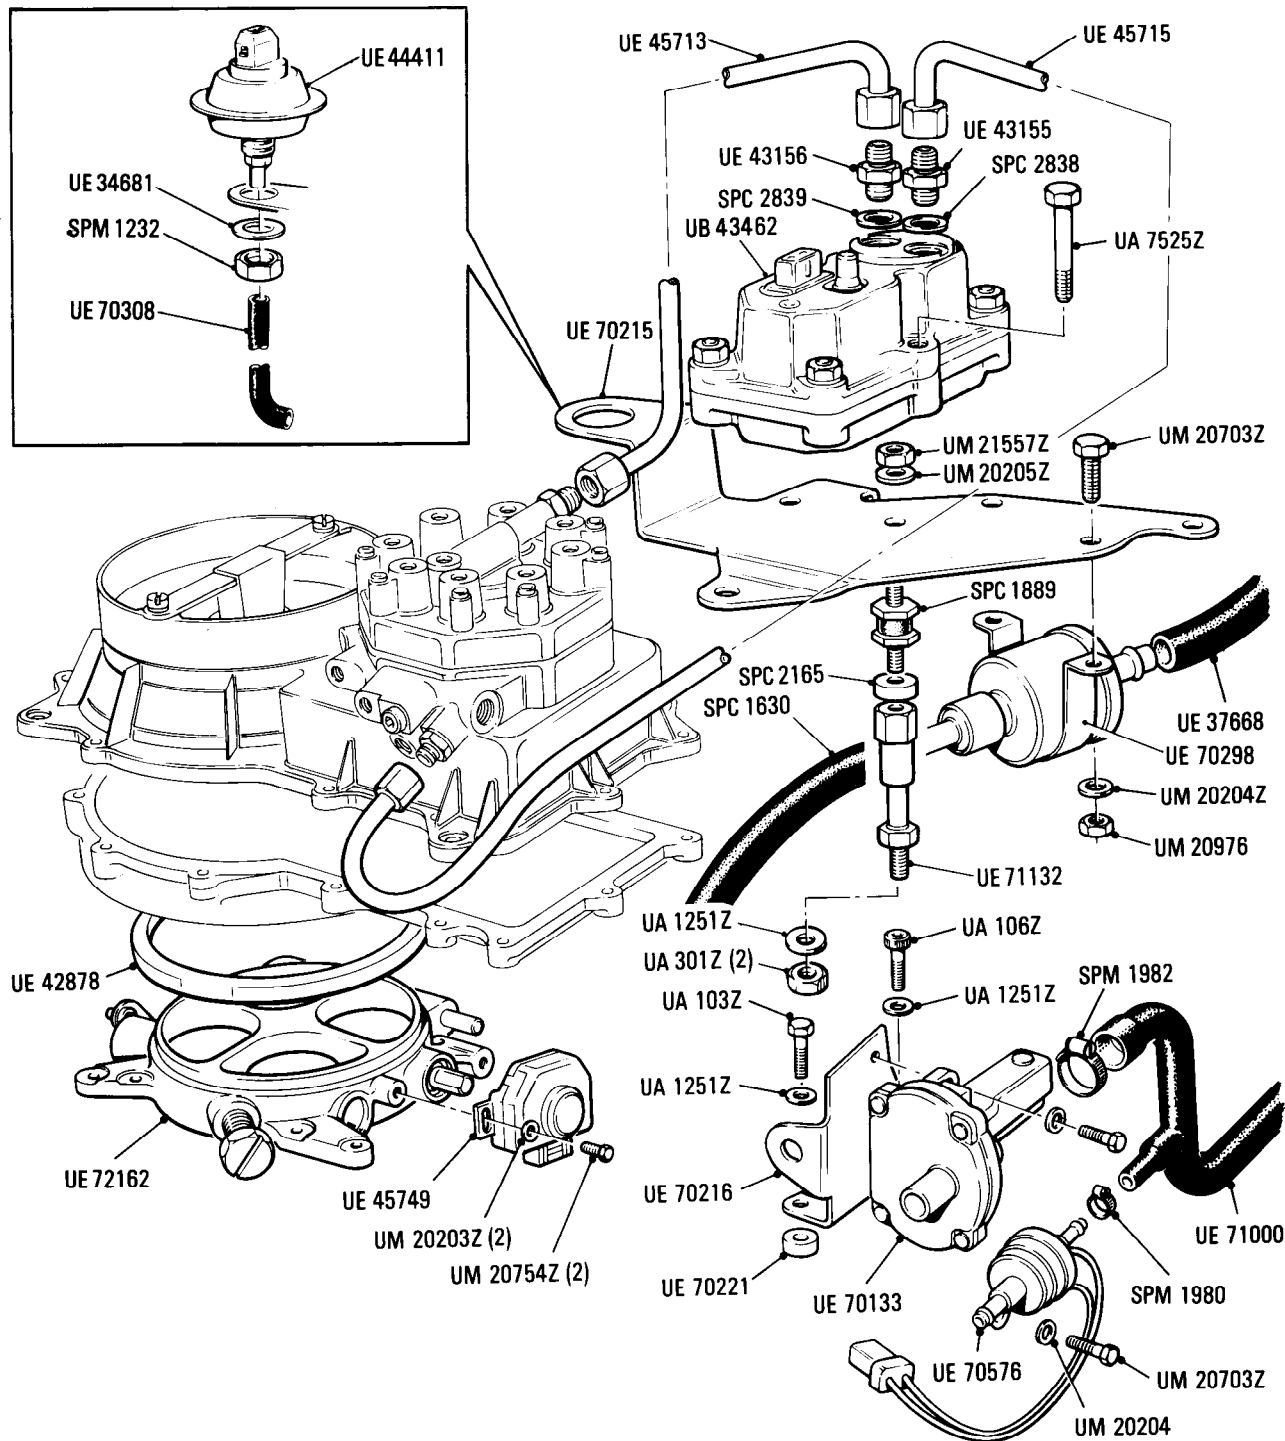

K&U4
•100•03

Rolls-Royce
Silver Spirit
Silver Spur

Bentley
Mulsanne
Eight

Fuel System & Exhaust Emission Control System

Throttle Body Warm-up Regulator Auxiliary Air Valve & Fittings
Cars for N. America, Japan, Australia, Switzerland & Austria

Car serial number

Silver Spirit & Bentley Mulsanne
SCAZS02A2HCX20263 to 24501 Except 23216

Silver Spur
SCAZN42A5ACX20014 to 24503

Bentley Eight
SCBZE02A2HCX20475 to 24497

Parts marked thus * refer to Additional Information below

◀Left-hand ▶Right-hand

Additional Information

© Rolls-Royce Motors Limited 1987