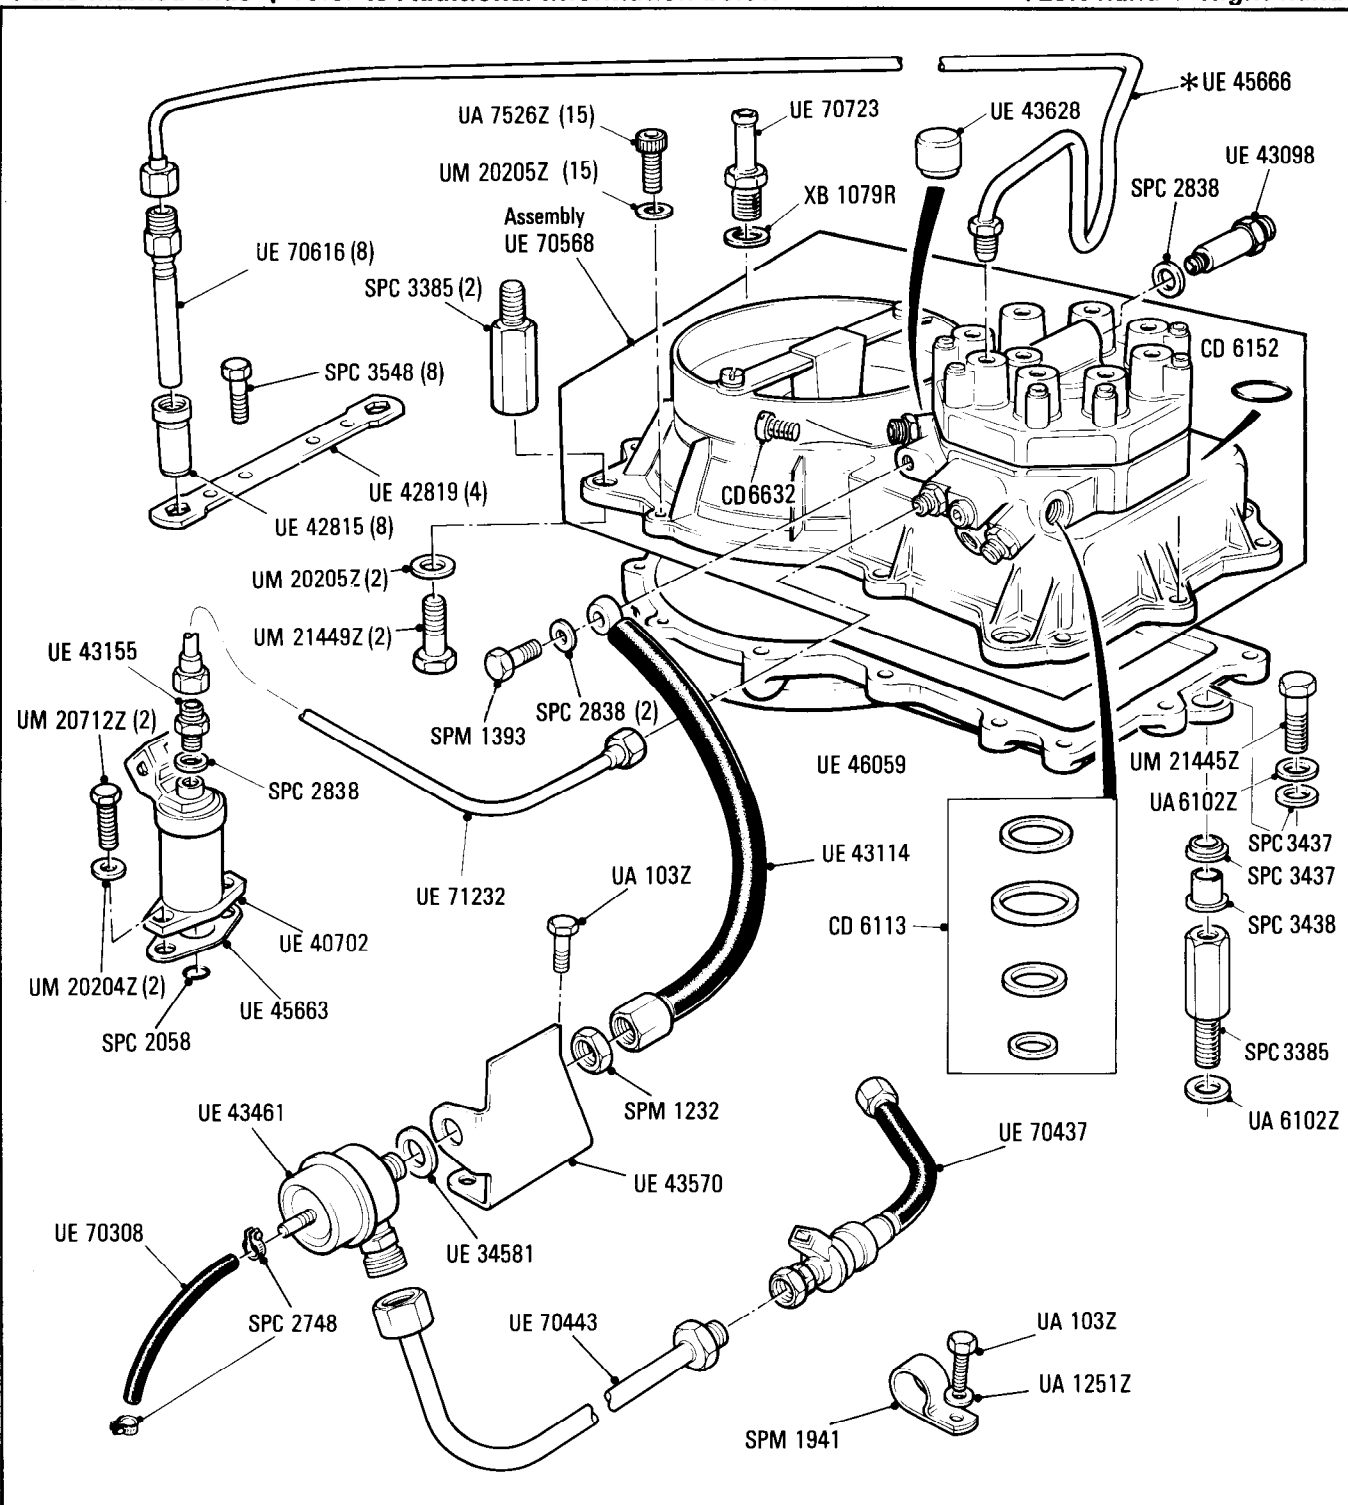

K&U4
•003•03

Rolls-Royce
Silver Spirit
Silver Spur
Silver Spur
Limousine

Bentley
Mulsanne S
Eight

Fuel System & Exhaust Emission Control System

Air/Fuel Meter Fuel Injection System

Cars for N. America, Japan, Australia, Switzerland, Austria & Sweden

Car serial number

Silver Spirit & Bentley Mulsanne
SCAZS00A6KCH23213, 23216, 24514,
24515, 24569 to 27798

Silver Spur
SCAZN00A5KCX23210, 24516 to 27780

Bentley Eight
SCBZE00A8KCH24513 to 27799

Parts marked thus * refer to Additional Information below

◀ Left-hand ▶ Right-hand

Additional Information

© Rolls-Royce Motor Cars Limited 1990

- UE 45666 A1 Cylinder
- UE 45668 A2 Cylinder
- UE 45670 A3 Cylinder
- UE 45672 A4 Cylinder
- UE 45674 B1 Cylinder
- UE 45676 B2 Cylinder
- UE 45678 B3 Cylinder
- UE 45680 B4 Cylinder
- UE 71232 Pipe air meter to cold start injector