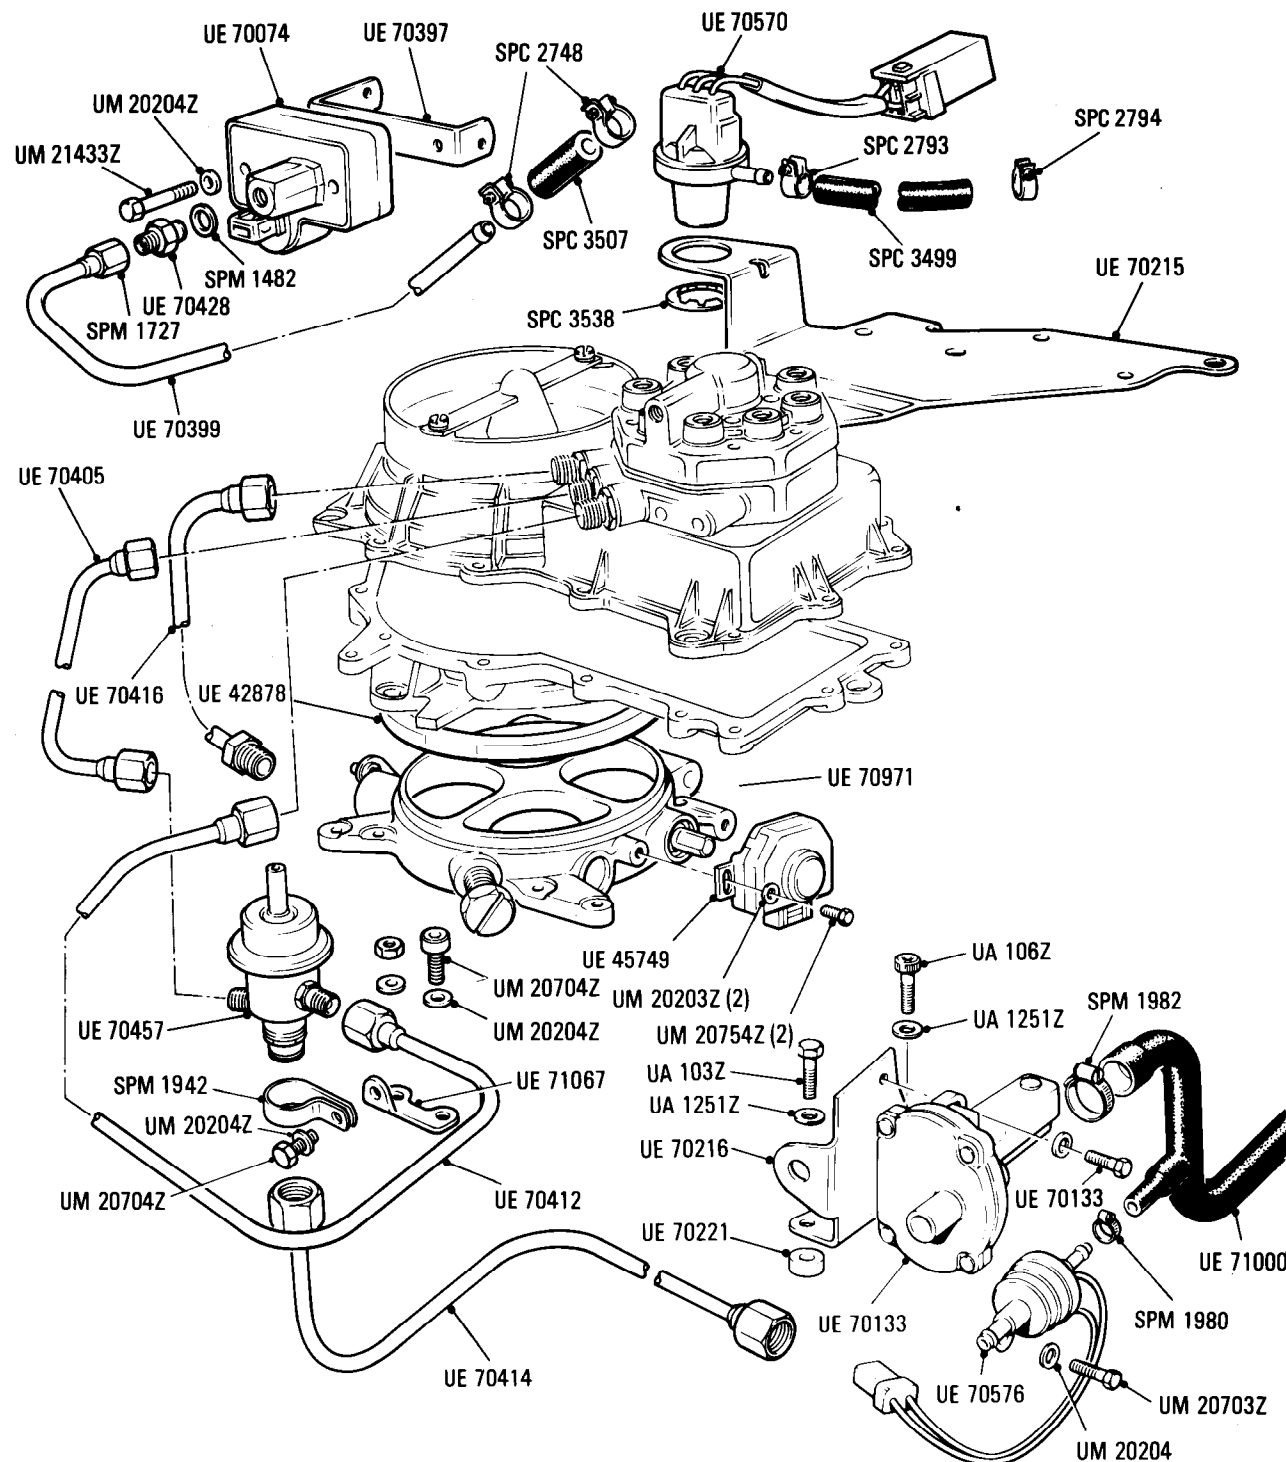

Fuel System & Exhaust Emission Control Systems
Throttle Body Air Pressure Transducer Auxiliary Air Valve
Fuel Pressure Regulator & Fittings

Parts marked thus * refer to Additional Information below

◀Left-hand ▶Right-hand

Car serial number

SCAZS0T03HCX20001 to 21842
Except 21786

Additional Information

© Rolls-Royce Motors Limited 1987