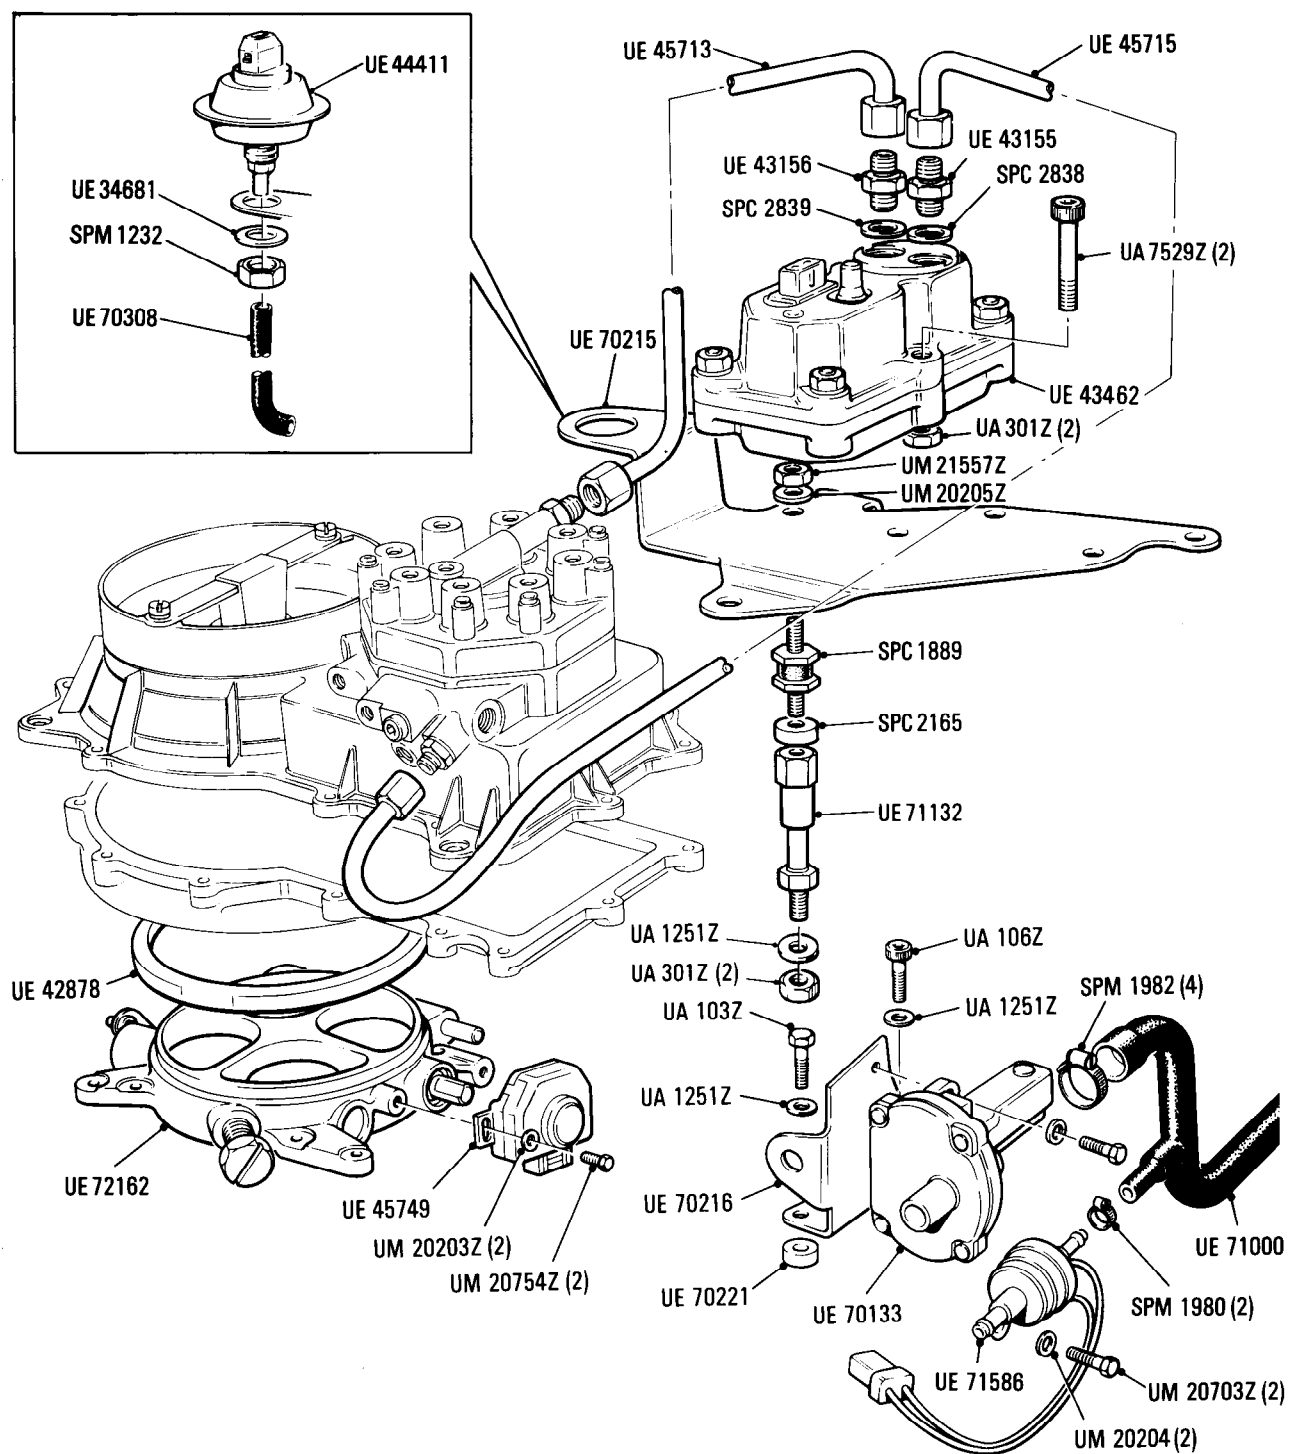

K&U4
101 01

Rolls-Royce
Silver Spirit
Silver Spur

Bentley
Mulsanne
Eight

Car serial number

Silver Spirit & Bentley Mulsanne
SCAZS00A8KCH23213, 23216, 24514,
24515, 24569 to 27798

Silver Spur
SCAZN00A5KCX23210, 24516 to 27780

Bentley Eight
SCAZE00A8KCH24513 to 27799

Fuel System & Exhaust Emission Control System

Throttle Body, Warm-up Regulator, Auxiliary Air Valve & Fittings

Cars for N. America, Japan, Australia, Switzerland, Austria, Sweden & Middle East

Parts marked thus * refer to Additional Information below

◀ Left-hand ▶ Right-hand

Additional Information

© Rolls-Royce Motor Cars Limited 1987