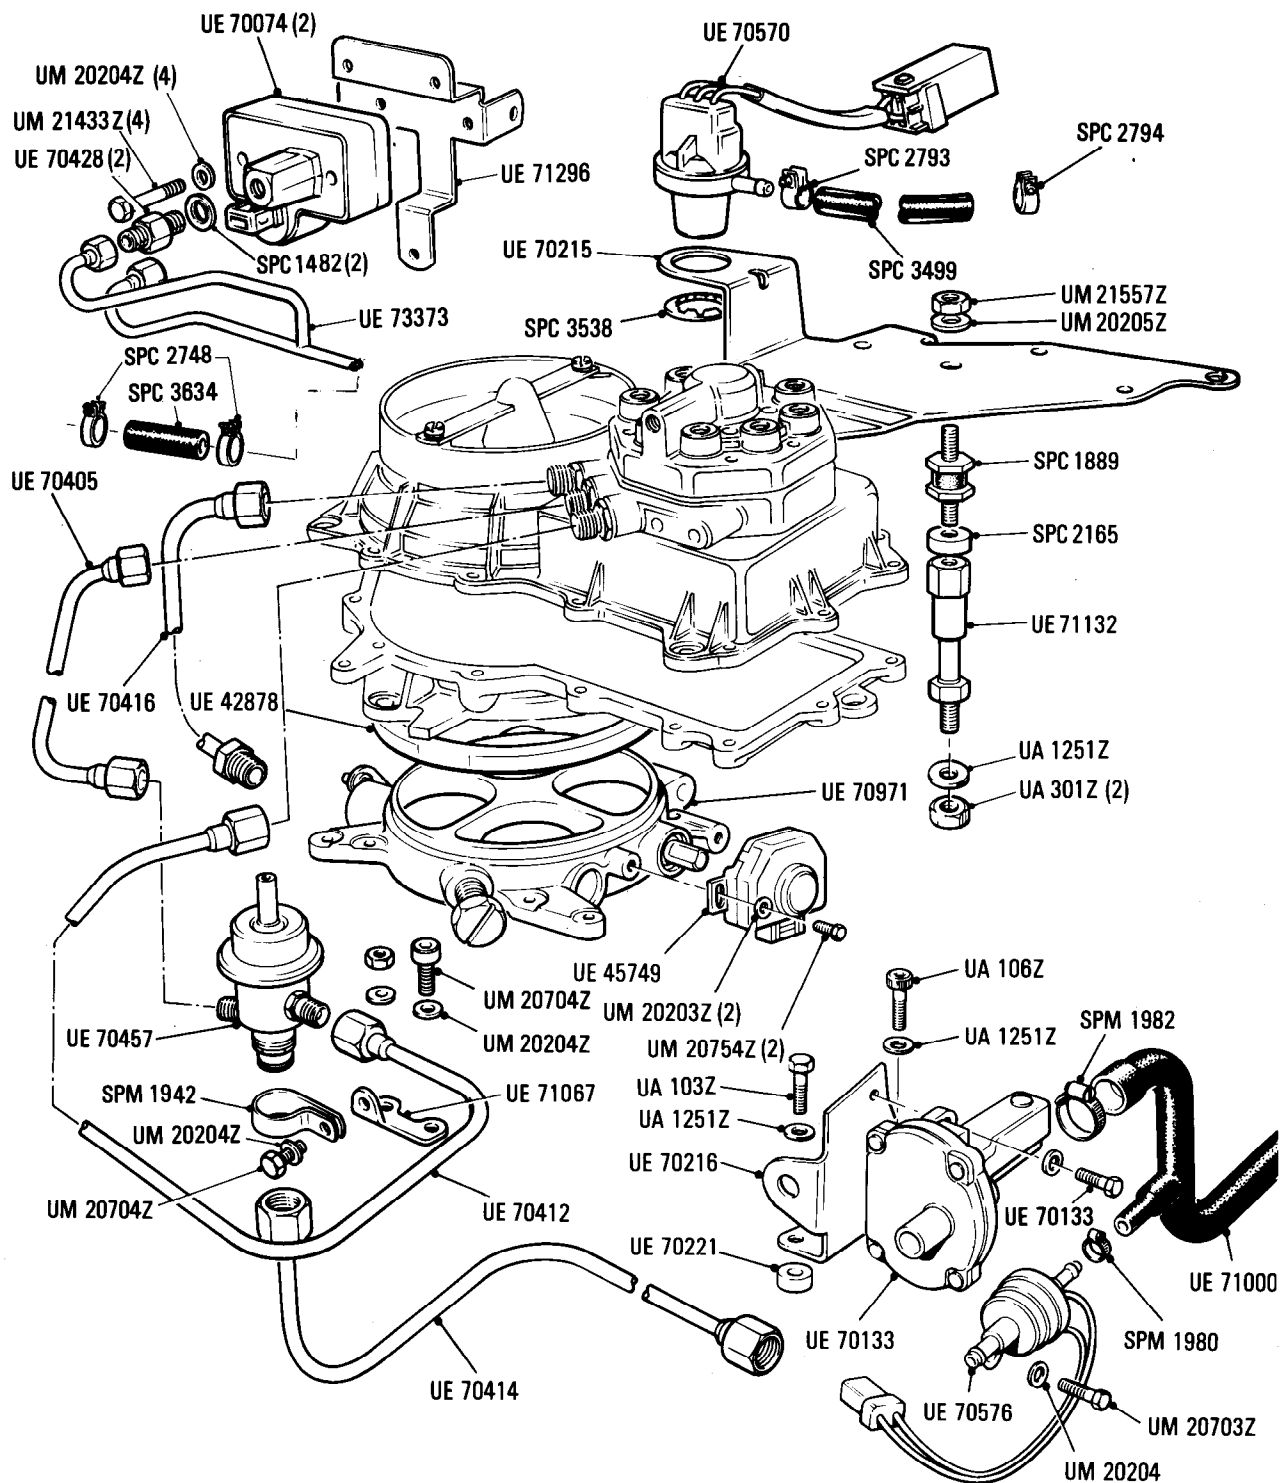

Fuel System & Exhaust Emission Control System
Throttle Body Air Pressure Transducer Auxiliary Air Valve

Car serial number

SCBZS0T00HCH21786, 21843 to
23935 except 23211, 23212, 23214,
23215, 23217, 23218, 23219

Parts marked thus * refer to Additional Information below

◀ Left-hand ▶ Right-hand

Additional Information