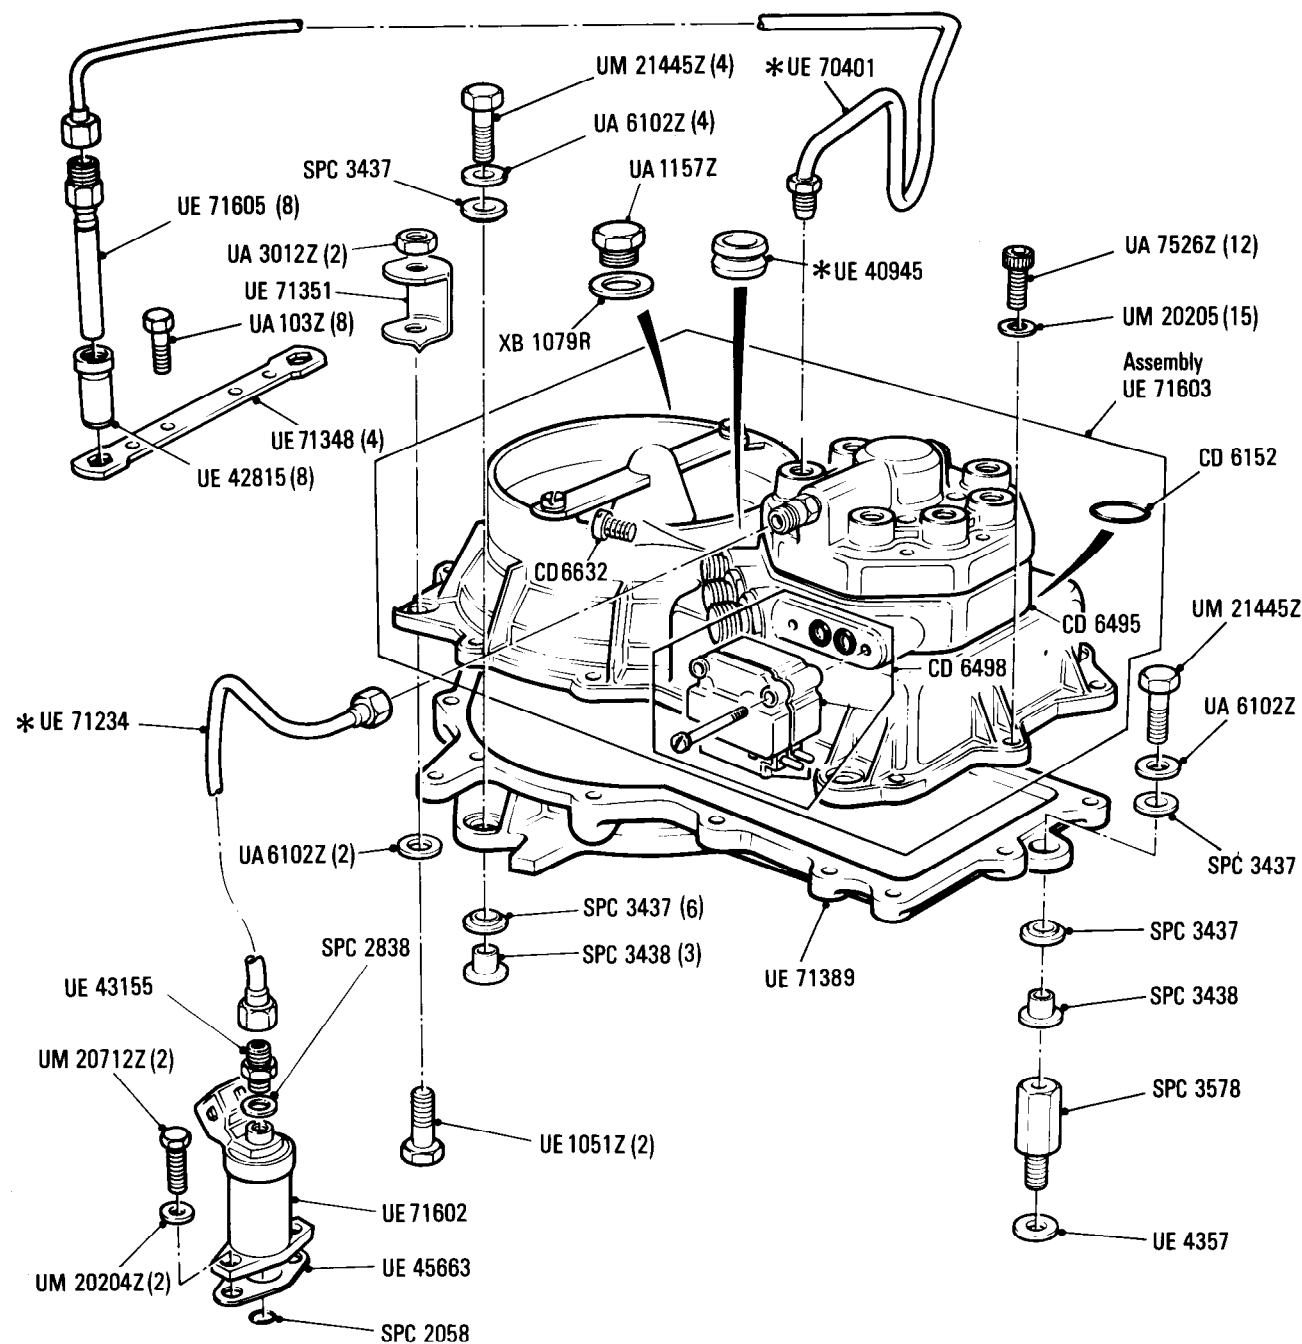

Fuel System & Exhaust Emission Control System
Air/Fuel Meter Fuel Injection System

Car serial number

Turbo R
SCBZR04AOKCH23211, 23212, 23214,
23215, 23217, 23218, 23219, 24567
to 27793

Parts marked thus * refer to Additional Information below

◁ Left-hand ▷ Right-hand

Additional Information

© Rolls-Royce Motor Cars Limited 1987

- UE 70401 A1 Cylinder
- UE 45668 A2 Cylinder
- UE 45670 A3 Cylinder
- UE 45672 A4 Cylinder
- UE 45674 B1 Cylinder
- UE 45676 B2 Cylinder
- UE 45678 B3 Cylinder
- UE 45680 B4 Cylinder
- UE 71234 Pipe air meter to cold start injector
- UE 40945 Cars for countries other than N. America, Middle East and Taiwan
- UE 72938 Cars for N. America & Taiwan