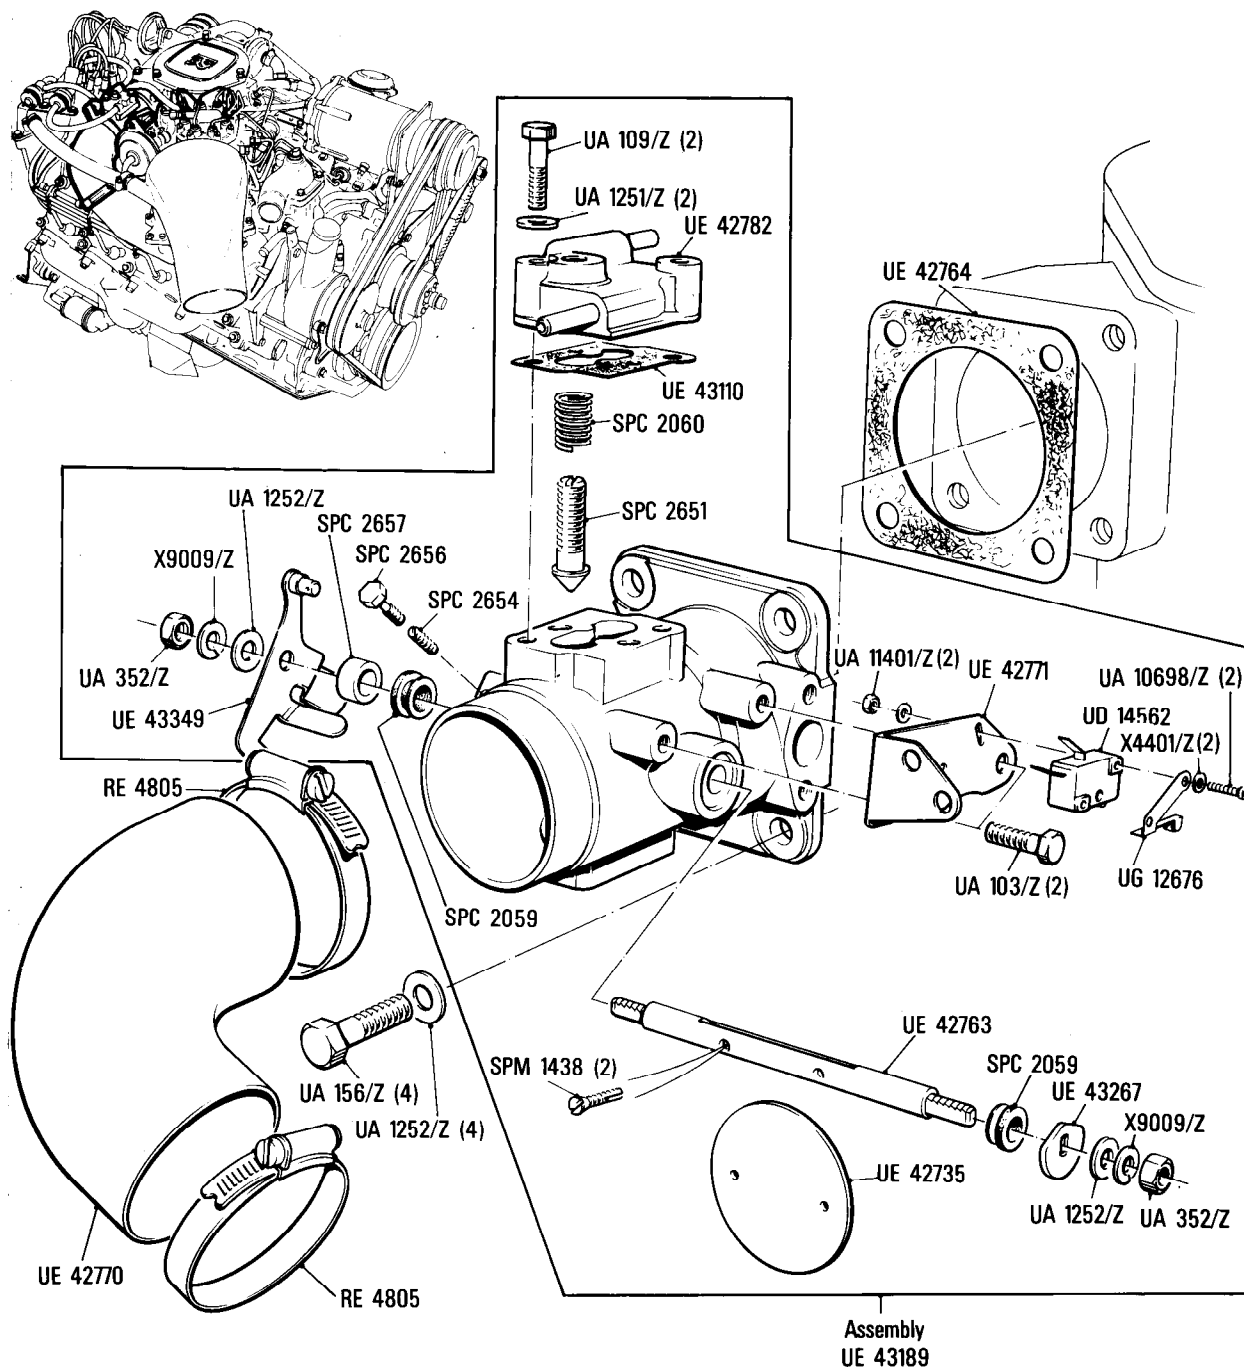

K&U4
·080·00

Rolls-Royce
Silver Spirit
Silver Spur

Bentley
Mulsanne

Fuel System and Exhaust Emission Control System Throttle Body and Fittings (Fuel Injection)

Car serial number

Silver Spirit & Bentley Mulsanne
SCAZS0000ACX01517 to 16930

Silver Spur
SCAZN0000ACX01540 to 16970

Silver Spirit & Bentley Mulsanne
SCAZS0006GCH14302 to 16930
Australian cars

Silver Spur
SCAZN0004FCH13896 to 16970
Australian cars

Parts marked thus * refer to Additional Information below

◀ Left-hand ▶ Right-hand

Additional Information

© Rolls-Royce Motors Limited 1984