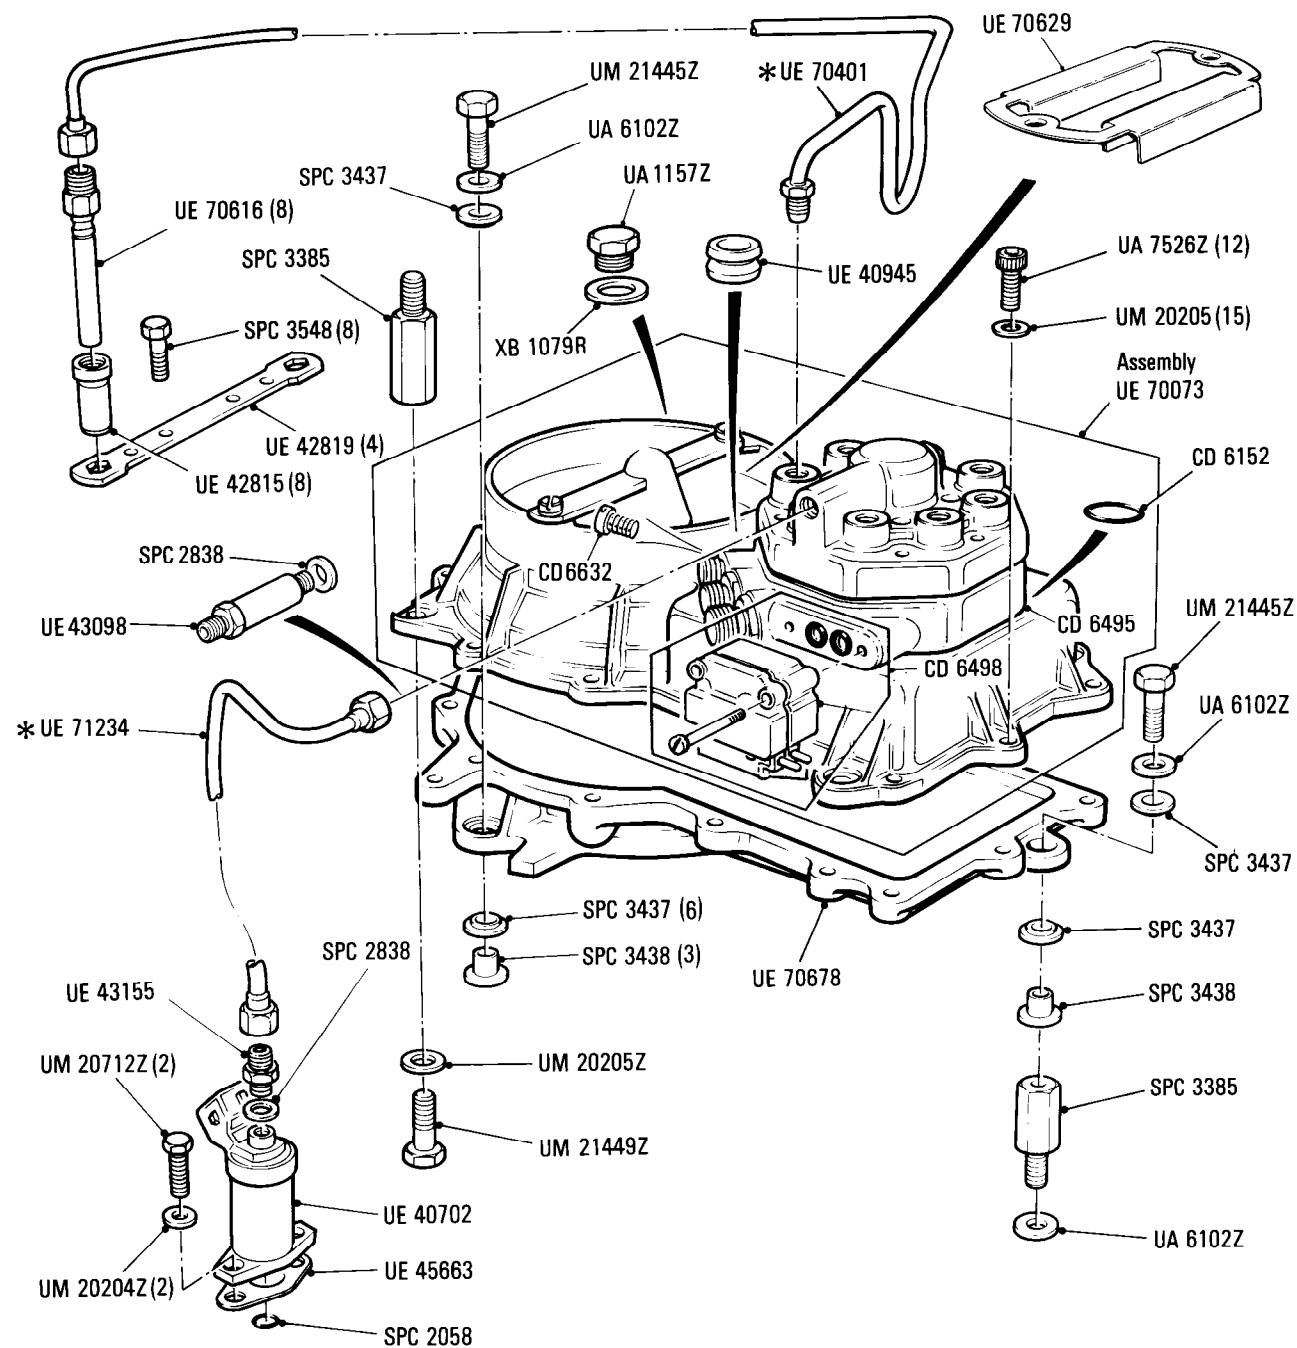

Fuel System & Exhaust Emission Control System
Air/Fuel meter Fuel Injection System

Car serial number

SCBZS0T03HCX20001 to 23935 Except 23211,
23212, 23214, 23215, 23217, 23218, 23219

Parts marked thus * refer to Additional Information below

◀ Left-hand ▶ Right-hand

Additional Information

- UE 70401 A1 Cylinder
- UE 45668 A2 Cylinder
- UE 45670 A3 Cylinder
- UE 45672 A4 Cylinder
- UE 70403 B1 Cylinder
- UE 45676 B2 Cylinder
- UE 45678 B3 Cylinder
- UE 45680 B4 Cylinder
- UE 71234 Pipe Air Meter to cold start injector