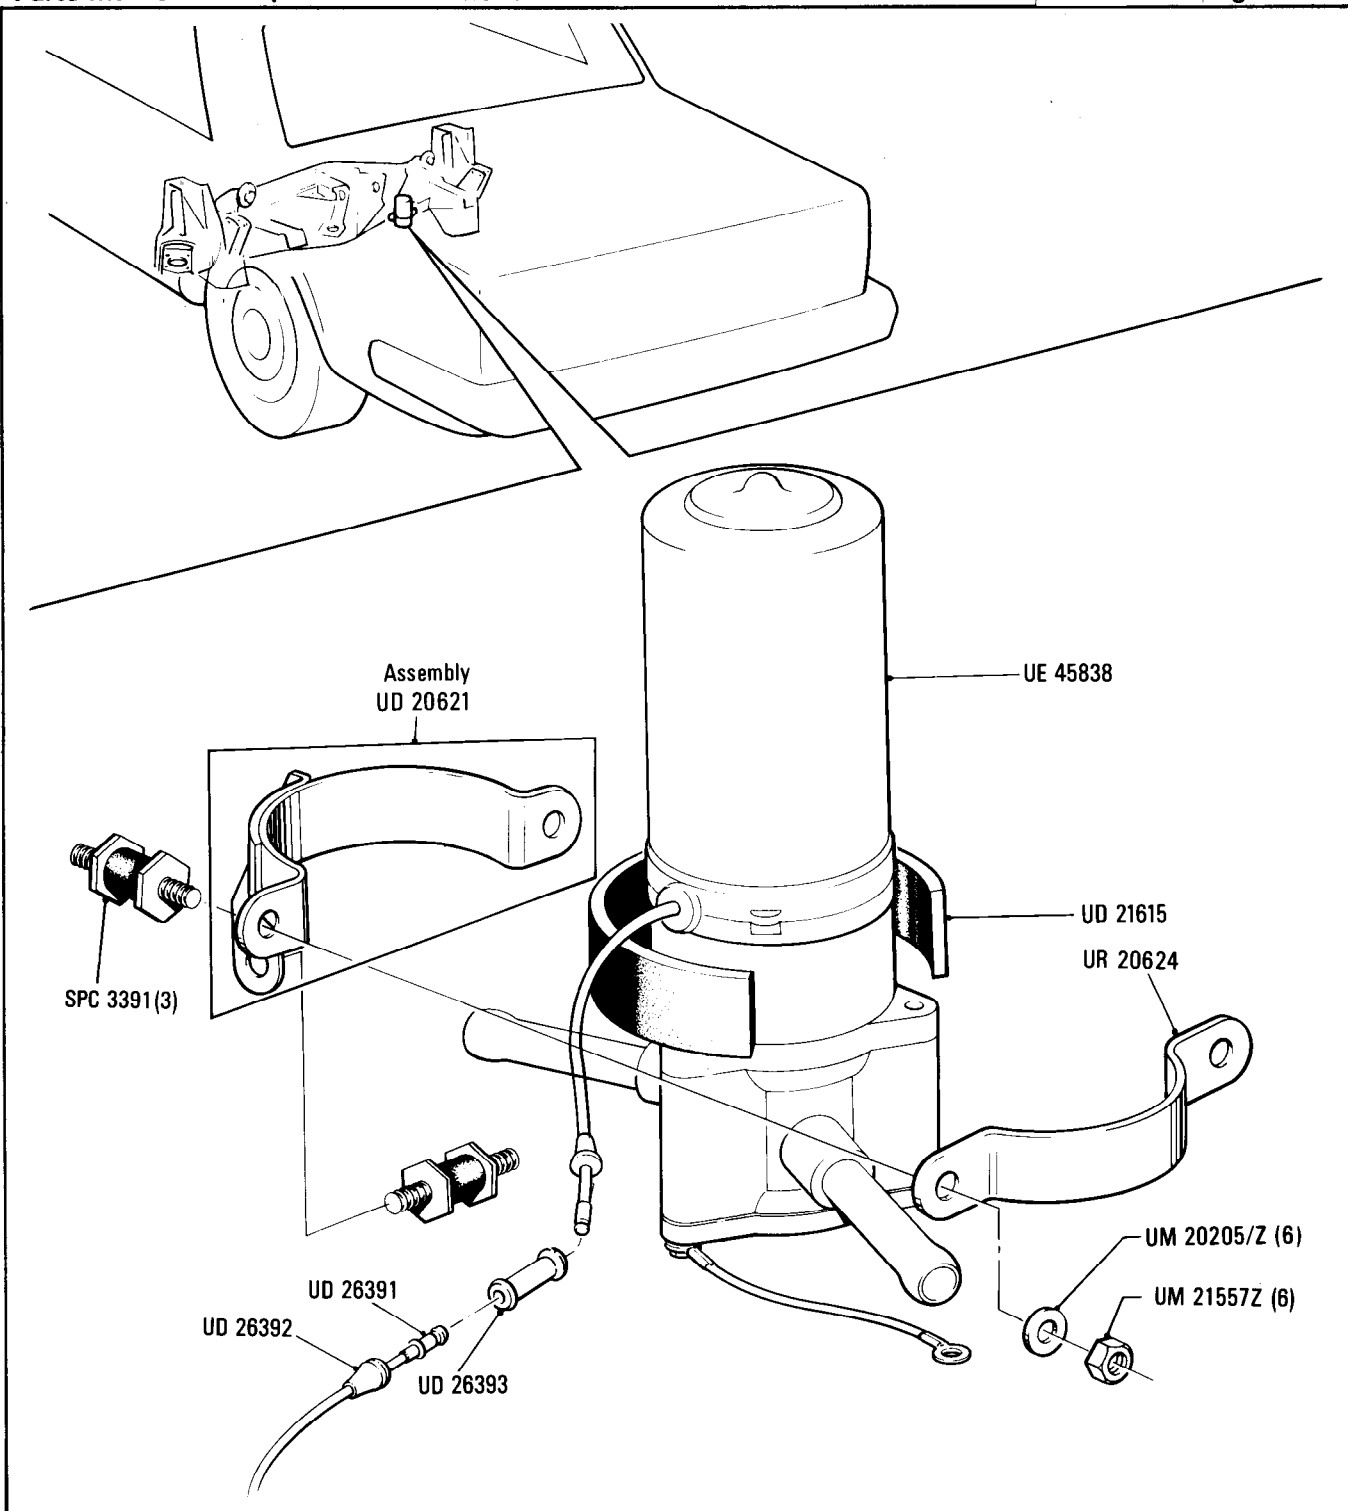

K&U2
·041·01

Rolls-Royce
Silver Spirit
Silver Spur

Bentley
Mulsanne
Eight

Fuel System & Exhaust Emission Control System

Fuel Pump (Pierburg)

Countries other than N. America and Japan

Parts marked thus * refer to Additional Information below

◀Left-hand ▶Right-hand

Car serial number

Silver Spirit & Bentley Mulsanne
SCBZS0004GCH16481 to 16930

Silver Spur
SCAZN0007GCH16535 to 16970

Bentley Eight
SCBZS8002GCH16509 to 16954

Additional Information

© Rolls-Royce Motors Limited 1987