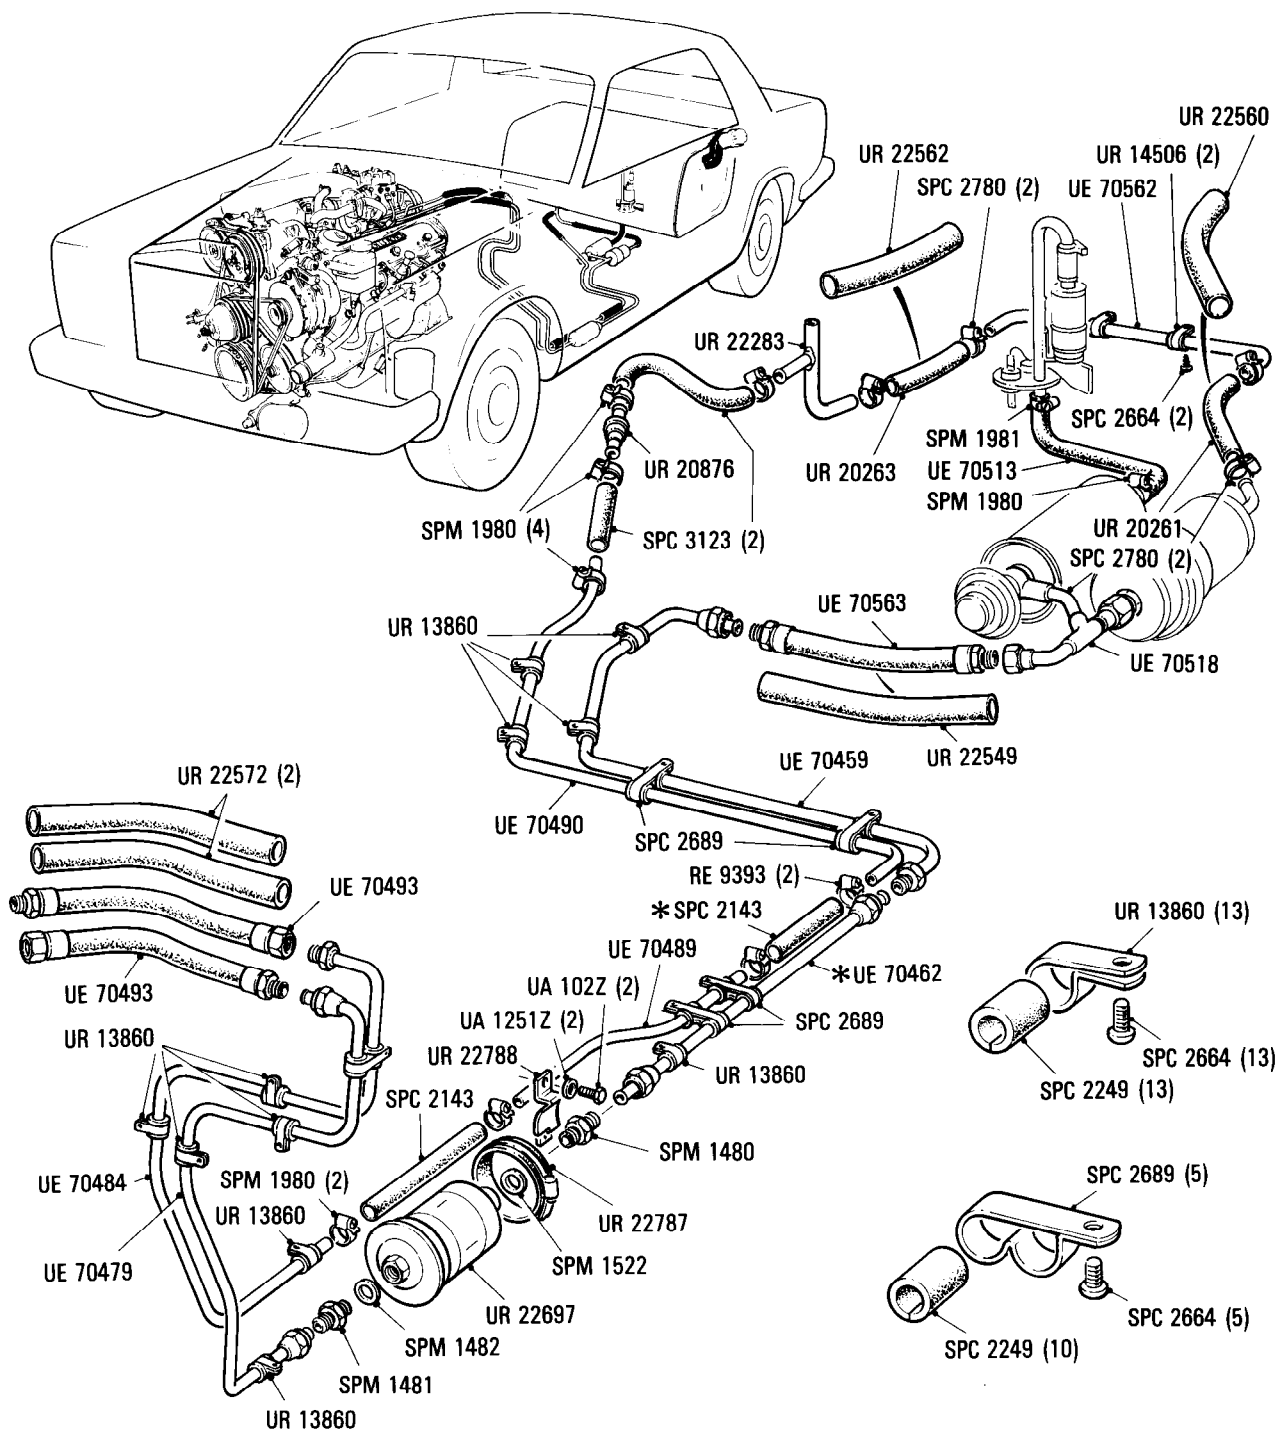

K&U2
•003• 01

Rolls-Royce	Bentley
Silver Spirit	Mulsanne
Silver Spur	Turbo R
Silver Spur	Eight
Limousine	

Fuel System & Exhaust Emission Control

Fuel Filter & Pipes

Car serial number

Silver Spirit & Bentley Mulsanne
SCAZS0002HCH20003 to SCBZS02B9JCX24501
excluding KCH23213 and KCX23216

Silver Spur
SCAZN0009HCX20004 to SCAZN02A9JCX24503
excluding KCX23210

Bentley Eight
SCBZS80009HCX20006 to SCBZE02B1JCX24497

Bentley Turbo R
SCBZS0T03HCX20001 to SCBZNOTA4JCH23935
exclusive of KCH23211, 23212, 23214,
23215, 23217, 23218, 23219

Parts marked thus * refer to Additional Information below

◀Left-hand ▶Right-hand

Additional Information

- UE 70462 For SWB cars
- UE 70464 For LWB cars
- SPC 2143 For SWB cars
- SPC 2147 For LWB cars

© Rolls-Royce Motors Limited 1987