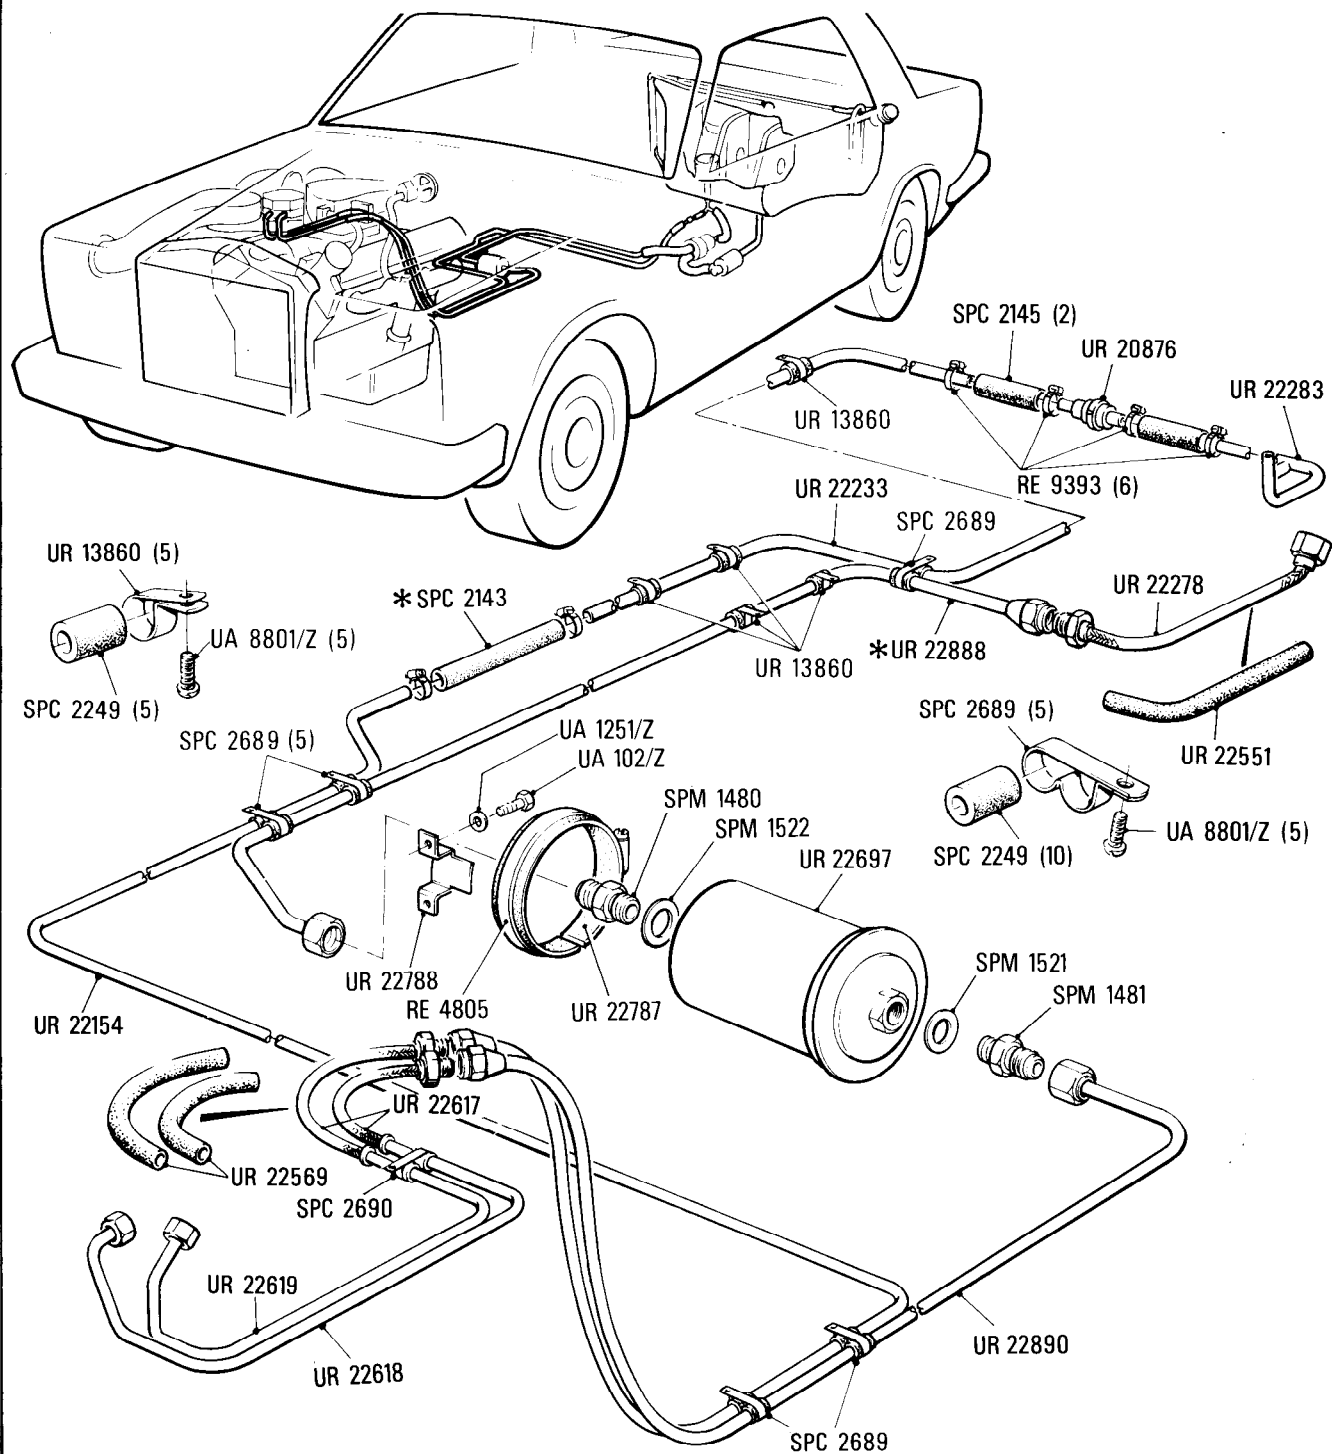

K&U2
·100·04

Rolls-Royce
Silver Spirit
Silver Spur

Bentley
Mulsanne

Fuel System, Carburettors & Exhaust Emission Control System

Fuel Filters & Pipes (Fuel Injection System)

Cars to N. America and Japan

Car serial number

Silver Spirit & Bentley Mulsanne
SCAZS0000ACX01011 to 16930

Silver Spur
SCAZN0000ACH01012 to 16970

Silver Spirit & Bentley Mulsanne
SCAZS0006GCH14302 to 16930
Australian cars

Silver Spur
SCAZN0004FCH13896 to 16970
Australian cars

Parts marked thus * refer to Additional Information below

◀ Left-hand ▶ Right-hand

Additional Information

© Rolls-Royce Motor Cars Limited 1991

*UR 22888 Standard Saloon Cars
UR 22889 Silver Wraith Saloon Cars

*SPC 2145 Standard Saloon Cars
SPC 2146 Silver Wraith Saloon Cars