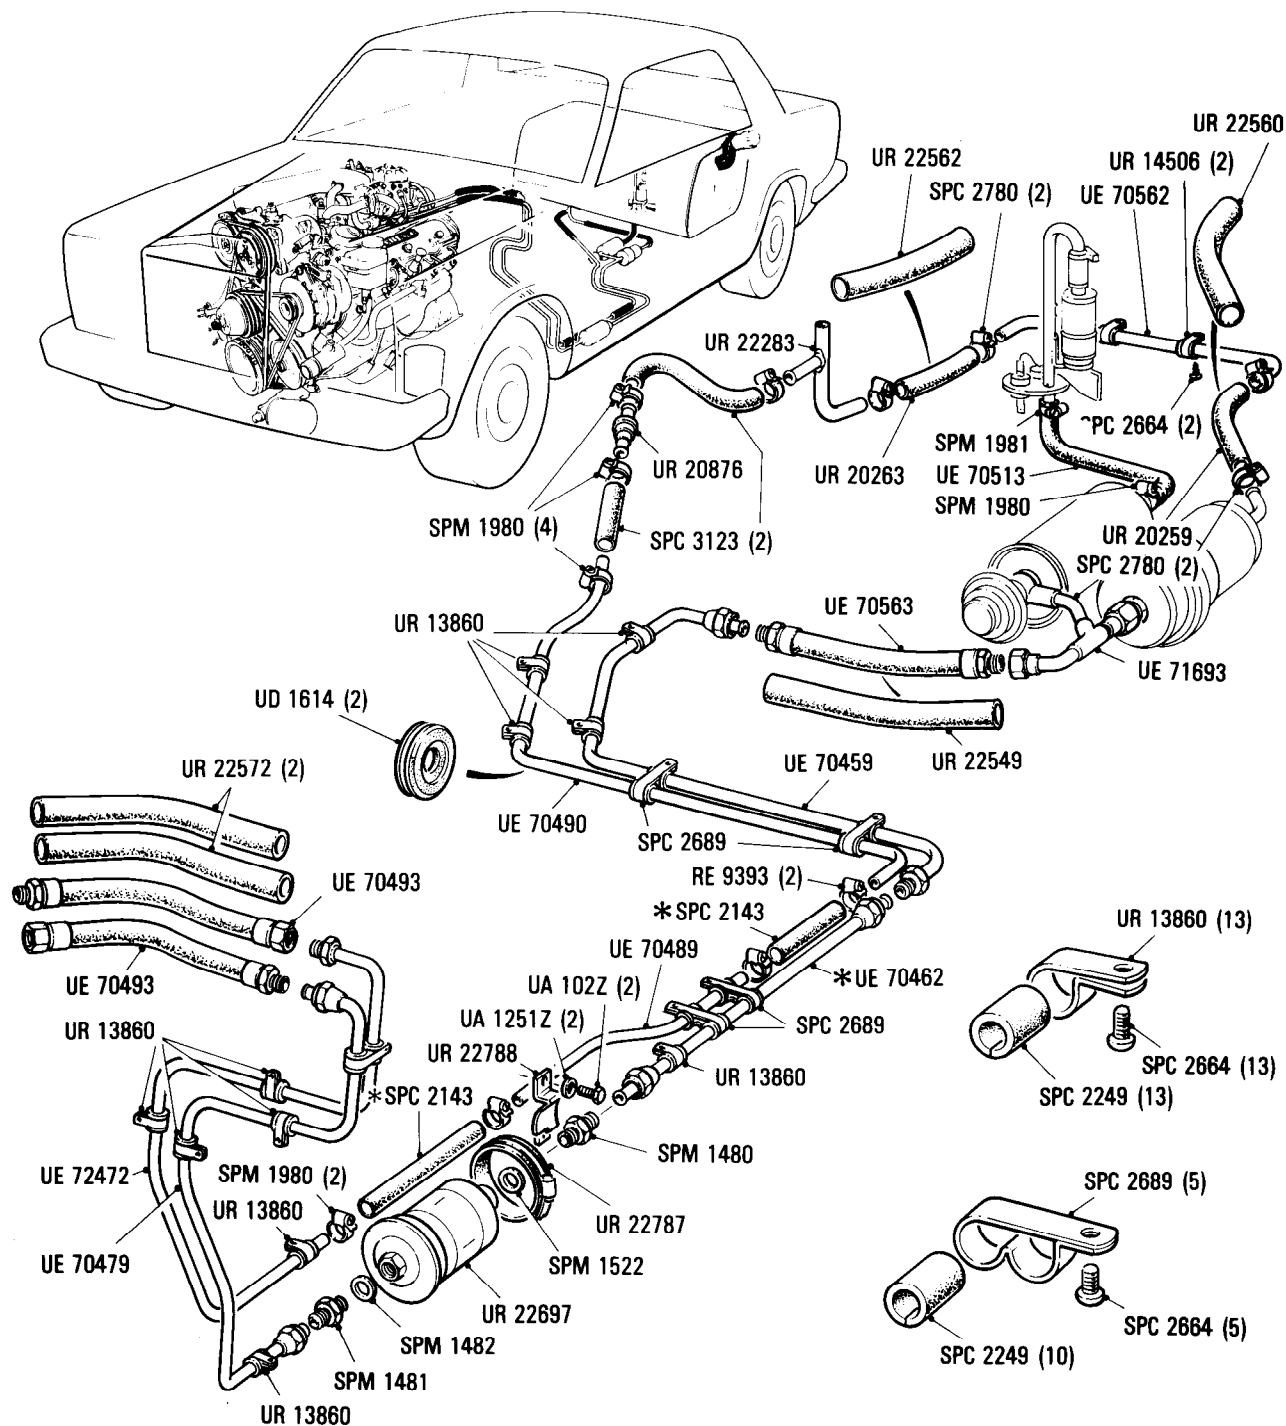

Bentley Eight
From SCBZE00A8KCH24513 to 27799

Turbo R
From SCBZR04A0KCH23211, 23212, 23214,
23215, 23217, 23218, 23219, 24519 to 27793

Parts marked thus * refer to Additional Information below

◀ Left-hand ▶ Right-hand