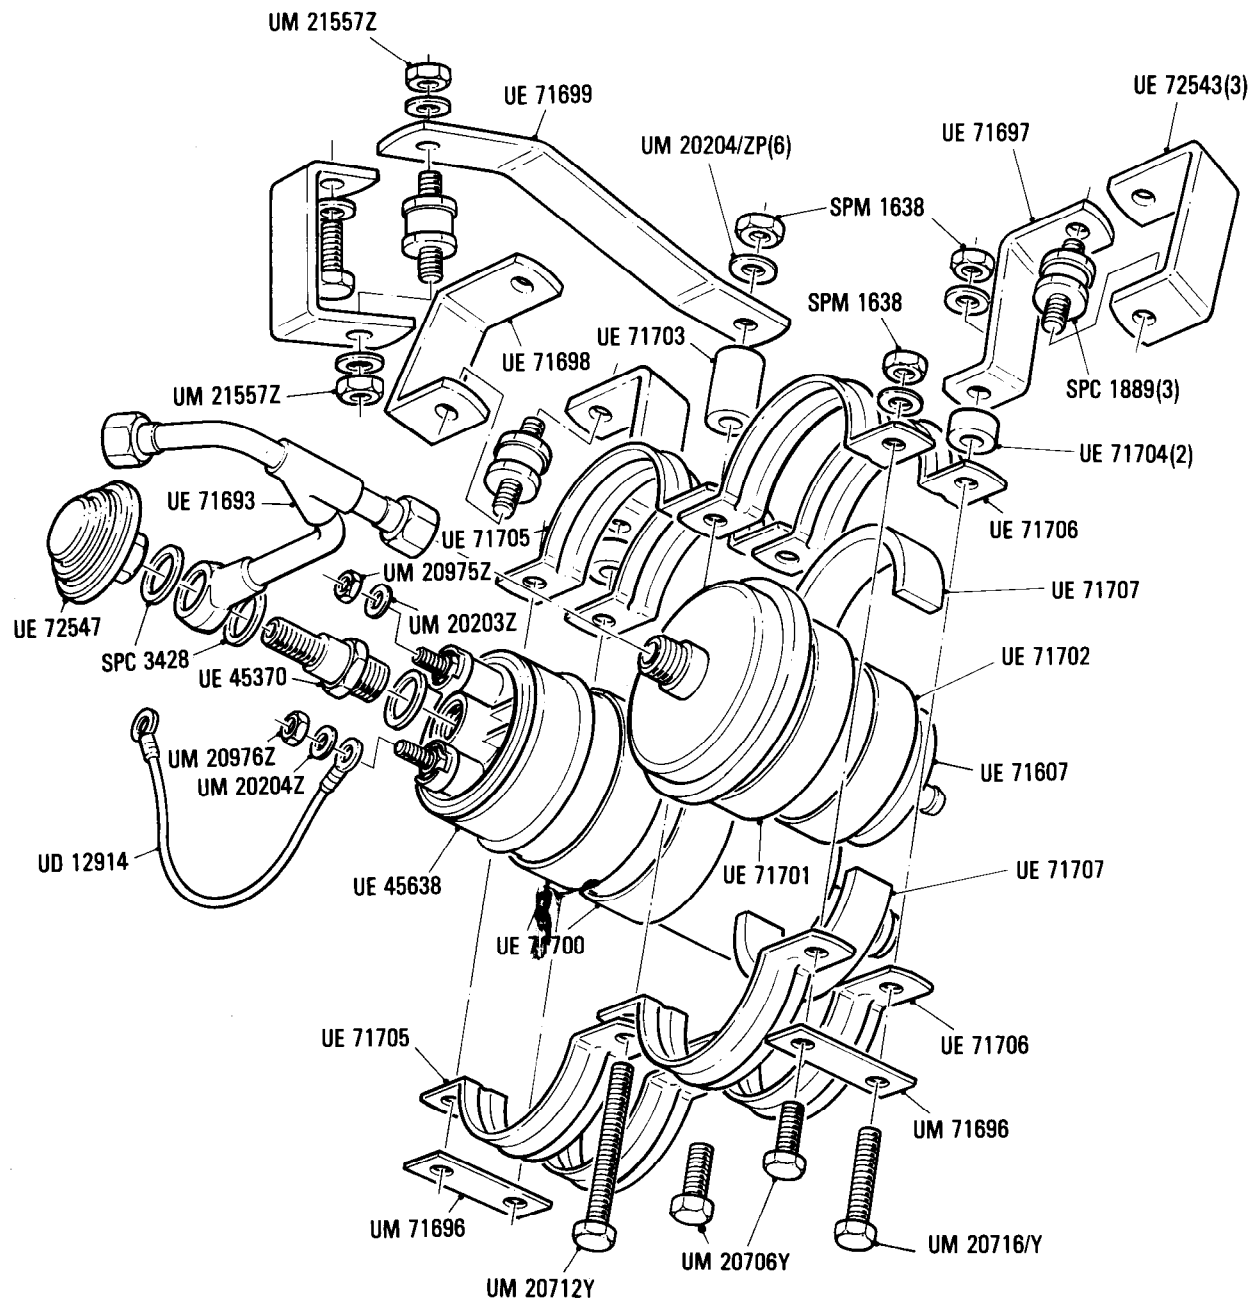

K&U2
·061·01

Rolls-Royce

Bentley
Turbo R

Fuel System & Exhaust Emission Control System Fuel Pump & Accumulator

Car serial number

Bentley Turbo R
From SCBZR04A0KCH23211, 23212,
23214, 23215, 23217, 23218, 23219,
24519 to 27793

Parts marked thus * refer to Additional Information below

◀ Left-hand ▶ Right-hand

Additional Information

© Rolls-Royce Motor Cars Limited 1991