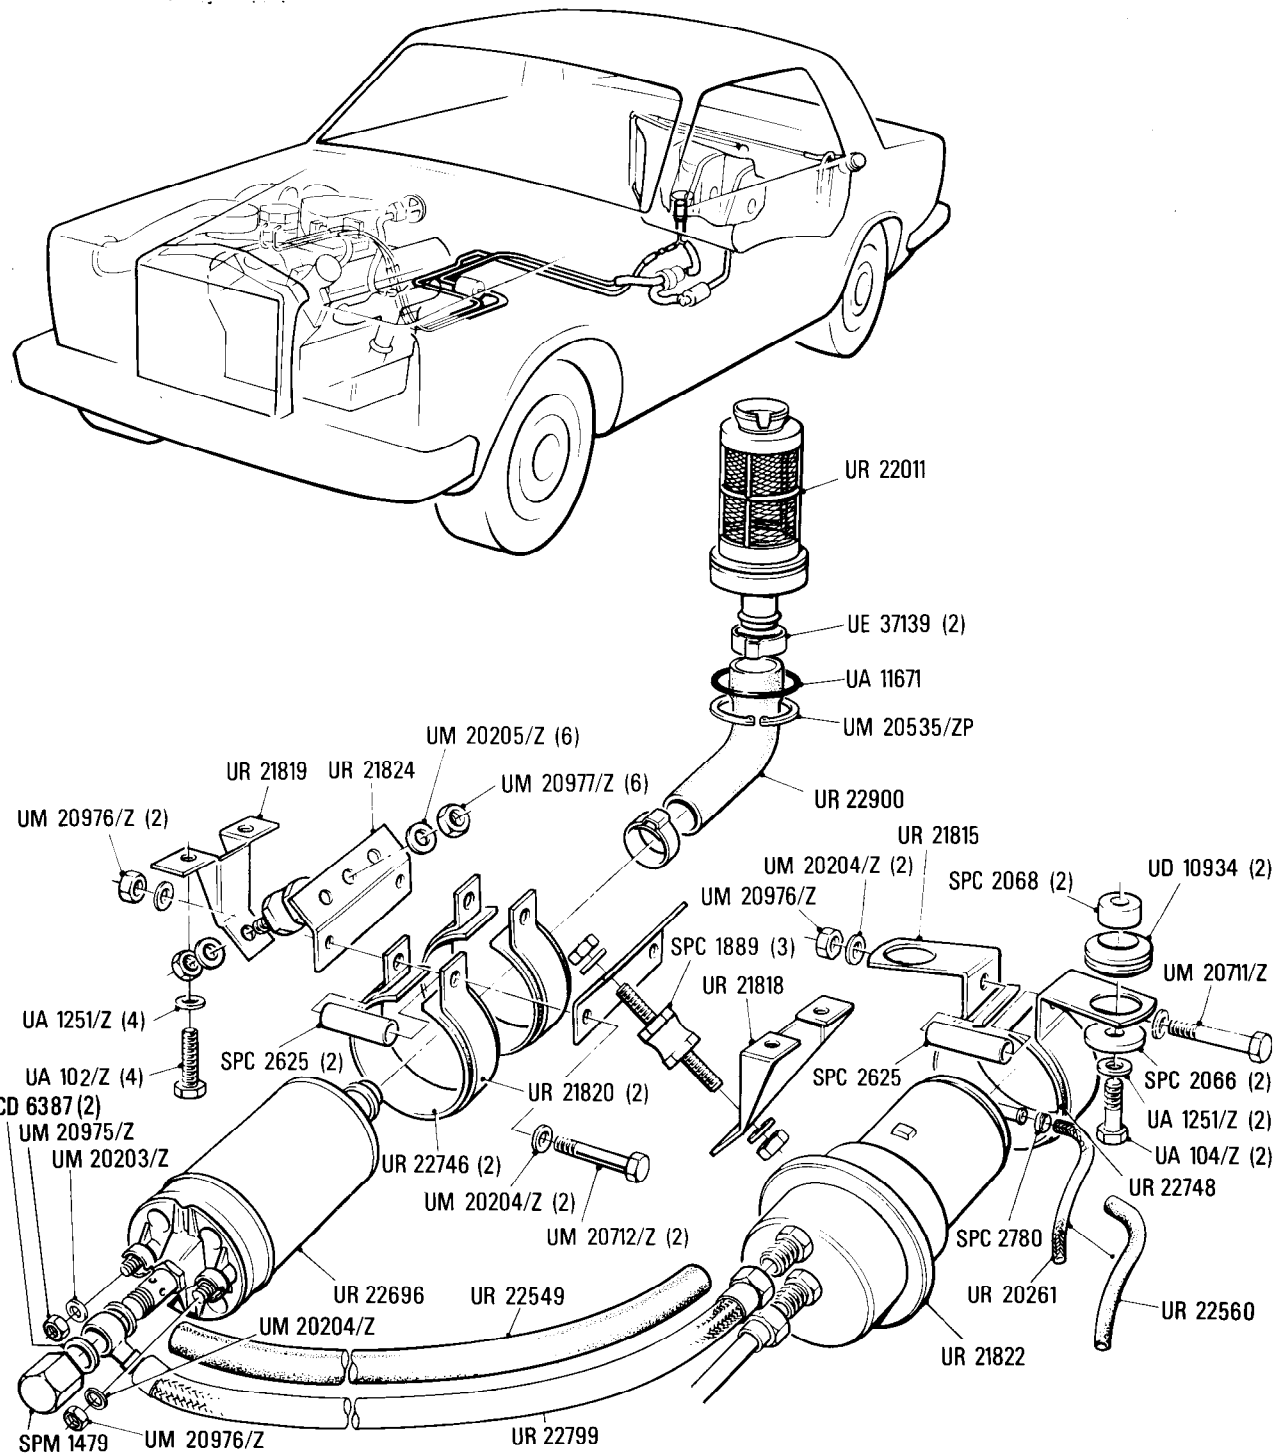

K&U2
·080·03

Rolls-Royce
Silver Spirit
Silver Spur

Bentley
Mulsanne

Fuel System and Exhaust Emission Control System

Fuel Pump, Accumulator, Pipes and Fittings

Cars for N. America and Japan

Car serial number

Silver Spirit & Bentley Mulsanne
SCAZS0000ACX01011 to 12231

Silver Spur
SCAZN0000ACH01012 to 12073

Parts marked thus * refer to Additional Information below

◀ Left-hand ▶ Right-hand

Additional Information

© Rolls-Royce Motors Limited 1984