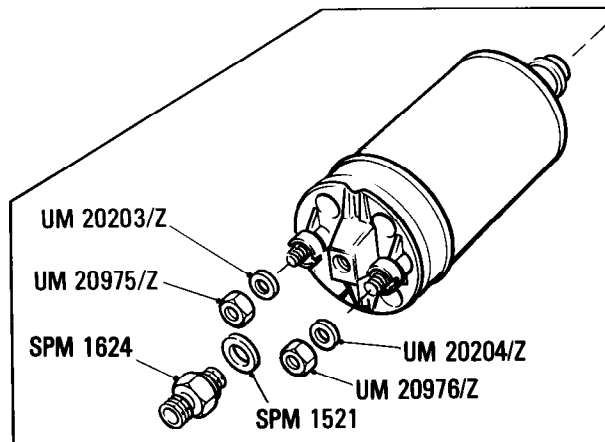

K&U2
·060·01

Rolls-Royce

Bentley
Mulsanne Turbo
Turbo R

Fuel System & Exhaust Emission Control System Fuel Pump & Fittings

Car serial number

SCBZS0T00CCH04233 to 16570

Parts marked thus * refer to Additional Information below

◀ Left-hand ▶ Right-hand

Assembly UR 23643

Additional Information

© Rolls-Royce Motors Limited 1984