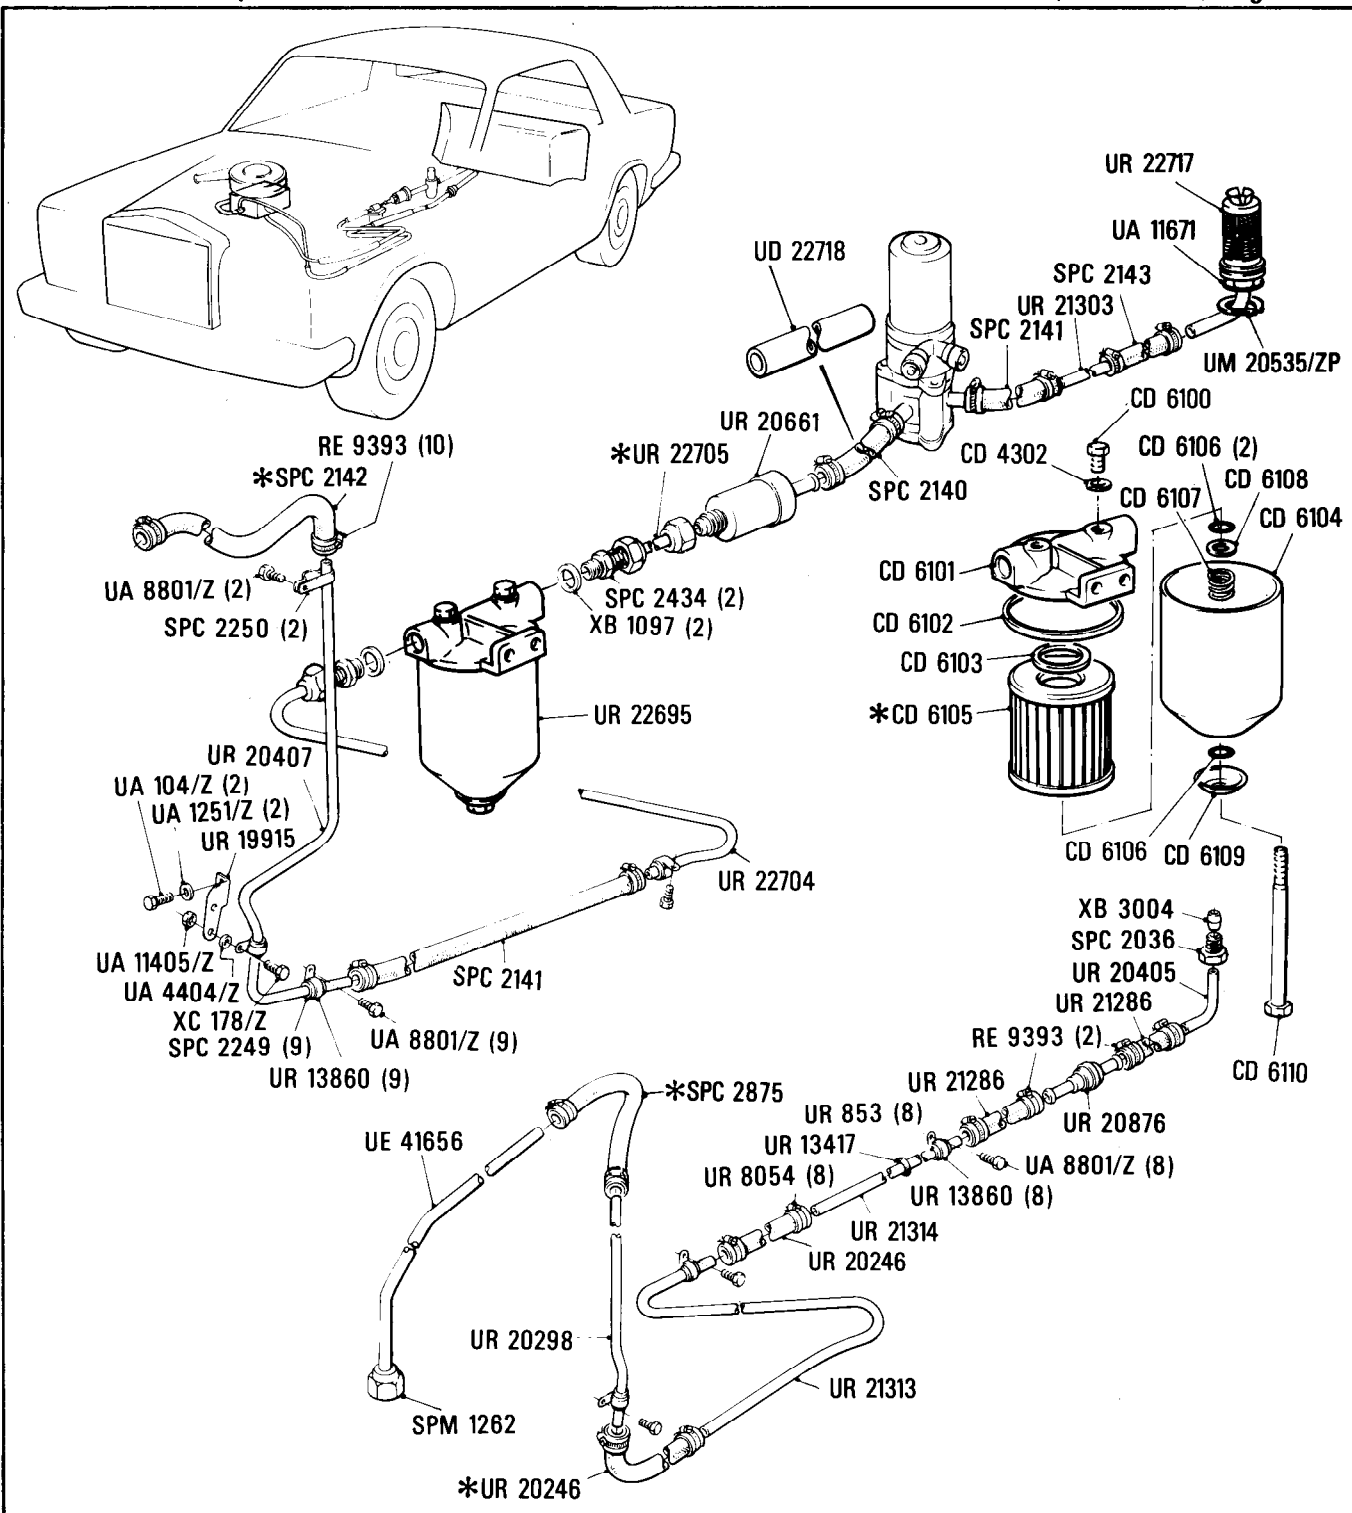

K&U2
•002•02

Rolls-Royce
Silver Spirit
Silver Spur

Bentley
Mulsanne
Eight

Car serial number

Silver Spirit & Bentley Mulsanne
From 03090, 03112, 03308, 03310,
03329 to 16930

Silver Spur
From 02813, 02817 to 16970

Bentley Eight
From SCBZS8004ECH08862 to 16954

Cars destined for Australia

Silver Spirit & Bentley Mulsanne
SCAZS8000BCH03401 to 14301

Silver Spur
SCAZN0000BCH02977 to 13895

For 1986 model year cars to
Australia refer to K&U2 100

Fuel System & Exhaust Emission Control System

Fuel Filter & Pipes

Countries other than N. America and Japan

Parts marked thus * refer to Additional Information below

◀ Left-hand ▶ Right-hand

Additional Information

* UR 22705 Silver Spirit & Bentley Mulsanne
UR 22706 Silver Spur

* UR 20246 Silver Spirit & Bentley Mulsanne
UR 20253 Silver Spur

* SPC 2142 Cars for countries other than Australia
SPC 2144 Cars for Australia

* SPC 2875 Cars for countries other than Australia
UR 20249 Cars for Australia

* CD 6105 Fuel Filter
CD 6137 Contains Filter element & Seals

© Rolls-Royce Motors Limited 1984