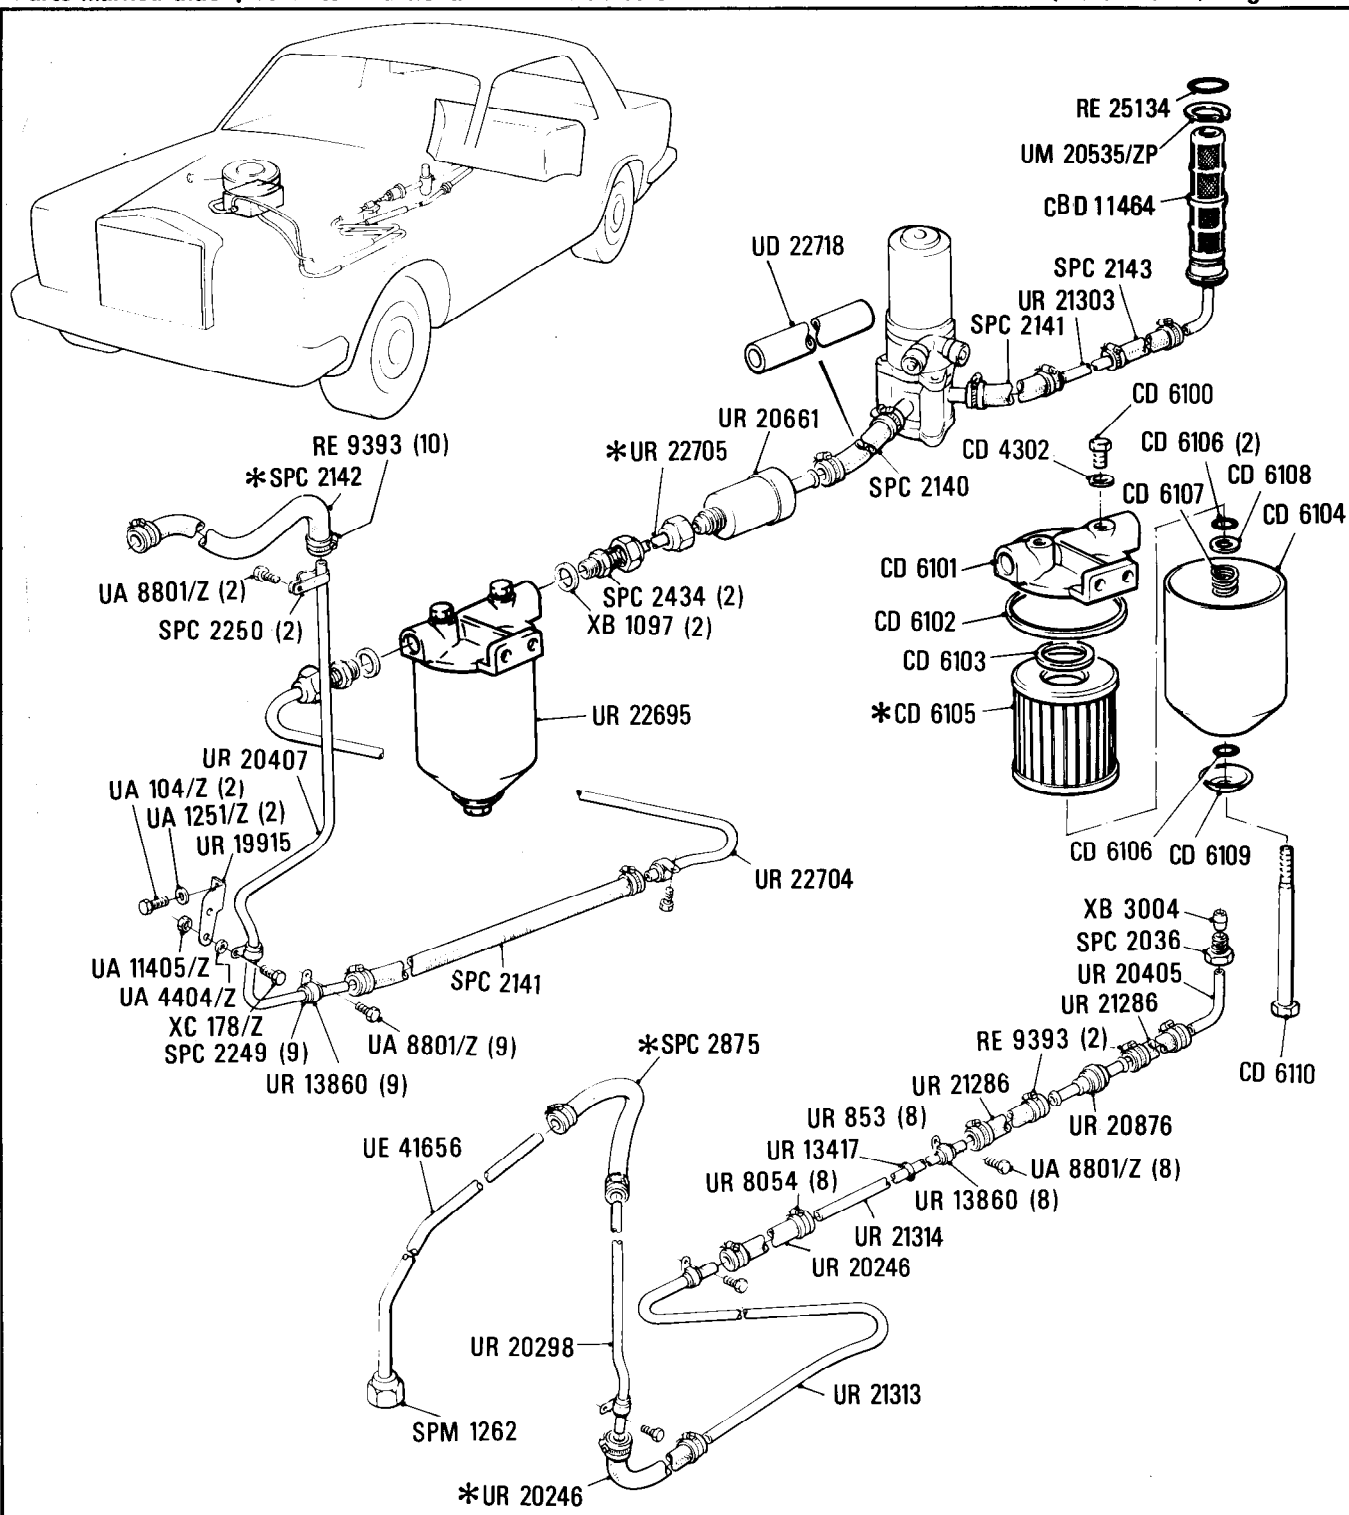

K&U2
• 001 • 04

Rolls-Royce
Silver Spirit
Silver Spur

Bentley
Mulsanne

Car serial number

Silver Spirit & Bentley Mulsanne
SCAZS0000ACH01001 to 03328
Except 03090, 03112, 03308, 03310

Silver Spur
SCAZN0000ACH01006 onwards
to 02816 Except 02813

Fuel System & Exhaust Emission Control System

Fuel Filter & Pipes

Countries other than N.America and Japan

Parts marked thus * refer to Additional Information below

◀ Left-hand ▶ Right-hand

Additional Information

* UR 22705 Silver Spirit & Bentley Mulsanne
UR 22706 Silver Spur

* UR 20246 Silver Spirit & Bentley Mulsanne
UR 20253 Silver Spur

SPC 2142 Cars for countries other than Australia
SPC 2144 Cars for Australia

* SPC 2875 Cars for countries other than Australia
UR 20249 Cars for Australia

* CD 6105
CD 6137 Contains filter element & Seals

© Rolls-Royce Motors Limited 1984