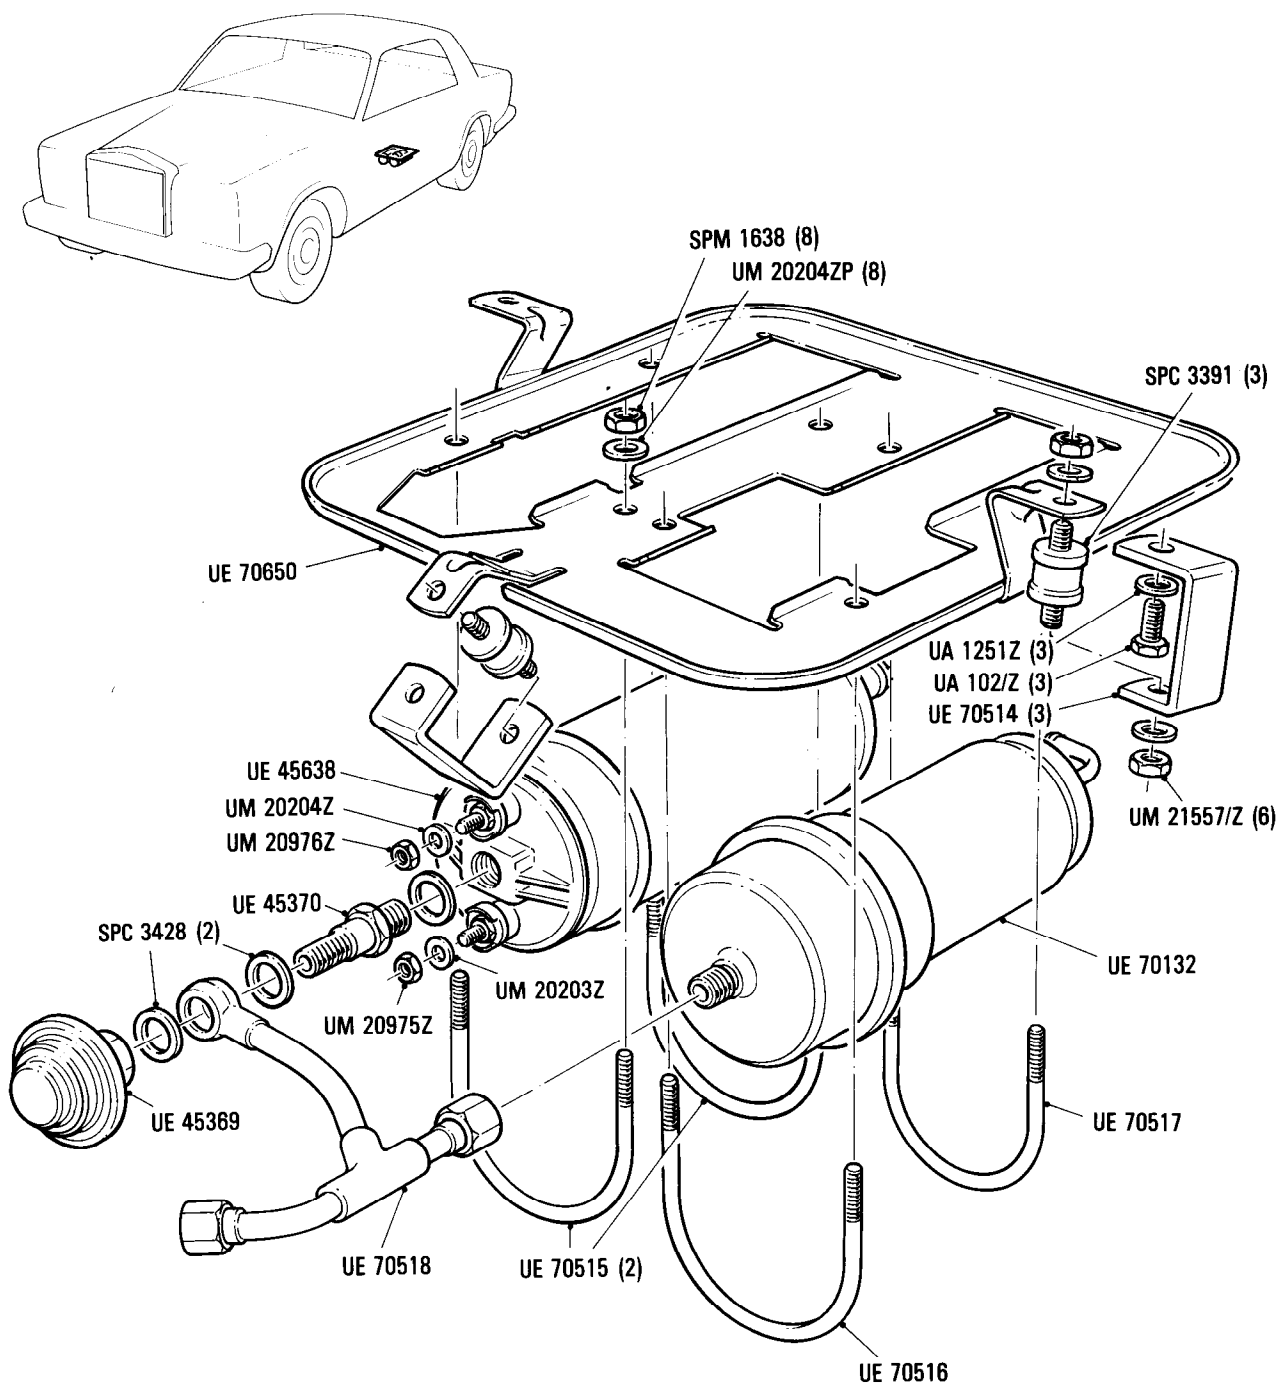

K&U2
•042•02

Rolls-Royce	Bentley
Silver Spirit	Mulsanne
Silver Spur	Turbo R
Silver Spur	Eight
Limousine	

Fuel System & Exhaust Emission Control System Fuel Pump & Accumulator

Car serial number

Silver Spirit & Bentley Mulsanne
SCAZ60002HCH20003 to 27798

Silver Spur
SCAZN0009HCX20004 to 27780

Bentley Eight
SCBZS8009HCX20006 to 27799

Turbo R
SCBZS0T03HCX20001 to 24518
except 23211, 23212, 23214, 23215,
23217, 23218, 23219

Parts marked thus * refer to Additional Information below

◀Left-hand ▶Right-hand

Additional Information

© Rolls-Royce Motor Cars Limited 1991