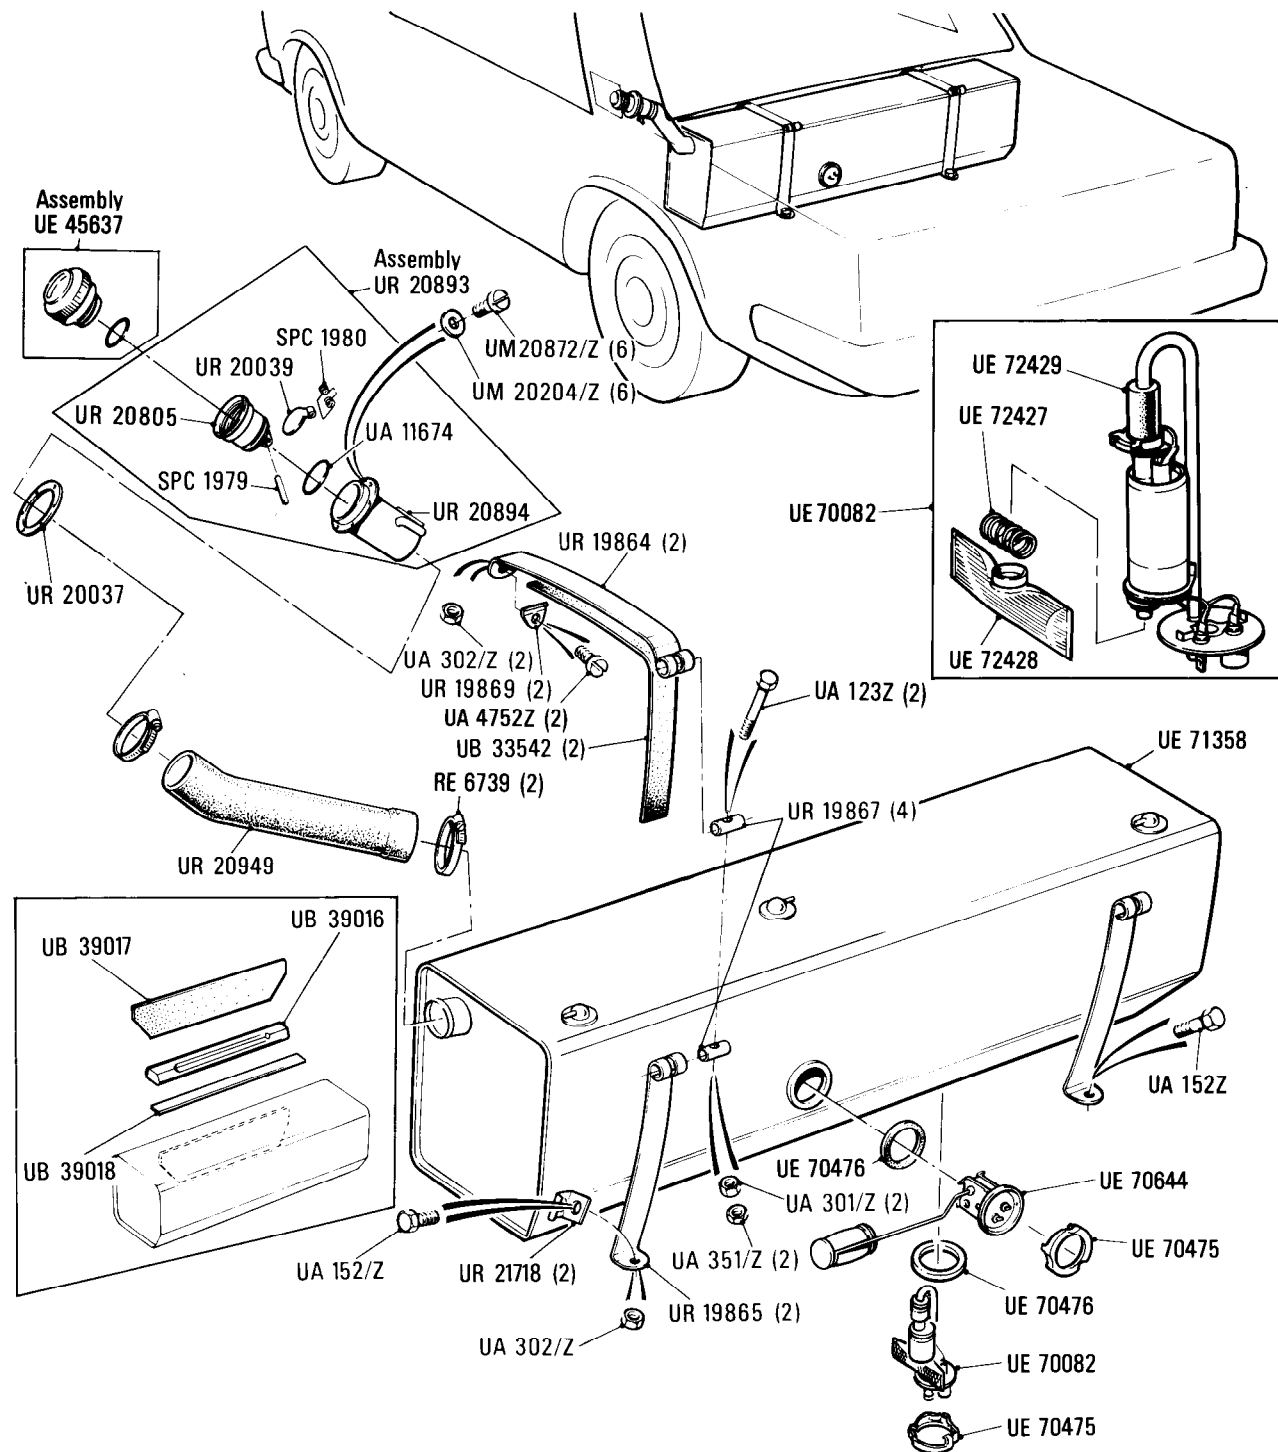

K&U1
·021·03

Rolls-Royce
Silver Spirit
Silver Spur

Bentley
Mulsanne
Turbo R
Eight

Fuel System & Emission Control System

Fuel Tank, Cars to N. America & Australia

Car serial number

Silver Spirit & Bentley Mulsanne
SCAZS0002HCH20003 to 27798

Silver Spur
SCAZN0009HCX20004 to 27780

Bentley Eight
SCBZE02A2HCX20475 to 27799

Parts marked thus * refer to Additional Information below

◀ Left-hand ▶ Right-hand

Additional Information

© Rolls-Royce Motor Cars Limited 1990