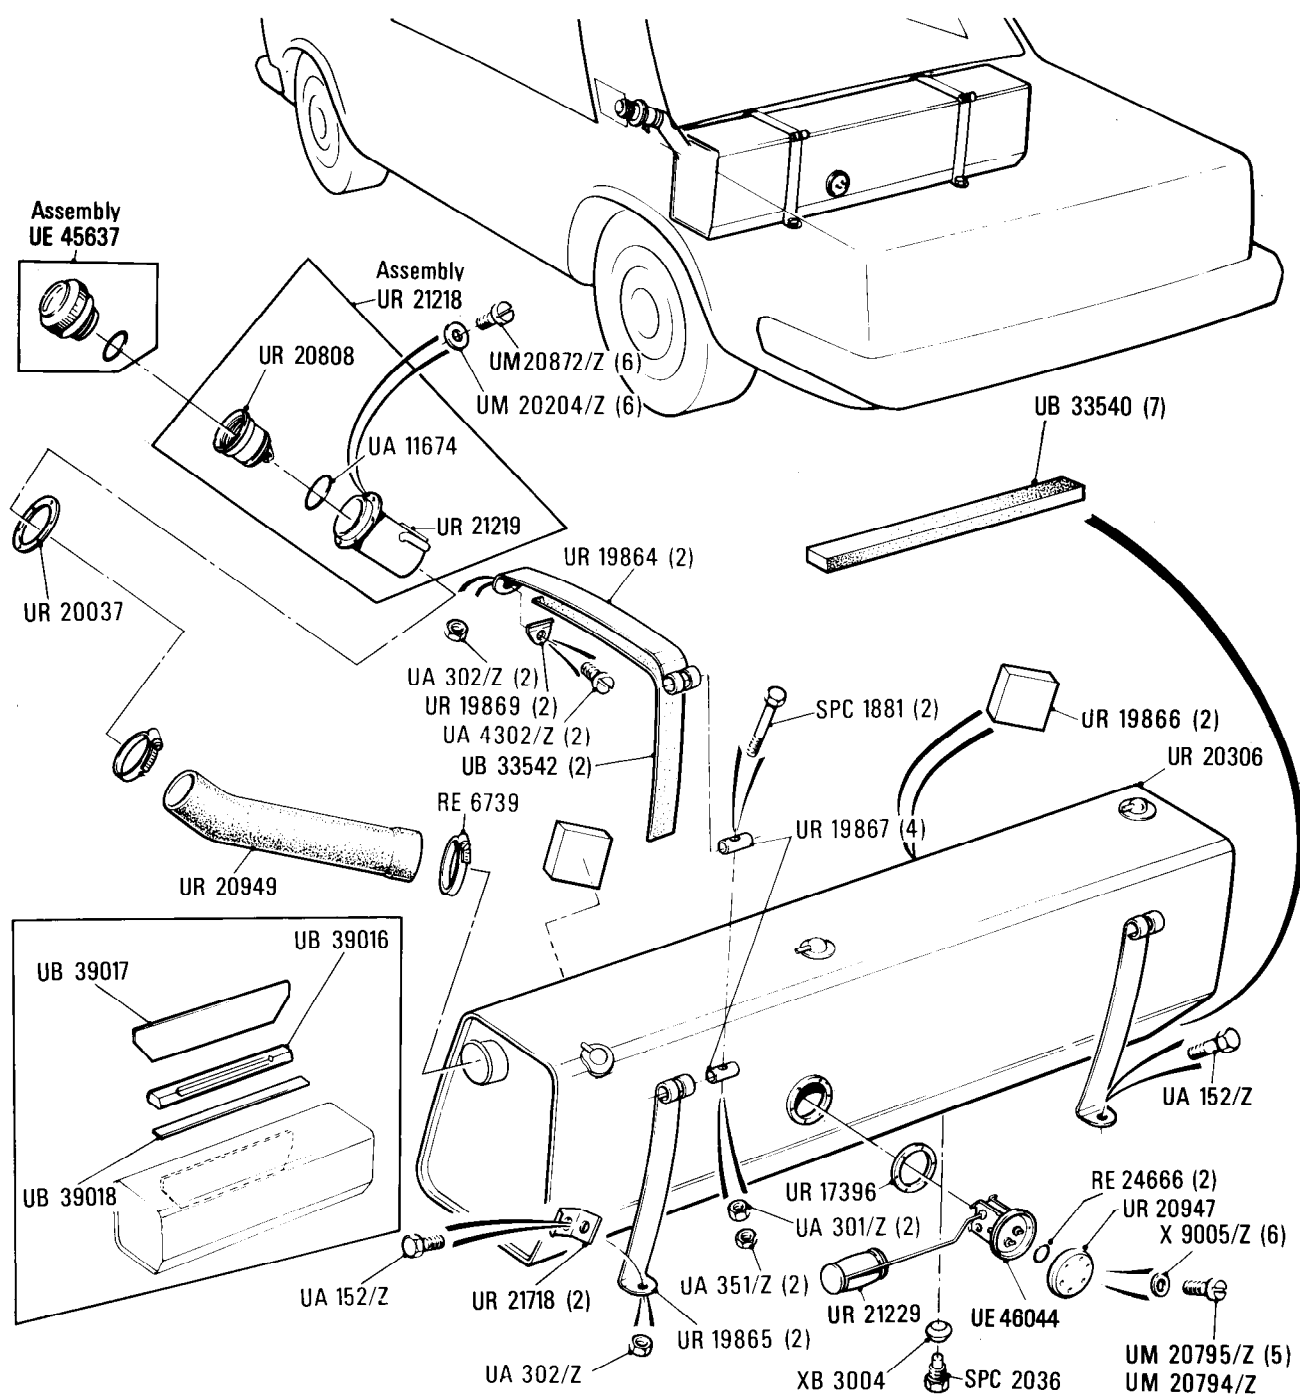

K&U1
·001·03

Rolls-Royce
Silver Spirit
Silver Spur

Bentley
Mulsanne

Fuel Tank

Fuel System and Exhaust Emission Control System
Countries other than N. America and Japan

Car serial number

Silver Spirit & Bentley Mulsanne
SCAZS0000ACH01001 to
SCAZS0000BCH03326 except
SCAZS0000BCH03090
SCAZS0000BCX03112
SCAZS0000BCH03308
SCAZS0000BCX03310

Silver Spirit
SCAZN0000ACH01006 to
SCAZN0000BCH02815
except SCAZN0000BCH02813

Parts marked thus * refer to Additional Information below

◁ Left-hand ▷ Right-hand

Additional Information

© Rolls-Royce Motors Limited 1984