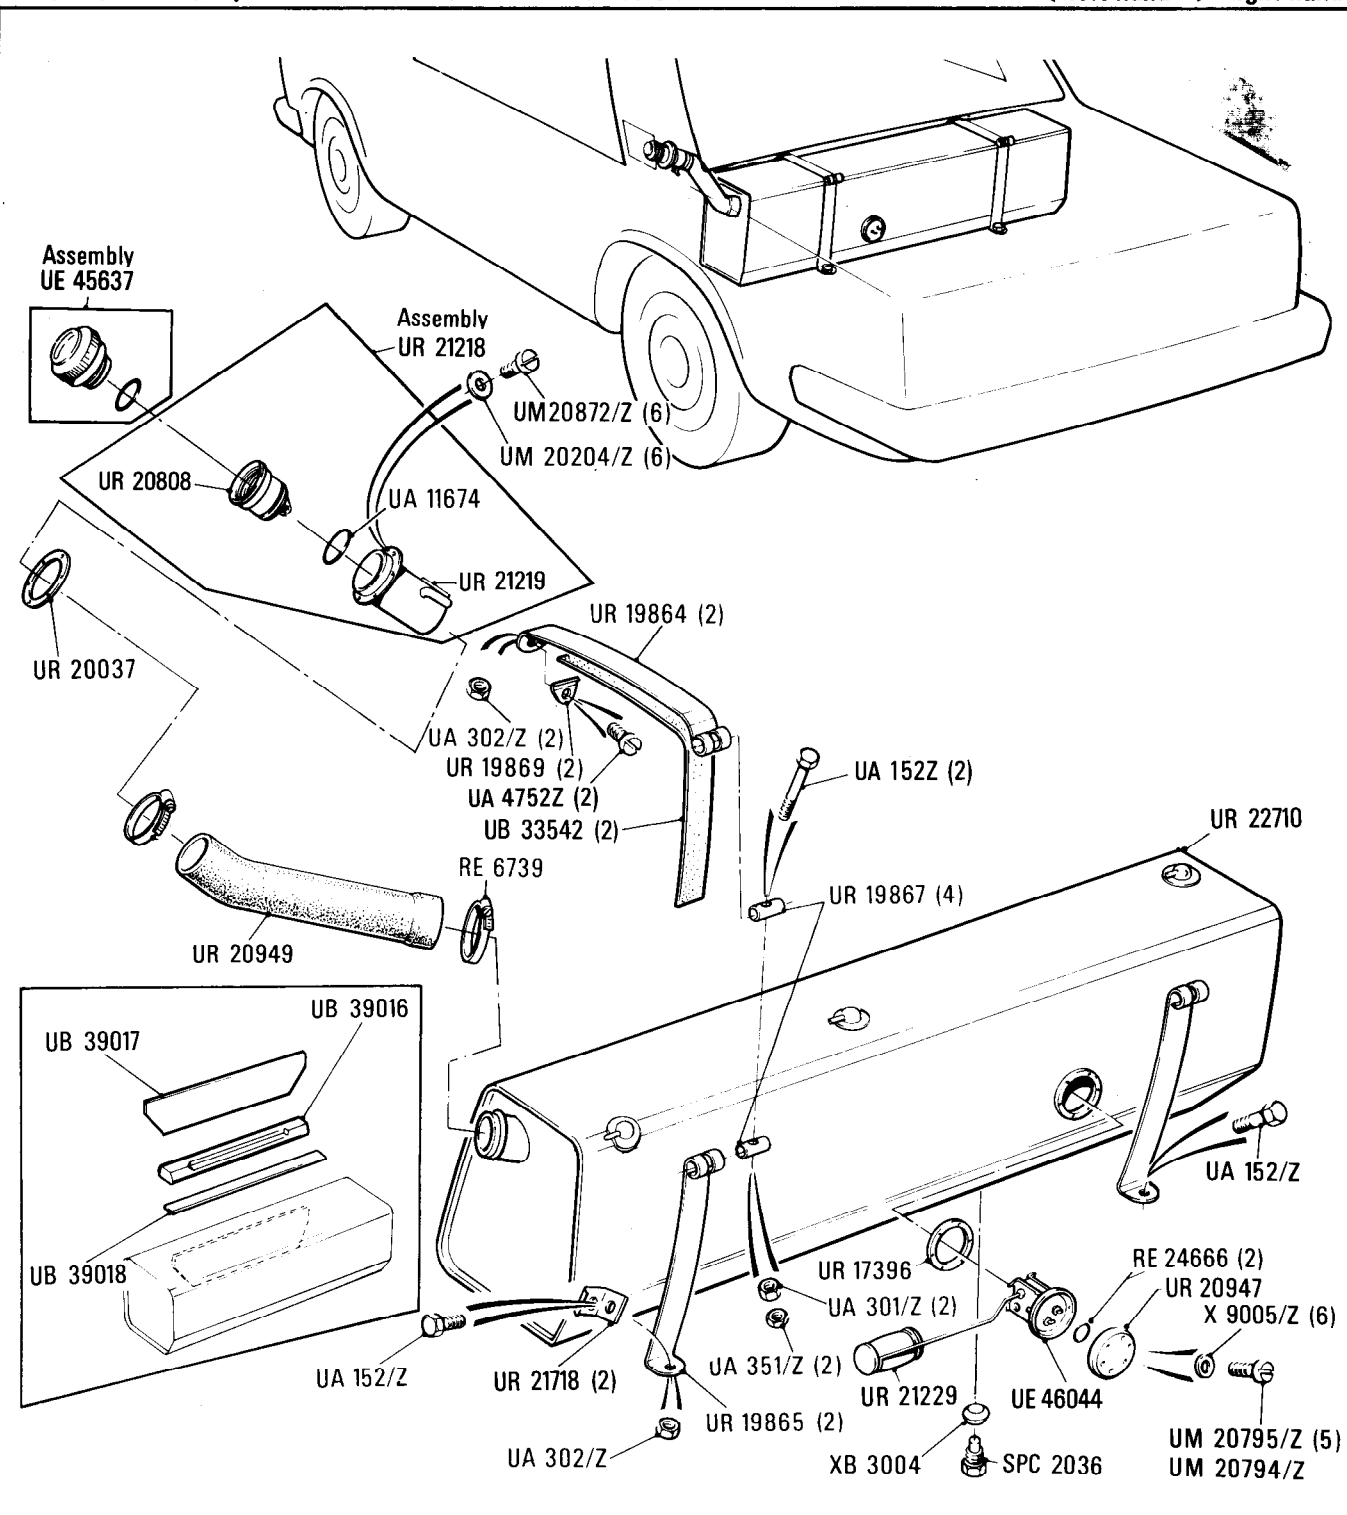

K&U1
002-07

Rolls-Royce
Silver Spirit
Silver Spur

Bentley
Mulsanne
Mulsanne Turbo
Eight

Fuel System, Exhaust Emission Control System Fuel Tank, Other Than N America

Car serial number

Silver Spirit & Bentley Mulsanne
SCAZS0000BCX03090, 03112, 03308,
03310, 03329 to 16930

Silver Spur
SCAZN0000BCX02813, 02817 to 16970

Mulsanne Turbo
SCBZS0T00CCH04233 to 16570

Bentley Eight
SCBZS8004ECH08862 to 16954

Cars destined for Australia

Silver Spirit & Bentley Mulsanne
SCAZS8000BCH03401 to 14301

Silver Spur
SCAZN0000BCH02977 to 13895

For 1986 Model year cars to
Australia refer to K&U1 020

Parts marked thus * refer to Additional Information below

◀ Left-hand ▶ Right-hand

Additional Information

© Rolls-Royce Motor Cars Limited 1991