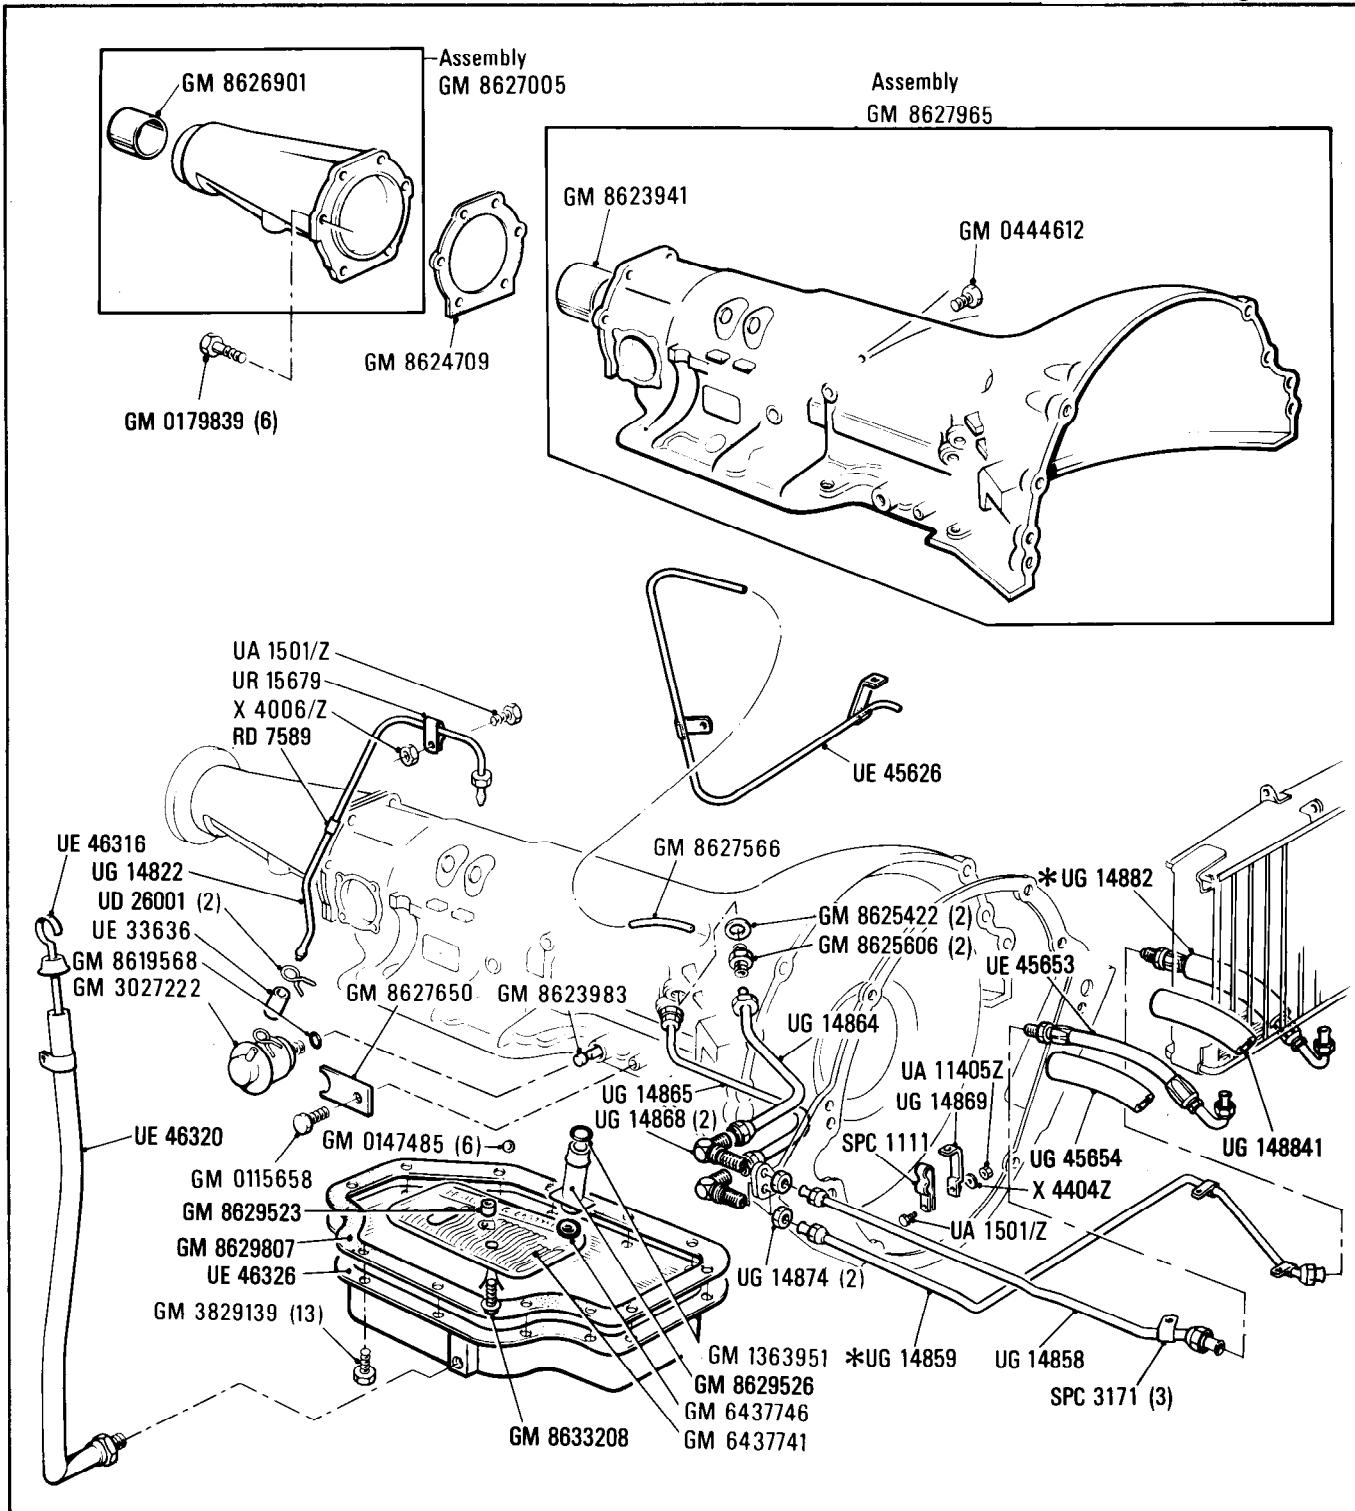

T2·022·04

Rolls-Royce

Bentley
Turbo R

Car serial number

SCBZS0T01GCX14552, 14603, 14650,
14710 to 16569 with the exception
of 16342, 16343, 16403

Transmission

Gearbox Casing, Sump, Cooling & Vacuum Modulator

Parts marked thus * refer to Additional Information below

◀ Left-hand ▶ Right-hand

Additional Information

© Rolls-Royce Motors Limited 1984

* UG 14859 R.H. Motor cars
UE 45813 L.H. Motor cars

* UG 14882 R.H. Motor cars - See Service Information Sheet SZ/T6
UE 45127 L.H. Motor cars