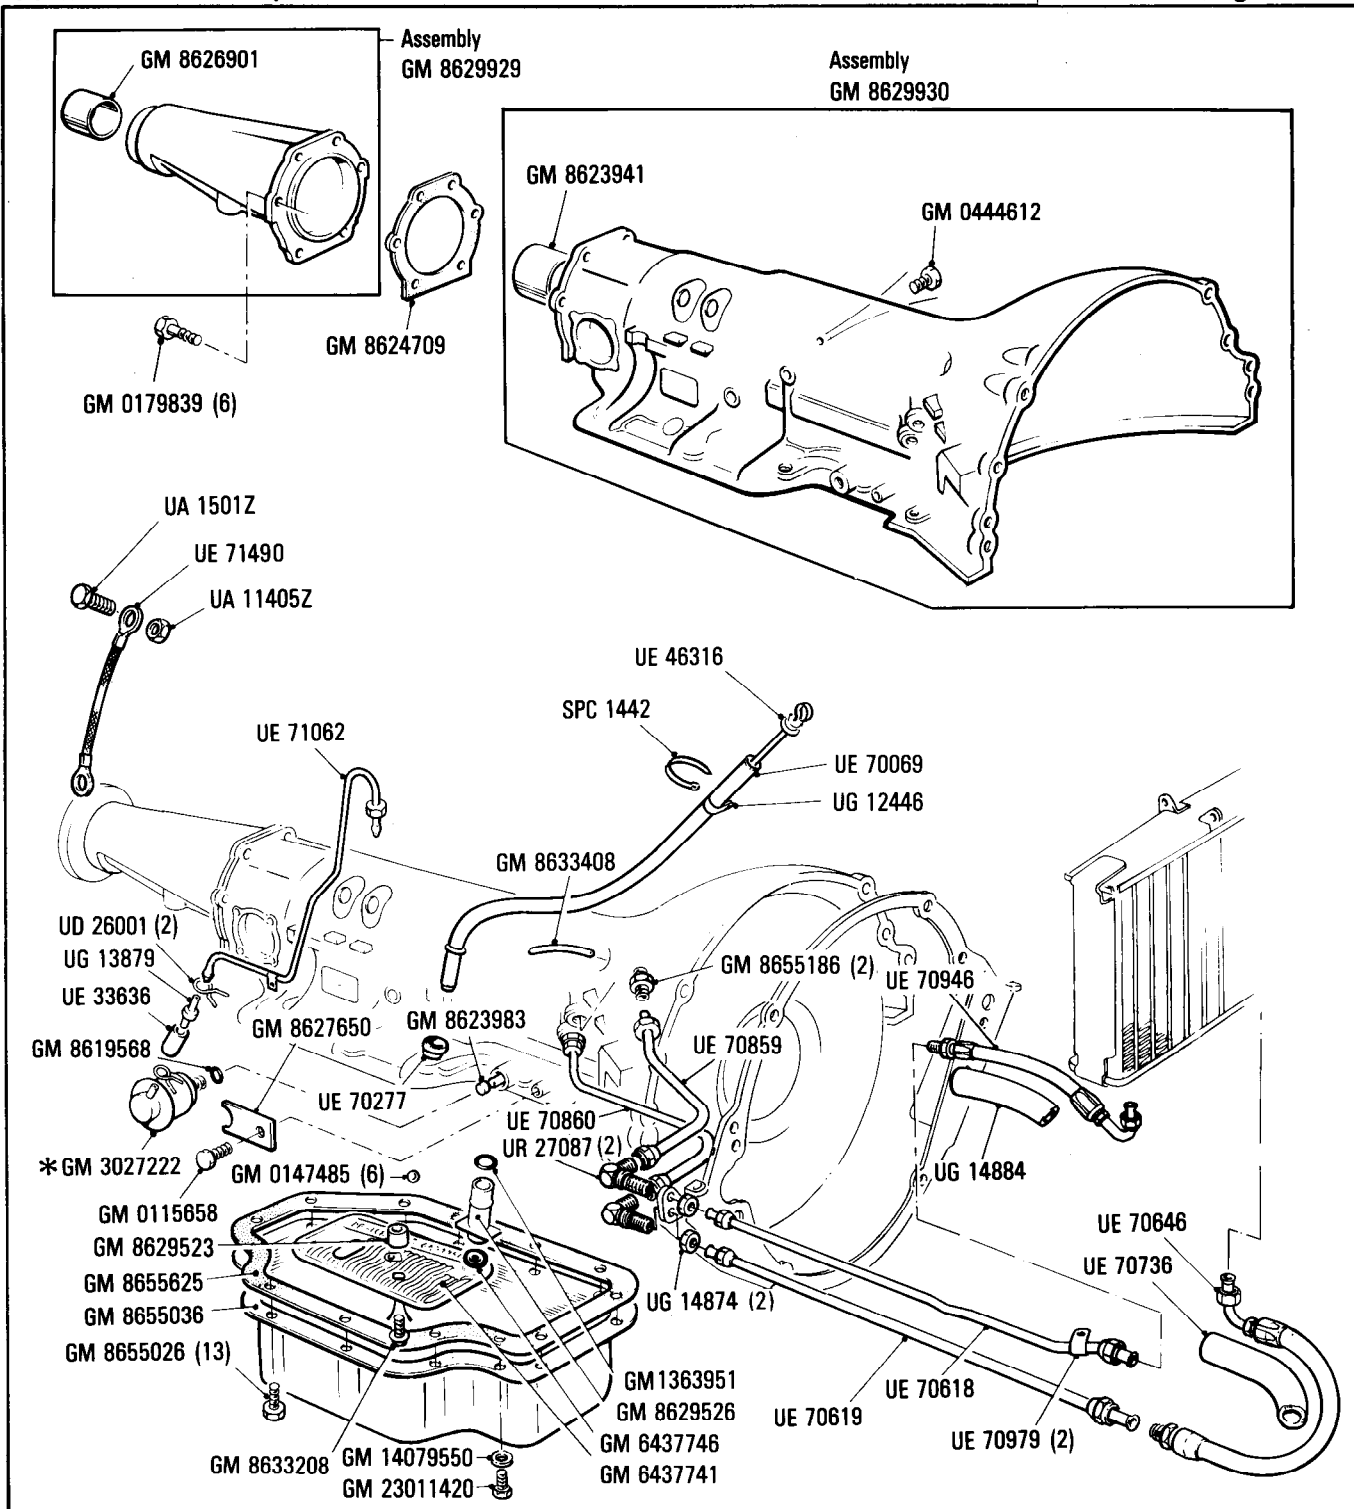

T2·004·06

Rolls-Royce
Silver Spirit
Silver Spur
Silver Spur
Limousine

Bentley
Mulsanne
Eight

Transmission

Gearbox Casing, Sump, Cooling & Vacuum Modulator

Car serial number

Silver Spirit & Bentley Mulsanne
SCAZS0002HCH20003 to 24501
except 23213, 23216

Silver Spur
SCAZN0009HCX20004 to 24503
except 23210

Bentley Eight
SCBZS8009HCX20006 to 24497

Parts marked thus * refer to Additional Information below

◀Left-hand ▶Right-hand

Additional Information

* GM 3027222 Cars other than USA, Japan & Australia
GM 3027843 Cars to USA & Japan
GM 8623365 Cars to Australia

© Rolls-Royce Motor Cars Limited 1991