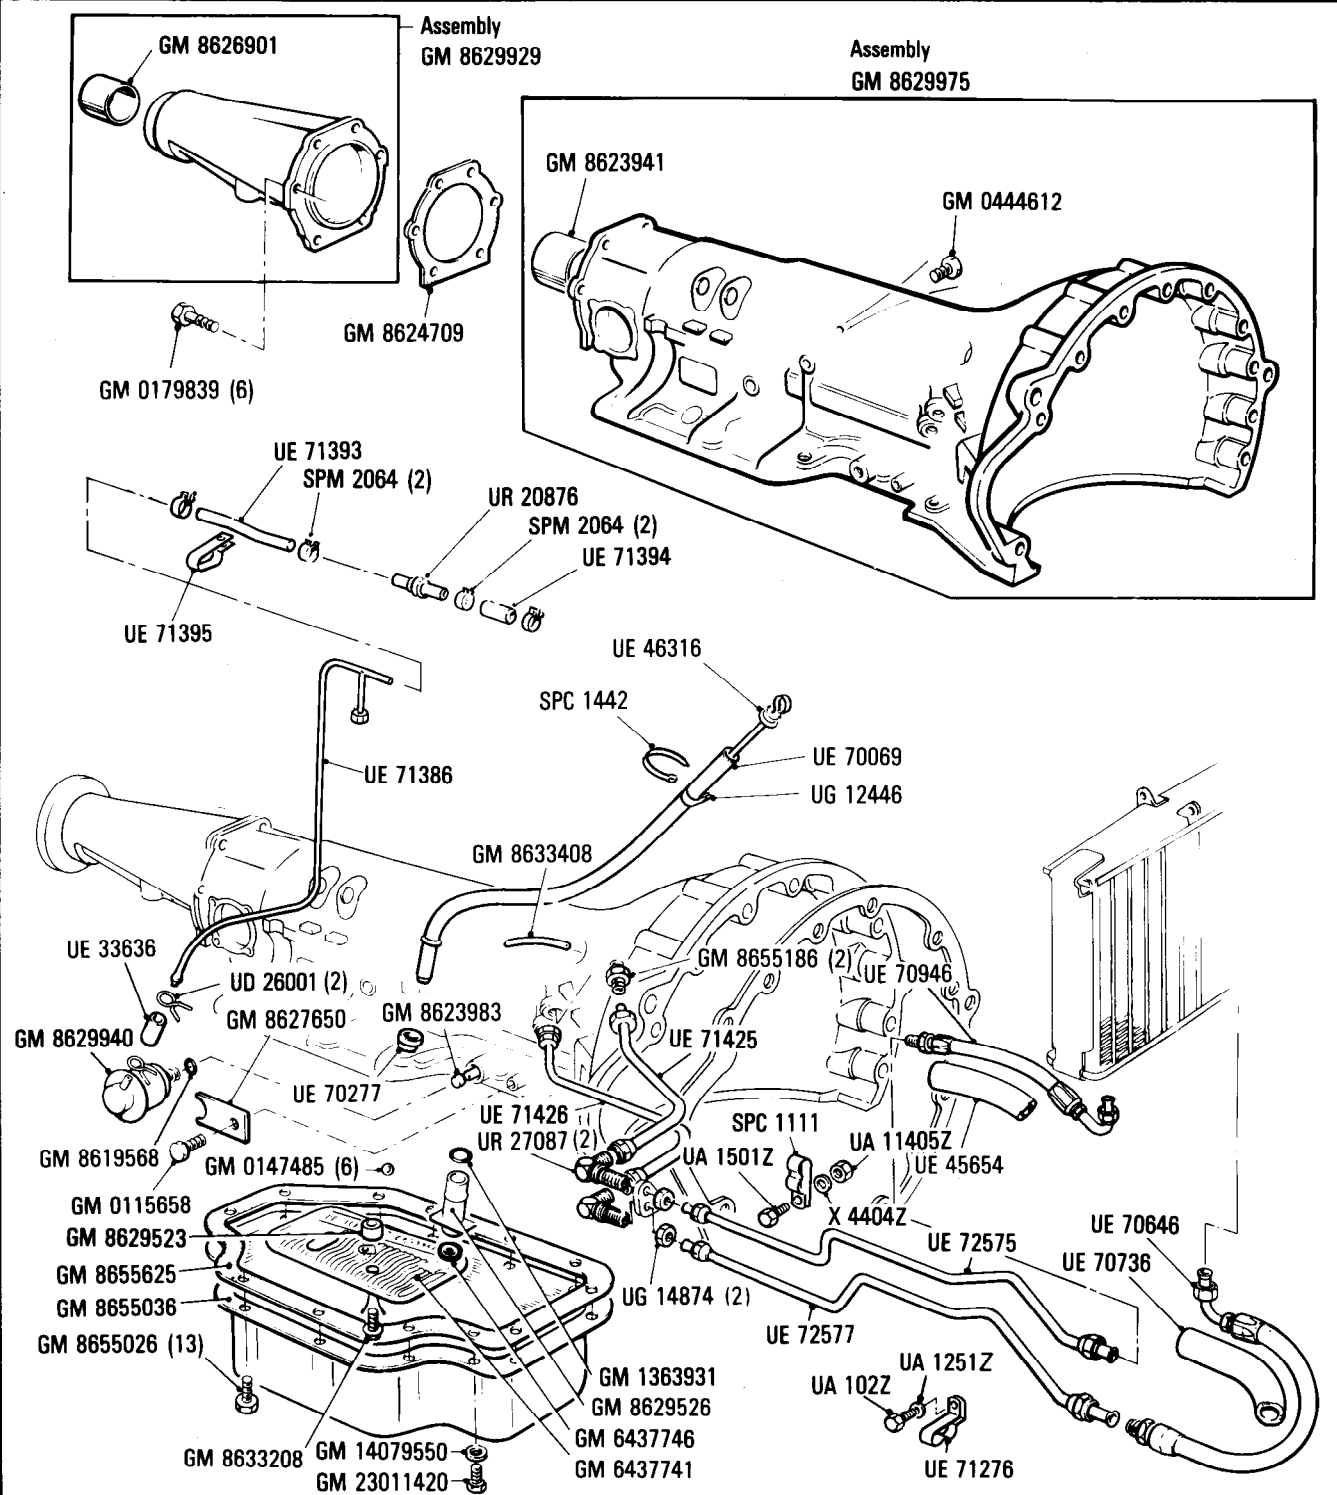

T2·025·02

Rolls-Royce

Bentley
Turbo R

Car serial number

SCBZR04AOKCH23211, 23212, 23214,
23215, 23217, 23218, 23219, 24519 to 27793

Transmission

Gearbox Casing, Sump, Cooling & Vacuum Modulator

Parts marked thus * refer to Additional Information below

◀ Left-hand ▶ Right-hand

Additional Information

© Rolls-Royce Motor Cars Limited 1987