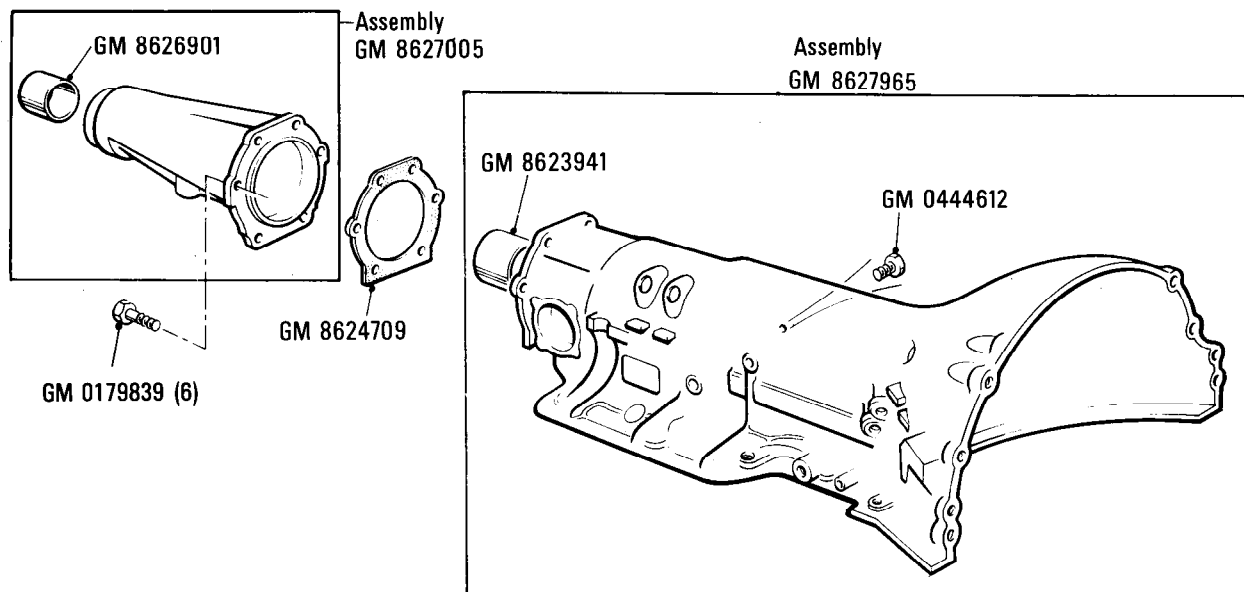

T2·001·03

Rolls-Royce
Silver Spirit
Silver Spur

Bentley
Mulsanne

Car serial number

Silver Spirit & Bentley Mulsanne
SCAZS0000ACH01001 to 07567
07569 to 07594
07597 to 07603
07605 to 07649, 07651
07657 to 07660

Silver Spur
SCAZN0000ACH01006 to 07464
07466, 07470, 07471, 07473,
07474, 07476 07478 to 07516,
07518, 07520 to 07522
07524 to 07529, 07531
07533 to 07666

Transmission

Gearbox Casing, Sump, Cooling & Vacuum Modulator

Parts marked thus * refer to Additional Information below

◀ Left-hand ▶ Right-hand

Additional information

© Rolls-Royce Motors Limited 1984

* GM 3027222 Car other than USA, Japan & Australia
GM 3027843 Cars to USA & Japan
GM 3027714 Cars to Australia