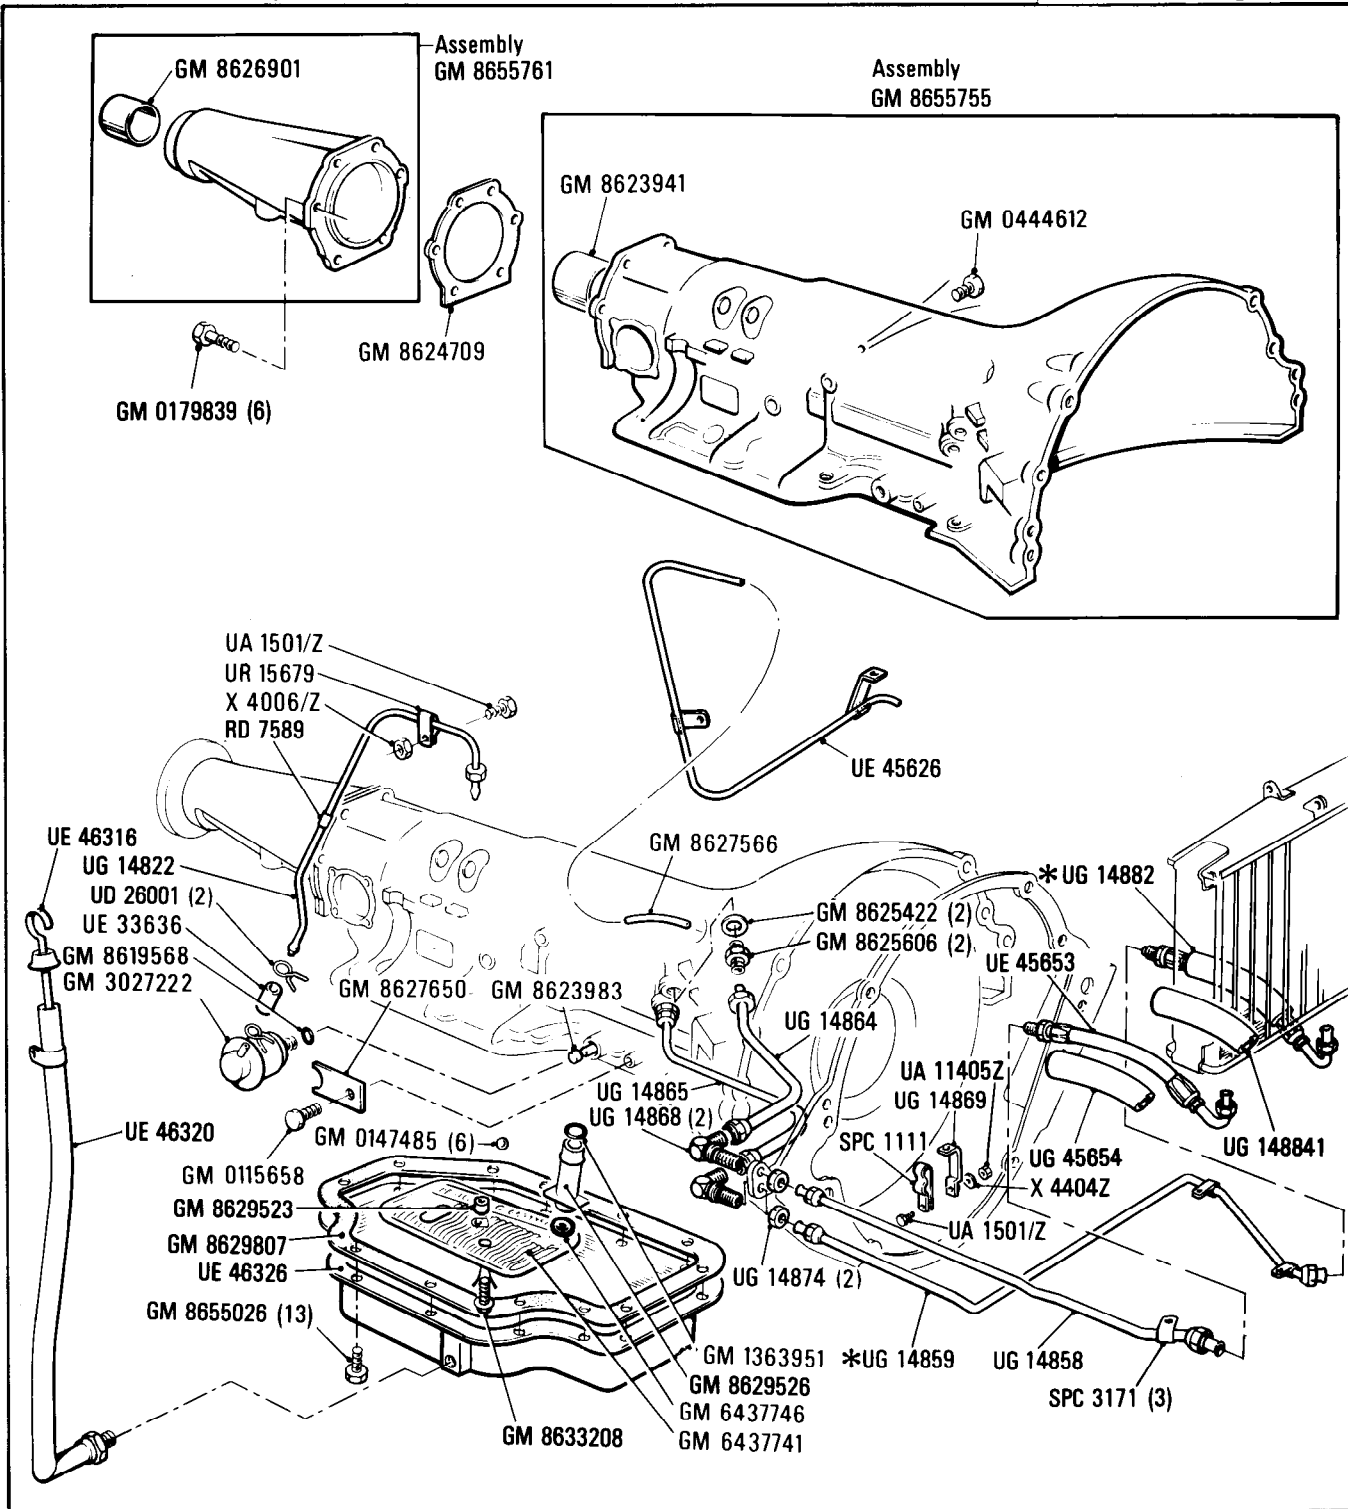

T2·023·02

Rolls-Royce

Bentley
Turbo R

Transmission

Gearbox Casing, Sump, Cooling & Vacuum Modulator

Car serial number

SCBZS0T07GCH16342, 16343, 16403,
16570

Parts marked thus * refer to Additional Information below

◀Left-hand ▶Right-hand

Additional Information

© Rolls-Royce Motors Limited 1987

- *UG 14859 RH Motor cars
- UE 45813 LH Motor cars
- UG 14882 RH Motor cars - See Service Information Sheet SZ/T6
- UE 45127 LH Motor cars