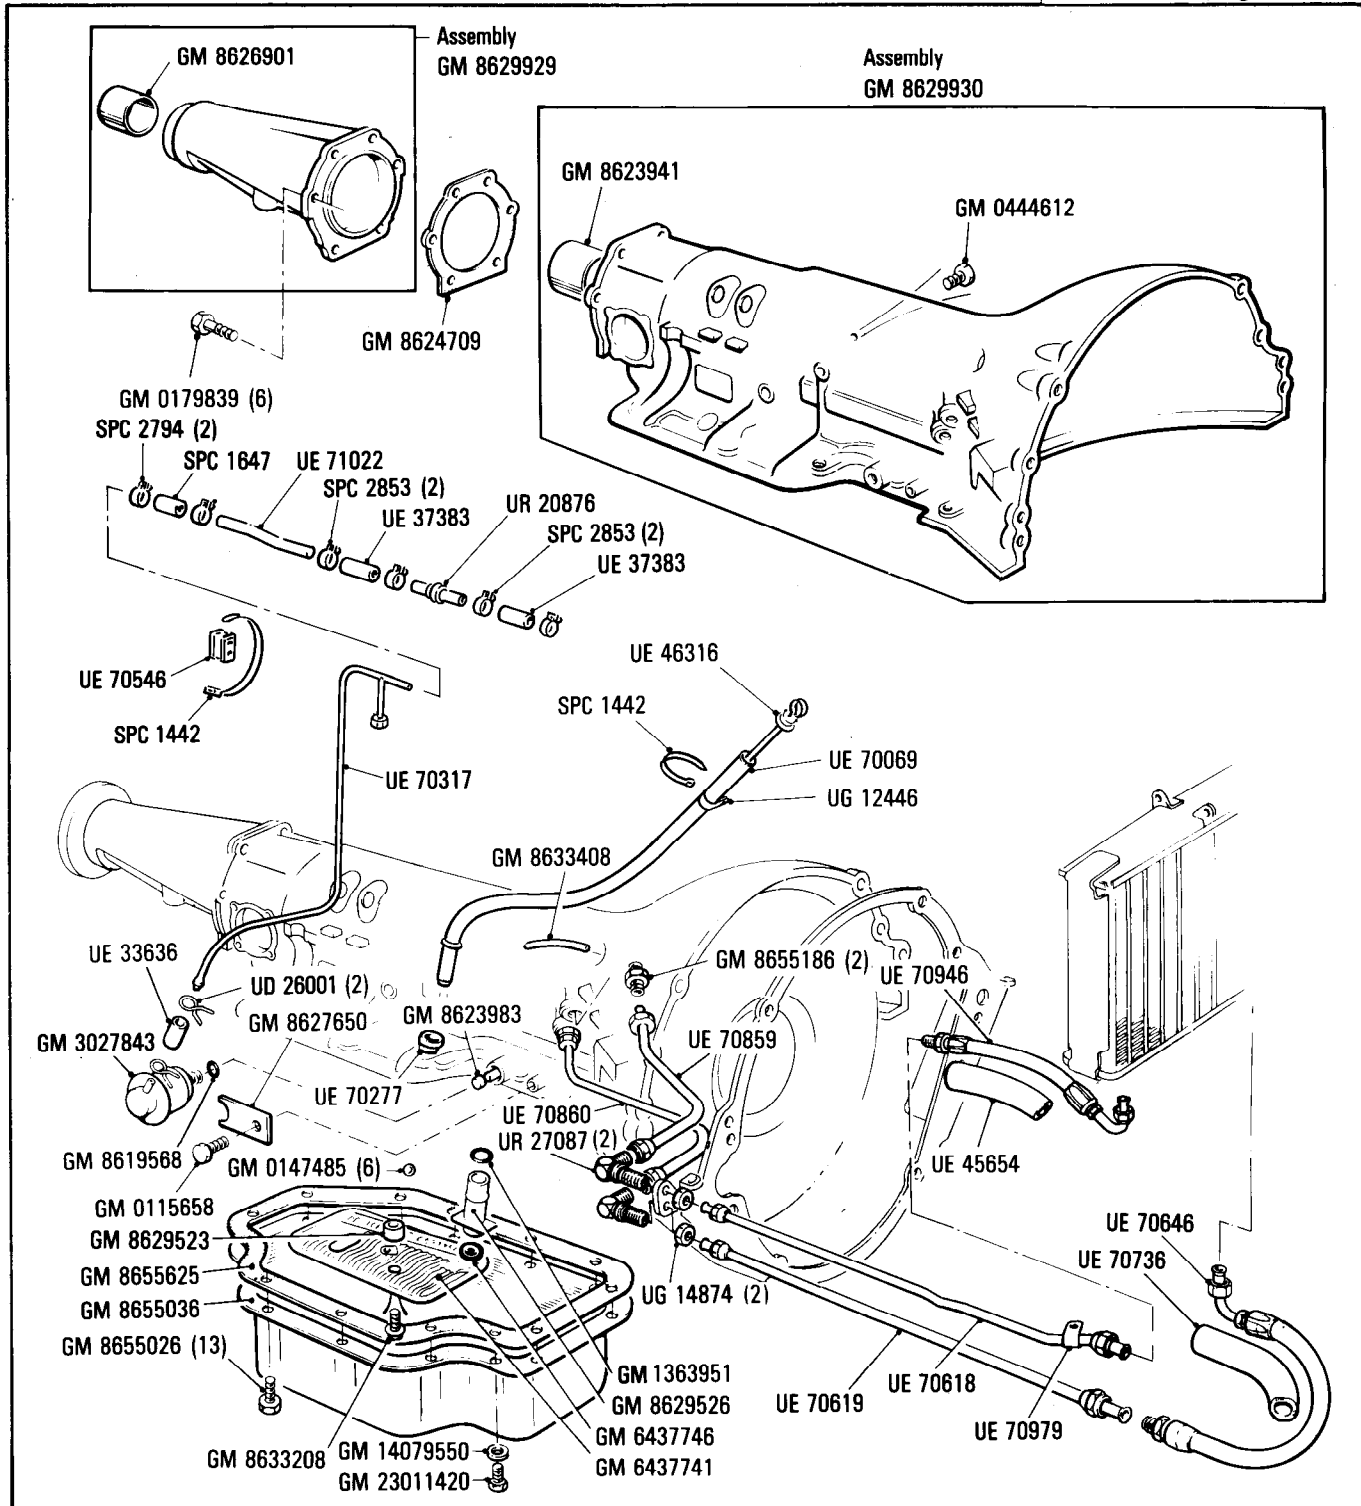

T2·024·05

Rolls-Royce

Bentley
Turbo R

Transmission

Gearbox Casing, Sump, Cooling & Vacuum Modulator

Car serial number

SCBZS0T03HCX20001 to 23935 except
23211, 23212, 23214, 23215, 23217,
23218, 23219

Parts marked thus * refer to Additional Information below

◀ Left-hand ▶ Right-hand

Additional Information

© Rolls-Royce Motors Limited 1987