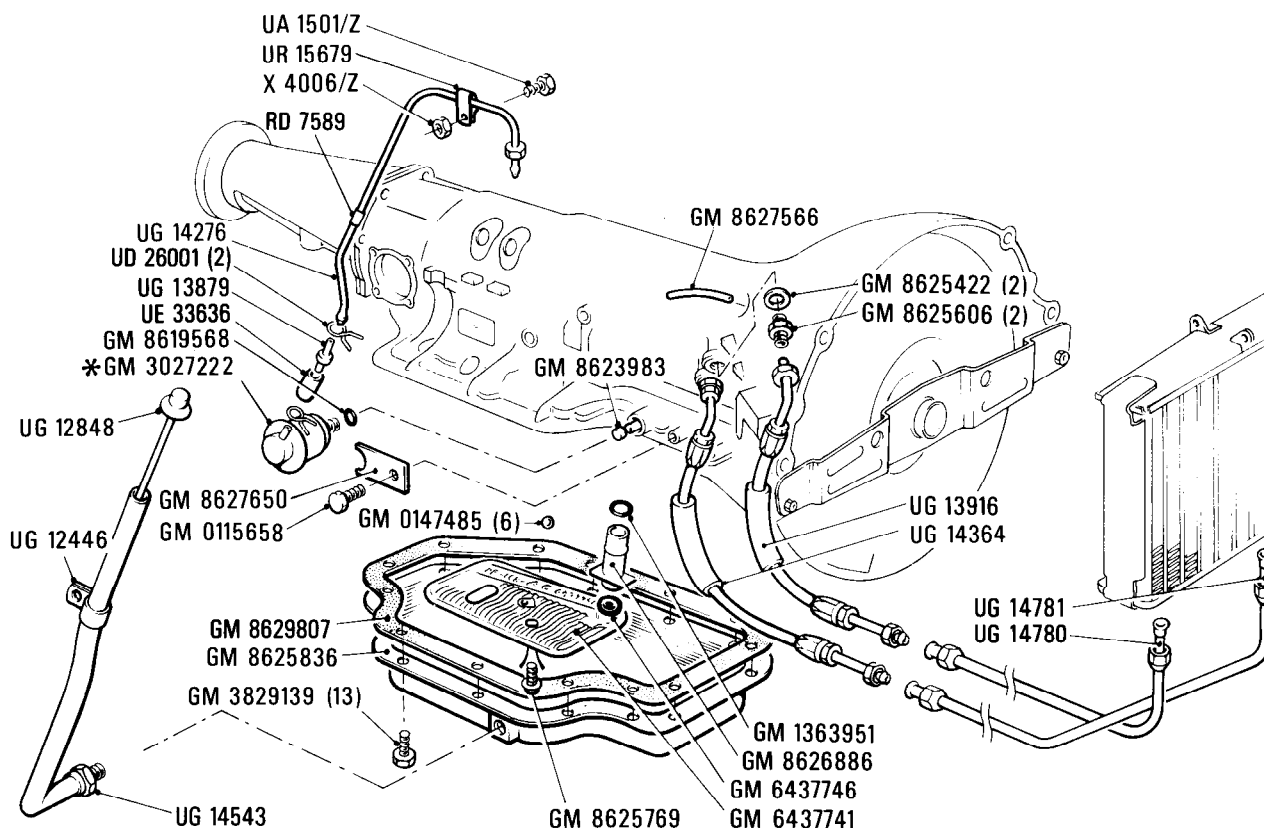

T2·001·03

Rolls-Royce
Silver Spirit
Silver Spur

Bentley
Mulsanne

Car serial number

Silver Spirit & Bentley Mulsanne
SCAZS0000ACH01001 to 07567
07569 to 07594
07597 to 07603
07605 to 07649, 07651
07657 to 07660

Silver Spur
SCAZN0000ACH01006 to 07464
07466, 07470, 07471, 07473,
07474, 07476 07478 to 07516,
07518, 07520 to 07522
07524 to 07529, 07531
07533 to 07666

Transmission

Gearbox Casing, Sump, Cooling & Vacuum Modulator

Parts marked thus * refer to Additional Information below

◀ Left-hand ▶ Right-hand

Additional information

© Rolls-Royce Motors Limited 1984

* GM 3027222 Car other than USA, Japan & Australia
GM 3027843 Cars to USA & Japan
GM 3027714 Cars to Australia