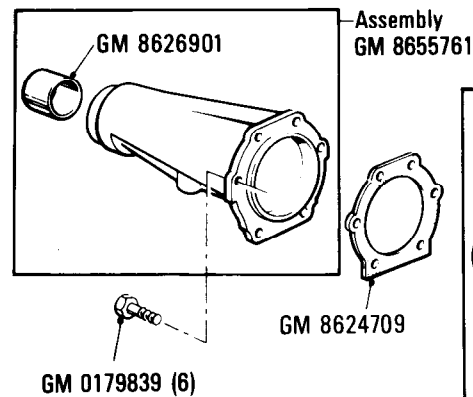

T2-003-02

Rolls-Royce	Bentley
Silver Spirit	Mulsanne
Silver Spur	Eight
Silver Spur	
Limousine	

Transmission

Gearbox Casing, Sump, Cooling & Vacuum Modulator

Cars for N America, Japan & Australia

Car serial number

Silver Spirit & Bentley Mulsanne
SCAZS42AXHCX16484, 16487, 16490,
16493, 16497 to 16930

Silver Spur
SCAZN42A9HCX16533 to 16970

Bentley Eight
SCBZE42A5HCX16802 to 16954

Parts marked thus * refer to Additional Information below

◀ Left-hand ▶ Right-hand

Additional Information

© Rolls-Royce Motors Limited 1987

* GM 3027843 Cars for USA & Japan
GM 3027714 Cars for Australia

SPC 3394	} Other than USA & Japan
SPC 3395	
SPC 1442