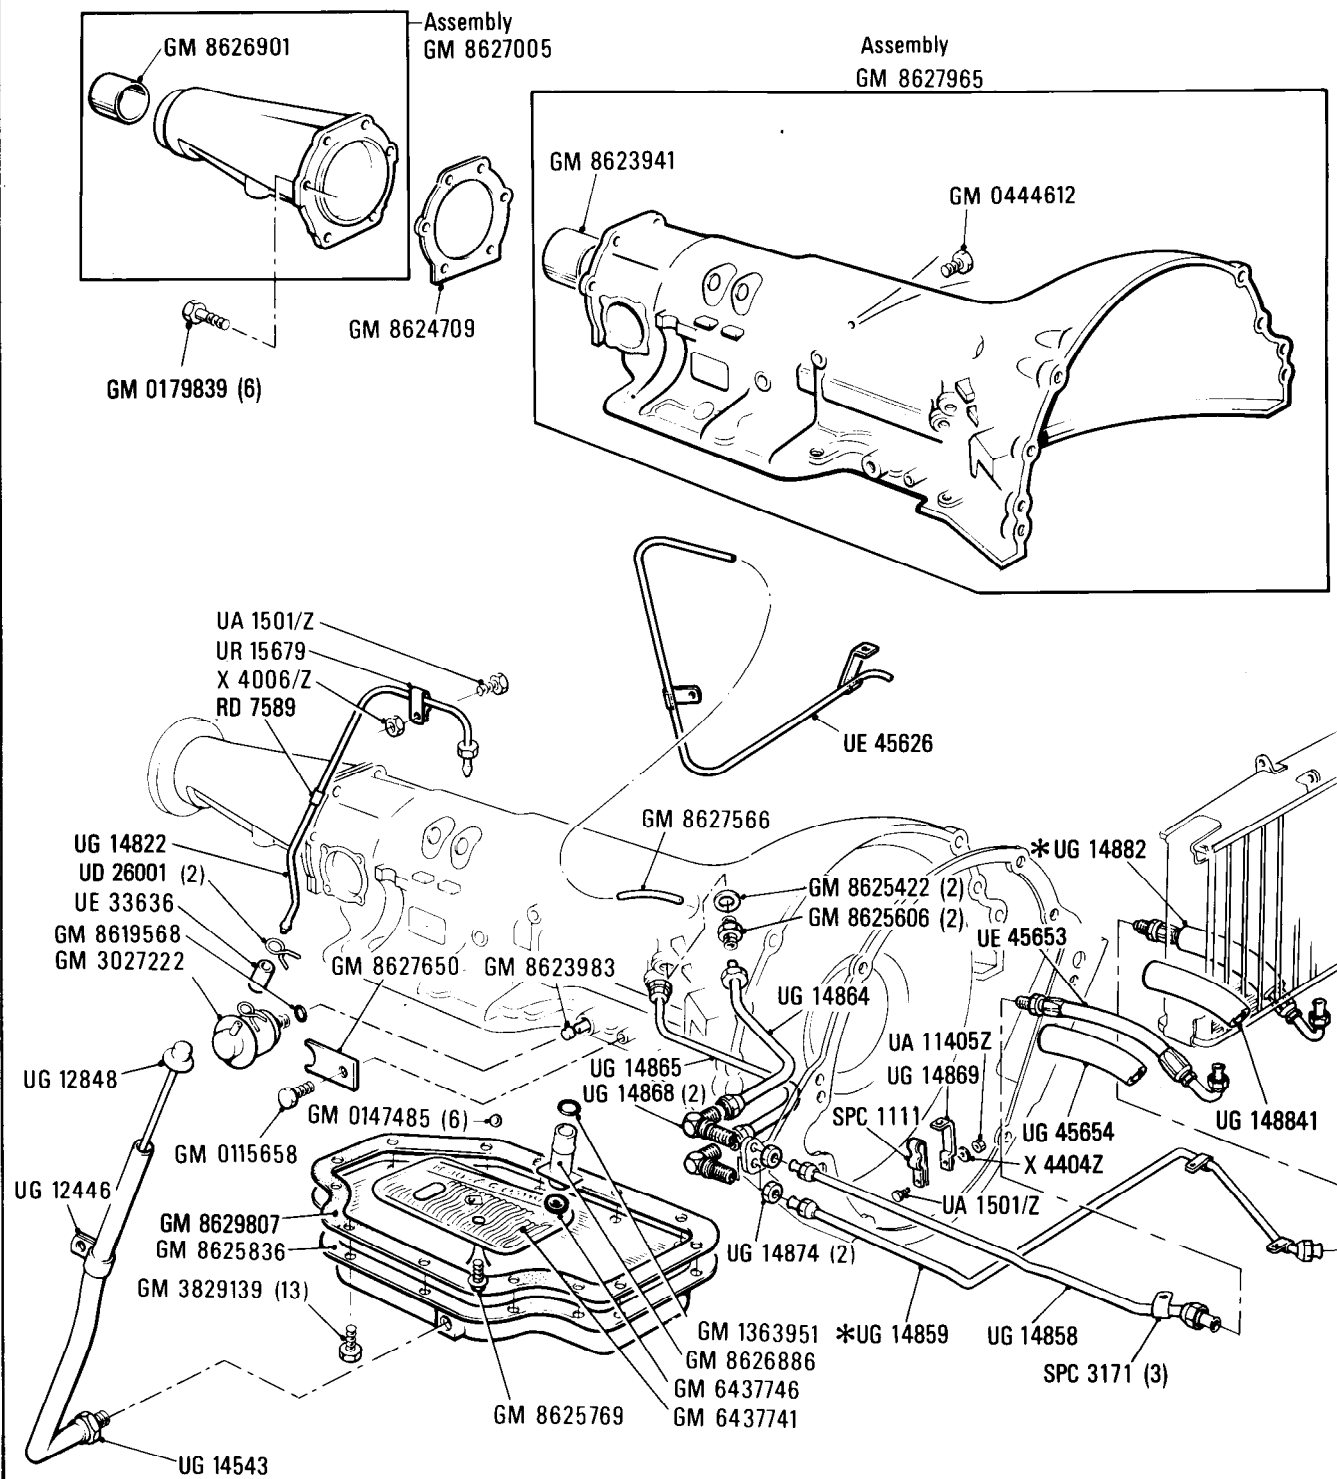

T2·021·04

Rolls-Royce

Bentley
Mulsanne Turbo
Turbo R

Transmission

Gearbox Casing, Sump, Cooling & Vacuum Modulator

Car serial number

Bentley Mulsanne Turbo
SCBZS0T03FCH13198 onwards

Bentley Turbo R
SCBZS0TOXFCH12834 to 14709 with the
exception of 14552, 14603 and 14650

Parts marked thus * refer to Additional Information below

◀ Left-hand ▶ Right-hand

Additional Information

© Rolls-Royce Motors Limited 1984

* UG 14859 R.H. Motor cars

UE 45813 L.H. Motor cars

* UG 14882 R.H. Motor cars - See Service Information Sheet SZ/T6

UE 45127 L.H. Motor cars