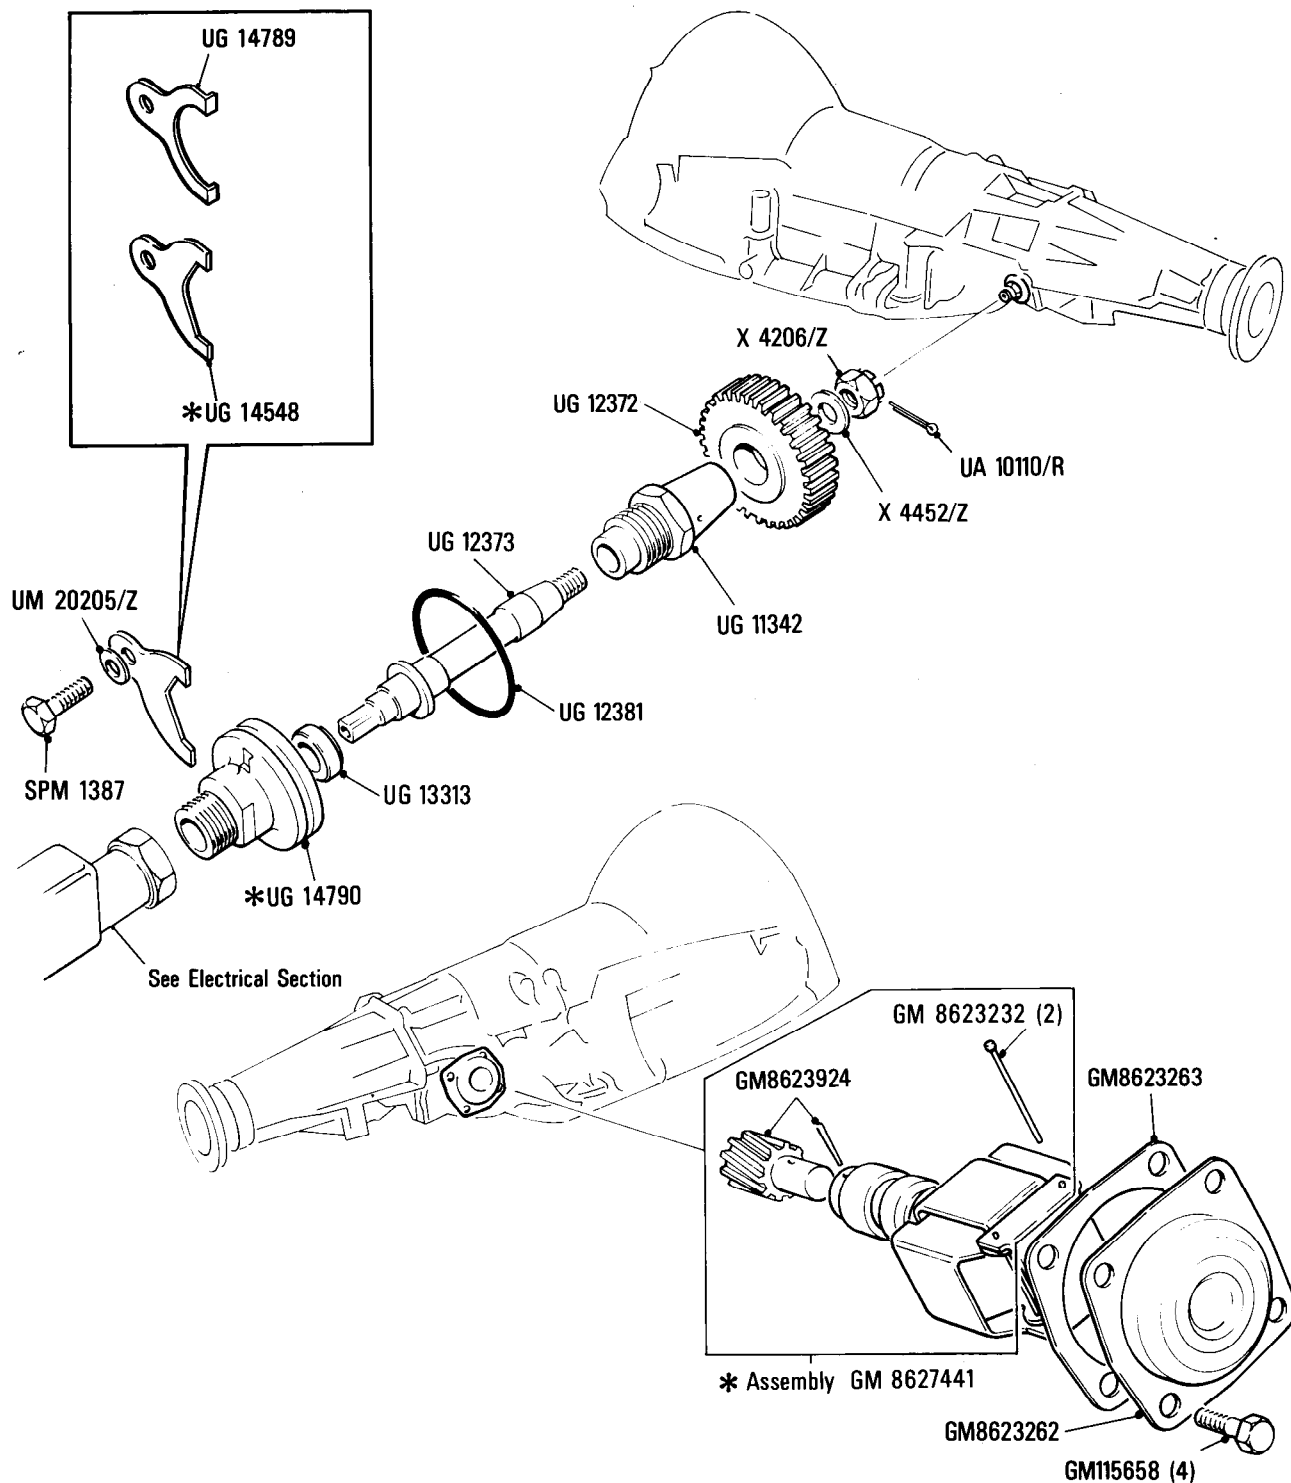

T9•001•01

Rolls-Royce
Silver Spirit
Silver Spur

Bentley
Mulsanne

Transmission
Governor and Speedometer Drive

Car serial number

Silver Spirit & Bentley Mulsanne
SCAZS0000ACH01001 to 09191, 09193,
09194, 09196 to 09200, 09202, 09205, 09209.

Silver Spur
SCAZN0000ACH01006 to 09103, 09105,
09111, 09140.

Parts marked thus * refer to Additional Information below

◀ Left-hand ▶ Right-hand

Additional Information

© Rolls-Royce Motors Limited 1984

* GM 8627441 For other than USA and Japan
GM 8629860 for USA and Japan

* UG 14548 Used on early cars, not interchangeable with
UG 14789 and not to be used with UG 14790

* UG 14790 When ordering UG 14790 ensure it is used with UG 14789