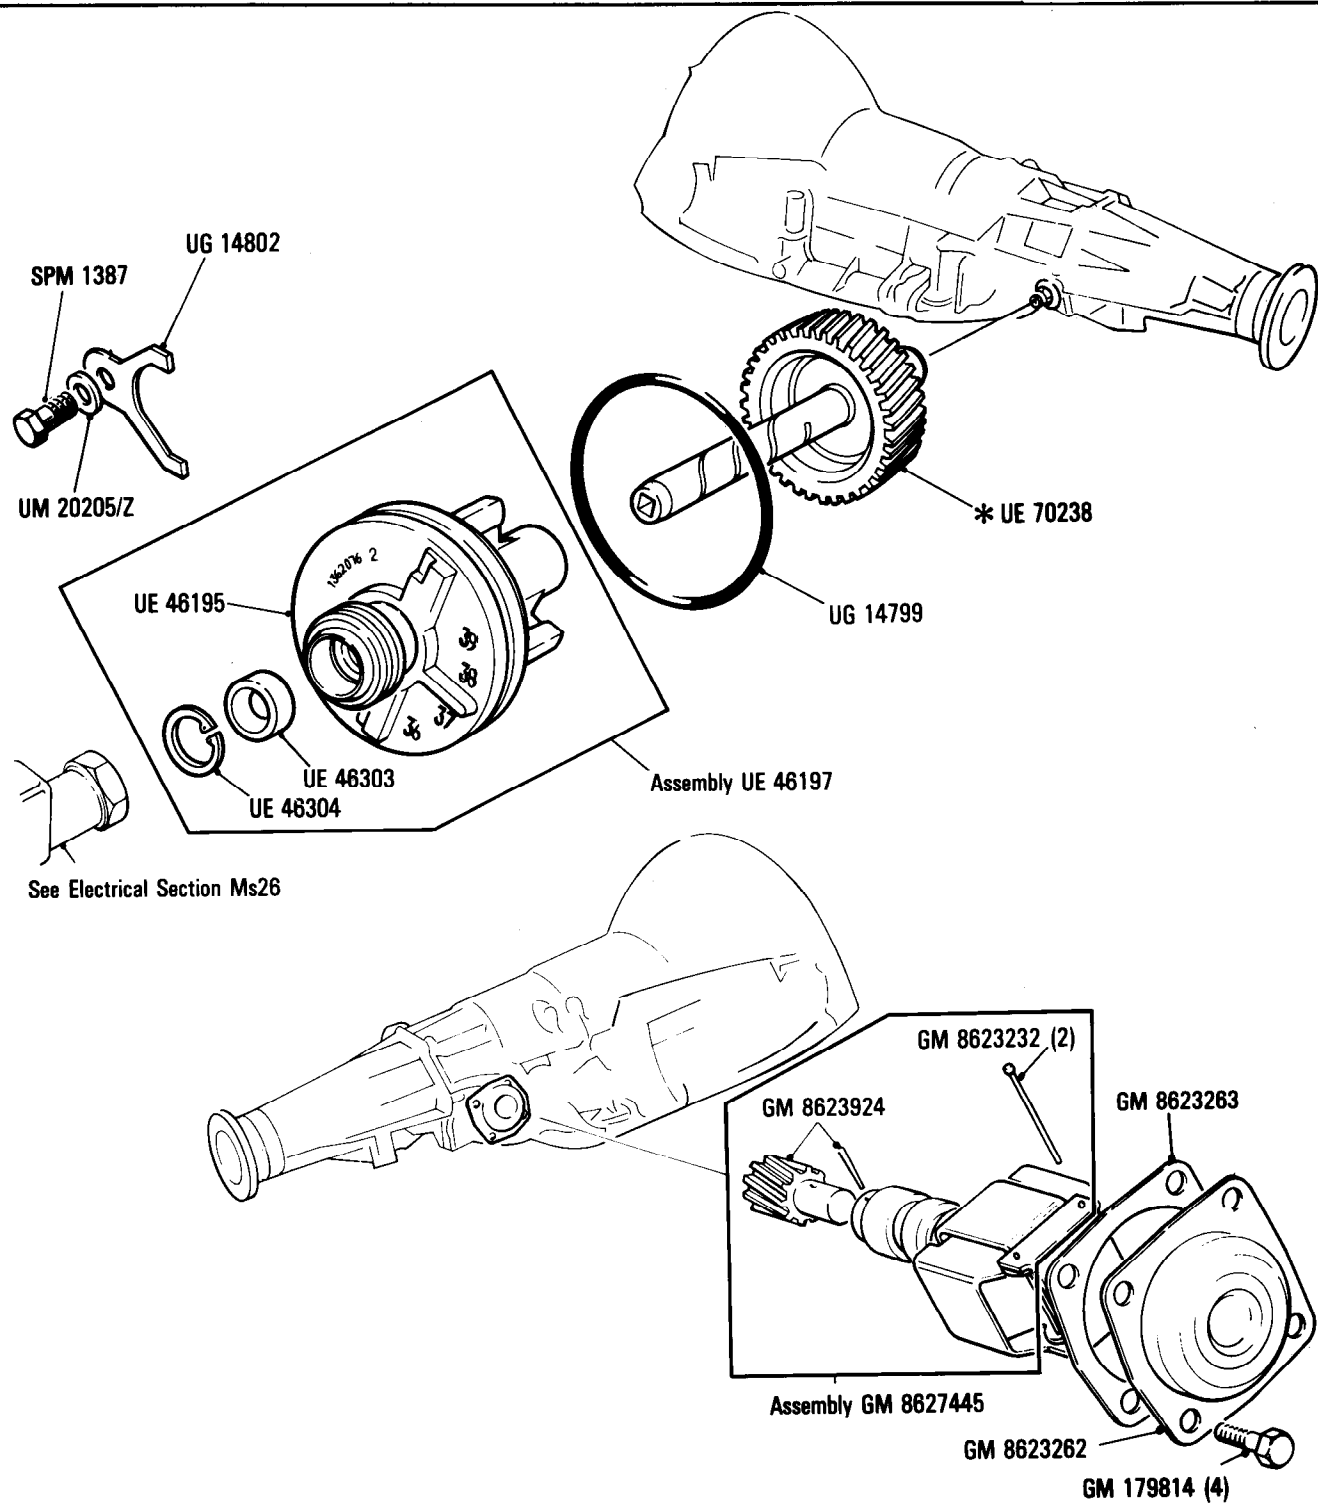

T9-022-02

Rolls-Royce

Bentley
Turbo R

Transmission Governor & Speedometer Drive

Car serial number

SCBZS0T03HCX20001 to 23935 except
23211, 23212, 23214, 23215, 23217,
23218, 23219

Parts marked thus * refer to Additional Information below

◀Left-hand ▶Right-hand

Additional Information

*UE 70238 Cars equipped with Avon Turbo speed tyres
UE 70237 Cars equipped with Pirelli P7 tyres

© Rolls-Royce Motors Limited 1987