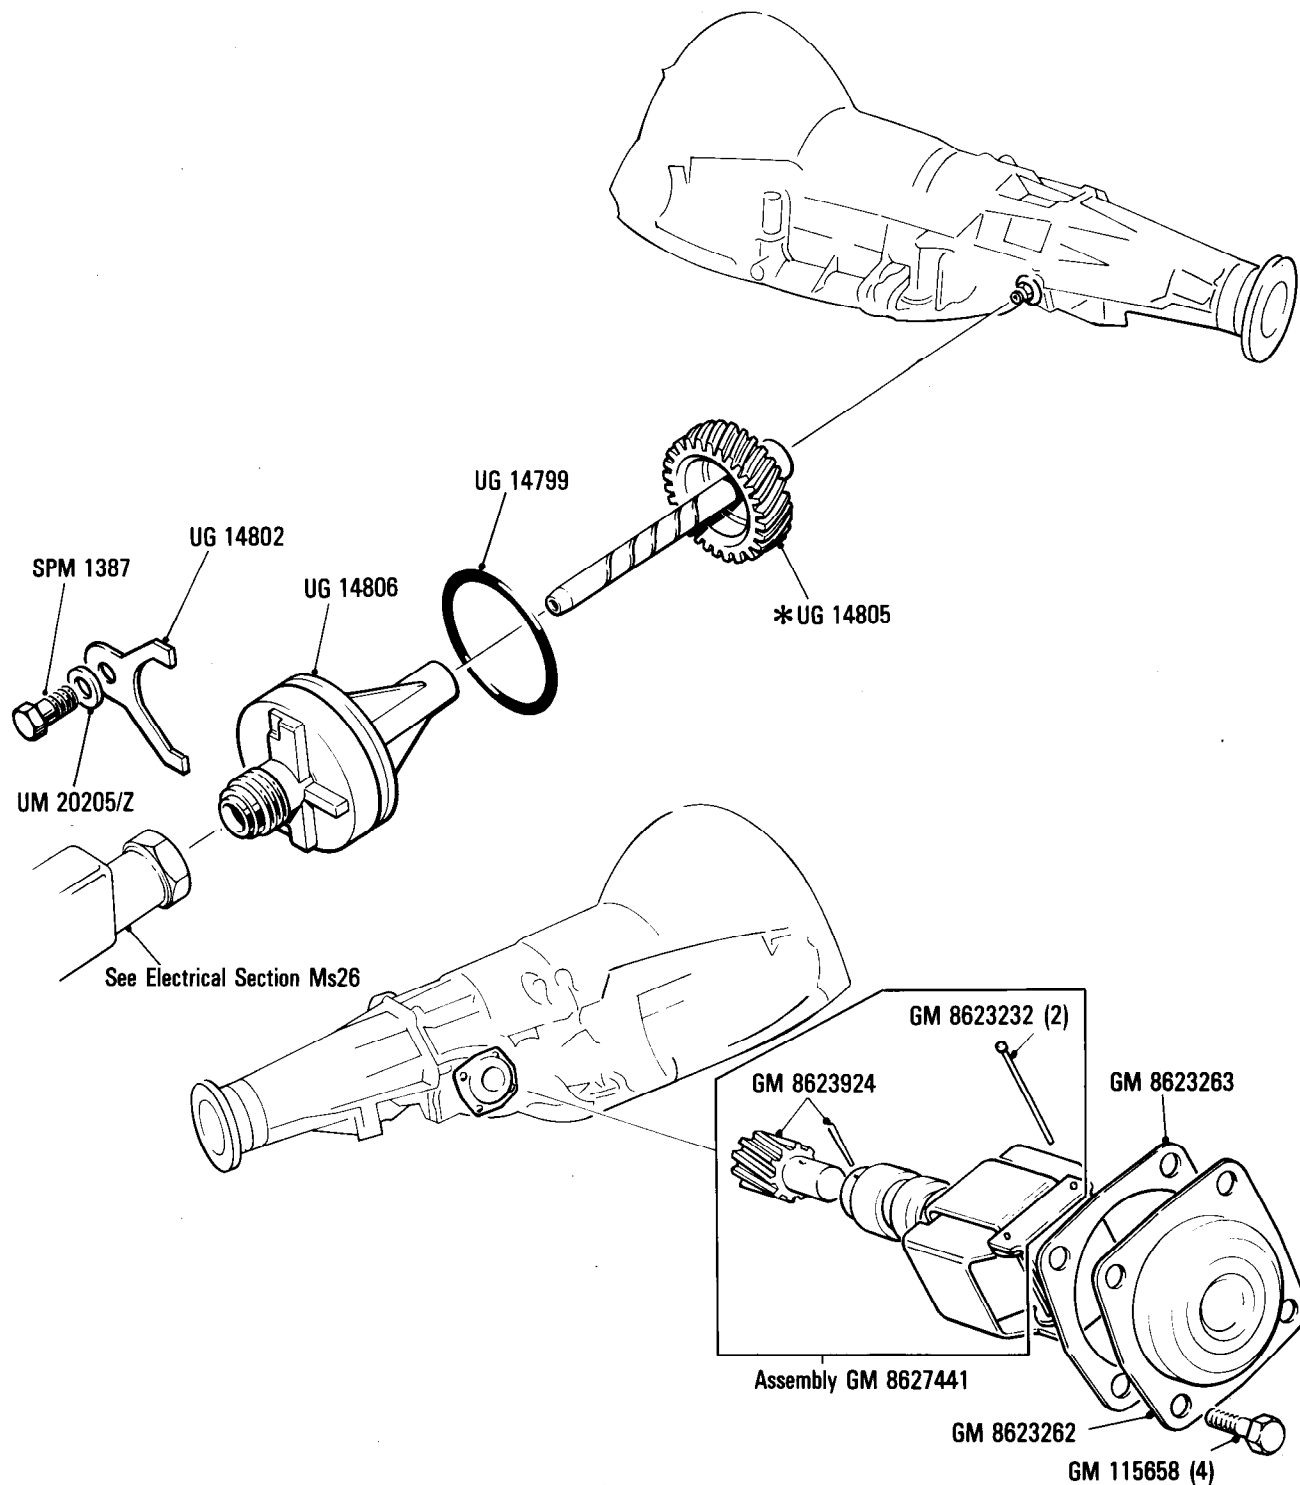

T9
•021•03

Rolls-Royce

Bentley
Mulsanne Turbo
Turbo R

Transmission

Governor & Speedometer Drive

Car serial number

Bentley Mulsanne Turbo
SCBZS0T00ECH08537 to 14162

Turbo R
SCBZS0T0XFCH12834 to 16570

Parts marked thus * refer to Additional Information below

◀ Left-hand ▶ Right-hand

Additional Information

* UG 14805 Bentley Mulsanne Turbo
UE 45888 Bentley Turbo R equipped with Pirelli P7 tyres
UE 70134 Bentley Turbo R equipped with Avon Turbo Speed Tyres

SIS SZ/T7 refers

© Rolls-Royce Motors Limited 1984