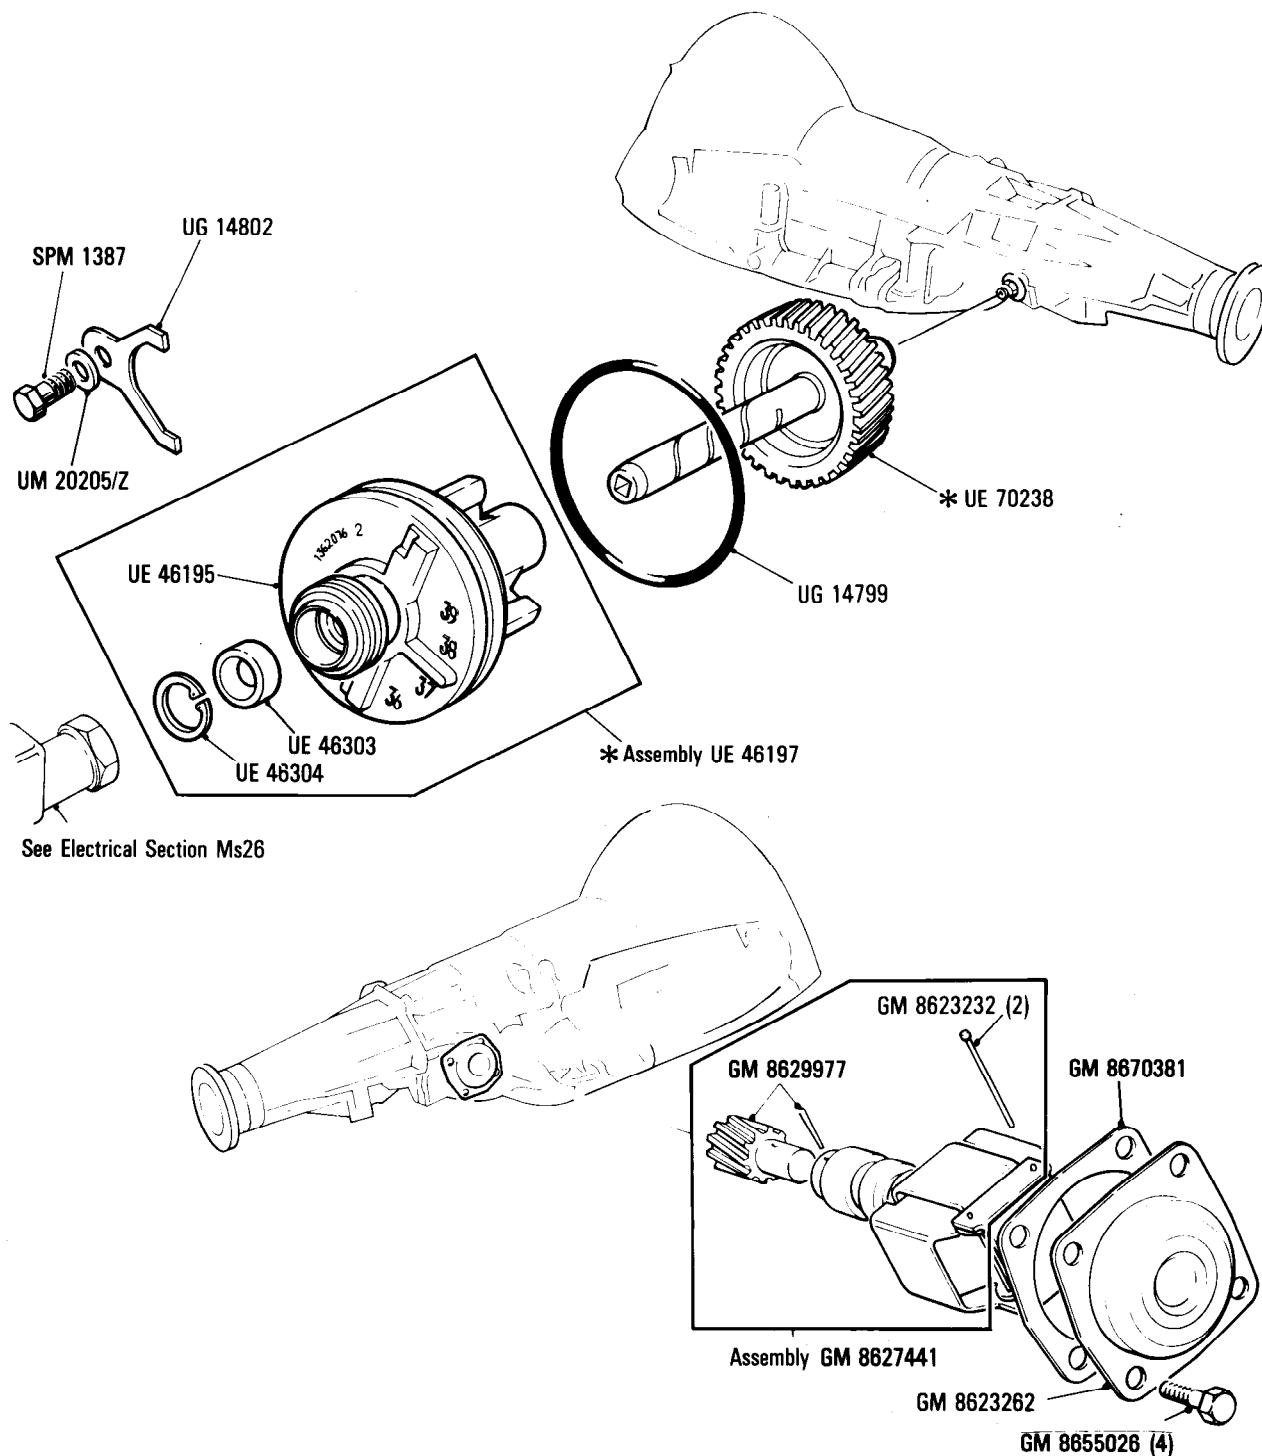

T9·023·01

Rolls-Royce

Bentley
Turbo R

Transmission Governor & Speedometer Drive

Car serial number

SCBZR04A0KCH23211, 23212, 23214,
23215, 23217, 23218, 23219, 24519 to
27793

Parts marked thus * refer to Additional Information below

◀ Left-hand ▶ Right-hand

Additional Information

© Rolls-Royce Motor Cars Limited 1987

- UE 46197 Cars other than N. America, Japan, Australia, Switzerland, Austria and Sweden
- UE 46198 Cars for N. America, Japan, Australia, Switzerland, Austria and Sweden
- UE 70238 Cars other than N. America, Japan, Australia, Switzerland, Austria and Sweden
- UE 70586 Cars for N. America, Japan, Australia, Switzerland, Austria and Sweden