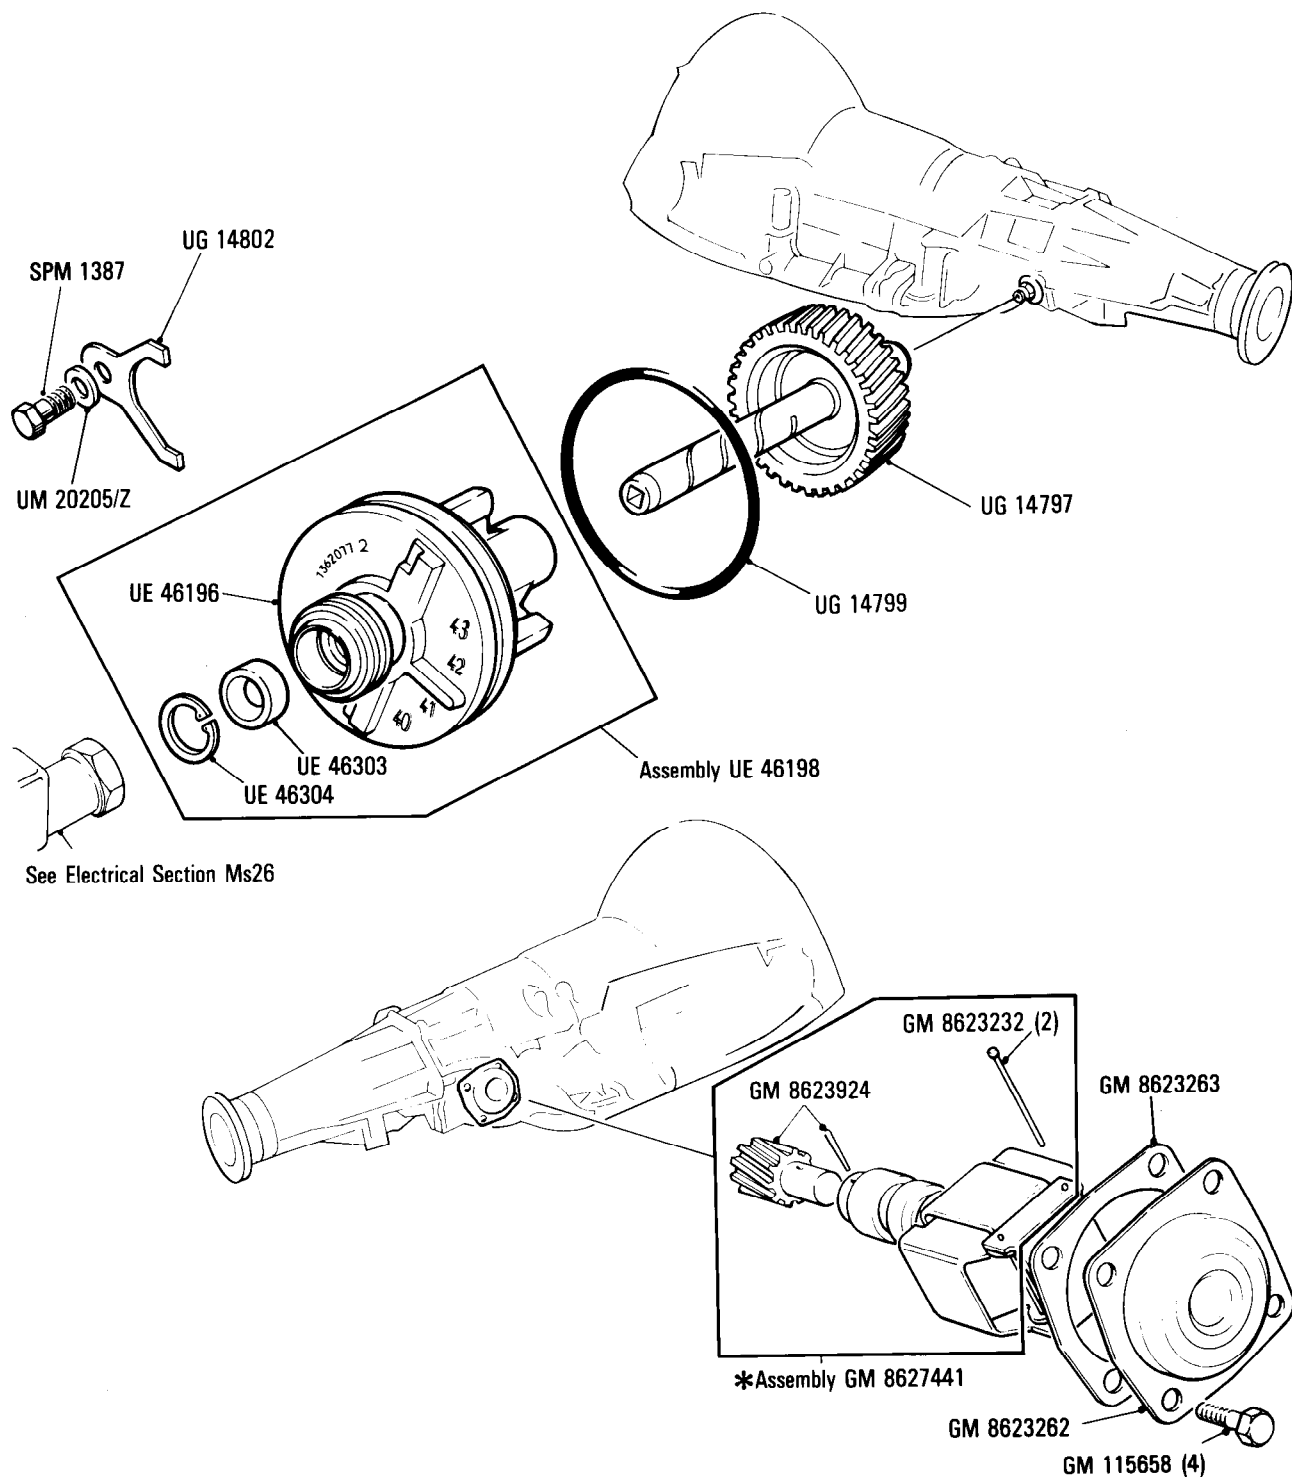

T9·003·02

Rolls-Royce
Silver Spirit
Silver Spur

Bentley
Mulsanne
Eight

Transmission Governor & Speedometer Drive

Car serial number

Silver Spirit & Bentley Mulsanne
SCAZX0000GCX15703, 15740, 15741,
15744, 15746, 15748 to 16930

Silver Spur
SCAZL0003GCH15694, 15698, 15761,
15763 to 16970

Bentley Eight
SCBZS8006GCX15778 to 16954

Parts marked thus * refer to Additional Information below

◀ Left-hand ▶ Right-hand

Additional Information

* GM 8627441 For other than USA and Japan
GM 8629860 For USA and Japan

© Rolls-Royce Motors Limited 1986