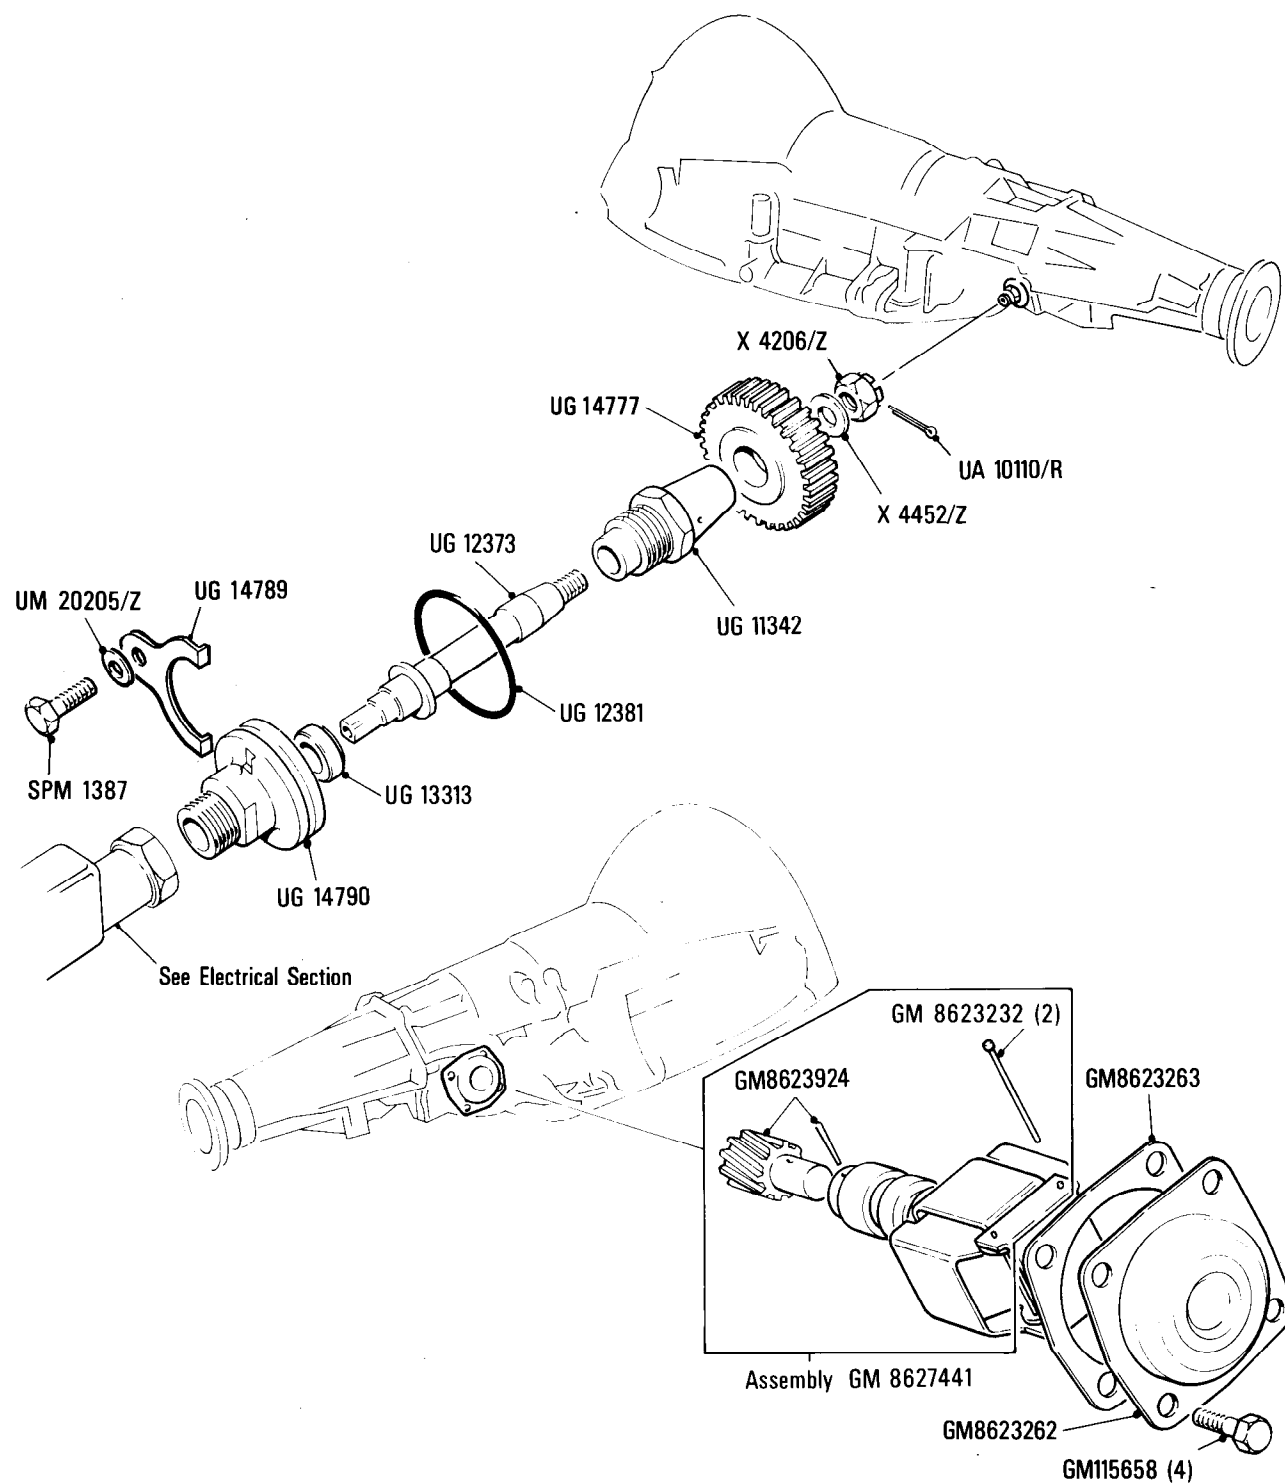

T9•001•01Rolls-Royce
Silver Spirit
Silver SpurBentley
Mulsanne**Transmission**
Governor and Speedometer Drive

Car serial number

Silver Spirit & Bentley Mulsanne
SCAZS0000ACH01001 to 09191, 09193,
09194, 09196 to 09200, 09202, 09205, 09209.Silver Spur
SCAZN0000ACH01006 to 09103, 09105,
09111, 09140.

* UG 14790 When ordering UG 14790 ensure it is used with UG 14789

T9·002·01Rolls-Royce
Silver Spirit
Silver SpurBentley
Mulsanne
Eight**Transmission**
Governor & Speedometer Drive**Car serial number**Silver Spirit & Bentley Mulsanne
SCAZS0004ECH09012, 09195, 09201,
09203, 09204, 09206, 09207, 09208,
09210 to 15702
15704 to 15739, 15742, 15743, 15745,
15747,Silver Spur
SCAZN42A1ECX09104, 09106, 09107, 09108,
09109, 09110, 09112 to 09139, 09141 to
15693, 15695, 15696, 15697, 15699 to
15760, 15762,Bentley Eight
SCBZS8004ECH08862 to 15777

T9·003·02

Rolls-Royce
Silver Spirit
Silver Spur

Bentley
Mulsanne
Eight

Transmission Governor & Speedometer Drive

Car serial number

Silver Spirit & Bentley Mulsanne
SCAZX0000GCX15703, 15740, 15741,
15744, 15746, 15748 to 16930

T9·020·00

Rolls-Royce

Bentley
Mulsanne Turbo

Transmission Governor & Speedometer Drive

Car serial number

SCBZS0T00CCH04233 to
SCBZS0T00ECH08536

Parts marked thus * refer to Additional Information below

◀ Left-hand ▶ Right-hand