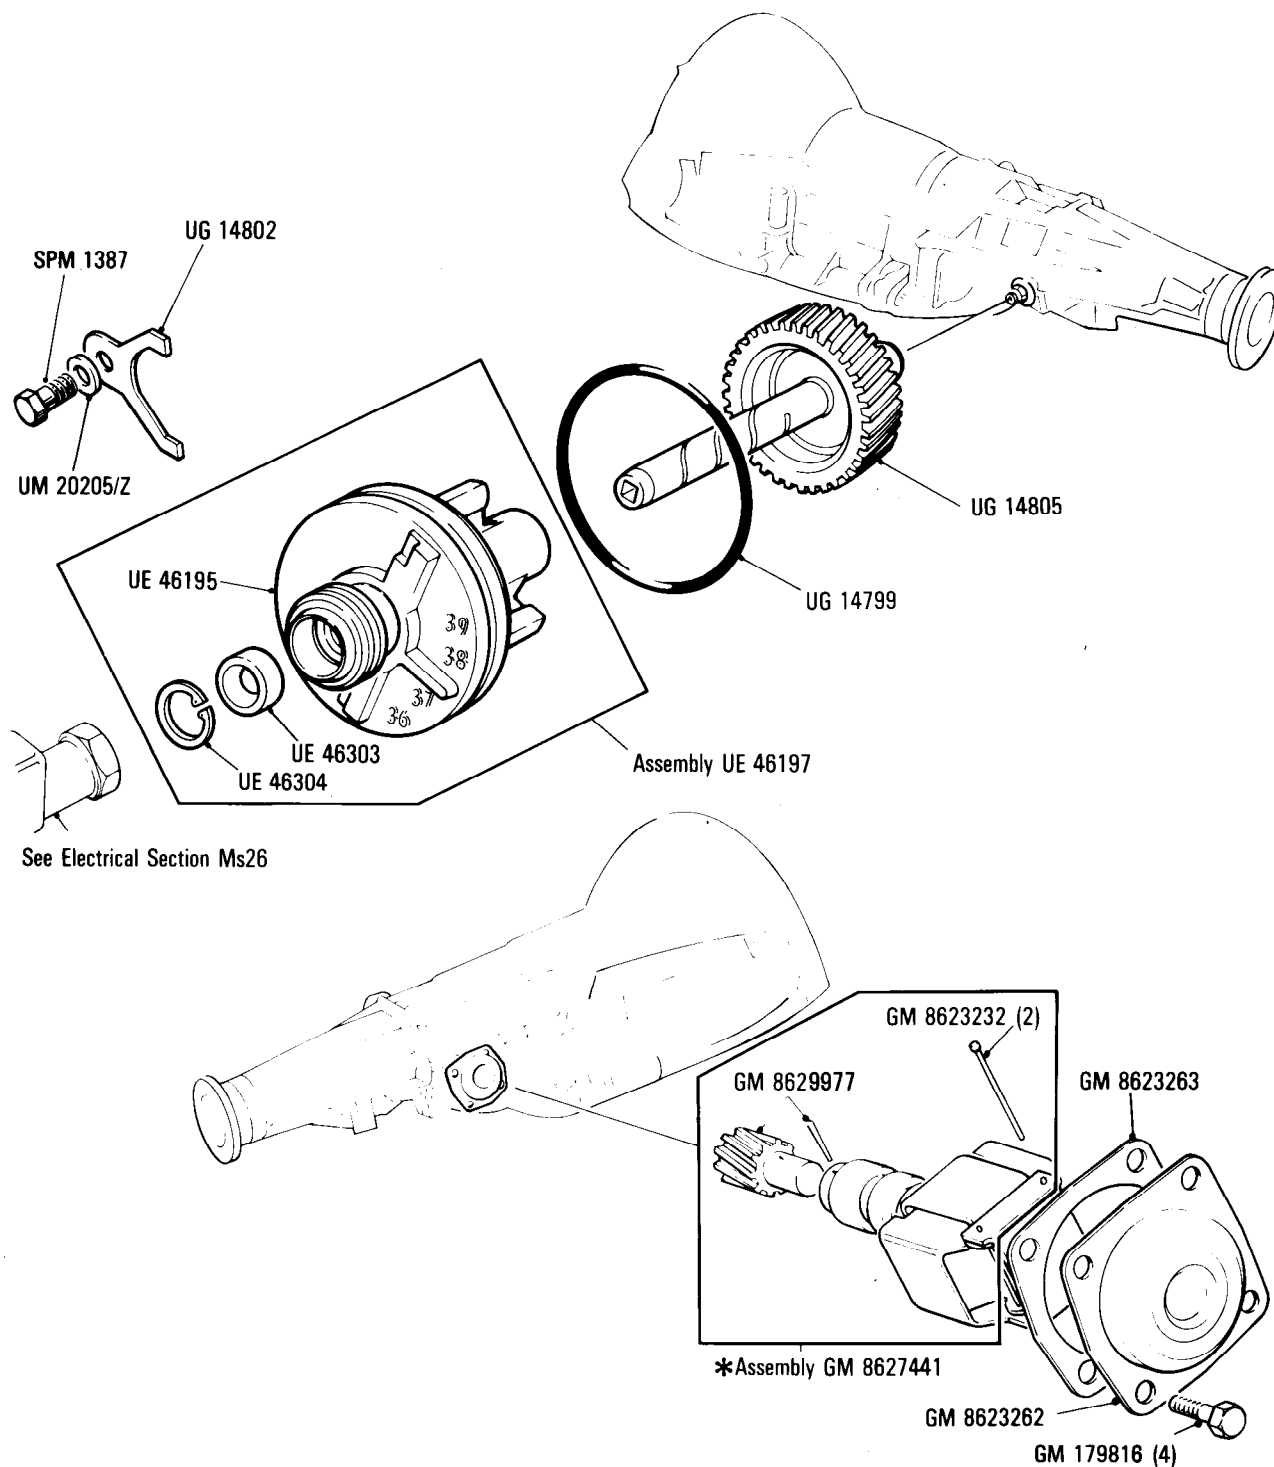

T9·005·01

Rolls-Royce
Silver Spirit
Silver Spur

Bentley
Mulsanne 'S'
Eight

Transmission Governor & Speedometer Drive

Car serial number

Silver Spirit
SCAZS00A0JCH21990 to 27798

Silver Spur
SCAZN02A7JCX22054 to 27780

Bentley Mulsanne
SCBZS00A7JCH22047 to 27796

Bentley Eight
SCBZE00A2JCX22008 to 27799

Parts marked thus * refer to Additional Information below

◀ Left-hand ▶ Right-hand

Additional Information

*GM 8627441 For other than USA & Japan
GM 8655886 For USA and Japan

© Rolls-Royce Motor Cars Limited 1987