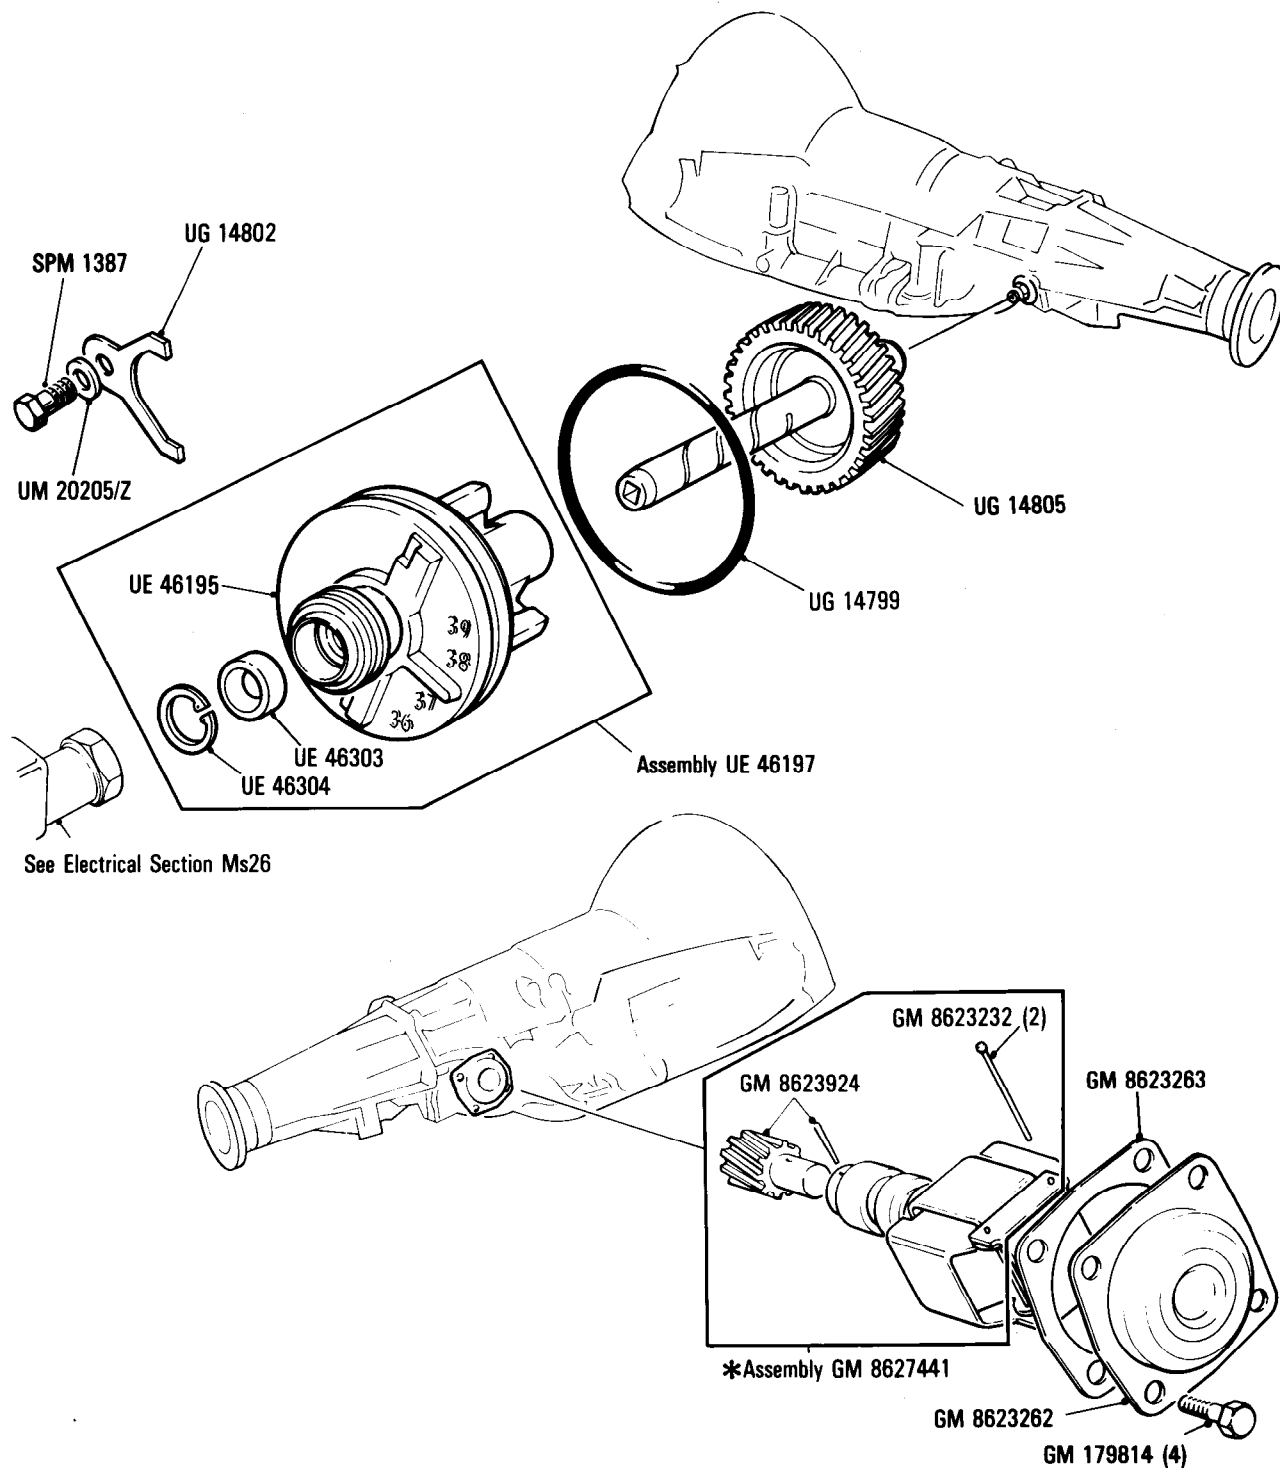

T9·004·01

Rolls-Royce
Silver Spirit
Silver Spur
Silver Spur
Limousine

Bentley
Mulsanne
Eight

Transmission Governor & Speedometer Drive

Car serial number

Silver Spirit
SCAZS0002HCH20003 to 21989

Silver Spur
SCAZN0009HCX20004 to 22053

Bentley Eight
SCBZS8009HCX20006 to 22005

Bentley Mulsanne
SCBZS0000HCH20013 to 21999

Parts marked thus * refer to Additional Information below

◀Left-hand ▶Right-hand

Additional Information

* GM 8627441 For other than USA & Japan
GM 8629860 For USA and Japan

© Rolls-Royce Motors Limited 1987