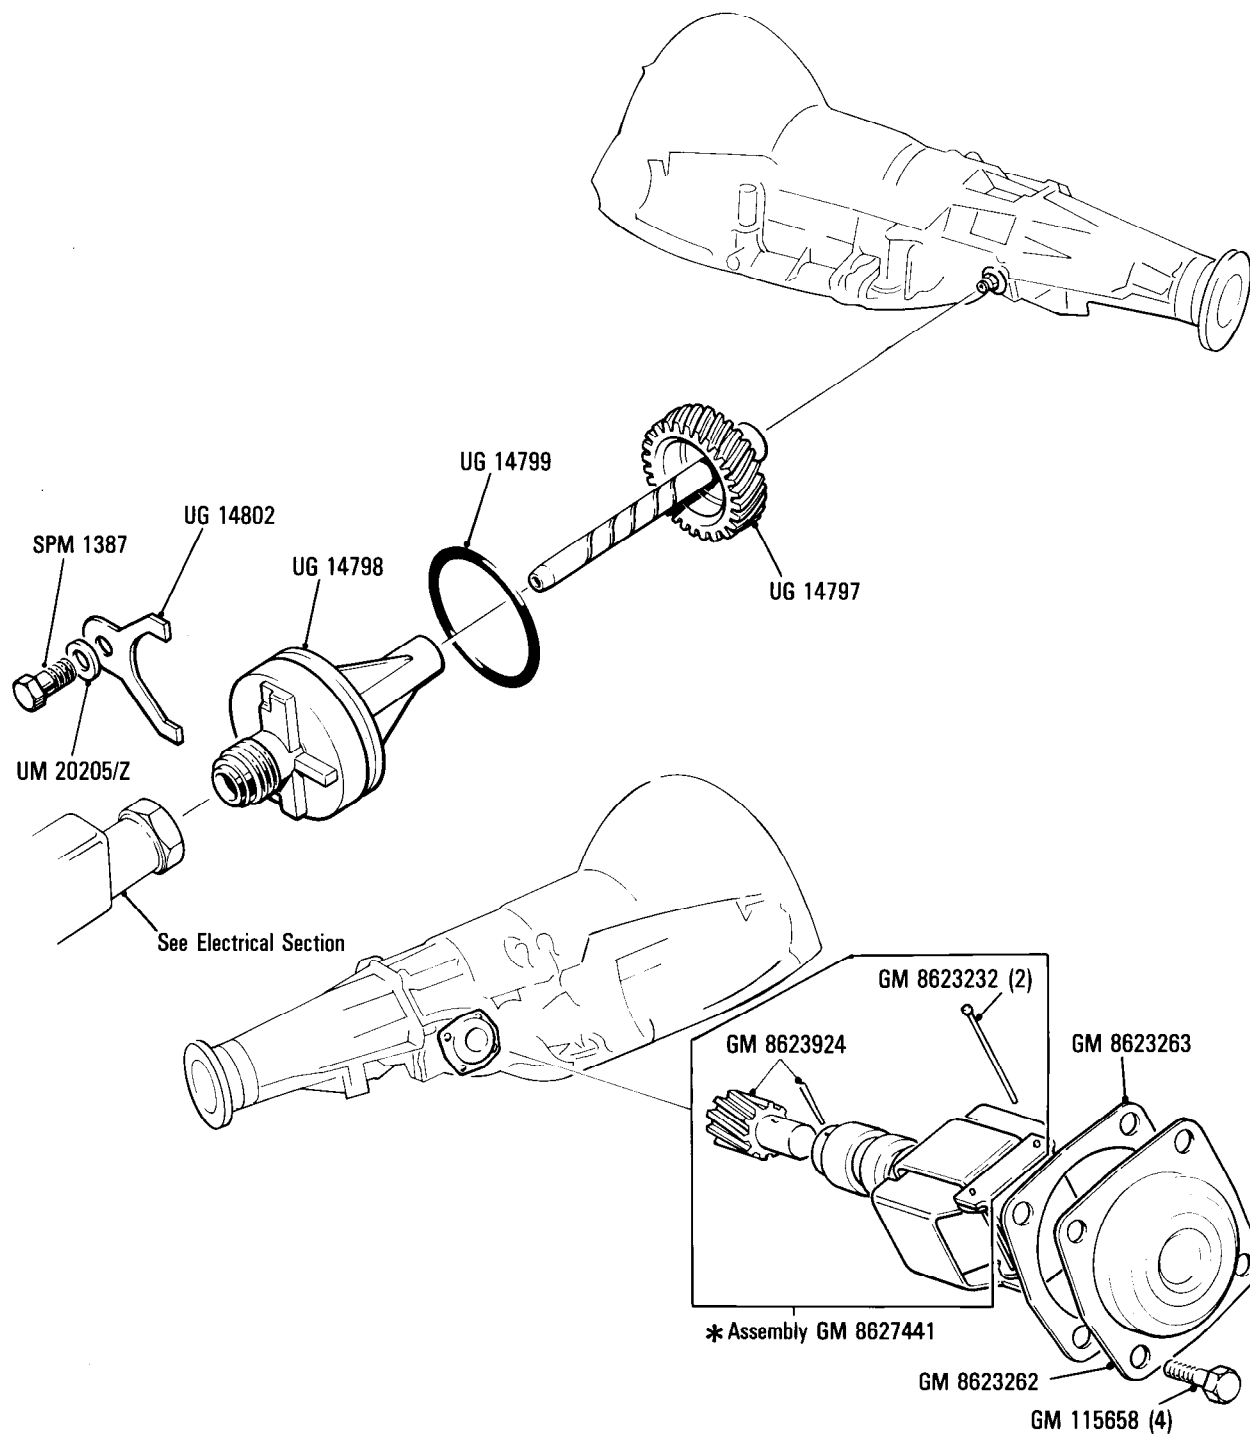

T9·002·01

Rolls-Royce
Silver Spirit
Silver Spur

Bentley
Mulsanne
Eight

Transmission
Governor & Speedometer Drive

Car serial number

Silver Spirit & Bentley Mulsanne
SCAZS0004ECH09012, 09195, 09201,
09203, 09204, 09206, 09207, 09208,
09210 to 15702
15704 to 15739, 15742, 15743, 15745,
15747,

Silver Spur
SCAZN42A1ECX09104, 09106, 09107, 09108,
09109, 09110, 09112 to 09139, 09141 to
15693, 15695, 15696, 15697, 15699 to
15760, 15762,

Bentley Eight
SCBZS8004ECH08862 to 15777

Parts marked thus * refer to Additional Information below

◀ Left-hand ▶ Right-hand

Additional Information

* 8627441 For other than USA and Japan
8629860 For USA and Japan

© Rolls-Royce Motors Limited 1984